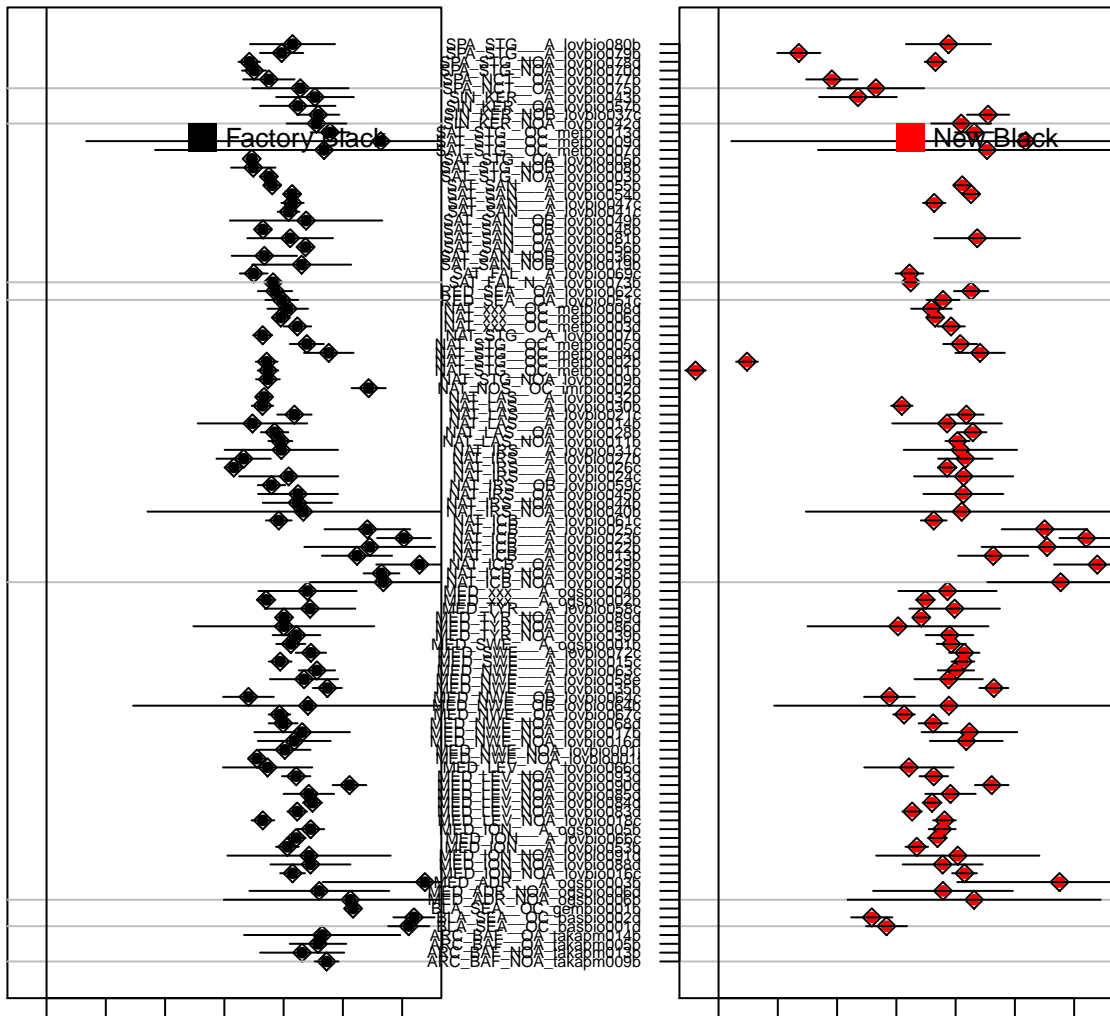

Chl, mean profiles 900-950 m. [+/-day of deployment]

Chl, mean profiles 900-950 m. [+/-day of deployment]

CDOM, mean profiles 900-950 m.[+-day of deployment]

CDOM, mean profiles 900-950 m.[+-day of deployment]

bb 700mn, mean profiles 900–950 m.[+-day of deployment]

bb 700mn, mean profiles 900–950 m.[+-day of deployment]