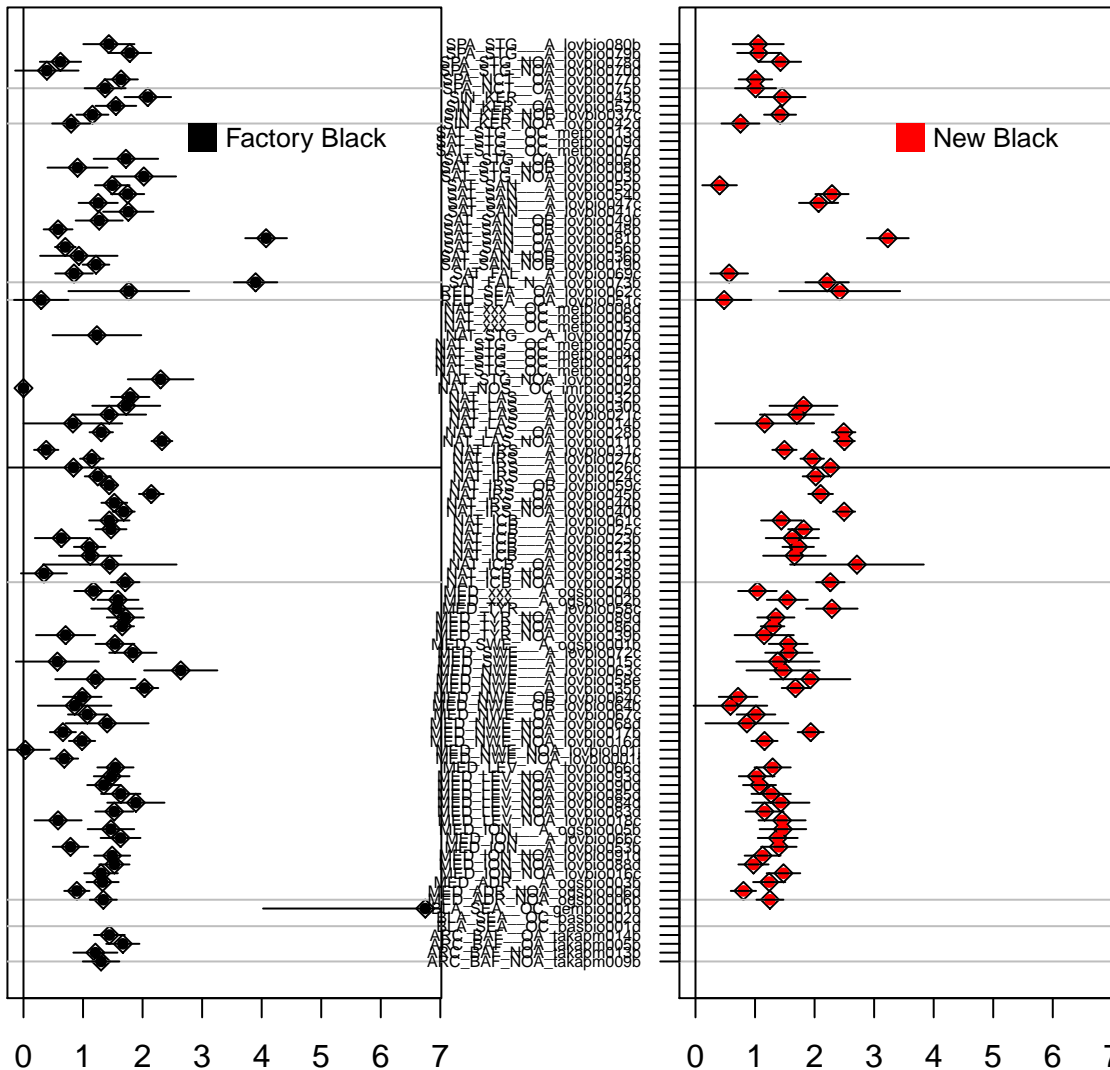

Chl, mean profiles 900-950 m. [+/-day of deployment]

Chl, mean profiles 900-950 m. [+/-day of deployment]

CDOM, mean profiles 900-950 m.[+-day of deployment]

CDOM, mean profiles 900-950 m.[+-day of deployment]

bb 700mn, mean profiles 900–950 m.[+-day of deployment]

bb 700mn, mean profiles 900–950 m.[+-day of deployment]