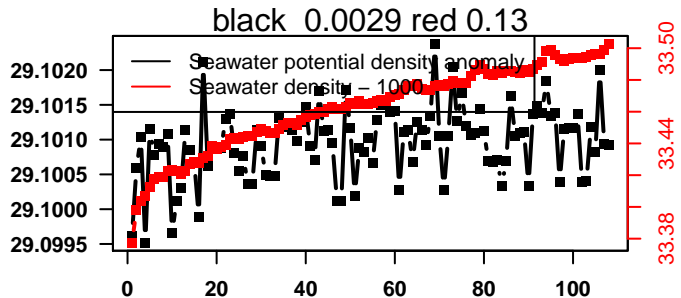

2014-07-11 21:20:46 2014-07-16 08:00:46

lovbio015c_115_00_06.txt

nb days: 4.4 freq: 9.9 min

2014-07-16 21:11:15 2014-07-21 07:51:15

lovbio015c_116_00_06.txt

nb days: 4.4 freq: 9.9 min

2014-07-21 21:07:48 2014-07-26 07:47:48