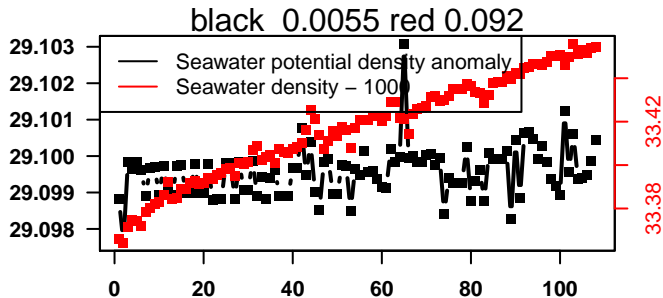

2013-05-22 21:03:34 2013-05-27 06:03:37