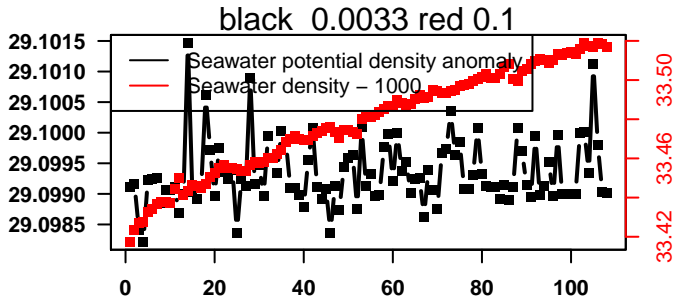

nb days: 4.4 freq: 58.3 min

2013-06-16 21:49:09 2013-06-21 06:49:12

lovbio015c_015_00_06.txt

nb days: 4.4 freq: 58.3 min

2013-06-21 21:30:35 2013-06-26 06:30:38

lovbio015c_016_00_06.txt

nb days: 4.4 freq: 58.3 min