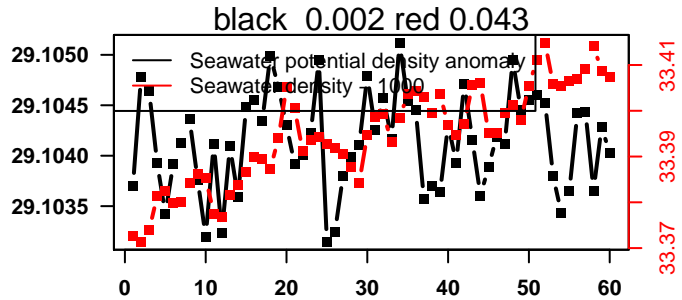

2016-05-17 21:12:28 2016-05-20 07:52:30