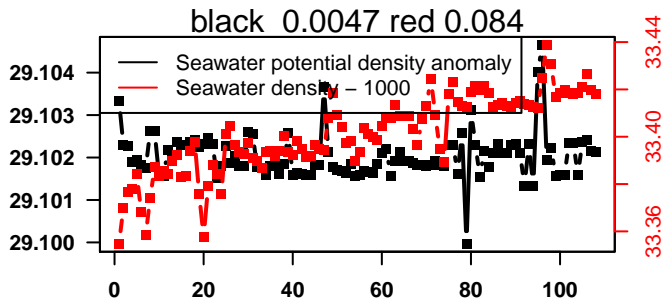

2015-03-03 21:21:18 2015-03-08 08:01:20