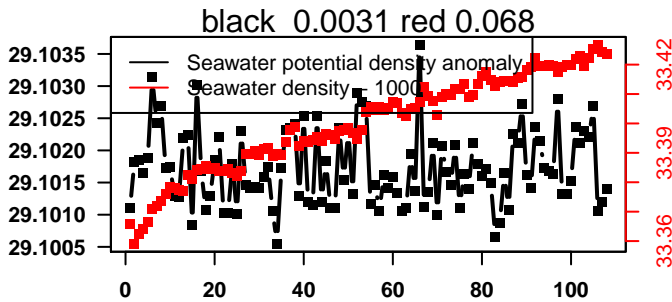

2015-01-02 21:06:02 2015-01-07 07:46:04

lovbio015c_150_00_06.txt

nb days: 4.4 freq: 9.9 min

2015-01-07 20:43:36 2015-01-12 07:23:38

lovbio015c_151_00_06.txt

nb days: 4.4 freq: 9.8 min

2015-01-12 21:00:55 2015-01-17 07:40:57