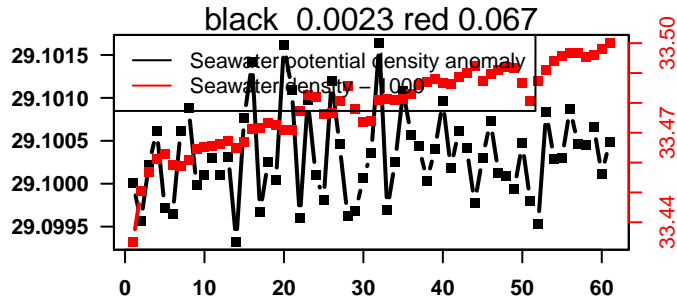

2014-04-13 20:47:41 2014-04-16 07:27:41