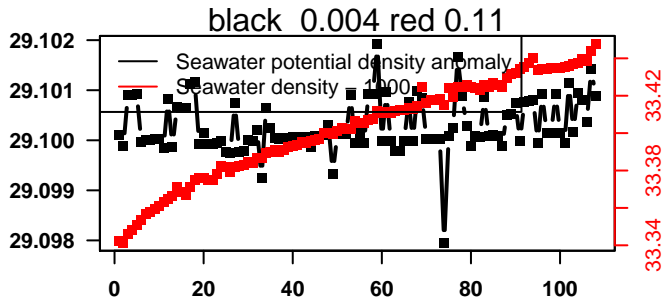

2013-11-03 20:01:37 2013-11-08 05:01:40