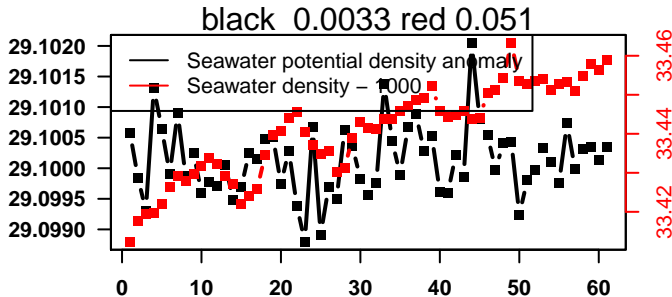

2014-04-01 20:50:59 2014-04-04 07:30:59