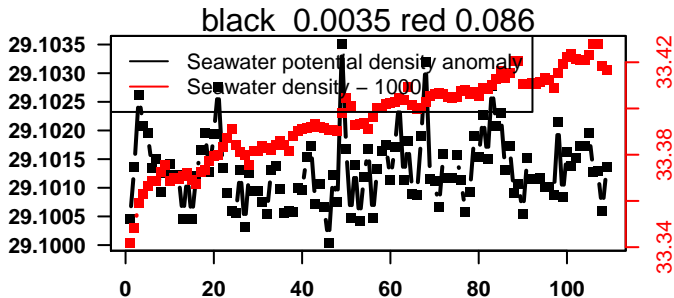

lovbio015c_145_00_06.txt

nb days: 4.4 freq: 9.9 min

2014-12-13 20:18:57 2014-12-18 06:58:59

lovbio015c_146_00_06.txt

nb days: 4.4 freq: 9.8 min

2014-12-18 20:32:36 2014-12-23 07:12:38

lovbio015c_147_00_06.txt