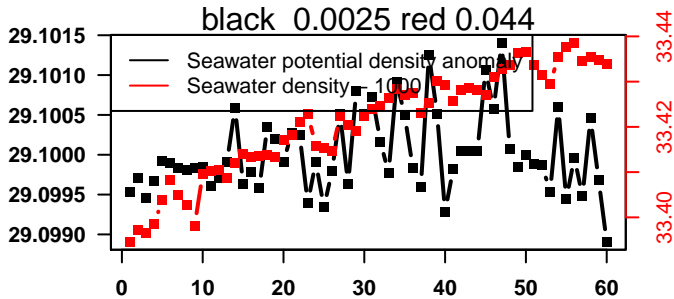

nb days: 2.4 freq: 9.7 min

2014-03-17 20:46:16 2014-03-20 07:26:16

lovbio015c_085_00_06.txt

nb days: 2.4 freq: 9.8 min

2014-03-20 20:58:12 2014-03-23 07:38:12

lovbio015c_086_00_06.txt

nb days: 2.4 freq: 9.8 min