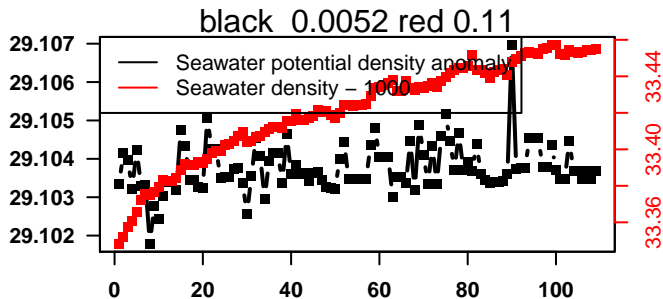

2015-10-09 19:47:31 2015-10-14 06:27:33

lovbio015c_206_00_06.txt

nb days: 4.4 freq: 9.9 min

2015-10-14 19:21:15 2015-10-19 06:01:17

lovbio015c_207_00_06.txt

nb days: 4.4 freq: 9.8 min

2015-10-19 20:09:40 2015-10-24 06:49:42