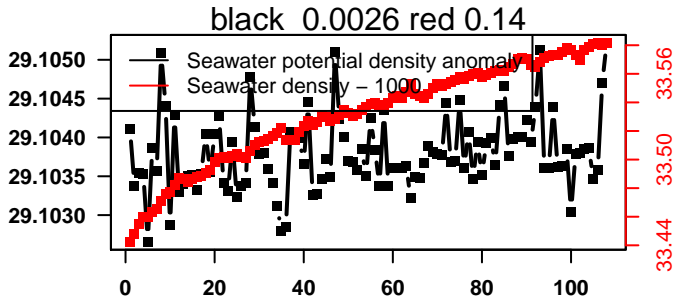

lovbio015c_201_00_06.txt

nb days: 4.4 freq: 9.9 min

2015-09-19 20:27:09 2015-09-24 07:07:11

lovbio015c_202_00_06.txt

nb days: 4.4 freq: 9.9 min

2015-09-24 20:08:08 2015-09-29 06:48:10

lovbio015c_203_00_06.txt