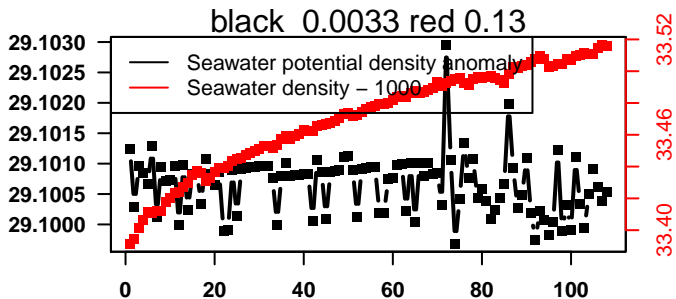

2013-07-31 21:48:22 2013-08-05 06:48:25