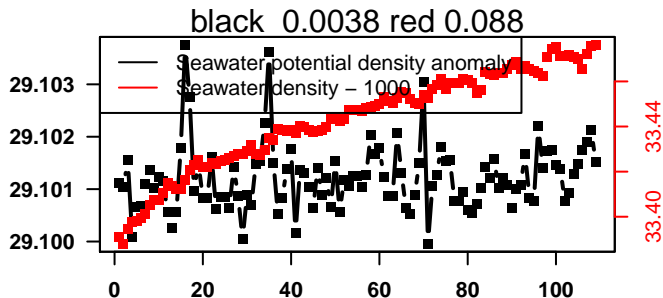

2014-11-18 19:41:53 2014-11-23 06:21:55