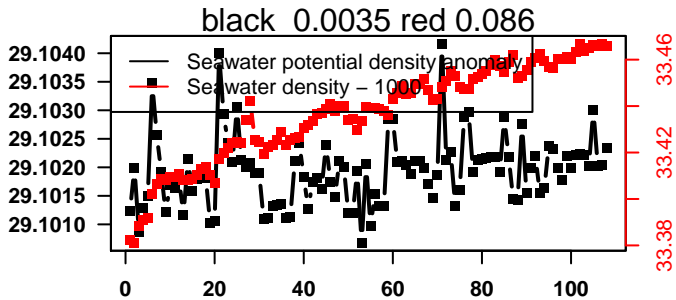

lovbio015c_180_00_06.txt

nb days: 4.4 freq: 9.8 min

2015-06-06 21:17:44 2015-06-11 07:57:46

lovbio015c_181_00_06.txt

nb days: 4.4 freq: 9.9 min

2015-06-11 21:08:51 2015-06-16 07:48:53

lovbio015c_182_00_06.txt