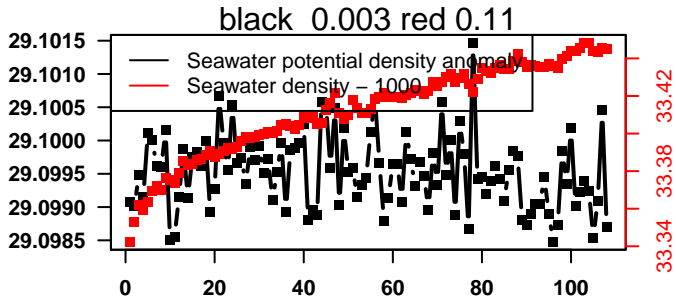

2013-06-26 20:56:45 2013-07-01 05:56:48