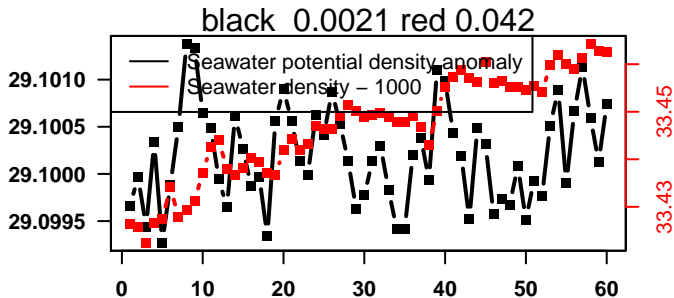

lovbio015c_089_00_06.txt

nb days: 2.4 freq: 9.7 min

2014-04-01 20:50:59 2014-04-04 07:30:59

lovbio015c_090_00_06.txt

nb days: 2.4 freq: 9.8 min

2014-04-04 21:31:28 2014-04-07 08:11:28

lovbio015c_091_00_06.txt