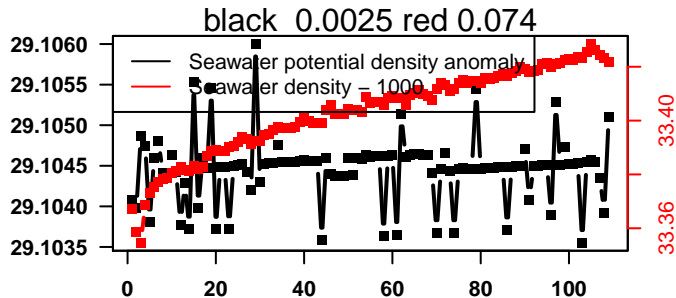

2015-12-18 20:34:06 2015-12-23 07:14:08