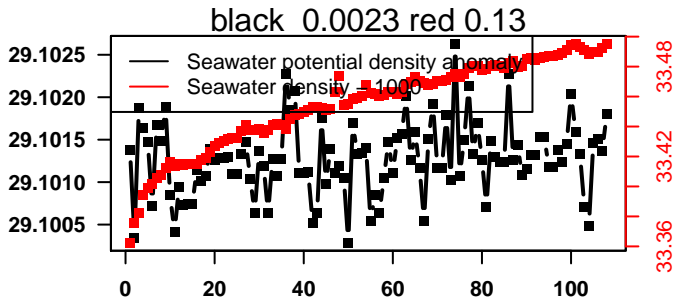

nb days: 4.4 freq: 9.9 min

2014-08-05 21:19:15 2014-08-10 07:59:15

lovbio015c_120_00_06.txt

nb days: 4.4 freq: 9.9 min

2014-08-10 21:26:24 2014-08-15 08:06:24

lovbio015c_121_00_06.txt

nb days: 4.4 freq: 9.9 min