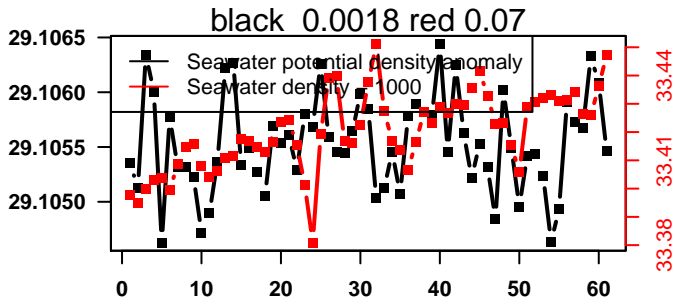

2016-04-26 20:28:26 2016-04-29 07:08:28

lovbio015c_248_00_06.txt

nb days: 2.4 freq: 9.7 min

2016-04-29 21:03:49 2016-05-02 07:43:51

lovbio015c_249_00_06.txt

nb days: 2.4 freq: 9.8 min

2016-05-02 20:48:04 2016-05-05 07:28:06