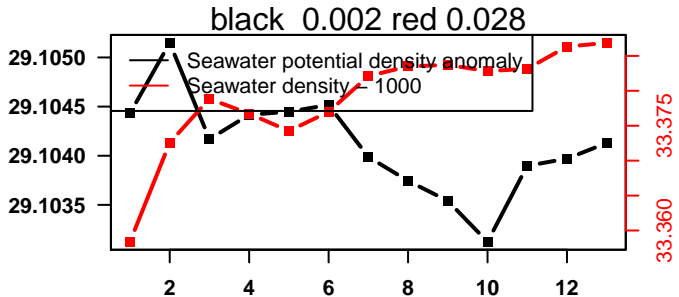

2016-05-24 20:27:40 2016-05-25 07:07:42