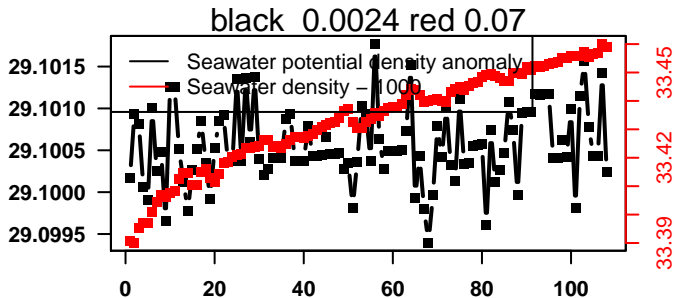

2014-05-27 21:06:09 2014-06-01 07:46:09