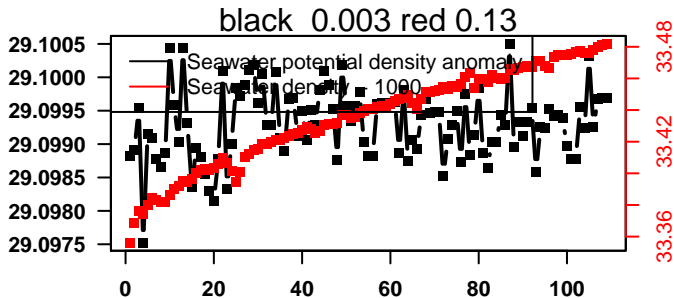

lovbio015c_019_00_06.txt

nb days: 4.4 freq: 57.8 min

2013-07-11 21:23:20 2013-07-16 06:23:23

lovbio015c_020_00_06.txt

nb days: 4.4 freq: 58.3 min

2013-07-16 20:50:05 2013-07-21 05:50:08

lovbio015c_021_00_06.txt