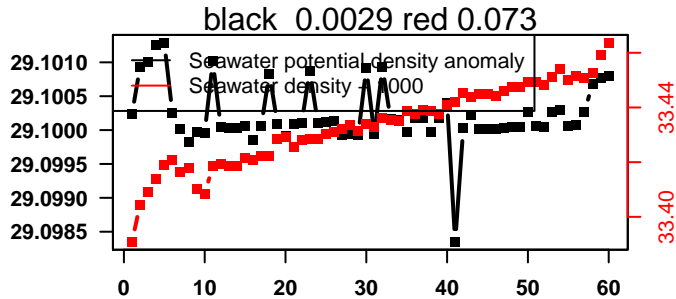

lovbio015c_047_00_06.txt

nb days: 2.7 freq: 59.1 min

2013-11-27 00:20:09 2013-11-29 00:20:09

lovbio015c_048_00_06.txt

nb days: 2 freq: 51.4 min

2013-11-29 20:34:09 2013-12-01 20:34:09

lovbio015c_049_00_06.txt