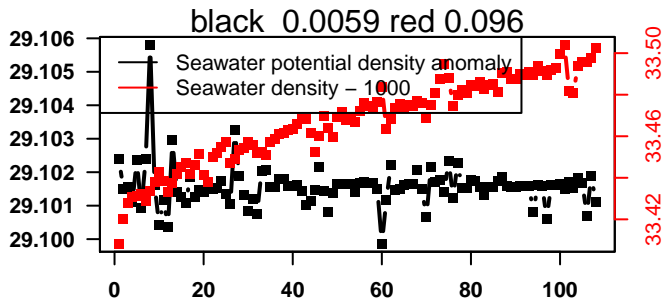

nb days: 4.4 freq: 9.9 min

2015-01-27 21:17:09 2015-02-01 07:57:11

lovbio015c_155_00_06.txt

nb days: 4.4 freq: 9.9 min

2015-02-01 21:52:10 2015-02-06 08:32:12

lovbio015c_156_00_06.txt

nb days: 4.4 freq: 10 min