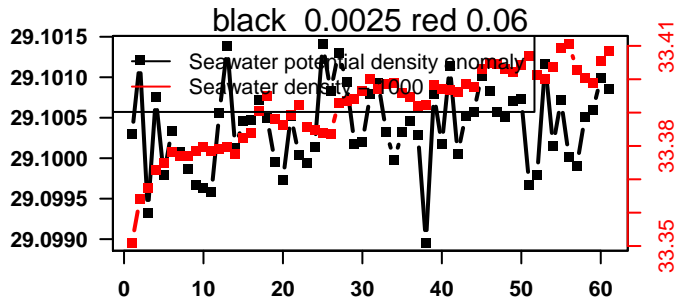

nb days: 2.4 freq: 9.7 min

2014-04-28 20:51:38 2014-05-01 07:31:38

lovbio015c_099_00_06.txt

nb days: 2.4 freq: 9.8 min

2014-05-01 20:21:26 2014-05-04 07:01:26

lovbio015c_100_00_06.txt

nb days: 2.4 freq: 9.7 min