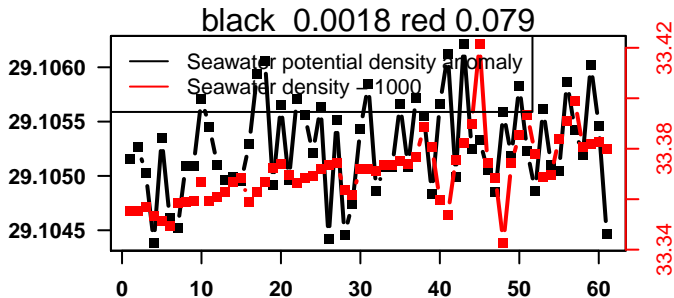

2016-04-26 20:28:26 2016-04-29 07:08:28