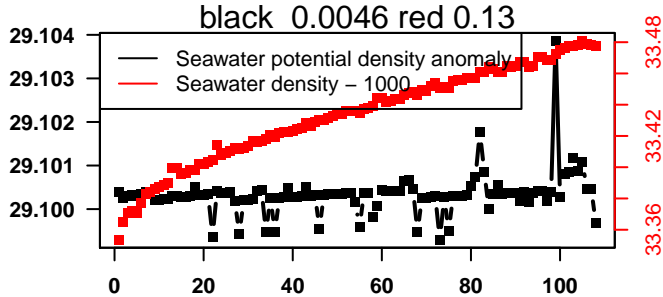

2013-10-09 20:54:55 2013-10-14 05:54:58