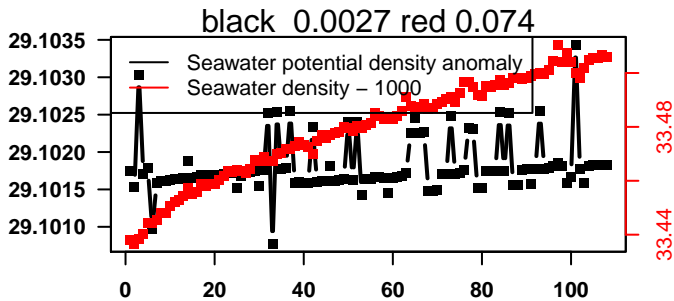

2015-01-02 21:06:02 2015-01-07 07:46:04