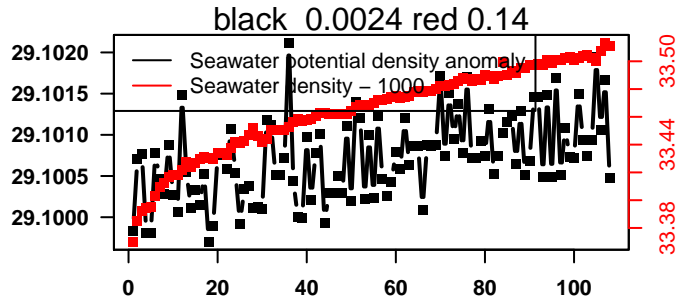

nb days: 4.4 freq: 10 min

2014-09-09 21:02:12 2014-09-14 07:42:12

lovbio015c_127_00_06.txt

nb days: 4.4 freq: 9.9 min

2014-09-14 21:09:52 2014-09-19 07:49:52

lovbio015c_128_00_06.txt

nb days: 4.4 freq: 9.9 min