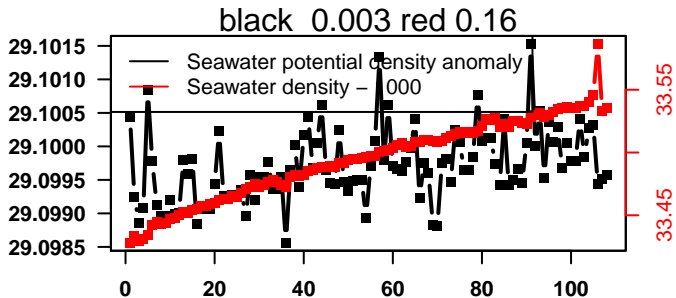

lovbio015c_007_00_06.txt

nb days: 0 freq: 0 min

2013-05-16 20:50:21 2013-05-16 20:50:26

lovbio015c_008_00_06.txt

nb days: 0 freq: 0 min

2013-05-17 21:43:45 2013-05-22 06:43:48

lovbio015c_009_00_06.txt

nb days: 4.4 freq: 58.3 min