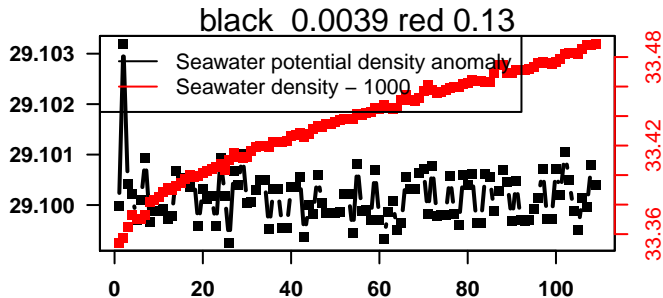

2013-09-04 20:47:15 2013-09-09 05:47:18