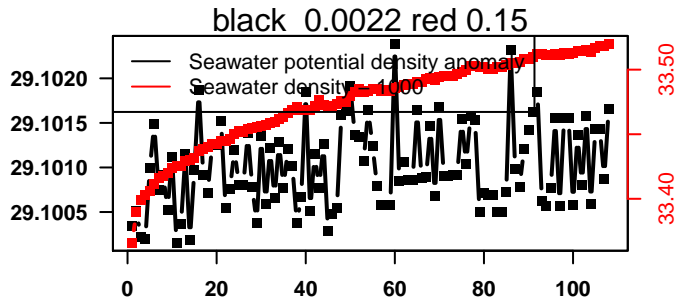

2014-08-30 21:01:55 2014-09-04 07:41:55