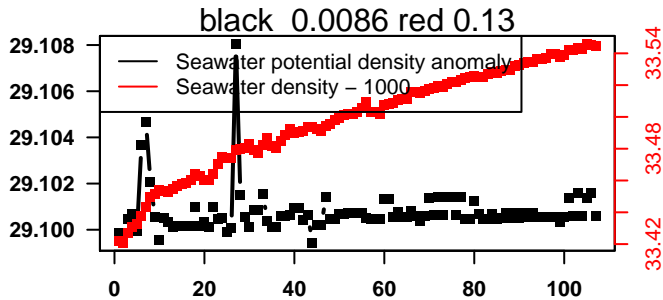

2013-10-09 20:54:55 2013-10-14 05:54:58

lovbio015c_038_00_06.txt

nb days: 4.4 freq: 57.8 min

2013-10-14 21:10:07 2013-10-19 06:10:10

lovbio015c_039_00_06.txt

nb days: 4.4 freq: 58.3 min

2013-10-19 21:09:13 2013-10-24 06:09:16