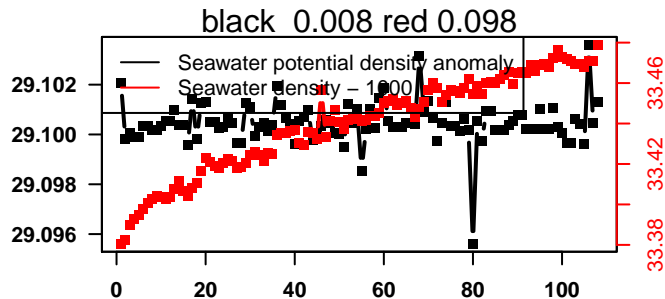

2013-11-13 19:47:31 2013-11-18 04:47:34

lovbio015c_045_00_06.txt

nb days: 4.4 freq: 57.8 min

2013-11-18 20:13:35 2013-11-23 05:13:38

lovbio015c_046_00_06.txt

nb days: 4.4 freq: 58.3 min

2013-11-23 19:34:21 2013-11-26 11:34:21