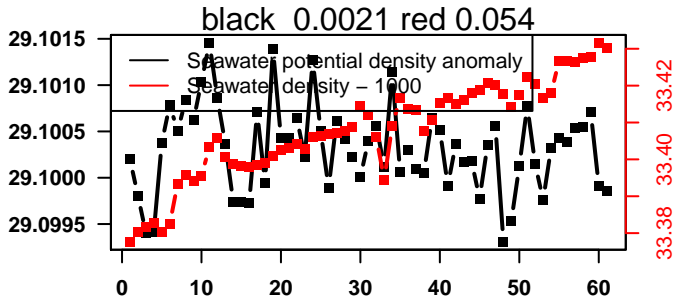

2014-01-25 20:41:02 2014-01-27 20:41:02