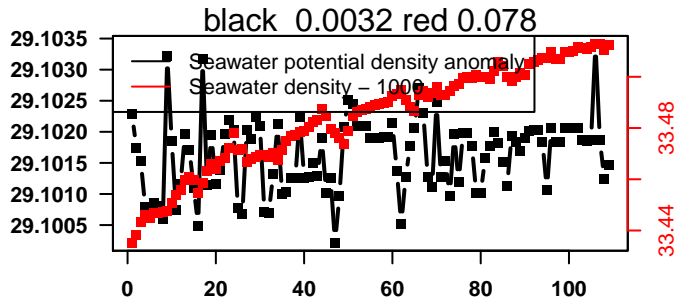

2014-12-23 20:37:30 2014-12-28 07:17:32