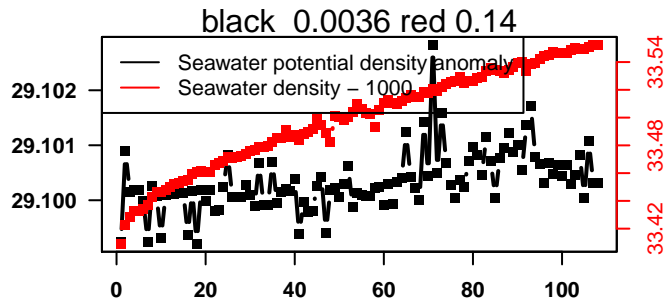

2013-07-31 21:48:22 2013-08-05 06:48:25

lovbio015c_024_00_06.txt

nb days: 4.4 freq: 58.3 min

2013-08-05 21:22:10 2013-08-10 06:22:13

lovbio015c_025_00_06.txt

nb days: 4.4 freq: 58.3 min

2013-08-10 21:44:38 2013-08-15 06:44:41