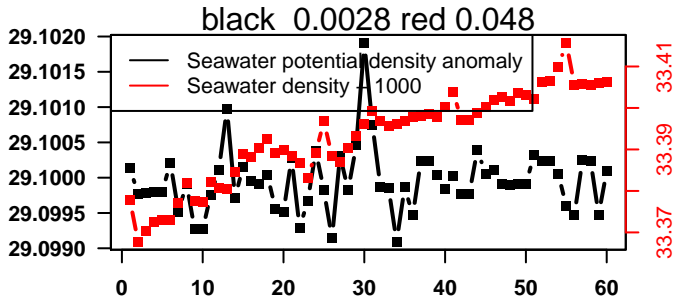

2014-03-23 21:24:44 2014-03-26 08:04:44