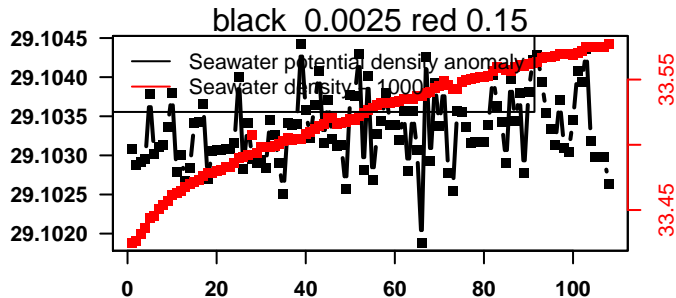

nb days: 4.4 freq: 9.9 min

2015-08-25 20:54:17 2015-08-30 07:34:19

lovbio015c_197_00_06.txt

nb days: 4.4 freq: 9.9 min

2015-08-30 21:15:27 2015-09-04 07:55:29

lovbio015c_198_00_06.txt

nb days: 4.4 freq: 9.9 min