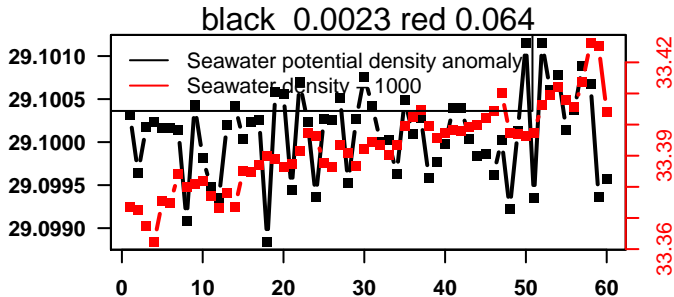

2014-02-15 20:18:16 2014-02-17 20:18:16

lovbio015c_075_00_06.txt

nb days: 2 freq: 47.2 min

2014-02-18 20:23:08 2014-02-20 20:23:08

lovbio015c_076_00_06.txt

nb days: 2 freq: 47.2 min

2014-02-21 21:39:27 2014-02-23 21:39:27