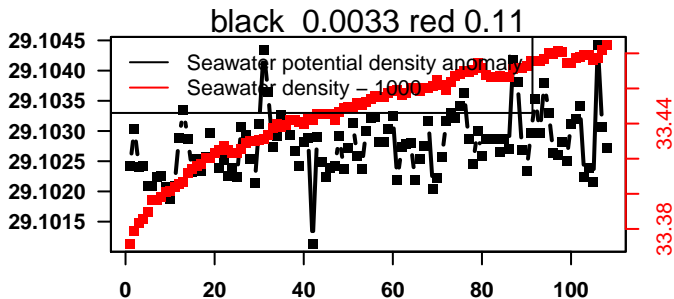

lovbio015c_187_00_06.txt

nb days: 4.4 freq: 9.9 min

2015-07-11 20:59:28 2015-07-16 07:39:30

lovbio015c_188_00_06.txt

nb days: 4.4 freq: 9.9 min

2015-07-16 20:56:27 2015-07-21 07:36:29

lovbio015c_189_00_06.txt