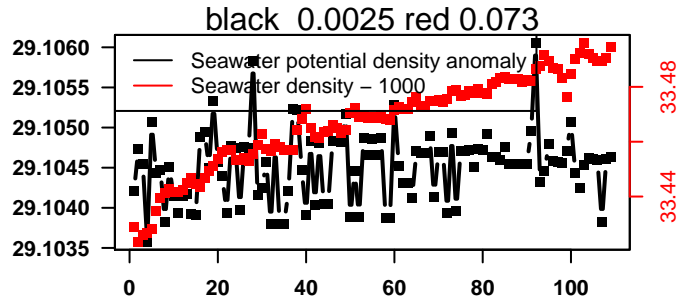

2015-12-08 20:42:51 2015-12-13 07:22:53