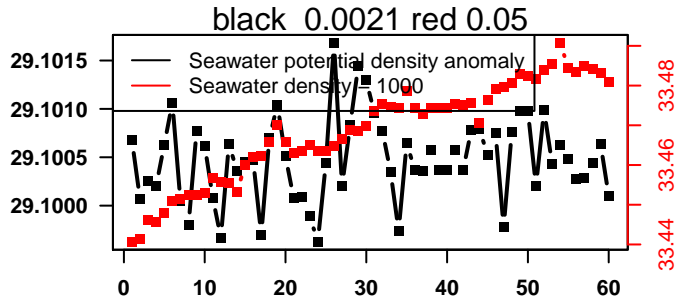

2014-04-22 21:32:54 2014-04-25 08:12:54