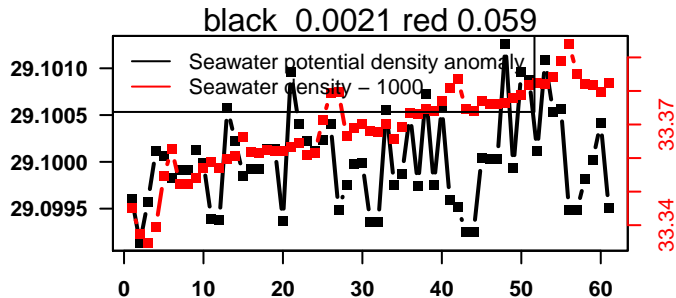

2014-03-02 21:05:59 2014-03-04 21:05:59

lovbio015c_080_00_06.txt

nb days: 2 freq: 48 min

2014-03-05 20:30:17 2014-03-07 20:30:17

lovbio015c_081_00_06.txt

nb days: 2 freq: 47.2 min

2014-03-08 20:05:25 2014-03-10 20:05:25