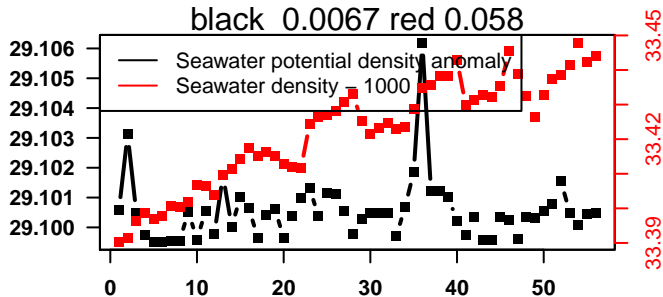

2013-11-27 00:20:09 2013-11-29 00:20:09