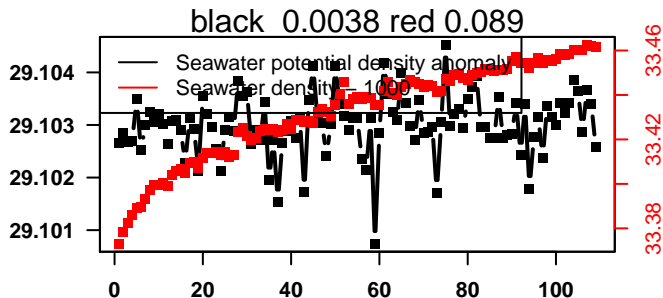

2015-06-26 20:44:25 2015-07-01 07:24:27