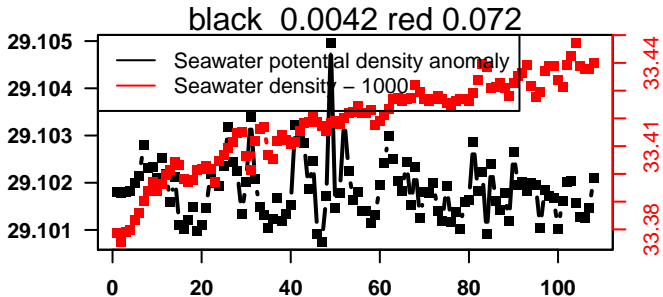

2015-01-17 21:13:40 2015-01-22 07:53:42