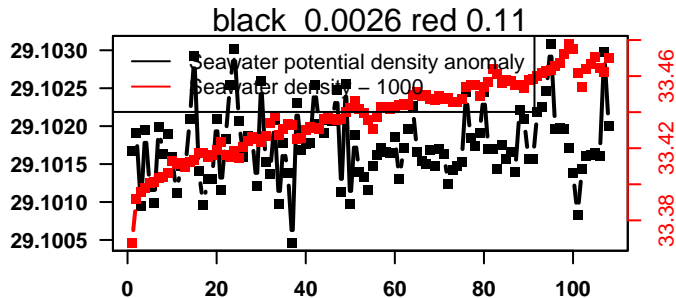

2015-01-27 21:17:09 2015-02-01 07:57:11