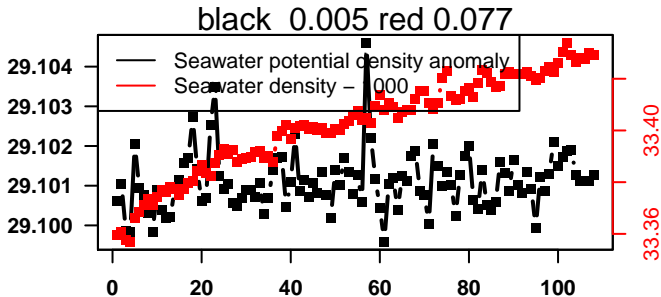

2014-11-28 19:48:23 2014-12-03 06:28:25

lovbio015c_143_00_06.txt

nb days: 4.4 freq: 9.8 min

2014-12-03 20:37:14 2014-12-08 07:17:16

lovbio015c_144_00_06.txt

nb days: 4.4 freq: 9.8 min

2014-12-08 21:09:52 2014-12-13 07:49:54