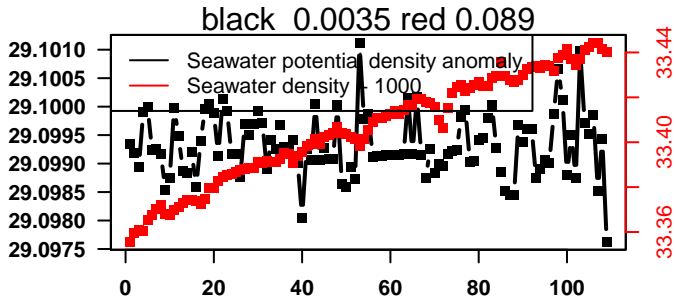

2013-05-22 21:03:34 2013-05-27 06:03:37

lovbio015c_010_00_06.txt

nb days: 4.4 freq: 58.3 min

2013-05-27 21:00:51 2013-06-01 06:00:54

lovbio015c_011_00_06.txt

nb days: 4.4 freq: 58.3 min

2013-06-01 20:43:44 2013-06-06 05:43:47