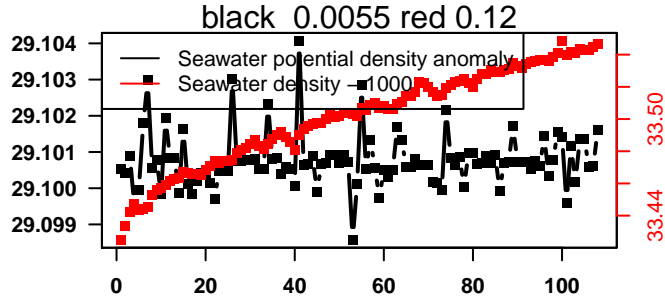

2013-10-24 20:05:54 2013-10-29 05:05:57