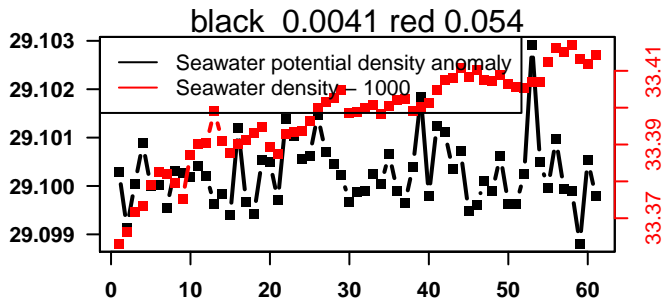

2014-03-11 20:52:10 2014-03-14 07:32:10