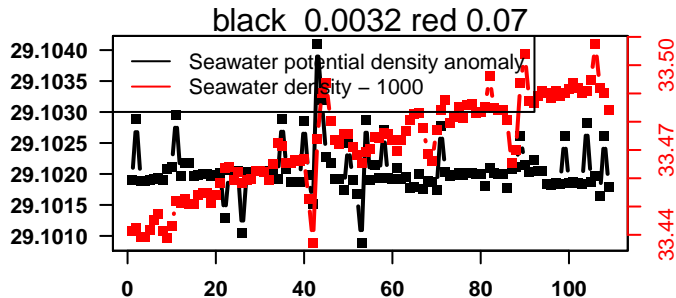

nb days: 4.4 freq: 10 min

2015-03-03 21:21:18 2015-03-08 08:01:20

lovbio015c_162_00_06.txt

nb days: 4.4 freq: 9.9 min

2015-03-08 20:41:31 2015-03-13 07:21:33

lovbio015c_163_00_06.txt

nb days: 4.4 freq: 9.8 min