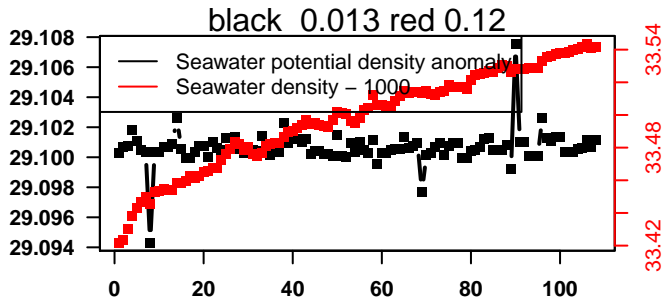

lovbio015c_040_00_06.txt

nb days: 4.4 freq: 58.9 min

2013-10-24 20:05:54 2013-10-29 05:05:57

lovbio015c_041_00_06.txt

nb days: 4.4 freq: 58.9 min

2013-10-29 20:33:48 2013-11-03 05:33:51

lovbio015c_042_00_06.txt