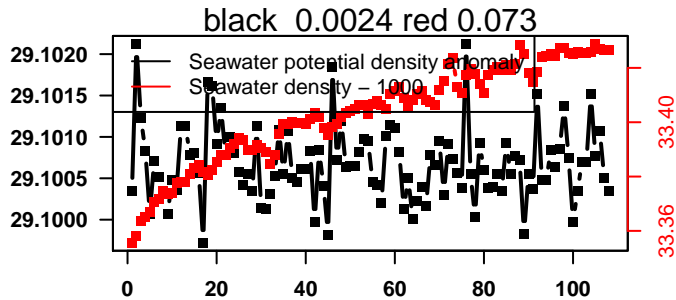

2014-06-06 21:00:38 2014-06-11 07:40:38