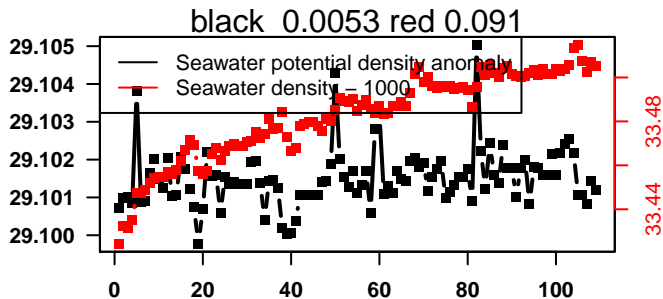

2015-05-22 20:43:25 2015-05-27 07:23:27

lovbio015c_178_00_06.txt

nb days: 4.4 freq: 9.8 min

2015-05-27 20:39:08 2015-06-01 07:19:10

lovbio015c_179_00_06.txt

nb days: 4.4 freq: 9.8 min

2015-06-01 20:27:36 2015-06-06 07:07:38