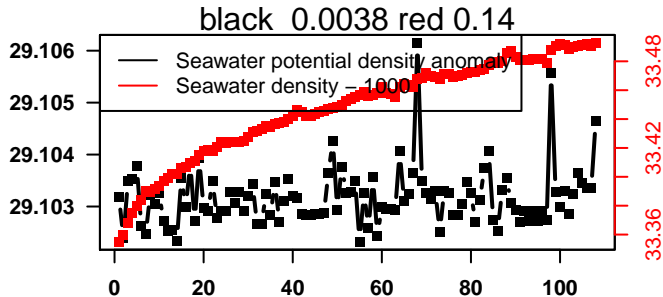

2015-08-15 21:25:35 2015-08-20 08:05:37