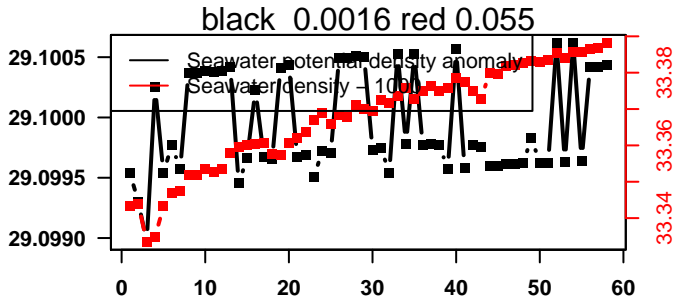

2013-12-26 23:18:43 2013-12-28 23:18:43