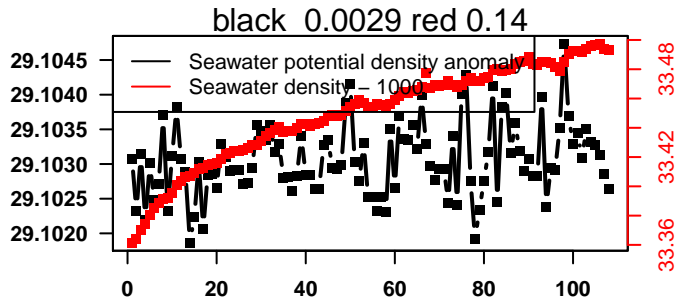

2015-07-31 21:08:49 2015-08-05 07:48:51

lovbio015c_192_00_06.txt

nb days: 4.4 freq: 9.9 min

2015-08-05 20:56:52 2015-08-10 07:36:54

lovbio015c_193_00_06.txt

nb days: 4.4 freq: 9.9 min

2015-08-10 20:55:22 2015-08-15 07:35:24