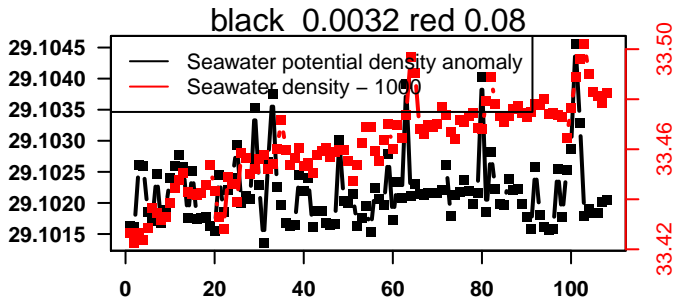

2015-03-28 21:00:55 2015-04-02 07:40:57