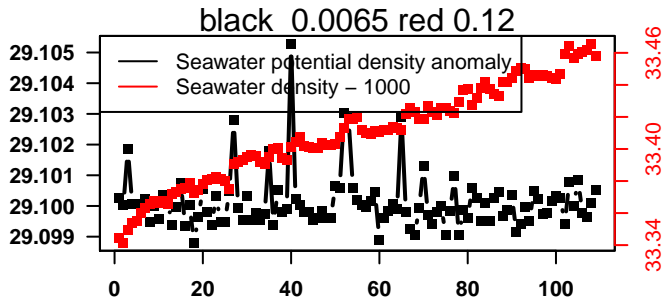

2013-06-26 20:56:45 2013-07-01 05:56:48

lovbio015c_017_00_06.txt

nb days: 4.4 freq: 58.3 min

2013-07-01 21:22:28 2013-07-06 06:22:31

lovbio015c_018_00_06.txt

nb days: 4.4 freq: 58.3 min

2013-07-06 20:36:55 2013-07-11 05:36:58