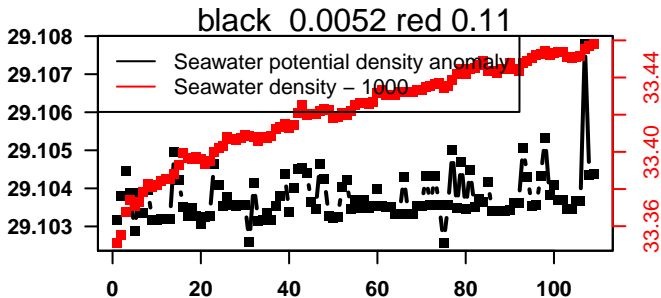

2015-10-24 19:34:06 2015-10-29 06:14:08