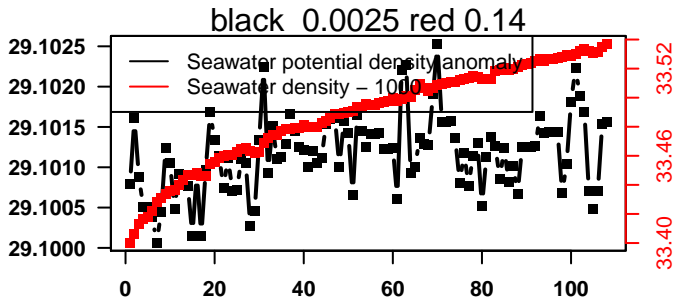

2014-09-19 21:30:28 2014-09-24 08:10:28