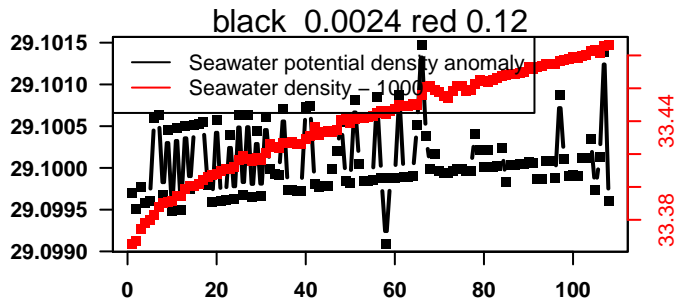

nb days: 4.4 freq: 57.8 min

2013-09-29 21:10:41 2013-10-04 06:10:44

lovbio015c_036_00_06.txt

nb days: 4.4 freq: 58.3 min

2013-10-04 20:58:51 2013-10-09 05:58:54

lovbio015c_037_00_06.txt

nb days: 4.4 freq: 58.3 min