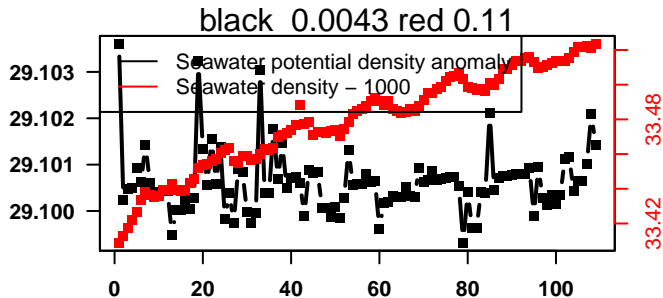

nb days: 4.4 freq: 58.3 min

2013-11-03 20:01:37 2013-11-08 05:01:40

lovbio015c_043_00_06.txt

nb days: 4.4 freq: 58.3 min

2013-11-08 19:43:37 2013-11-13 04:43:40

lovbio015c_044_00_06.txt

nb days: 4.4 freq: 57.8 min