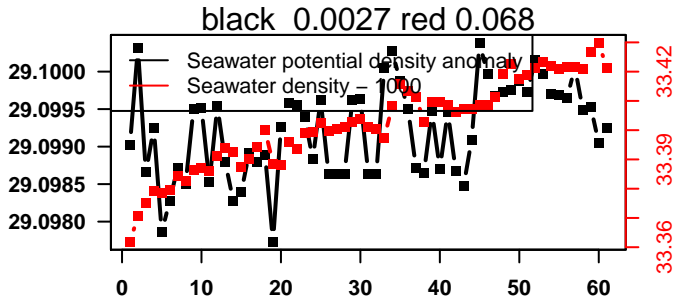

2014-01-16 20:53:04 2014-01-18 20:53:04

lovbio015c_065_00_06.txt

nb days: 2 freq: 47.2 min

2014-01-19 20:53:35 2014-01-21 20:53:35

lovbio015c_066_00_06.txt

nb days: 2 freq: 47.2 min

2014-01-22 20:45:13 2014-01-24 20:45:13