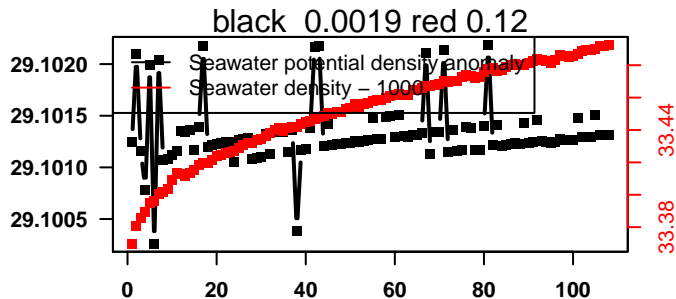

nb days: 4.4 freq: 9.9 min

2014-10-14 21:08:41 2014-10-19 07:48:43

lovbio015c_134_00_06.txt

nb days: 4.4 freq: 10 min

2014-10-19 19:57:53 2014-10-24 06:37:55

lovbio015c_135_00_06.txt

nb days: 4.4 freq: 9.9 min