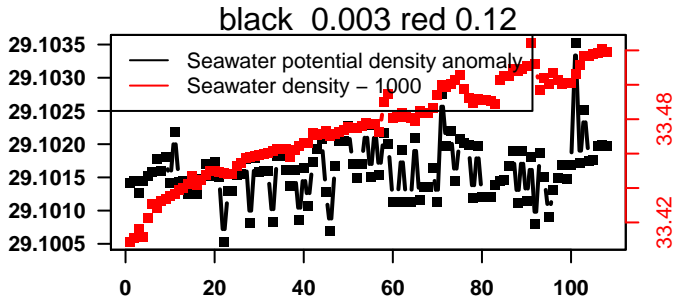

2014-07-11 21:20:46 2014-07-16 08:00:46