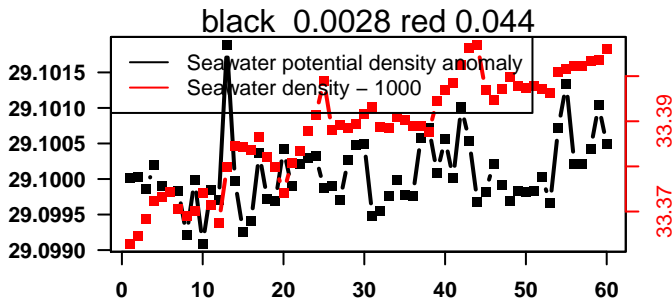

2014-03-02 21:05:59 2014-03-04 21:05:59