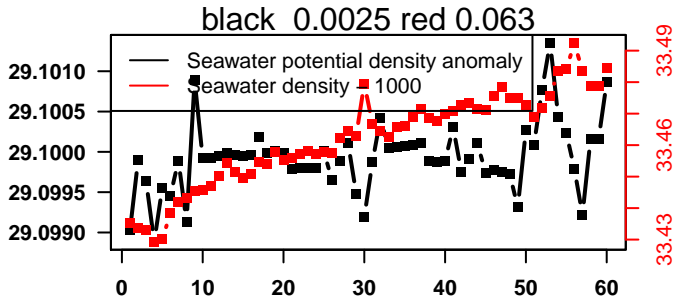

nb days: 2 freq: 47.2 min

2014-01-01 20:38:19 2014-01-03 20:38:19

lovbio015c_060_00_06.txt

nb days: 2 freq: 47.2 min

2014-01-04 20:55:26 2014-01-06 20:55:26

lovbio015c_061_00_06.txt

nb days: 2 freq: 48 min

2014-01-07 20:27:01 2014-01-09 20:27:01