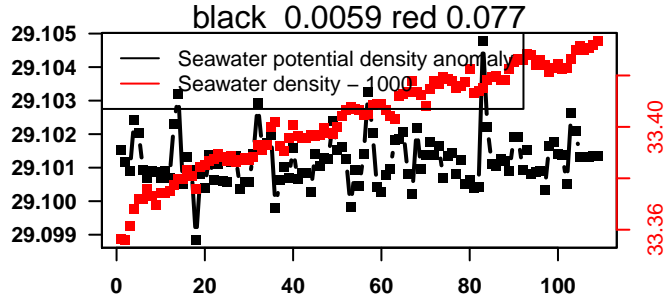

2014-12-13 20:18:57 2014-12-18 06:58:59