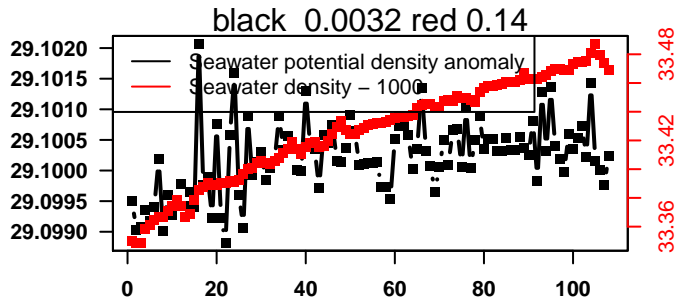

nb days: 4.4 freq: 57.8 min

2013-07-21 21:01:17 2013-07-26 06:01:20

lovbio015c_022_00_06.txt

nb days: 4.4 freq: 58.3 min

2013-07-26 21:03:13 2013-07-31 06:03:16

lovbio015c_023_00_06.txt

nb days: 4.4 freq: 58.3 min