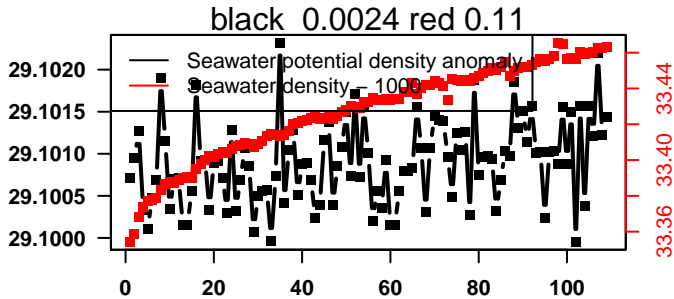

2014-07-26 20:49:37 2014-07-31 07:29:37