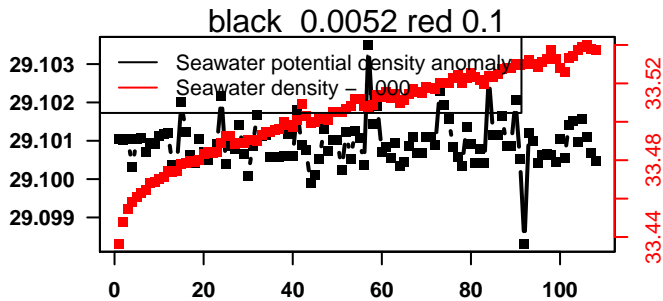

lovbio015c_110_00_06.txt

nb days: 4.4 freq: 9.9 min

2014-06-21 20:44:51 2014-06-26 07:24:51

lovbio015c_111_00_06.txt

nb days: 4.4 freq: 9.8 min

2014-06-26 21:06:05 2014-07-01 07:46:05

lovbio015c_112_00_06.txt