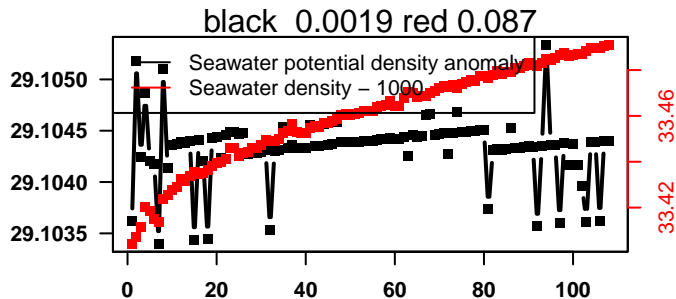

2015-11-13 20:02:44 2015-11-18 06:42:46