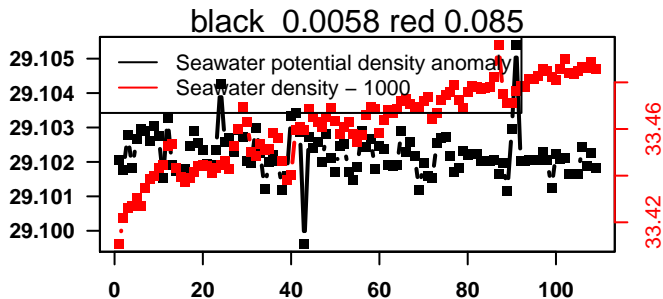

nb days: 4.4 freq: 9.8 min

2015-04-07 20:57:23 2015-04-12 07:37:25

lovbio015c_169_00_06.txt

nb days: 4.4 freq: 9.9 min

2015-04-12 20:46:02 2015-04-17 07:26:04

lovbio015c_170_00_06.txt

nb days: 4.4 freq: 9.9 min