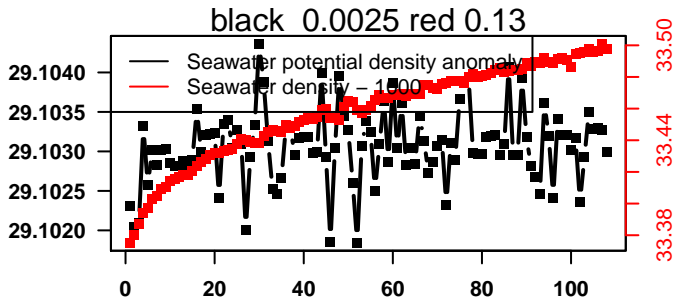

2015-06-26 20:44:25 2015-07-01 07:24:27

lovbio015c_185_00_06.txt

nb days: 4.4 freq: 9.8 min

2015-07-01 21:03:06 2015-07-06 07:43:08

lovbio015c_186_00_06.txt

nb days: 4.4 freq: 9.9 min

2015-07-06 20:58:03 2015-07-11 07:38:05