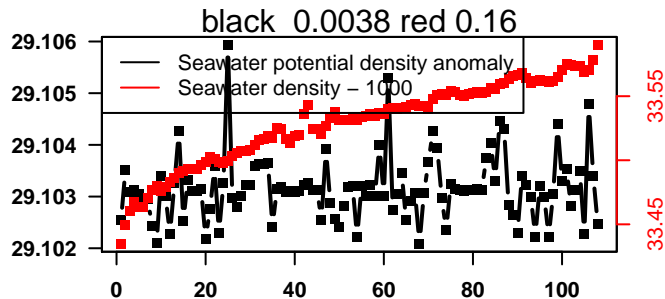

2015-07-11 20:59:28 2015-07-16 07:39:30