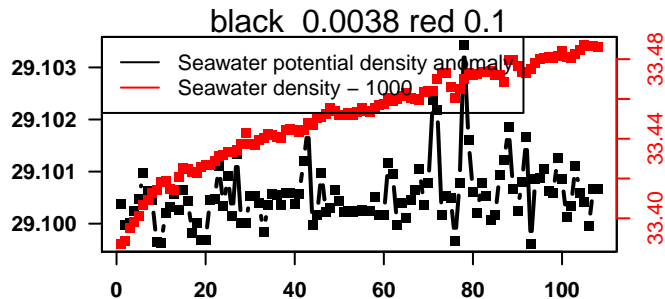

2014-07-11 21:20:46 2014-07-16 08:00:46

lovbio015c_115_00_06.txt

nb days: 4.4 freq: 9.9 min

2014-07-16 21:11:15 2014-07-21 07:51:15

lovbio015c_116_00_06.txt

nb days: 4.4 freq: 9.9 min

2014-07-21 21:07:48 2014-07-26 07:47:48