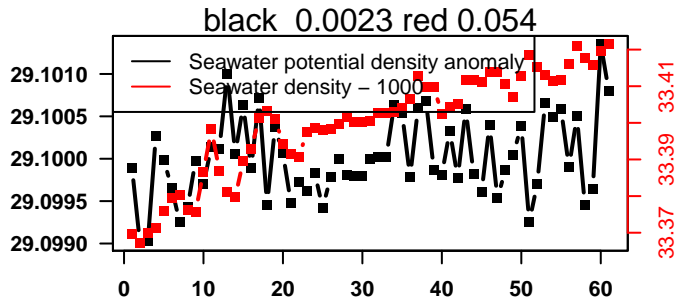

2014-01-16 20:53:04 2014-01-18 20:53:04

lovbio015c_065_00_06.txt

nb days: 2 freq: 47.2 min

2014-01-19 20:53:35 2014-01-21 20:53:35

lovbio015c_066_00_06.txt

nb days: 2 freq: 47.2 min

2014-01-22 20:45:13 2014-01-24 20:45:13