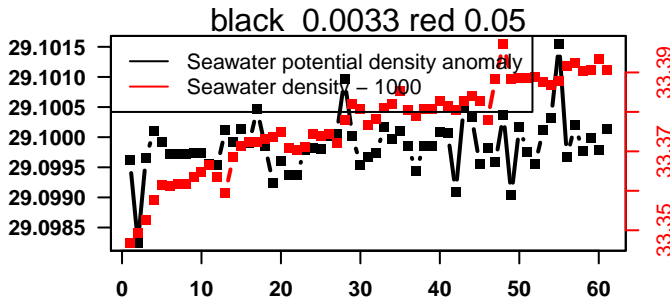

2014-03-23 21:24:44 2014-03-26 08:04:44

lovbio015c_087_00_06.txt

nb days: 2.4 freq: 9.8 min

2014-03-26 20:27:04 2014-03-29 07:07:04

lovbio015c_088_00_06.txt

nb days: 2.4 freq: 9.7 min

2014-03-29 21:51:46 2014-04-01 08:31:46