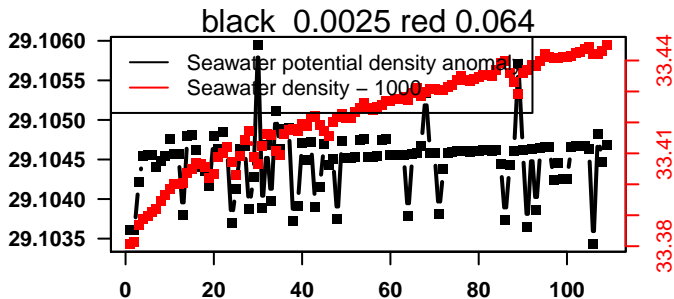

2015-12-23 20:36:28 2015-12-28 07:16:30