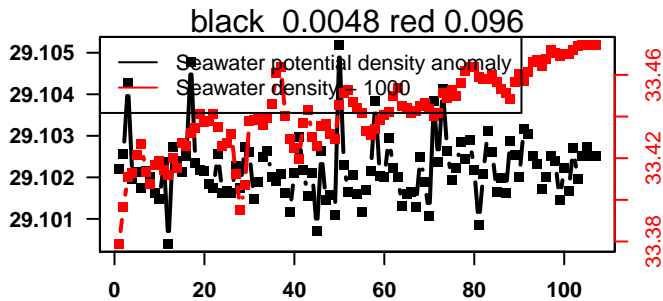

lovbio015c_159_00_06.txt

nb days: 4.4 freq: 9.9 min

2015-02-21 21:19:38 2015-02-26 07:59:40

lovbio015c_160_00_06.txt

nb days: 4.4 freq: 9.9 min

2015-02-26 22:13:31 2015-03-03 08:53:33

lovbio015c_161_00_06.txt