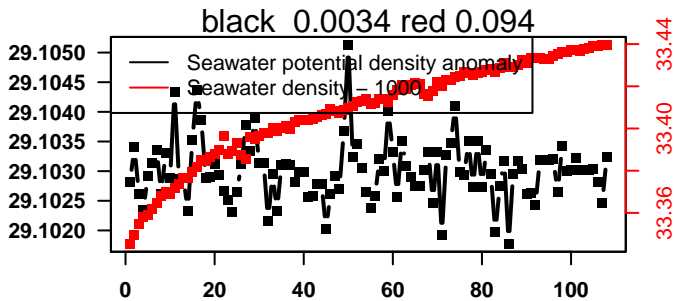

2015-06-26 20:44:25 2015-07-01 07:24:27

lovbio015c_185_00_06.txt

nb days: 4.4 freq: 9.8 min

2015-07-01 21:03:06 2015-07-06 07:43:08

lovbio015c_186_00_06.txt

nb days: 4.4 freq: 9.9 min

2015-07-06 20:58:03 2015-07-11 07:38:05