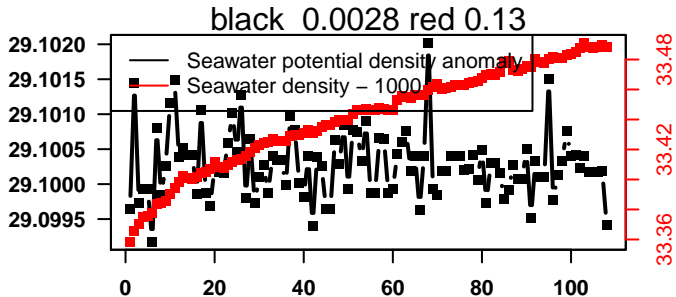

nb days: 4.4 freq: 58.3 min

2013-08-25 21:46:33 2013-08-30 06:46:36

lovbio015c_029_00_06.txt

nb days: 4.4 freq: 58.3 min

2013-08-30 21:03:21 2013-09-04 06:03:24

lovbio015c_030_00_06.txt

nb days: 4.4 freq: 58.3 min