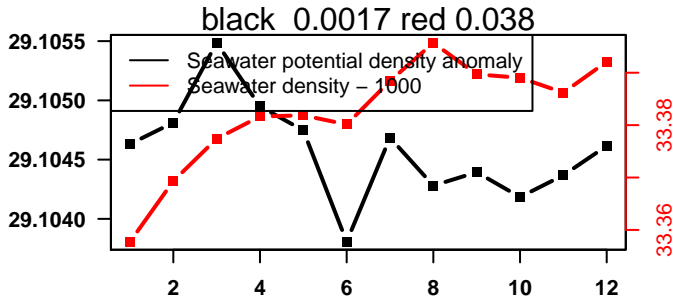

2016-05-17 21:12:28 2016-05-20 07:52:30

lovbio015c_255_00_06.txt

nb days: 2.4 freq: 9.8 min

2016-05-20 20:39:03 2016-05-23 07:19:05

lovbio015c_256_00_06.txt

nb days: 2.4 freq: 9.7 min

2016-05-23 21:10:38 2016-05-24 07:50:40