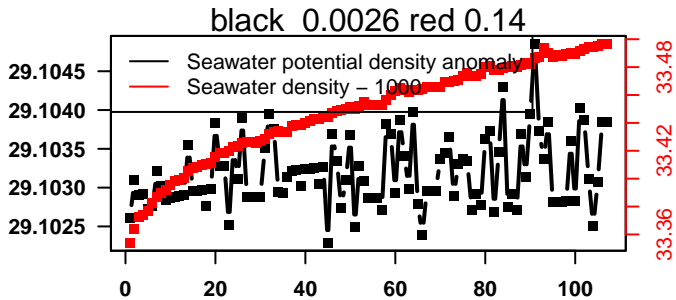

2015-09-04 21:01:14 2015-09-09 07:41:16