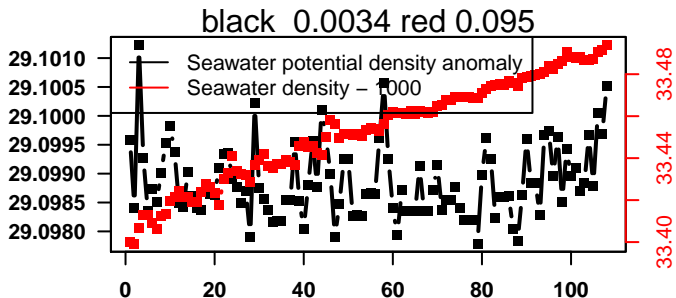

2013-06-06 21:17:34 2013-06-11 06:17:37