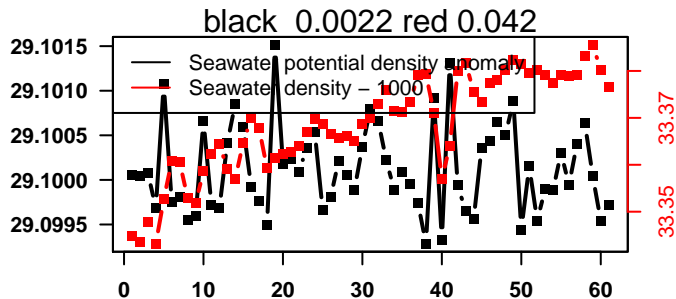

2014-04-07 20:16:26 2014-04-10 06:56:26