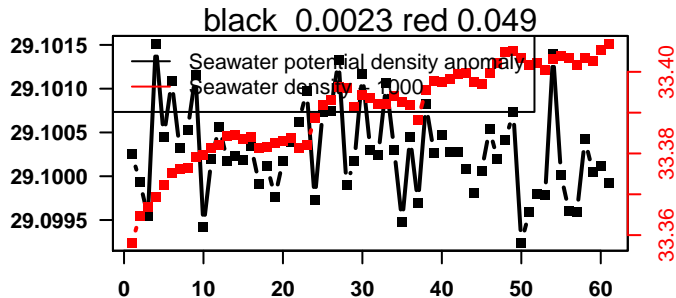

2014-04-13 20:47:41 2014-04-16 07:27:41

lovbio015c_094_00_06.txt

nb days: 2.4 freq: 9.8 min

2014-04-16 20:50:08 2014-04-19 07:30:08

lovbio015c_095_00_06.txt

nb days: 2.4 freq: 9.8 min

2014-04-19 20:44:06 2014-04-22 07:24:06