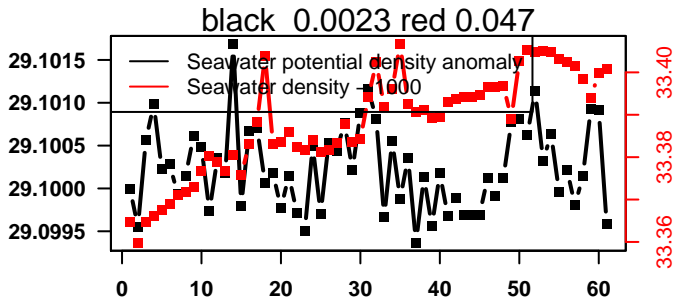

nb days: 2 freq: 48 min

2014-01-31 20:34:22 2014-02-02 20:34:22

lovbio015c_070_00_06.txt

nb days: 2 freq: 47.2 min

2014-02-03 20:40:46 2014-02-05 20:40:46

lovbio015c_071_00_06.txt

nb days: 2 freq: 47.2 min

2014-02-06 20:05:34 2014-02-08 20:05:34