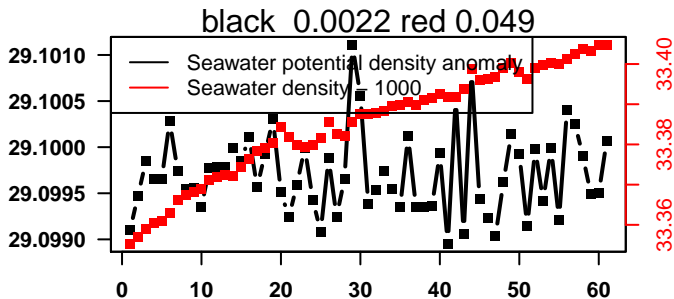

nb days: 2 freq: 47.2 min

2013-12-17 20:59:38 2013-12-19 20:59:38

lovbio015c_055_00_06.txt

nb days: 2 freq: 48 min

2013-12-20 21:00:59 2013-12-22 21:00:59

lovbio015c_056_00_06.txt

nb days: 2 freq: 48 min

2013-12-23 20:25:04 2013-12-25 20:25:04