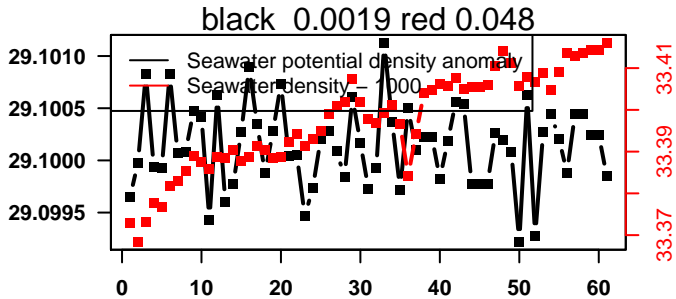

2014-03-02 21:05:59 2014-03-04 21:05:59

lovbio015c_080_00_06.txt

nb days: 2 freq: 48 min

2014-03-05 20:30:17 2014-03-07 20:30:17

lovbio015c_081_00_06.txt

nb days: 2 freq: 47.2 min

2014-03-08 20:05:25 2014-03-10 20:05:25