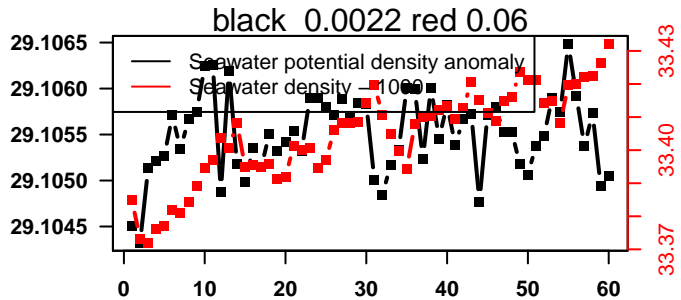

2016-04-26 20:28:26 2016-04-29 07:08:28

lovbio015c_248_00_06.txt

nb days: 2.4 freq: 9.7 min

2016-04-29 21:03:49 2016-05-02 07:43:51

lovbio015c_249_00_06.txt

nb days: 2.4 freq: 9.8 min

2016-05-02 20:48:04 2016-05-05 07:28:06