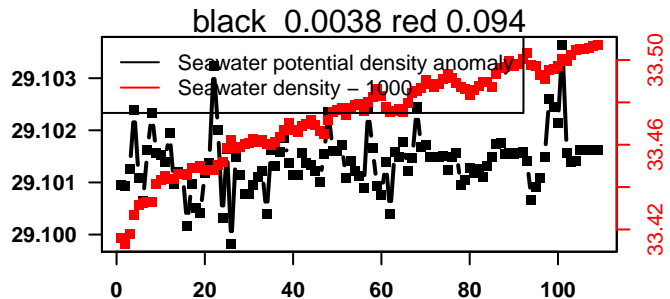

2014-11-28 19:48:23 2014-12-03 06:28:25

lovbio015c_143_00_06.txt

nb days: 4.4 freq: 9.8 min

2014-12-03 20:37:14 2014-12-08 07:17:16

lovbio015c_144_00_06.txt

nb days: 4.4 freq: 9.8 min

2014-12-08 21:09:52 2014-12-13 07:49:54