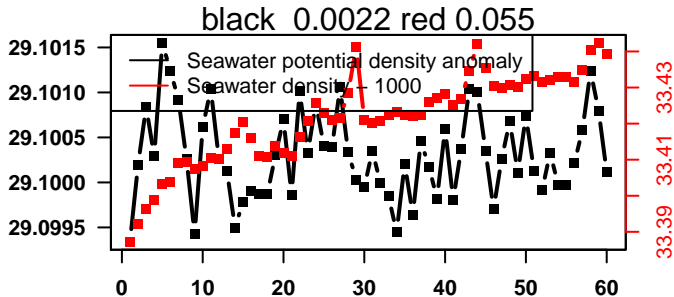

2014-03-23 21:24:44 2014-03-26 08:04:44

lovbio015c_087_00_06.txt

nb days: 2.4 freq: 9.8 min

2014-03-26 20:27:04 2014-03-29 07:07:04

lovbio015c_088_00_06.txt

nb days: 2.4 freq: 9.7 min

2014-03-29 21:51:46 2014-04-01 08:31:46