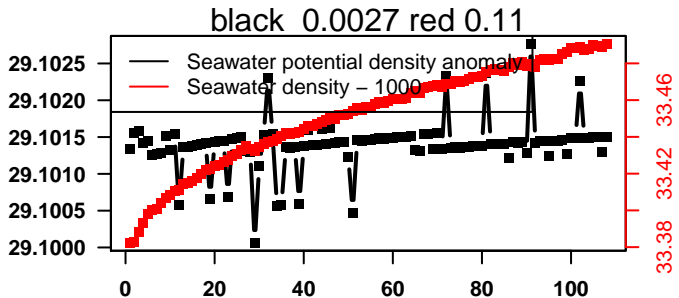

2014-10-24 19:58:56 2014-10-29 06:38:58