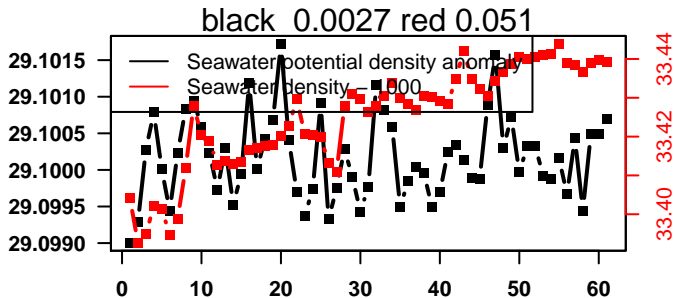

2014-01-31 20:34:22 2014-02-02 20:34:22