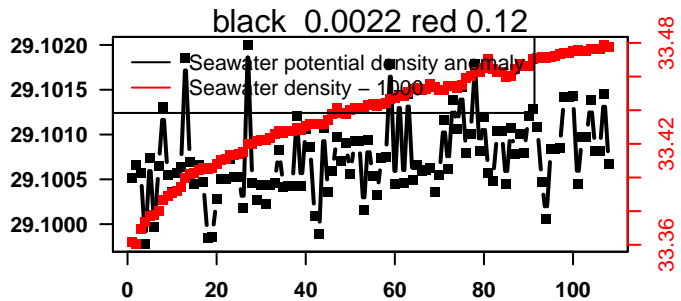

2014-08-15 21:20:57 2014-08-20 08:00:57

lovbio015c_122_00_06.txt

nb days: 4.4 freq: 9.9 min

2014-08-20 21:21:29 2014-08-25 08:01:29

lovbio015c_123_00_06.txt

nb days: 4.4 freq: 9.9 min

2014-08-25 20:56:58 2014-08-30 07:36:58