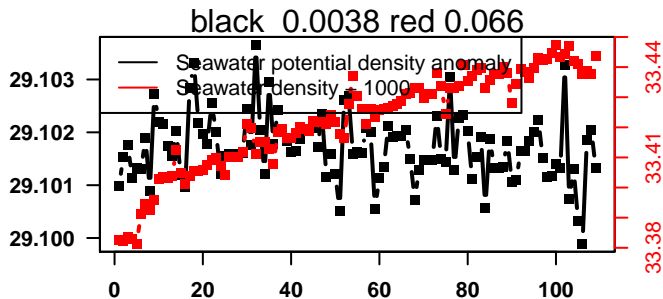

2015-05-22 20:43:25 2015-05-27 07:23:27

lovbio015c_178_00_06.txt

nb days: 4.4 freq: 9.8 min

2015-05-27 20:39:08 2015-06-01 07:19:10

lovbio015c_179_00_06.txt

nb days: 4.4 freq: 9.8 min

2015-06-01 20:27:36 2015-06-06 07:07:38