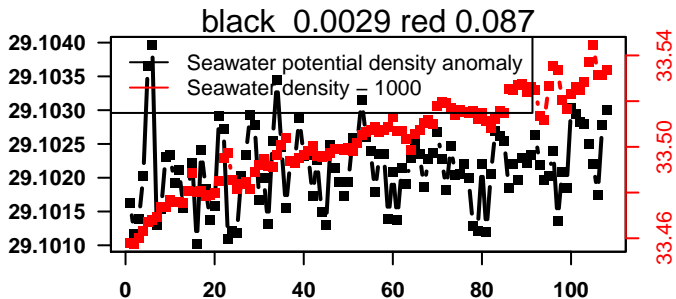

2015-02-21 21:19:38 2015-02-26 07:59:40