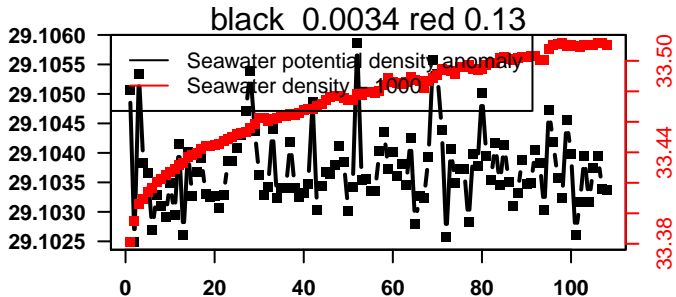

2015-09-29 20:04:22 2015-10-04 06:44:24