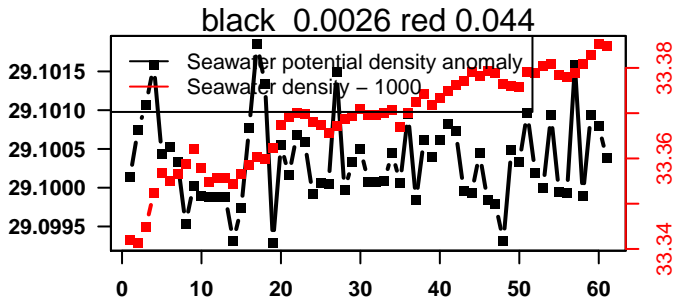

2014-04-13 20:47:41 2014-04-16 07:27:41

lovbio015c_094_00_06.txt

nb days: 2.4 freq: 9.8 min

2014-04-16 20:50:08 2014-04-19 07:30:08

lovbio015c_095_00_06.txt

nb days: 2.4 freq: 9.8 min

2014-04-19 20:44:06 2014-04-22 07:24:06