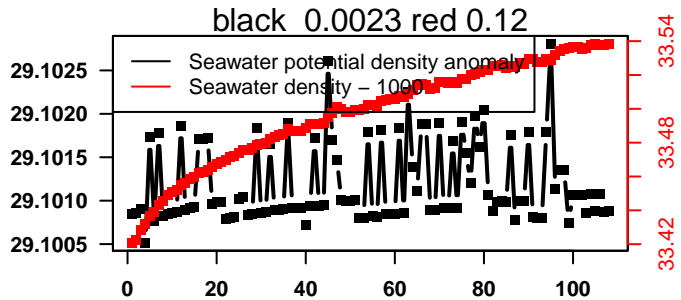

lovbio015c_131_00_06.txt

nb days: 4.4 freq: 9.9 min

2014-10-04 21:17:06 2014-10-09 07:57:06

lovbio015c_132_00_06.txt

nb days: 4.4 freq: 9.9 min

2014-10-09 21:21:33 2014-10-14 08:01:35

lovbio015c_133_00_06.txt