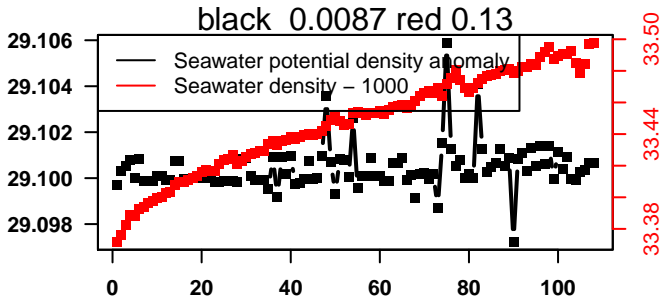

2013-10-09 20:54:55 2013-10-14 05:54:58

lovbio015c_038_00_06.txt

nb days: 4.4 freq: 57.8 min

2013-10-14 21:10:07 2013-10-19 06:10:10

lovbio015c_039_00_06.txt

nb days: 4.4 freq: 58.3 min

2013-10-19 21:09:13 2013-10-24 06:09:16