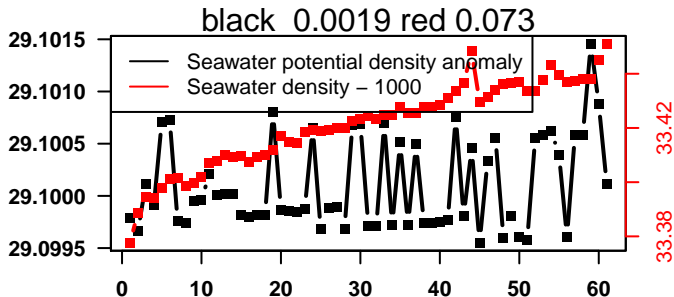

2013-12-11 20:21:14 2013-12-13 20:21:14