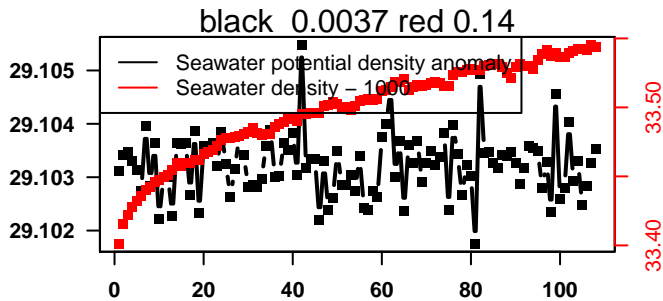

2015-07-21 21:11:27 2015-07-26 07:51:29