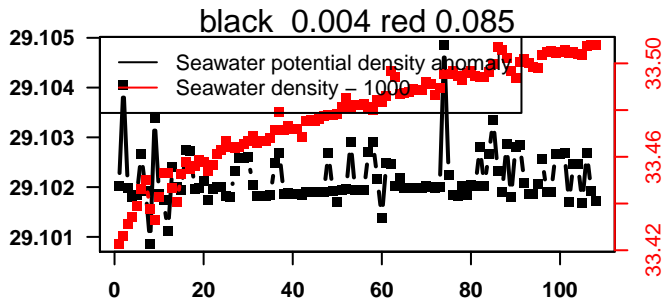

2015-06-16 21:20:08 2015-06-21 08:00:10