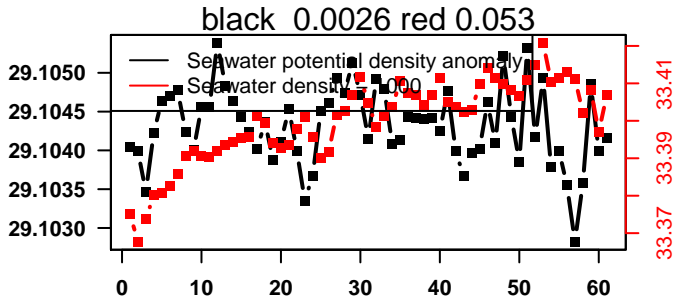

2016-05-17 21:12:28 2016-05-20 07:52:30

lovbio015c_255_00_06.txt

nb days: 2.4 freq: 9.8 min

2016-05-20 20:39:03 2016-05-23 07:19:05

lovbio015c_256_00_06.txt

nb days: 2.4 freq: 9.7 min

2016-05-23 21:10:38 2016-05-24 07:50:40