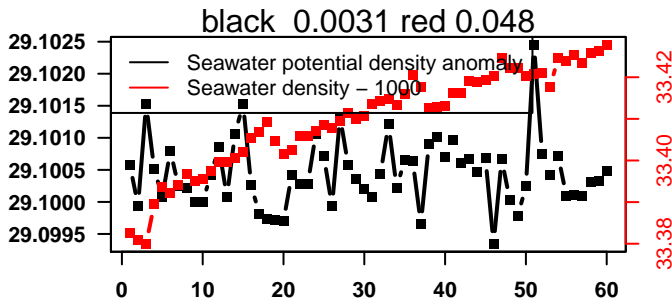

2014-05-04 21:34:03 2014-05-07 08:14:03