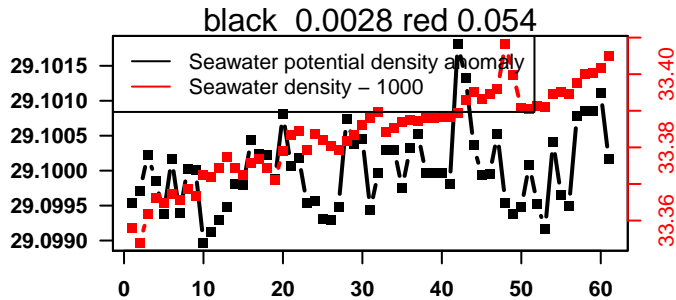

2014-03-17 20:46:16 2014-03-20 07:26:16