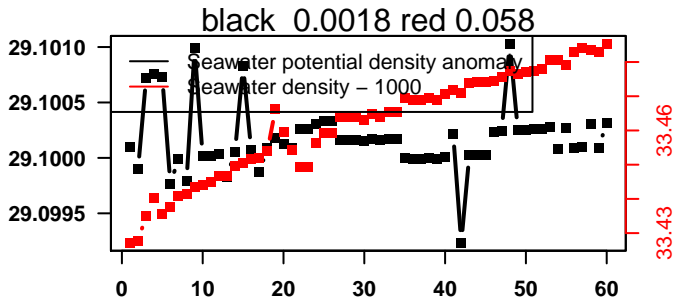

nb days: 2 freq: 48 min

2013-12-02 20:11:24 2013-12-04 20:11:24

lovbio015c_050_00_06.txt

nb days: 2 freq: 48 min

2013-12-05 19:58:49 2013-12-07 19:58:49

lovbio015c_051_00_06.txt

nb days: 2 freq: 48 min

2013-12-08 19:10:13 2013-12-10 19:10:13