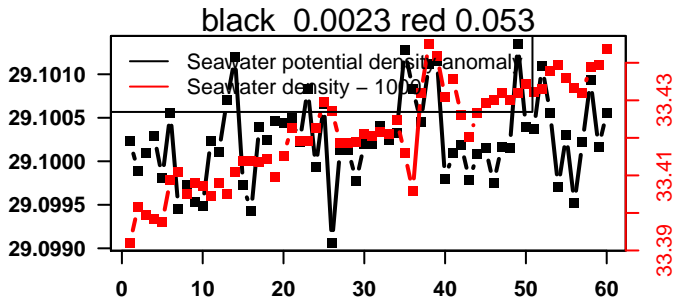

2014-02-09 21:16:19 2014-02-11 21:16:19