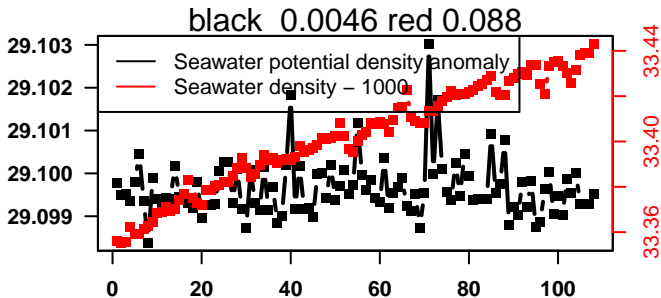

2013-05-22 21:03:34 2013-05-27 06:03:37

lovbio015c_010_00_06.txt

nb days: 4.4 freq: 58.3 min

2013-05-27 21:00:51 2013-06-01 06:00:54

lovbio015c_011_00_06.txt

nb days: 4.4 freq: 58.3 min

2013-06-01 20:43:44 2013-06-06 05:43:47