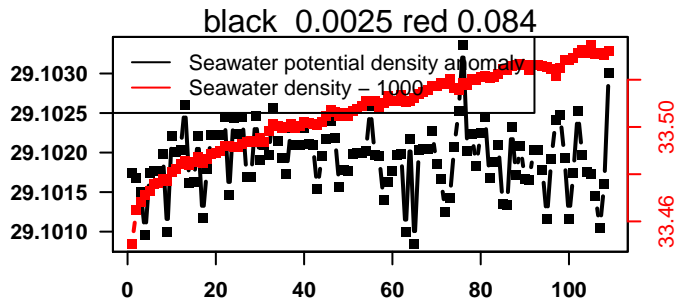

2015-01-07 20:43:36 2015-01-12 07:23:38