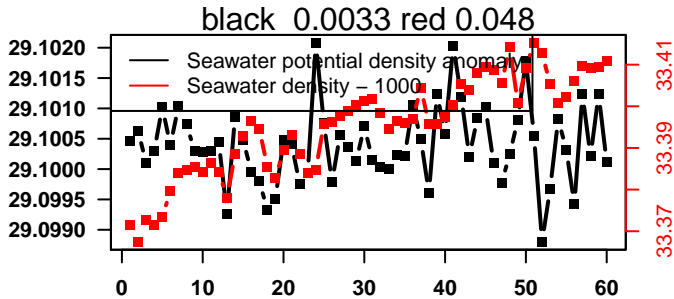

lovbio015c_072_00_06.txt

nb days: 2 freq: 47.2 min

2014-02-09 21:16:19 2014-02-11 21:16:19

lovbio015c_073_00_06.txt

nb days: 2 freq: 48 min

2014-02-12 20:59:07 2014-02-14 20:59:07

lovbio015c_074_00_06.txt

nb days: 2 freq: 48 min