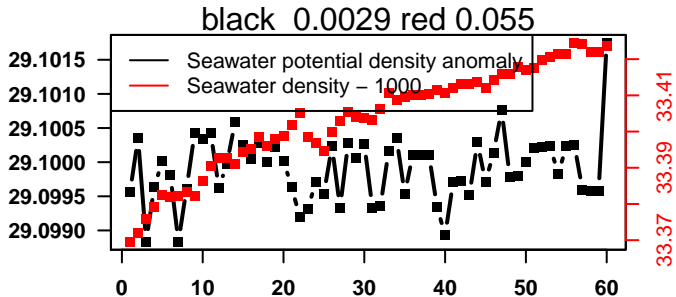

nb days: 2 freq: 47.2 min

2013-12-17 20:59:38 2013-12-19 20:59:38

lovbio015c_055_00_06.txt

nb days: 2 freq: 48 min

2013-12-20 21:00:59 2013-12-22 21:00:59

lovbio015c_056_00_06.txt

nb days: 2 freq: 48 min

2013-12-23 20:25:04 2013-12-25 20:25:04