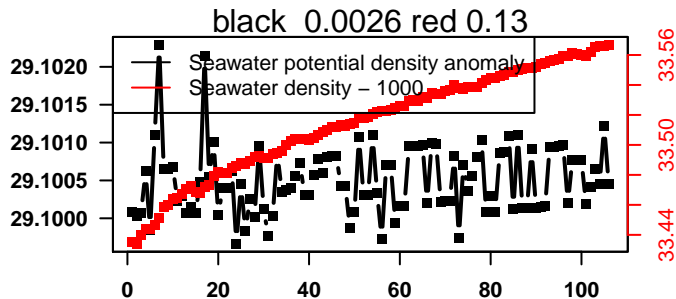

2013-08-15 23:07:54 2013-08-20 08:07:57