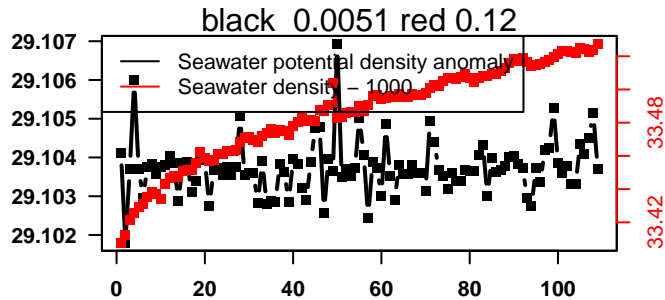

2015-10-09 19:47:31 2015-10-14 06:27:33