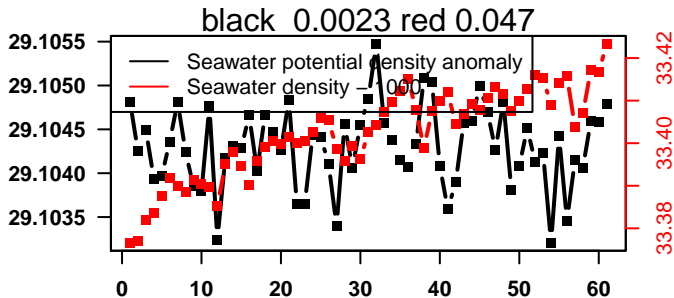

nb days: 2.4 freq: 9.8 min

2016-05-11 21:11:39 2016-05-14 07:51:41

lovbio015c_253_00_06.txt

nb days: 2.4 freq: 9.8 min

2016-05-14 20:46:32 2016-05-17 07:26:34

lovbio015c_254_00_06.txt

nb days: 2.4 freq: 9.8 min