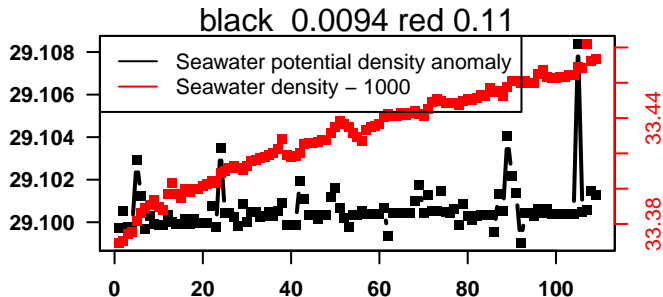

2013-11-13 19:47:31 2013-11-18 04:47:34