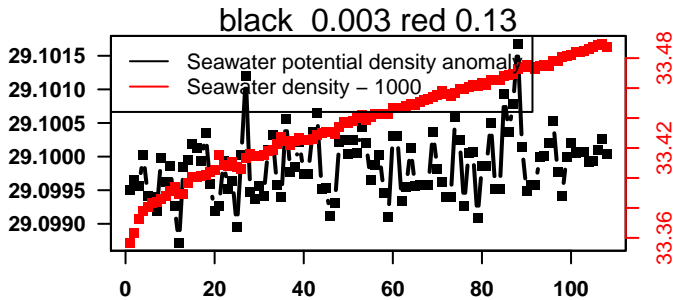

2013-07-21 21:01:17 2013-07-26 06:01:20