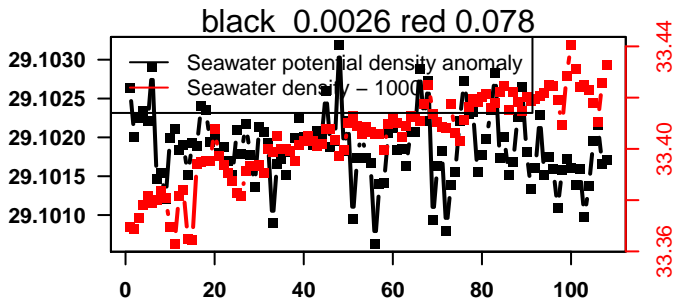

2015-02-06 22:18:38 2015-02-11 07:18:43

lovbio015c_157_00_06.txt

nb days: 4.4 freq: 9.8 min

2015-02-11 21:02:13 2015-02-16 07:42:15

lovbio015c_158_00_06.txt

nb days: 4.4 freq: 9.9 min

2015-02-16 20:49:02 2015-02-21 07:29:04