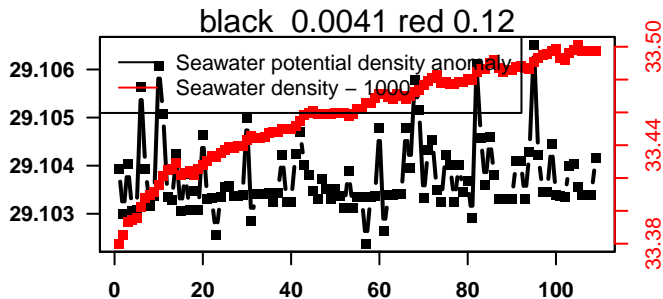

nb days: 4.4 freq: 9.9 min

2015-09-29 20:04:22 2015-10-04 06:44:24

lovbio015c_204_00_06.txt

nb days: 4.4 freq: 9.9 min

2015-10-04 19:43:40 2015-10-09 06:23:42

lovbio015c_205_00_06.txt

nb days: 4.4 freq: 9.8 min