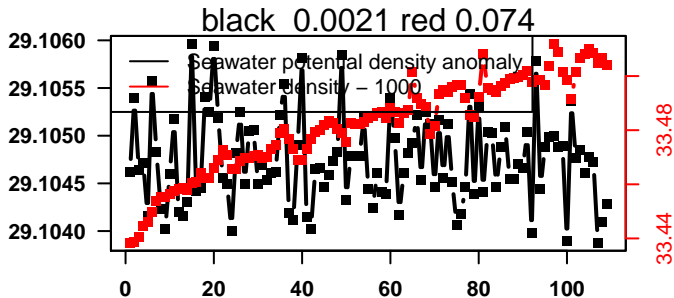

lovbio015c_215_00_06.txt

nb days: 4.4 freq: 9.9 min

2015-11-28 20:09:28 2015-12-03 06:49:30

lovbio015c_216_00_06.txt

nb days: 4.4 freq: 9.8 min

2015-12-03 20:34:51 2015-12-08 07:14:53

lovbio015c_217_00_06.txt