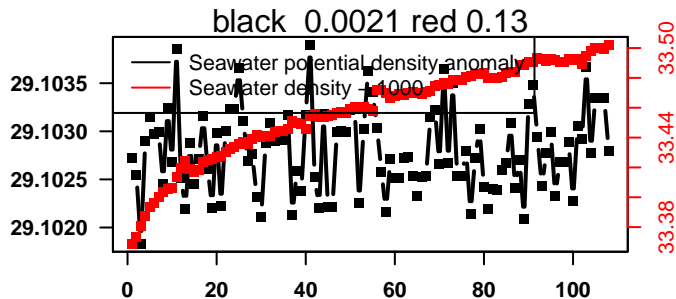

nb days: 4.4 freq: 9.9 min

2015-07-21 21:11:27 2015-07-26 07:51:29

lovbio015c_190_00_06.txt

nb days: 4.4 freq: 9.9 min

2015-07-26 21:07:46 2015-07-31 07:47:48

lovbio015c_191_00_06.txt

nb days: 4.4 freq: 9.9 min