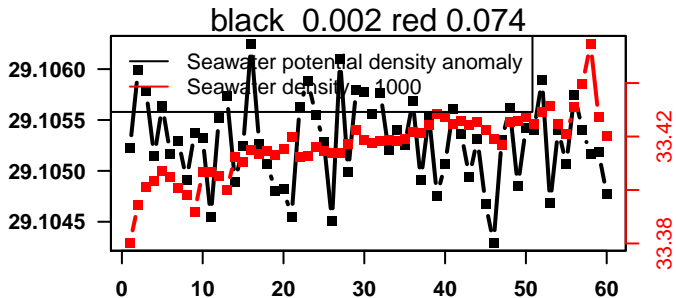

2016-05-05 20:57:27 2016-05-08 07:37:29