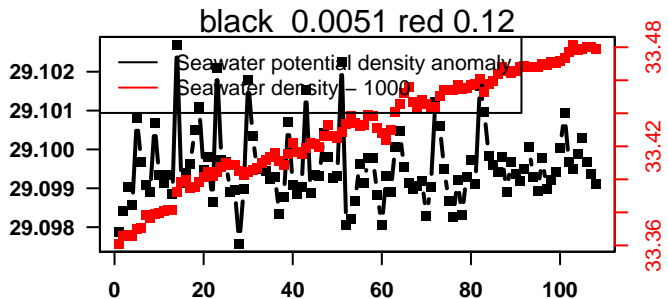

2013-07-11 21:23:20 2013-07-16 06:23:23