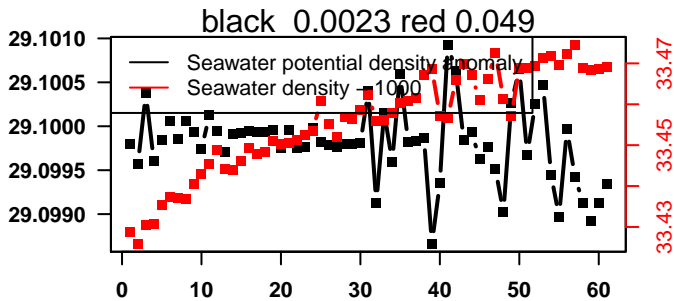

lovbio015c_062_00_06.txt

nb days: 2 freq: 47.2 min

2014-01-10 21:02:47 2014-01-12 21:02:47

lovbio015c_063_00_06.txt

nb days: 2 freq: 48 min

2014-01-13 20:35:12 2014-01-15 20:35:12

lovbio015c_064_00_06.txt

nb days: 2 freq: 47.2 min