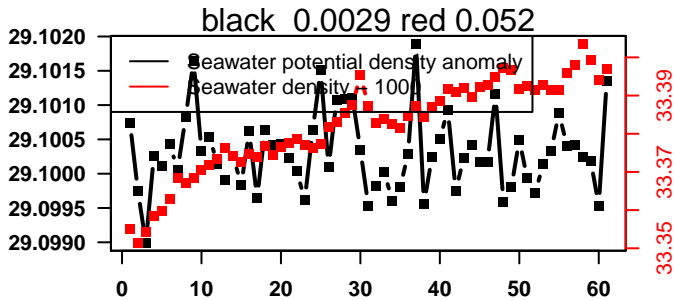

2014-04-28 20:51:38 2014-05-01 07:31:38