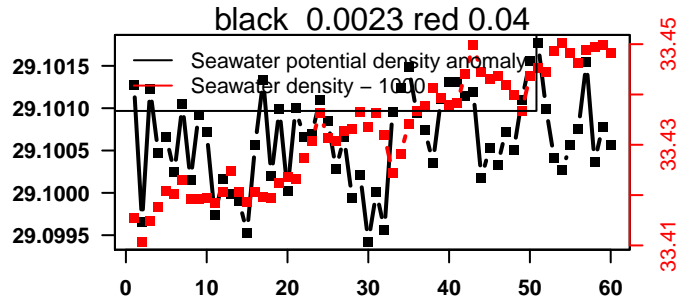

2014-02-24 21:01:35 2014-02-26 21:01:35