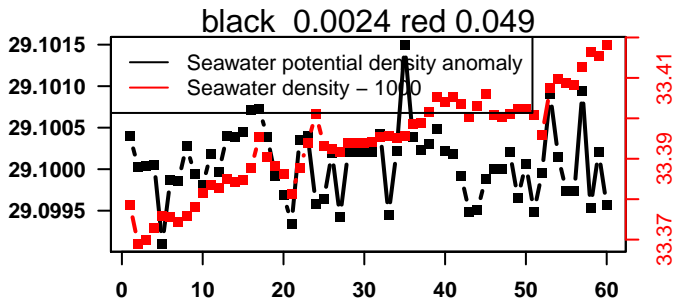

nb days: 2.4 freq: 9.9 min

2014-04-07 20:16:26 2014-04-10 06:56:26

lovbio015c_092_00_06.txt

nb days: 2.4 freq: 9.7 min

2014-04-10 21:11:22 2014-04-13 07:51:22

lovbio015c_093_00_06.txt

nb days: 2.4 freq: 9.8 min