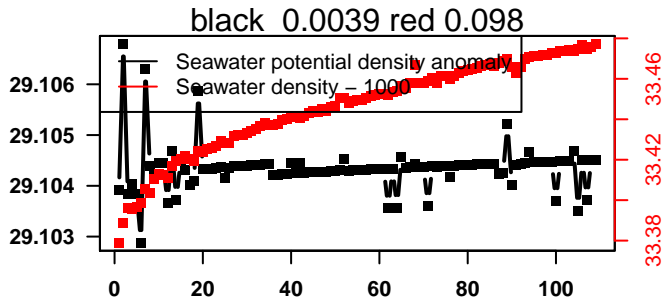

nb days: 4.4 freq: 9.8 min

2015-11-03 19:25:37 2015-11-08 06:05:39

lovbio015c_211_00_06.txt

nb days: 4.4 freq: 9.8 min

2015-11-08 19:31:31 2015-11-13 06:11:33

lovbio015c_212_00_06.txt

nb days: 4.4 freq: 9.8 min