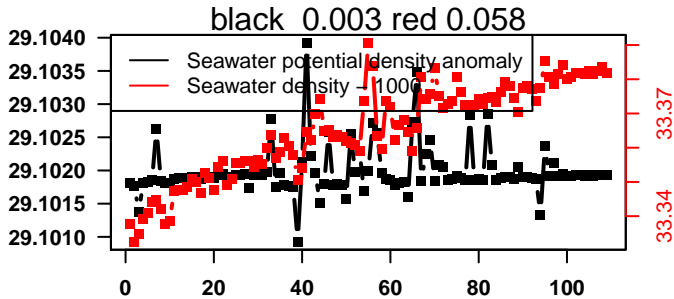

2015-03-13 20:16:35 2015-03-18 06:56:37