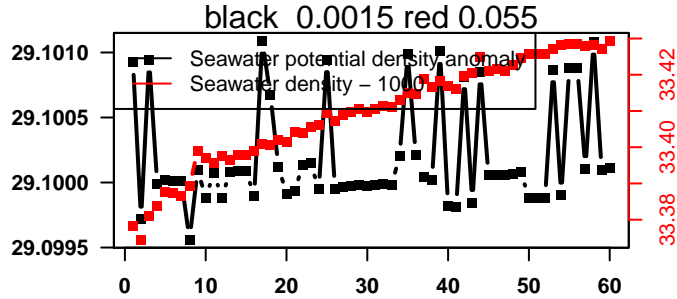

2013-12-02 20:11:24 2013-12-04 20:11:24