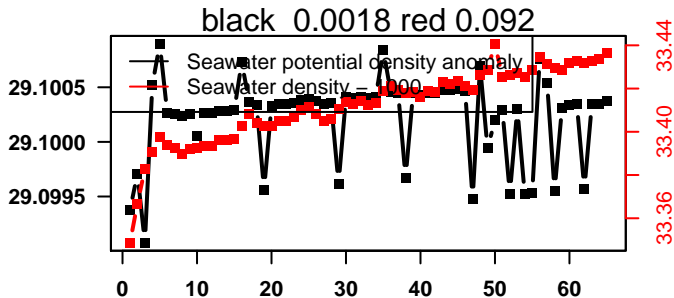

2013-11-13 19:47:31 2013-11-18 04:47:34

lovbio015c_045_00_06.txt

nb days: 4.4 freq: 57.8 min

2013-11-18 20:13:35 2013-11-23 05:13:38

lovbio015c_046_00_06.txt

nb days: 4.4 freq: 58.3 min

2013-11-23 19:34:21 2013-11-26 11:34:21