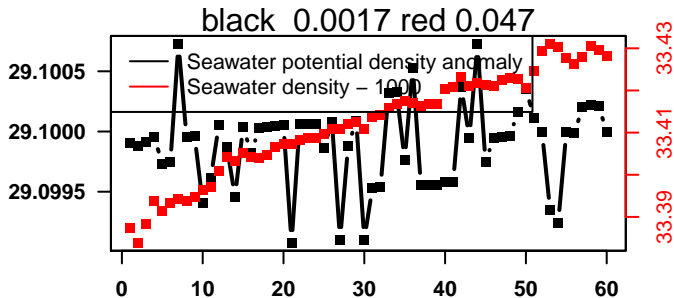

2014-01-10 21:02:47 2014-01-12 21:02:47