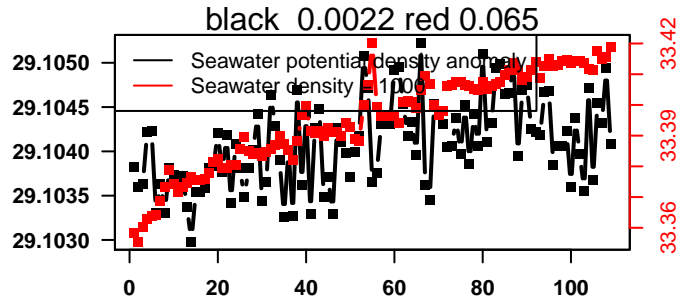

nb days: 4.4 freq: 9.9 min

2016-01-12 20:36:12 2016-01-17 07:16:14

lovbio015c_225_00_06.txt

nb days: 4.4 freq: 9.8 min

2016-01-17 20:17:14 2016-01-22 06:57:16

lovbio015c_226_00_06.txt

nb days: 4.4 freq: 9.8 min