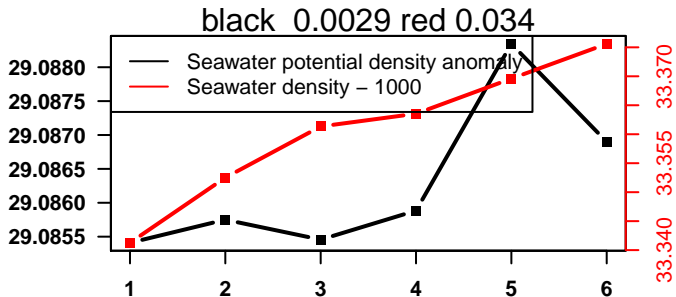

2015-12-23 23:13:31 2015-12-24 04:33:32