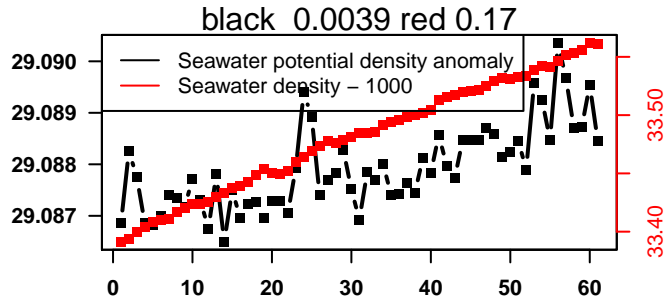

2015-12-27 00:44:57 2015-12-29 06:04:59

lovbio016d\_035\_00\_06.txt

nb days: 2.2 freq: 9.7 min

2015-12-29 20:11:17 2016-01-01 06:51:18

lovbio016d\_036\_00\_06.txt

nb days: 2.4 freq: 9.6 min

2016-01-01 21:21:05 2016-01-04 08:01:06