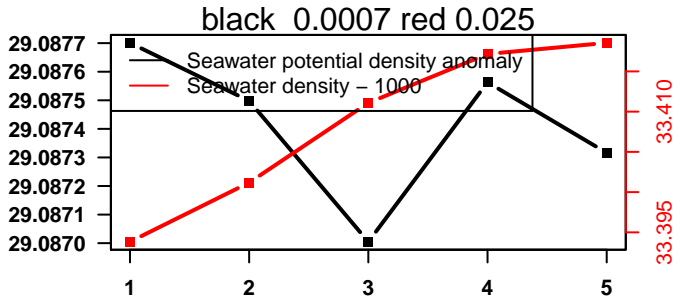

2015-12-24 11:18:27 2015-12-24 11:18:34

lovbio016d\_032\_02\_06.txt

nb days: 0 freq: 0.1 min

2015-12-25 00:10:47 2015-12-25 02:50:48

lovbio016d\_033\_00\_06.txt

nb days: 0.1 freq: 5.5 min

2015-12-25 07:56:58 2015-12-25 07:57:05