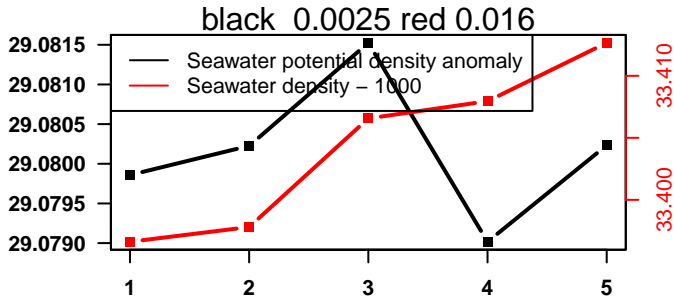

nb days: 0 freq: 0.1 min

2015-12-21 11:14:47 2015-12-21 11:14:54

lovbio016d\_029\_02\_06.txt

nb days: 0 freq: 0.1 min

2015-12-22 00:17:52 2015-12-22 02:57:54

lovbio016d\_030\_00\_06.txt

nb days: 0.1 freq: 5.7 min