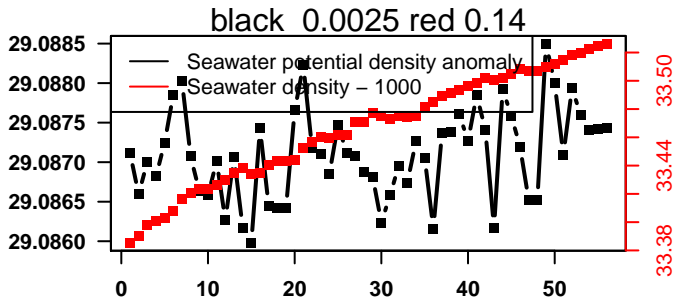

2015-12-27 00:44:57 2015-12-29 06:04:59