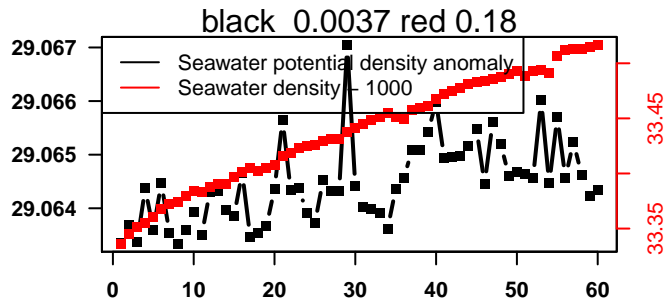

lovbio016d\_023\_00\_06.txt

nb days: 2.4 freq: 9.8 min

2015-12-07 19:53:35 2015-12-10 06:33:36

lovbio016d\_024\_00\_06.txt

nb days: 2.4 freq: 9.8 min

2015-12-10 20:09:02 2015-12-13 06:49:04

lovbio016d\_025\_00\_06.txt