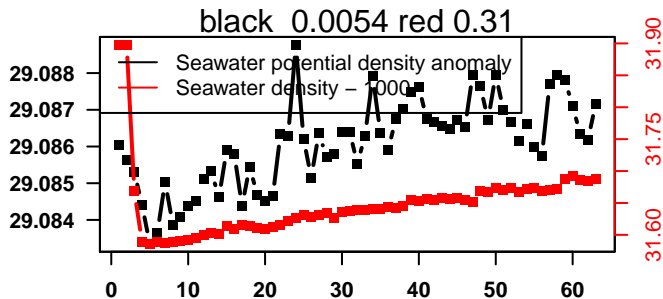

nb days: 2.4 freq: 9.9 min

2016-01-10 21:07:04 2016-01-13 07:47:05

lovbio016d\_040\_00\_06.txt

nb days: 2.4 freq: 9.8 min

2016-01-13 18:12:44 2016-01-16 07:32:45

lovbio016d\_041\_00\_06.txt

nb days: 2.6 freq: 9.8 min