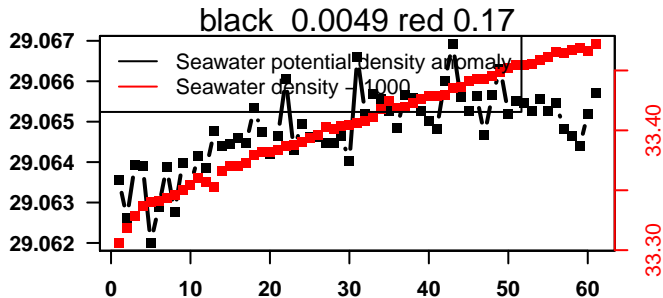

lovbio016d\_023\_00\_06.txt

nb days: 2.4 freq: 9.8 min

2015-12-07 19:53:35 2015-12-10 06:33:36

lovbio016d\_024\_00\_06.txt

nb days: 2.4 freq: 9.8 min

2015-12-10 20:09:02 2015-12-13 06:49:04

lovbio016d\_025\_00\_06.txt