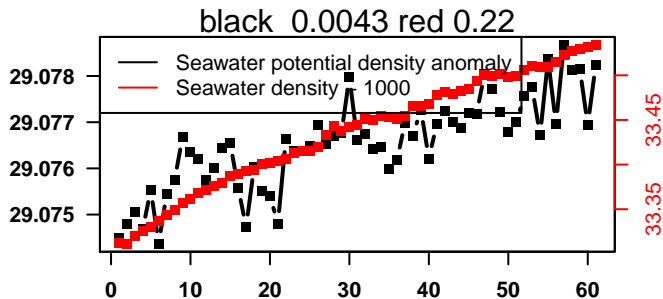

nb days: 0.4 freq: 9 min

2015-11-24 20:15:15 2015-11-25 06:55:16

lovbio016d\_019\_00\_06.txt

nb days: 0.4 freq: 9.1 min

2015-11-25 19:48:15 2015-11-28 06:28:16

lovbio016d\_020\_00\_06.txt

nb days: 2.4 freq: 9.8 min