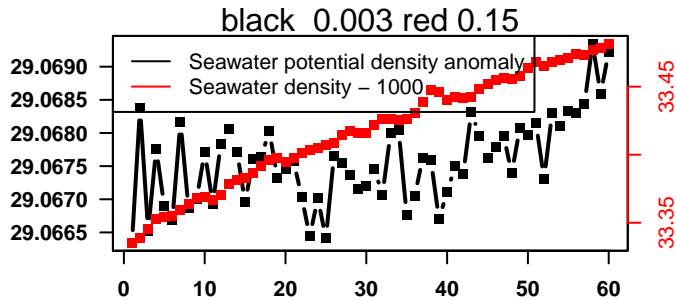

nb days: 2.4 freq: 9.8 min

2015-12-13 20:04:55 2015-12-16 06:44:57

lovbio016d\_026\_00\_06.txt

nb days: 2.4 freq: 9.8 min

2015-12-16 19:59:00 2015-12-19 06:39:01

lovbio016d\_027\_00\_06.txt

nb days: 2.4 freq: 9.8 min