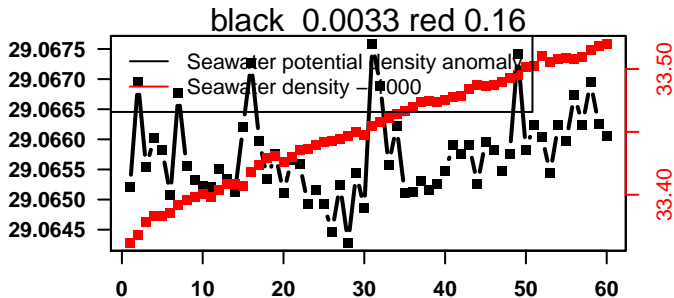

2015-12-13 20:04:55 2015-12-16 06:44:57