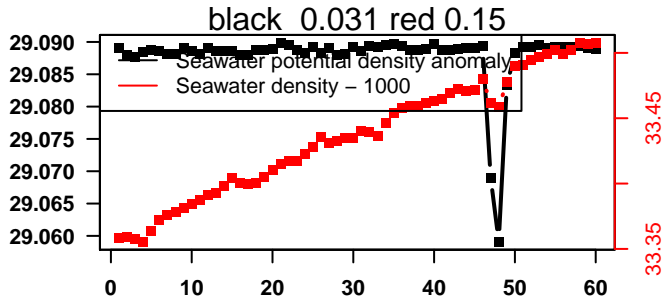

2015-12-27 00:44:57 2015-12-29 06:04:59

lovbio016d\_035\_00\_06.txt

nb days: 2.2 freq: 9.7 min

2015-12-29 20:11:17 2016-01-01 06:51:18

lovbio016d\_036\_00\_06.txt

nb days: 2.4 freq: 9.6 min

2016-01-01 21:21:05 2016-01-04 08:01:06