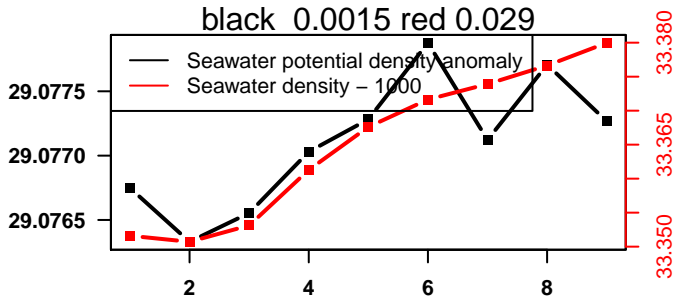

2015-12-19 20:01:21 2015-12-20 04:01:22