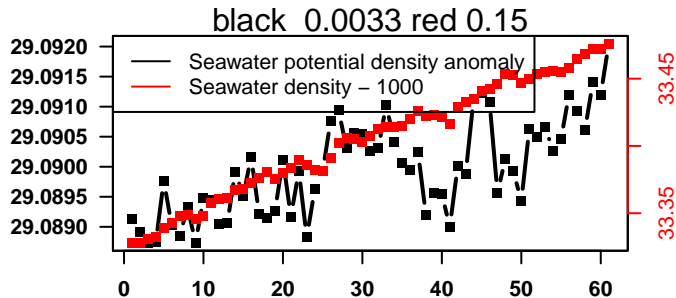

2016-01-04 20:51:49 2016-01-07 07:31:50