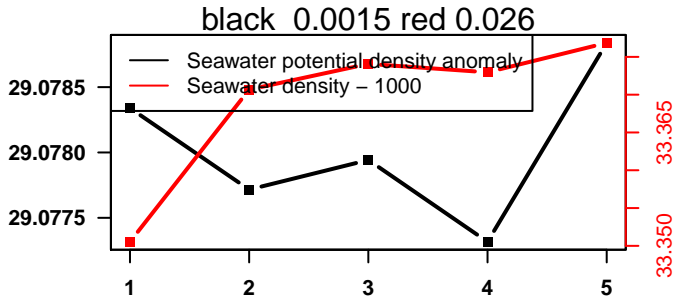

2015-12-21 00:21:49 2015-12-21 03:01:50