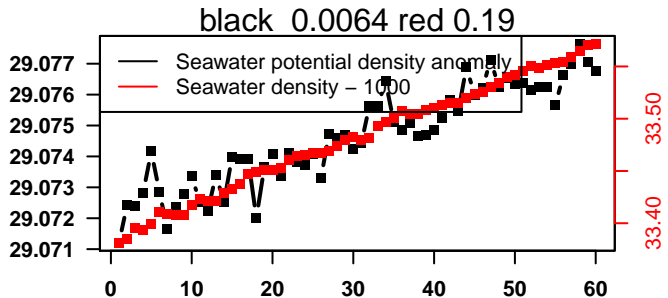

2015-11-28 20:29:53 2015-12-01 07:09:55