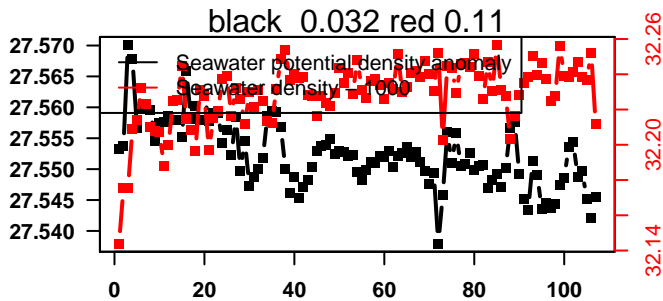

2015-06-03 15:53:31 2015-06-08 02:33:32

lovbio042d_047_00_06.txt

nb days: 4.4 freq: 9.9 min

2015-06-08 15:23:43 2015-06-13 02:03:44

lovbio042d_048_00_06.txt

nb days: 4.4 freq: 9.8 min

2015-06-13 15:32:31 2015-06-18 02:12:32

lovbio042d_049_00_06.txt

nb days: 4.4 freq: 9.9 min

2015-06-18 13:15:19 2015-06-23 02:35:20

lovbio042d_050_00_06.txt

nb days: 4.6 freq: 10 min

2015-06-23 16:10:28 2015-06-28 02:50:29

lovbio042d_051_00_06.txt

nb days: 4.4 freq: 10 min

2015-06-28 13:43:52 2015-07-03 00:23:53

lovbio042d_052_00_06.txt

nb days: 4.4 freq: 9.8 min

2015-07-03 14:37:00 2015-07-08 01:17:01

lovbio042d_053_00_06.txt

nb days: 4.4 freq: 9.8 min