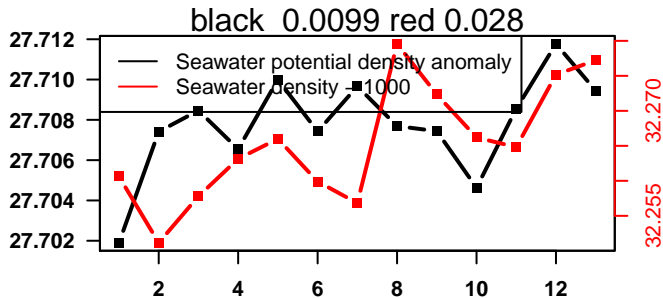

2015-01-28 16:10:07 2015-01-29 02:50:08

lovbio042d_005_00_06.txt

nb days: 0.4 freq: 9 min

2015-01-29 16:13:19 2015-01-30 02:53:20

lovbio042d_006_00_06.txt

nb days: 0.4 freq: 9 min

2015-01-30 17:25:55 2015-01-31 01:25:56

lovbio042d_007_00_06.txt

nb days: 0.3 freq: 7.6 min

2015-01-31 15:18:11 2015-02-01 01:58:12

lovbio042d_008_00_06.txt

nb days: 0.4 freq: 8.4 min

2015-02-01 16:40:06 2015-02-02 03:20:07

lovbio042d_009_00_06.txt