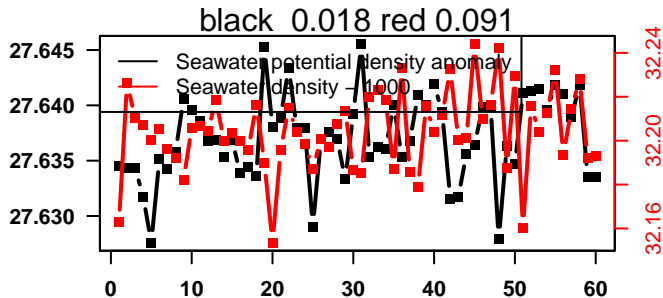

2015-10-21 14:57:25 2015-10-26 01:37:26

lovbio042d_075_00_06.txt

nb days: 4.5 freq: 10 min

2015-10-26 14:20:40 2015-10-31 01:00:41

lovbio042d_076_00_06.txt

nb days: 4.4 freq: 9.8 min

2015-10-31 15:40:56 2015-11-03 02:20:58