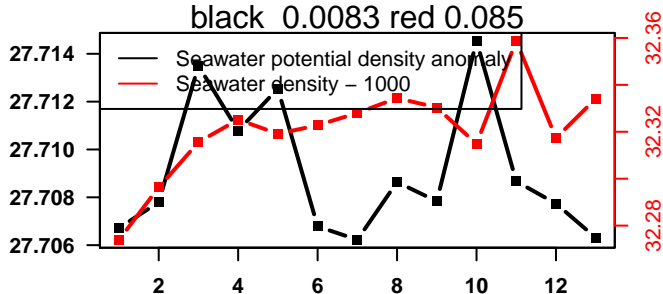

lovbio042d_014_00_06.txt

nb days: 0.4 freq: 8.8 min

2015-02-07 15:16:37 2015-02-08 01:56:38

lovbio042d_015_00_06.txt

nb days: 0.4 freq: 8.4 min

2015-02-08 15:56:41 2015-02-09 02:36:42

lovbio042d_016_00_06.txt

nb days: 0.4 freq: 8.9 min

2015-02-09 15:40:16 2015-02-10 02:20:17

lovbio042d_017_00_06.txt

nb days: 0.4 freq: 8.6 min

2015-02-10 15:46:19 2015-02-11 02:26:20

lovbio042d_018_00_06.txt

nb days: 0.4 freq: 8.8 min