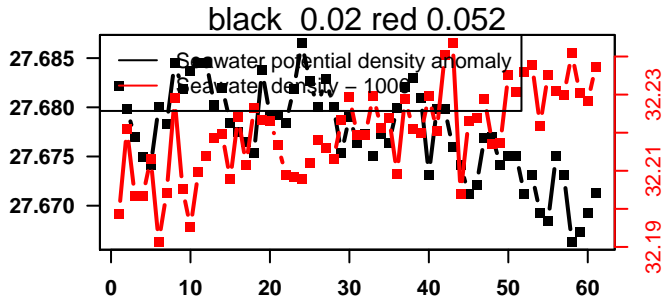

nb days: 2.3 freq: 9.7 min

2015-11-09 14:11:16 2015-11-12 02:11:15

lovbio042d_080_00_06.txt

nb days: 2.5 freq: 9.9 min

2015-11-12 14:08:45 2015-11-15 02:08:44

lovbio042d_081_00_06.txt

nb days: 2.5 freq: 9.9 min