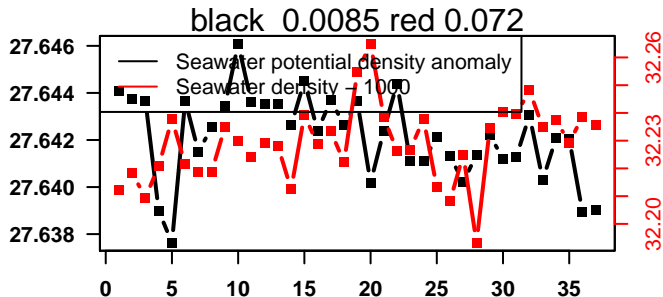

nb days: 2.5 freq: 9.9 min

2015-11-30 21:09:23 2015-12-03 02:29:24

lovbio042d_087_00_06.txt

nb days: 2.2 freq: 9.9 min

2015-12-03 14:46:43 2015-12-05 01:26:44

lovbio042d_088_00_06.txt

nb days: 1.4 freq: 9.6 min