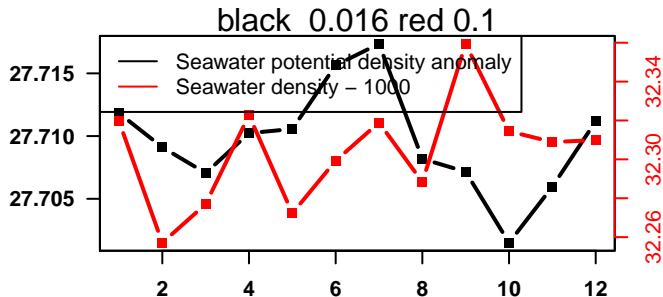

2015-01-28 16:10:07 2015-01-29 02:50:08

lovbio042d_005_00_06.txt

nb days: 0.4 freq: 9 min

2015-01-29 16:13:19 2015-01-30 02:53:20

lovbio042d_006_00_06.txt

nb days: 0.4 freq: 9 min

2015-01-30 17:25:55 2015-01-31 01:25:56

lovbio042d_007_00_06.txt

nb days: 0.3 freq: 7.6 min

2015-01-31 15:18:11 2015-02-01 01:58:12

lovbio042d_008_00_06.txt

nb days: 0.4 freq: 8.4 min

2015-02-01 16:40:06 2015-02-02 03:20:07

lovbio042d_009_00_06.txt