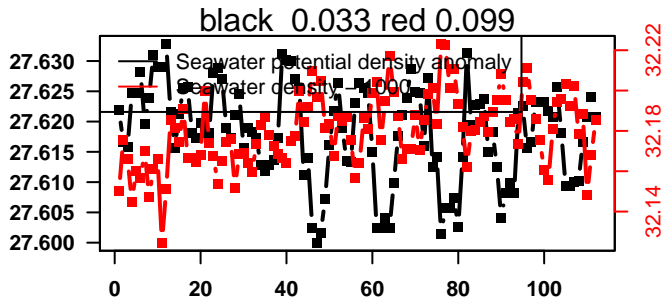

2016-05-31 12:51:28 2016-06-04 23:31:29

lovbio042d_143_00_06.txt

nb days: 4.4 freq: 9.8 min

2016-06-05 17:49:56 2016-06-10 01:49:58

lovbio042d_144_00_06.txt

nb days: 4.3 freq: 10 min

2016-06-10 10:02:29 2016-06-15 00:02:28