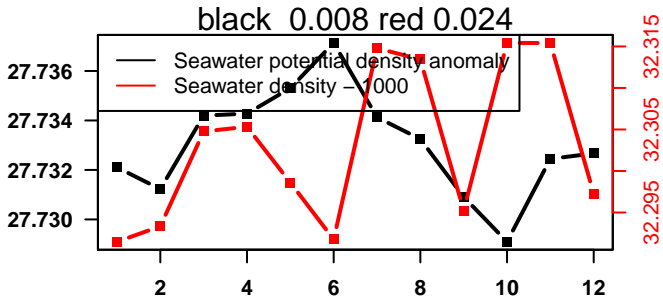

2016-04-10 15:24:01 2016-04-11 02:04:02