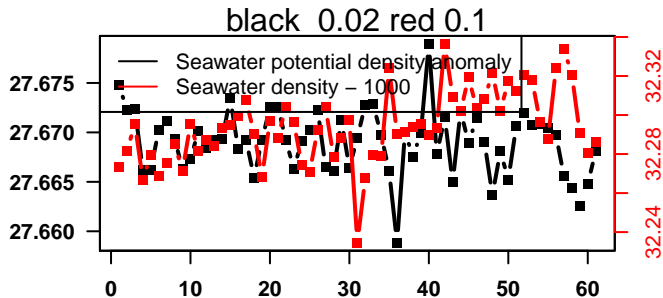

2015-11-15 14:32:29 2015-11-18 02:32:28