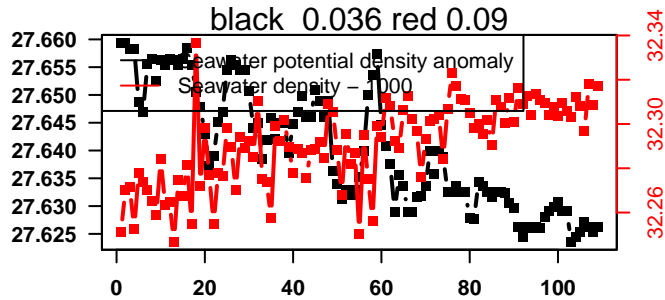

2016-06-25 13:50:06 2016-06-30 00:30:08