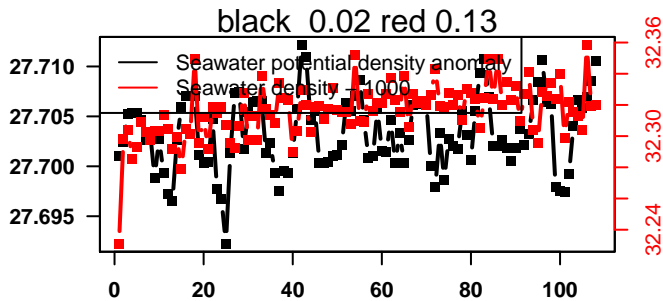

2015-02-24 14:05:19 2015-02-26 03:25:20

lovbio042d_026_00_06.txt

nb days: 1.6 freq: 9.9 min

2015-02-26 16:25:32 2015-02-28 03:05:33

lovbio042d_027_00_06.txt

nb days: 1.4 freq: 9.8 min

2015-02-28 16:02:51 2015-03-05 02:42:52

lovbio042d_028_00_06.txt

nb days: 4.4 freq: 9.9 min

2015-03-05 16:01:07 2015-03-10 02:41:08

lovbio042d_029_00_06.txt

nb days: 4.4 freq: 9.9 min

2015-03-10 15:25:46 2015-03-15 02:05:47

lovbio042d_030_00_06.txt

nb days: 4.4 freq: 9.8 min

2015-03-15 16:24:24 2015-03-20 03:04:25

lovbio042d_031_00_06.txt

nb days: 4.4 freq: 9.9 min

2015-03-20 15:33:47 2015-03-25 02:13:48

lovbio042d_032_00_06.txt

nb days: 4.4 freq: 9.8 min