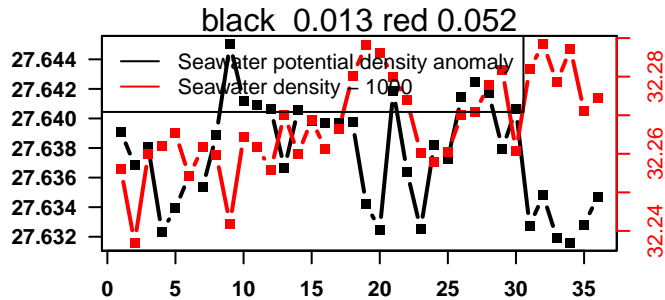

2015-12-05 15:13:21 2015-12-07 01:53:23