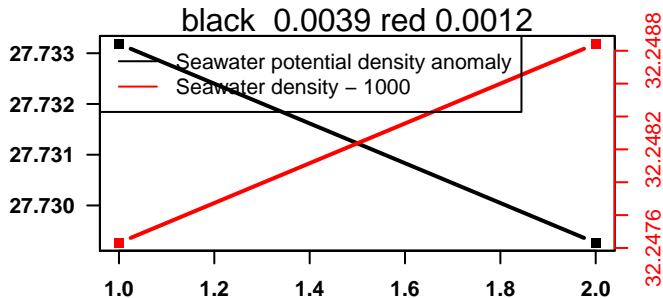

nb days: 0.9 freq: 9 min

2016-04-08 05:08:10 2016-04-08 13:08:12

lovbio042d_129_00_06.txt

nb days: 0.3 freq: 8.1 min

2016-04-09 01:48:54 2016-04-09 01:49:00

lovbio042d_130_00_06.txt

nb days: 0 freq: 0 min

2016-04-09 14:42:05 2016-04-10 01:22:06