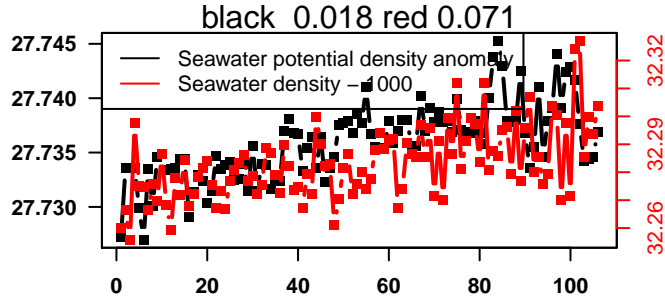

2016-04-26 16:05:07 2016-05-01 01:05:12