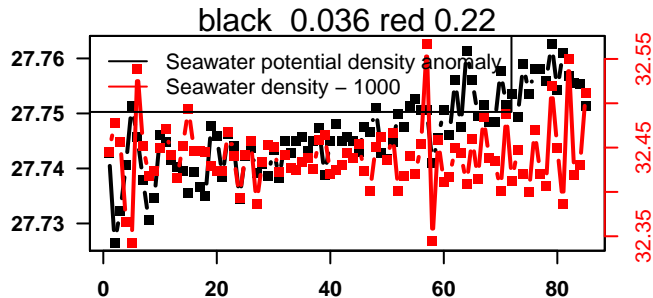

2016-01-08 14:42:41 2016-01-12 02:42:45