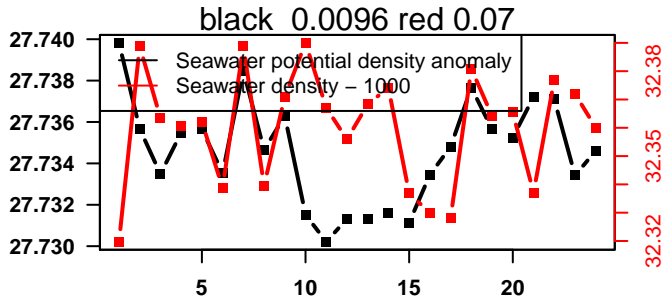

lovbio042d_126_00_06.txt

nb days: 3.4 freq: 9.9 min

2016-04-01 14:10:23 2016-04-06 00:50:24

lovbio042d_127_00_06.txt

nb days: 4.4 freq: 9.8 min

2016-04-06 15:22:30 2016-04-07 12:42:32

lovbio042d_128_00_06.txt