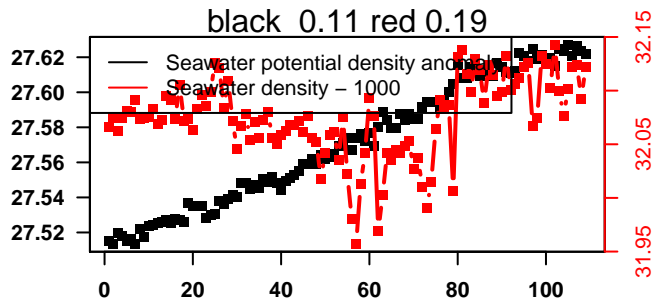

2015-10-21 14:57:25 2015-10-26 01:37:26

lovbio042d_075_00_06.txt

nb days: 4.5 freq: 10 min

2015-10-26 14:20:40 2015-10-31 01:00:41

lovbio042d_076_00_06.txt

nb days: 4.4 freq: 9.8 min

2015-10-31 15:40:56 2015-11-03 02:20:58