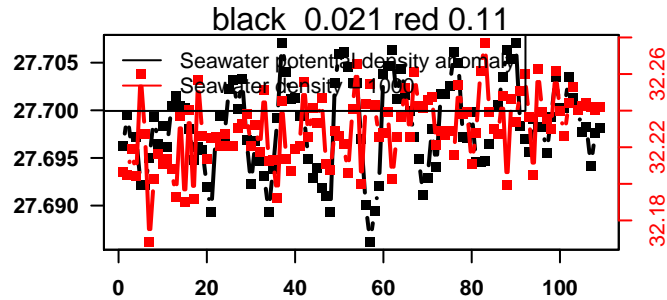

2015-02-24 14:05:19 2015-02-26 03:25:20

lovbio042d_026_00_06.txt

nb days: 1.6 freq: 9.9 min

2015-02-26 16:25:32 2015-02-28 03:05:33

lovbio042d_027_00_06.txt

nb days: 1.4 freq: 9.8 min

2015-02-28 16:02:51 2015-03-05 02:42:52

lovbio042d_028_00_06.txt

nb days: 4.4 freq: 9.9 min

2015-03-05 16:01:07 2015-03-10 02:41:08

lovbio042d_029_00_06.txt

nb days: 4.4 freq: 9.9 min

2015-03-10 15:25:46 2015-03-15 02:05:47

lovbio042d_030_00_06.txt

nb days: 4.4 freq: 9.8 min

2015-03-15 16:24:24 2015-03-20 03:04:25

lovbio042d_031_00_06.txt

nb days: 4.4 freq: 9.9 min

2015-03-20 15:33:47 2015-03-25 02:13:48

lovbio042d_032_00_06.txt

nb days: 4.4 freq: 9.8 min