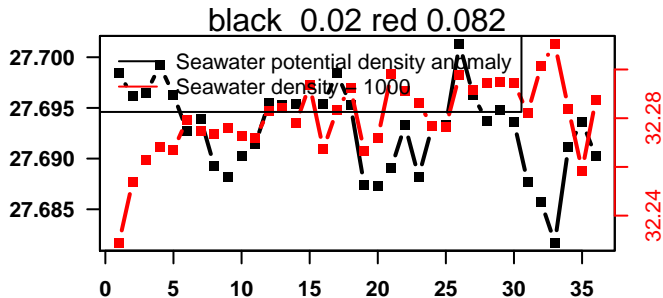

nb days: 1.4 freq: 9.6 min

2015-02-20 15:09:59 2015-02-22 01:50:00

lovbio042d_024_00_06.txt

nb days: 1.4 freq: 9.4 min

2015-02-22 15:45:27 2015-02-24 02:25:28

lovbio042d_025_00_06.txt

nb days: 1.4 freq: 9.6 min

2015-02-24 14:05:19 2015-02-26 03:25:20

lovbio042d_026_00_06.txt

nb days: 1.6 freq: 9.9 min

2015-02-26 16:25:32 2015-02-28 03:05:33

lovbio042d_027_00_06.txt

nb days: 1.4 freq: 9.8 min

2015-02-28 16:02:51 2015-03-05 02:42:52