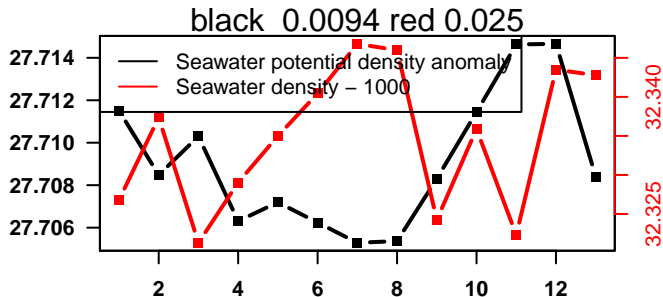

nb days: 0.4 freq: 9.4 min

2015-02-02 15:22:40 2015-02-03 02:02:41

lovbio042d_010_00_06.txt

nb days: 0.4 freq: 8.4 min

2015-02-03 15:28:03 2015-02-04 02:08:04

lovbio042d_011_00_06.txt

nb days: 0.4 freq: 8.5 min

2015-02-04 15:06:31 2015-02-05 01:46:32

lovbio042d_012_00_06.txt

nb days: 0.4 freq: 8.3 min

2015-02-05 15:36:24 2015-02-06 02:16:25

lovbio042d_013_00_06.txt

nb days: 0.4 freq: 8.6 min

2015-02-06 15:45:12 2015-02-07 02:25:13

lovbio042d_014_00_06.txt

nb days: 0.4 freq: 8.8 min

2015-02-07 15:16:37 2015-02-08 01:56:38

lovbio042d_015_00_06.txt

nb days: 0.4 freq: 8.4 min

2015-02-08 15:56:41 2015-02-09 02:36:42

lovbio042d_016_00_06.txt