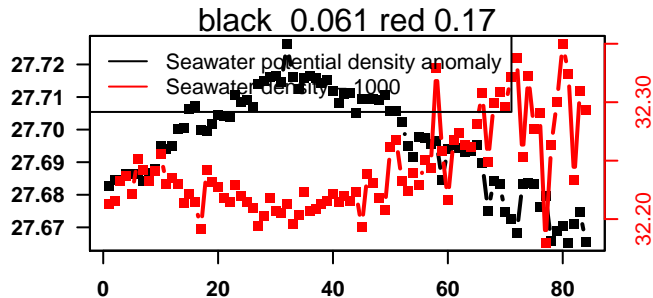

2016-02-05 15:29:34 2016-02-09 02:09:35