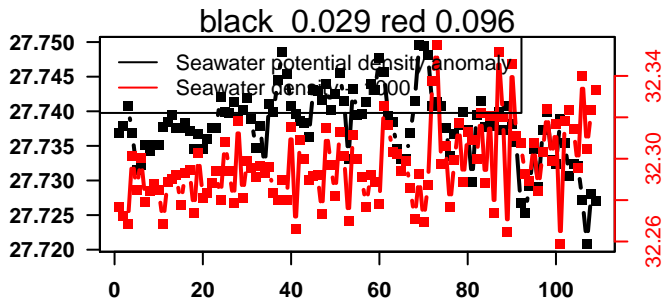

2016-04-16 14:47:15 2016-04-21 01:27:16