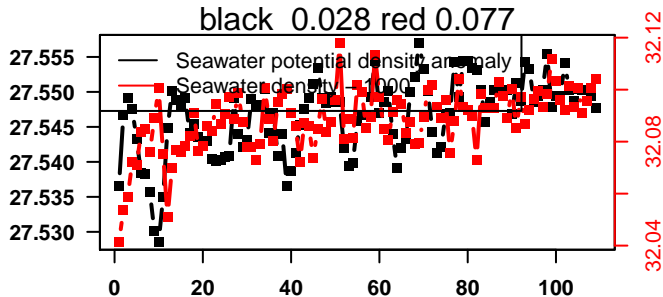

lovbio042d_063_00_06.txt

nb days: 4.4 freq: 9.9 min

2015-08-27 15:32:38 2015-09-01 02:12:40

lovbio042d_064_00_06.txt

nb days: 4.4 freq: 9.9 min

2015-09-01 14:29:19 2015-09-06 01:09:20

lovbio042d_065_00_06.txt

nb days: 4.4 freq: 9.8 min

2015-09-06 13:07:08 2015-09-11 02:27:09

lovbio042d_066_00_06.txt

nb days: 4.6 freq: 10 min

2015-09-11 13:52:59 2015-09-16 00:33:00

lovbio042d_067_00_06.txt

nb days: 4.4 freq: 9.8 min