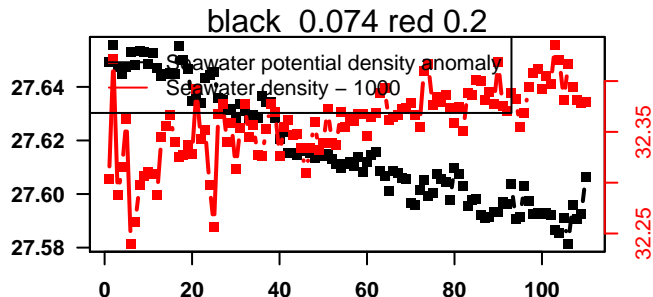

2015-06-18 13:15:19 2015-06-23 02:35:20