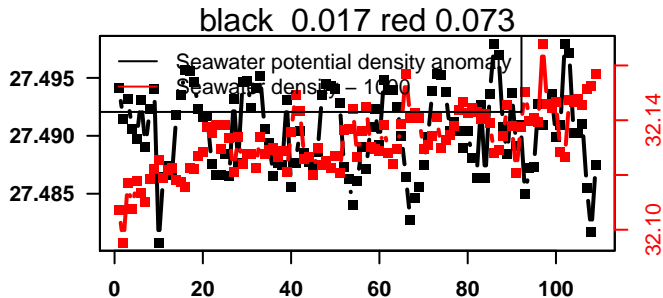

lovbio042d_070_00_06.txt

nb days: 4.4 freq: 9.9 min

2015-10-01 16:09:45 2015-10-06 02:49:47

lovbio042d_071_00_06.txt

nb days: 4.4 freq: 10 min

2015-10-06 14:47:23 2015-10-11 01:27:24

lovbio042d_072_00_06.txt