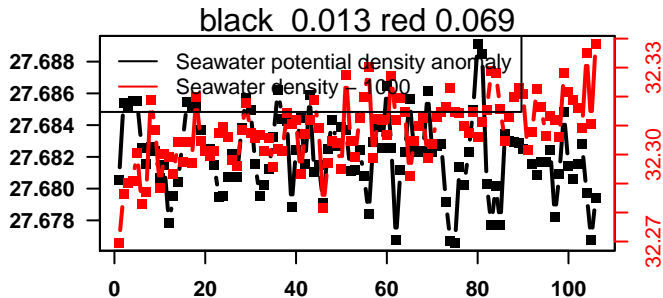

lovbio042d_138_00_06.txt

nb days: 4.4 freq: 9.9 min

2016-05-11 11:23:59 2016-05-16 01:23:58

lovbio042d_139_00_06.txt

nb days: 4.6 freq: 9.9 min

2016-05-16 15:56:19 2016-05-21 00:56:24

lovbio042d_140_00_06.txt