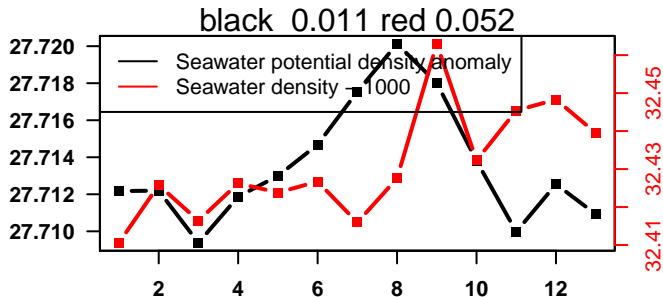

nb days: 0.4 freq: 8.9 min

2015-02-09 15:40:16 2015-02-10 02:20:17

lovbio042d_017_00_06.txt

nb days: 0.4 freq: 8.6 min

2015-02-10 15:46:19 2015-02-11 02:26:20

lovbio042d_018_00_06.txt

nb days: 0.4 freq: 8.8 min