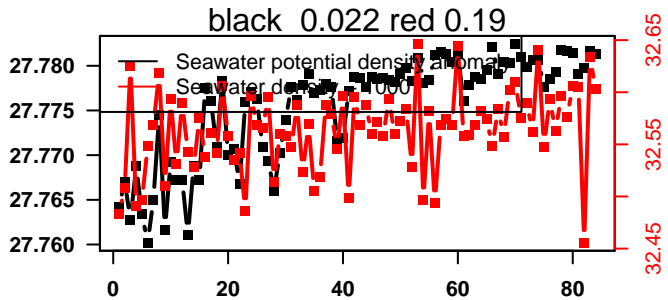

lovbio042d_105_00_06.txt

nb days: 1.3 freq: 9.3 min

2016-01-08 14:42:41 2016-01-12 02:42:45

lovbio042d_106_00_06.txt

nb days: 3.5 freq: 10 min

2016-01-12 15:28:27 2016-01-16 02:08:29

lovbio042d_107_00_06.txt