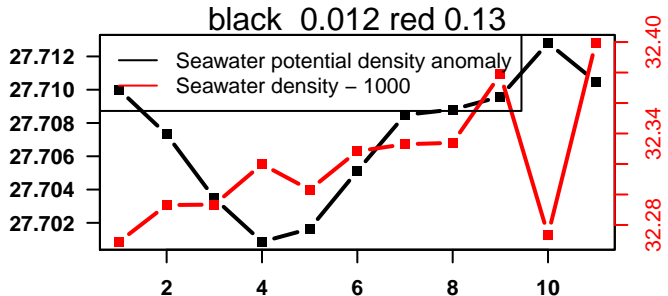

2015-01-24 08:55:08 2015-01-24 08:55:13

lovbio042d_000_00_06.txt

nb days: 0 freq: 0.1 min

2015-01-24 22:02:11 2015-01-24 22:02:16

lovbio042d_001_00_06.txt

nb days: 0 freq: 0 min

2015-01-25 21:26:04 2015-01-25 21:26:09