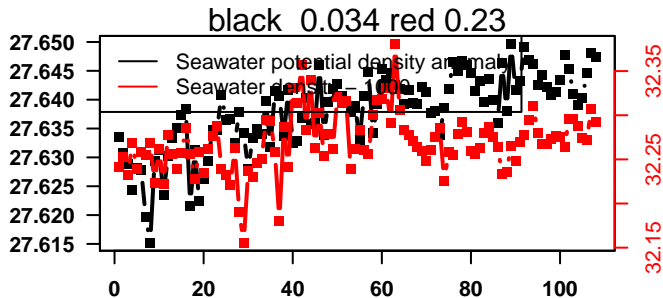

nb days: 4.4 freq: 9.8 min

2015-04-19 17:07:14 2015-04-24 03:47:15

lovbio042d_038_00_06.txt

nb days: 4.4 freq: 10 min

2015-04-24 16:05:25 2015-04-29 02:45:26

lovbio042d_039_00_06.txt

nb days: 4.4 freq: 9.9 min