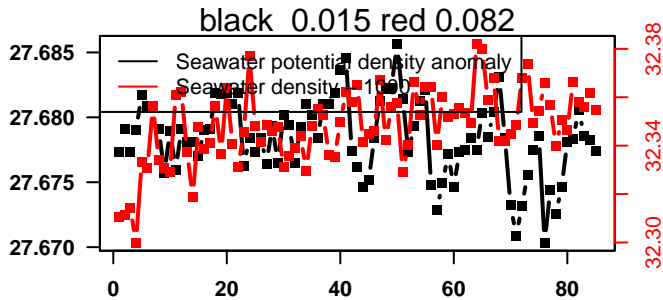

lovbio042d_119_00_06.txt

nb days: 3.5 freq: 9.9 min

2016-03-04 15:52:16 2016-03-08 02:32:18

lovbio042d_120_00_06.txt

nb days: 3.4 freq: 9.9 min

2016-03-08 14:38:17 2016-03-12 02:38:21

lovbio042d_121_00_06.txt