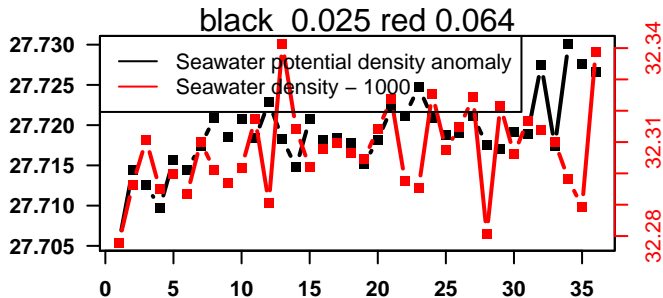

2016-01-02 15:15:30 2016-01-04 01:55:32