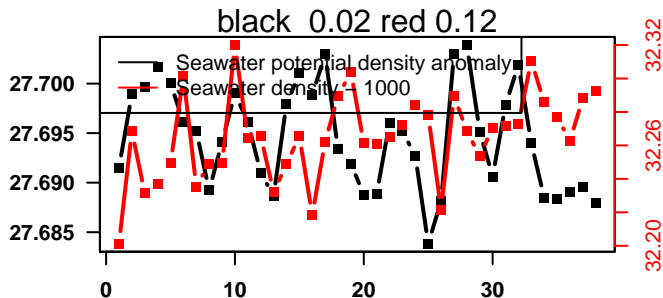

nb days: 1.4 freq: 9.6 min

2015-02-20 15:09:59 2015-02-22 01:50:00

lovbio042d_024_00_06.txt

nb days: 1.4 freq: 9.4 min

2015-02-22 15:45:27 2015-02-24 02:25:28

lovbio042d_025_00_06.txt

nb days: 1.4 freq: 9.6 min

2015-02-24 14:05:19 2015-02-26 03:25:20

lovbio042d_026_00_06.txt

nb days: 1.6 freq: 9.9 min

2015-02-26 16:25:32 2015-02-28 03:05:33

lovbio042d_027_00_06.txt

nb days: 1.4 freq: 9.8 min

2015-02-28 16:02:51 2015-03-05 02:42:52