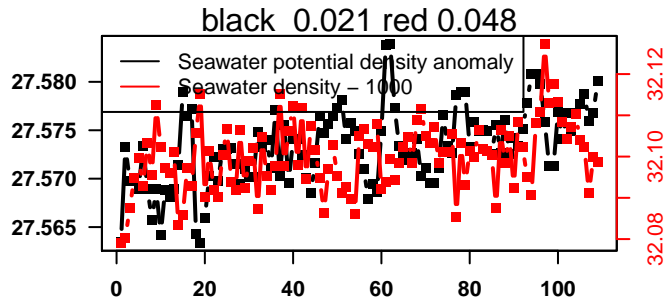

lovbio042d_152_00_06.txt

nb days: 4.4 freq: 9.9 min

2016-07-20 13:18:18 2016-07-24 23:58:19

lovbio042d_153_00_06.txt

nb days: 4.4 freq: 9.8 min

2016-07-25 13:43:07 2016-07-30 00:23:08

lovbio042d_154_00_06.txt