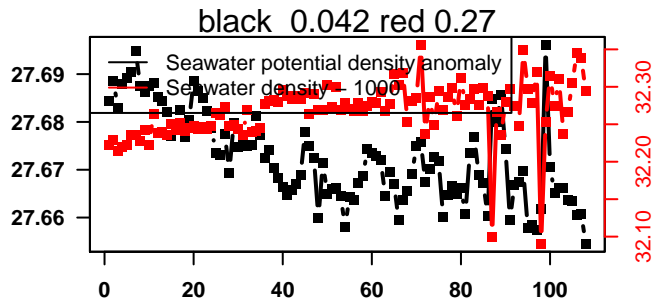

2015-06-03 15:53:31 2015-06-08 02:33:32

lovbio042d_047_00_06.txt

nb days: 4.4 freq: 9.9 min

2015-06-08 15:23:43 2015-06-13 02:03:44

lovbio042d_048_00_06.txt

nb days: 4.4 freq: 9.8 min

2015-06-13 15:32:31 2015-06-18 02:12:32

lovbio042d_049_00_06.txt

nb days: 4.4 freq: 9.9 min

2015-06-18 13:15:19 2015-06-23 02:35:20

lovbio042d_050_00_06.txt

nb days: 4.6 freq: 10 min

2015-06-23 16:10:28 2015-06-28 02:50:29

lovbio042d_051_00_06.txt