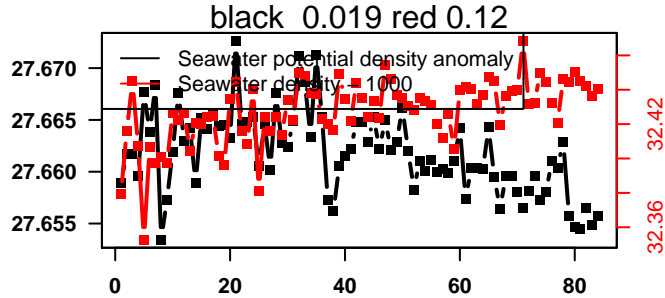

2016-03-20 15:10:51 2016-03-24 01:50:52

lovbio042d_124_00_06.txt

nb days: 3.4 freq: 9.9 min

2016-03-24 15:11:42 2016-03-28 01:51:44

lovbio042d_125_00_06.txt

nb days: 3.4 freq: 9.7 min

2016-03-28 15:37:25 2016-04-01 02:17:27