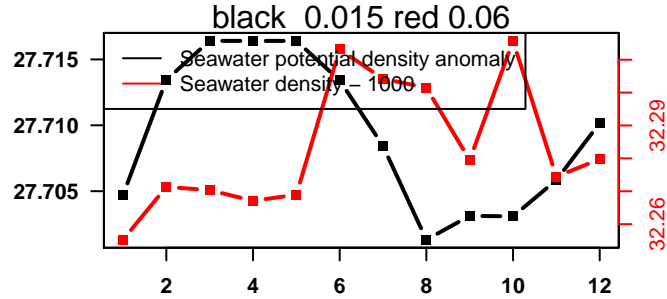

lovbio042d_002_00_06.txt

nb days: 0 freq: 0 min

2015-01-26 16:17:27 2015-01-26 16:17:32

lovbio042d_003_00_06.txt

nb days: 0 freq: 0 min

2015-01-27 15:58:50 2015-01-28 02:38:51

lovbio042d_004_00_06.txt

nb days: 0.4 freq: 8.9 min