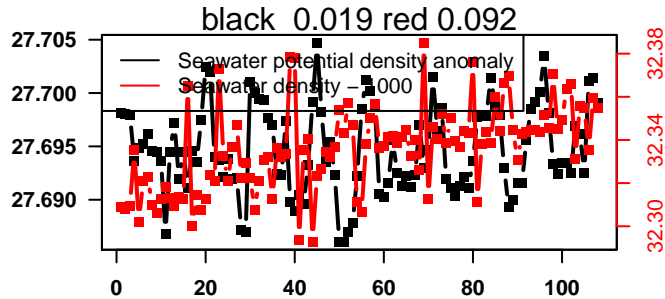

nb days: 1.4 freq: 9.6 min

2015-02-20 15:09:59 2015-02-22 01:50:00

lovbio042d_024_00_06.txt

nb days: 1.4 freq: 9.4 min

2015-02-22 15:45:27 2015-02-24 02:25:28

lovbio042d_025_00_06.txt

nb days: 1.4 freq: 9.6 min

2015-02-24 14:05:19 2015-02-26 03:25:20

lovbio042d_026_00_06.txt

nb days: 1.6 freq: 9.9 min

2015-02-26 16:25:32 2015-02-28 03:05:33

lovbio042d_027_00_06.txt

nb days: 1.4 freq: 9.8 min

2015-02-28 16:02:51 2015-03-05 02:42:52

lovbio042d_028_00_06.txt

nb days: 4.4 freq: 9.9 min

2015-03-05 16:01:07 2015-03-10 02:41:08

lovbio042d_029_00_06.txt

nb days: 4.4 freq: 9.9 min

2015-03-10 15:25:46 2015-03-15 02:05:47

lovbio042d_030_00_06.txt