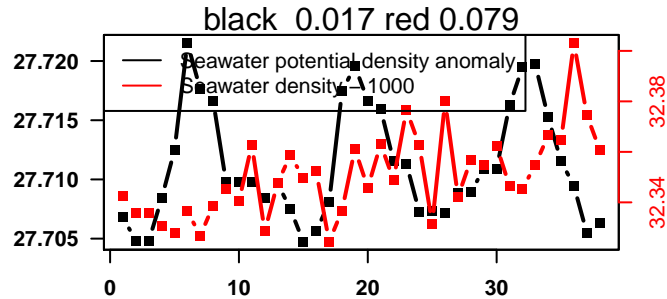

nb days: 0.4 freq: 8.9 min

2015-02-09 15:40:16 2015-02-10 02:20:17

lovbio042d_017_00_06.txt

nb days: 0.4 freq: 8.6 min

2015-02-10 15:46:19 2015-02-11 02:26:20

lovbio042d_018_00_06.txt

nb days: 0.4 freq: 8.8 min

2015-02-11 14:57:56 2015-02-12 01:37:57

lovbio042d_019_00_06.txt

nb days: 0.4 freq: 8.2 min

2015-02-12 14:36:41 2015-02-14 01:16:42

lovbio042d_020_00_06.txt

nb days: 1.4 freq: 9.3 min

2015-02-14 15:57:07 2015-02-16 02:37:08

lovbio042d_021_00_06.txt

nb days: 1.4 freq: 9.6 min

2015-02-16 14:38:17 2015-02-18 01:18:18

lovbio042d_022_00_06.txt

nb days: 1.4 freq: 9.3 min

2015-02-18 16:00:46 2015-02-20 02:40:47

lovbio042d_023_00_06.txt