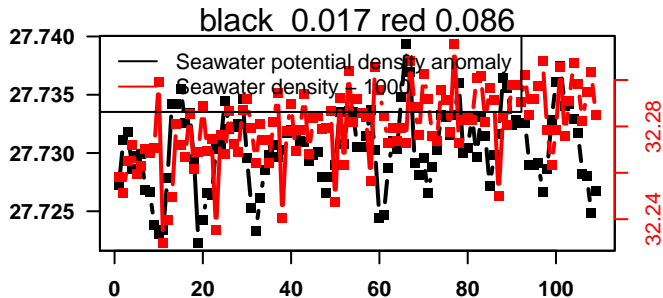

2015-04-29 15:59:35 2015-05-04 02:39:36

lovbio042d_040_00_06.txt

nb days: 4.4 freq: 9.9 min

2015-05-04 16:14:32 2015-05-09 02:54:33

lovbio042d_041_00_06.txt

nb days: 4.4 freq: 9.9 min

2015-05-09 15:47:31 2015-05-14 02:27:32