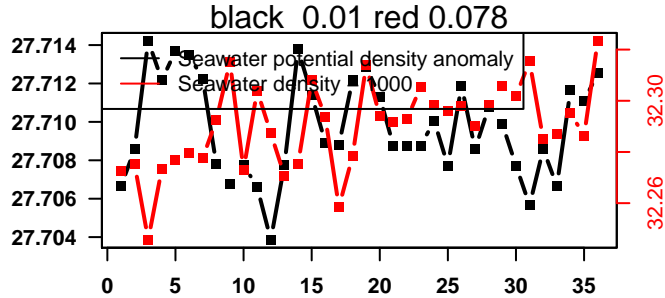

lovbio042d_021_00_06.txt

nb days: 1.4 freq: 9.6 min

2015-02-16 14:38:17 2015-02-18 01:18:18

lovbio042d_022_00_06.txt

nb days: 1.4 freq: 9.3 min

2015-02-18 16:00:46 2015-02-20 02:40:47

lovbio042d_023_00_06.txt

nb days: 1.4 freq: 9.6 min

2015-02-20 15:09:59 2015-02-22 01:50:00

lovbio042d_024_00_06.txt

nb days: 1.4 freq: 9.4 min

2015-02-22 15:45:27 2015-02-24 02:25:28

lovbio042d_025_00_06.txt

nb days: 1.4 freq: 9.6 min