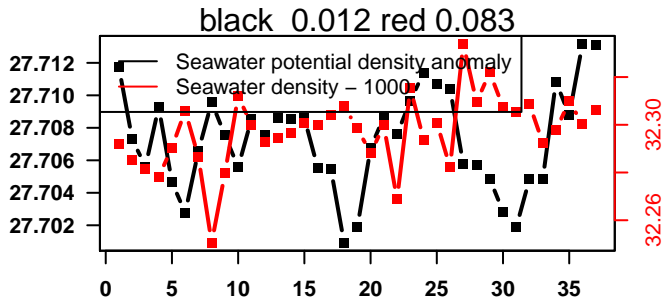

lovbio042d_021_00_06.txt

nb days: 1.4 freq: 9.6 min

2015-02-16 14:38:17 2015-02-18 01:18:18

lovbio042d_022_00_06.txt

nb days: 1.4 freq: 9.3 min

2015-02-18 16:00:46 2015-02-20 02:40:47

lovbio042d_023_00_06.txt

nb days: 1.4 freq: 9.6 min

2015-02-20 15:09:59 2015-02-22 01:50:00

lovbio042d_024_00_06.txt

nb days: 1.4 freq: 9.4 min

2015-02-22 15:45:27 2015-02-24 02:25:28

lovbio042d_025_00_06.txt

nb days: 1.4 freq: 9.6 min