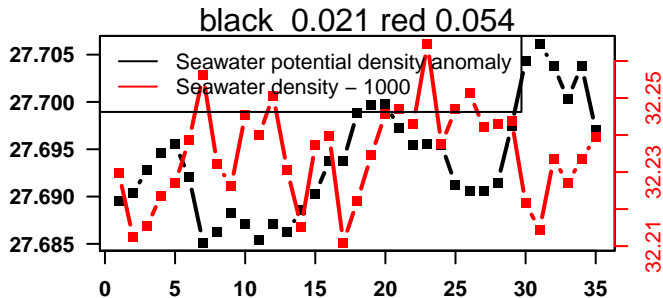

2015-12-29 16:53:21 2015-12-31 00:53:23