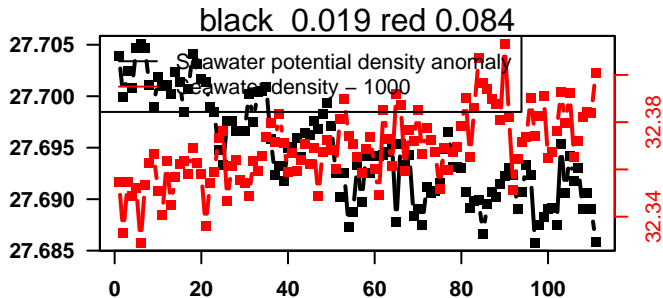

2016-05-11 11:23:59 2016-05-16 01:23:58