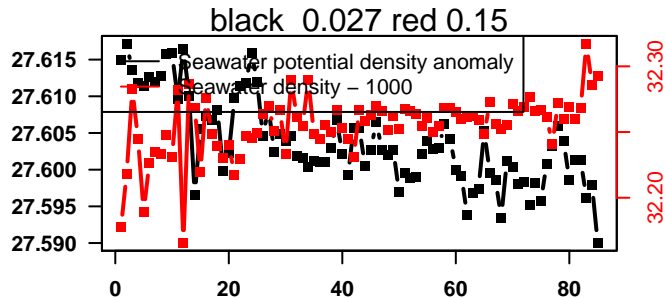

2016-02-21 14:43:34 2016-02-25 02:43:38