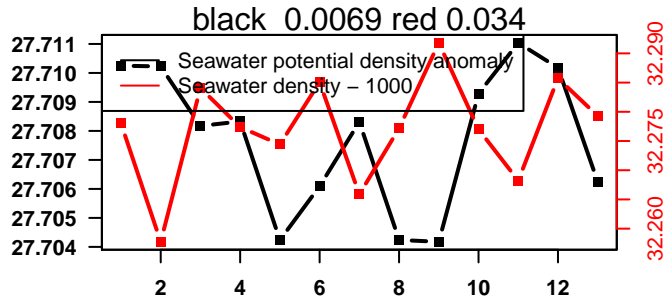

nb days: 0.4 freq: 9.4 min

2015-02-02 15:22:40 2015-02-03 02:02:41

lovbio042d_010_00_06.txt

nb days: 0.4 freq: 8.4 min

2015-02-03 15:28:03 2015-02-04 02:08:04

lovbio042d_011_00_06.txt

nb days: 0.4 freq: 8.5 min

2015-02-04 15:06:31 2015-02-05 01:46:32

lovbio042d_012_00_06.txt

nb days: 0.4 freq: 8.3 min

2015-02-05 15:36:24 2015-02-06 02:16:25

lovbio042d_013_00_06.txt

nb days: 0.4 freq: 8.6 min

2015-02-06 15:45:12 2015-02-07 02:25:13

lovbio042d_014_00_06.txt

nb days: 0.4 freq: 8.8 min

2015-02-07 15:16:37 2015-02-08 01:56:38

lovbio042d_015_00_06.txt

nb days: 0.4 freq: 8.4 min

2015-02-08 15:56:41 2015-02-09 02:36:42

lovbio042d_016_00_06.txt