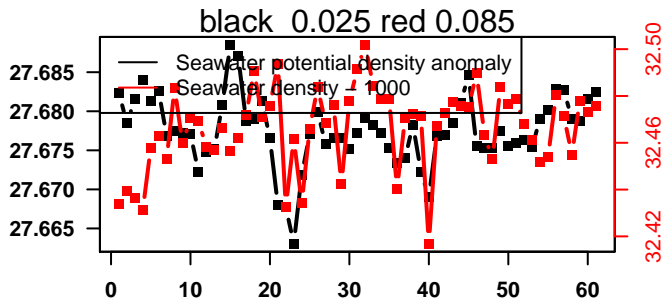

2015-11-24 14:42:42 2015-11-27 02:42:41