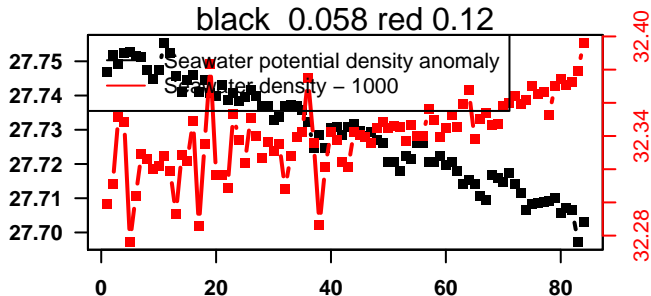

2016-01-24 15:15:36 2016-01-28 01:55:38

lovbio042d_110_00_06.txt

nb days: 3.4 freq: 9.9 min

2016-01-28 15:12:59 2016-02-01 01:53:01

lovbio042d_111_00_06.txt

nb days: 3.4 freq: 9.9 min

2016-02-01 14:34:12 2016-02-05 02:34:16