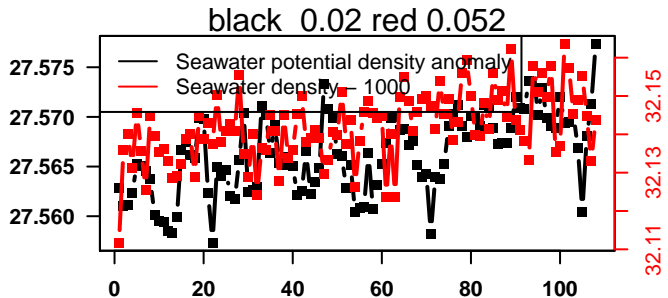

2016-07-05 16:47:08 2016-07-10 01:47:13

lovbio042d_150_00_06.txt

nb days: 4.4 freq: 10 min

2016-07-10 14:19:03 2016-07-15 00:59:04

lovbio042d_151_00_06.txt

nb days: 4.4 freq: 9.9 min

2016-07-15 14:07:39 2016-07-20 00:47:41