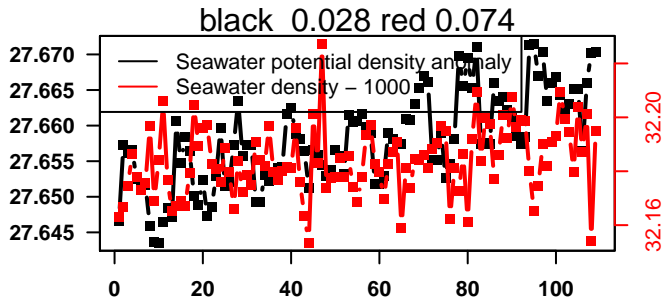

2015-06-03 15:53:31 2015-06-08 02:33:32