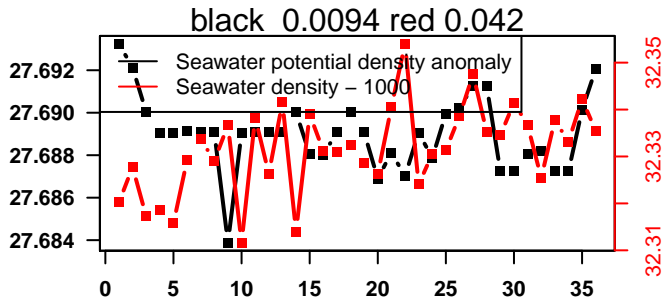

nb days: 1.3 freq: 9.2 min

2015-12-15 15:32:16 2015-12-17 02:12:17

lovbio042d_094_00_06.txt

nb days: 1.4 freq: 9.8 min

2015-12-17 15:36:40 2015-12-19 02:16:42

lovbio042d_095_00_06.txt

nb days: 1.4 freq: 9.8 min