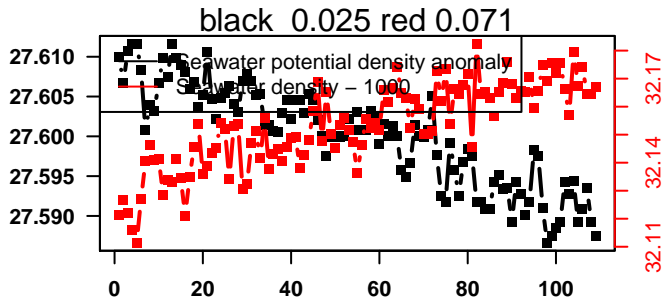

nb days: 4.4 freq: 9.8 min

2016-06-25 13:50:06 2016-06-30 00:30:08

lovbio042d_148_00_06.txt

nb days: 4.4 freq: 9.9 min

2016-06-30 13:36:02 2016-07-05 00:16:03

lovbio042d_149_00_06.txt

nb days: 4.4 freq: 9.8 min