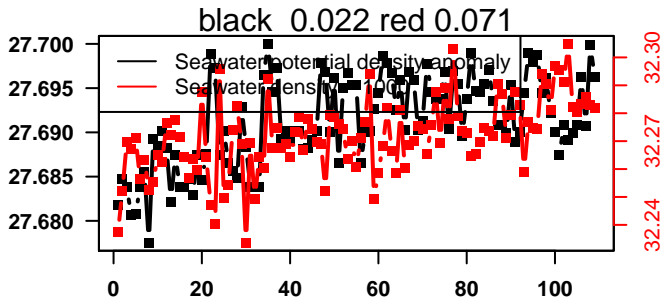

nb days: 4.4 freq: 9.8 min

2015-03-15 16:24:24 2015-03-20 03:04:25

lovbio042d_031_00_06.txt

nb days: 4.4 freq: 9.9 min

2015-03-20 15:33:47 2015-03-25 02:13:48

lovbio042d_032_00_06.txt

nb days: 4.4 freq: 9.8 min

2015-03-25 15:12:10 2015-03-30 01:52:11

lovbio042d_033_00_06.txt

nb days: 4.4 freq: 9.7 min

2015-03-30 15:37:24 2015-04-04 02:17:25

lovbio042d_034_00_06.txt

nb days: 4.4 freq: 9.8 min

2015-04-04 15:49:47 2015-04-09 02:29:48

lovbio042d_035_00_06.txt

nb days: 4.4 freq: 9.9 min

2015-04-09 15:35:01 2015-04-14 02:15:02

lovbio042d_036_00_06.txt

nb days: 4.4 freq: 9.8 min

2015-04-14 15:38:13 2015-04-19 02:18:14

lovbio042d_037_00_06.txt