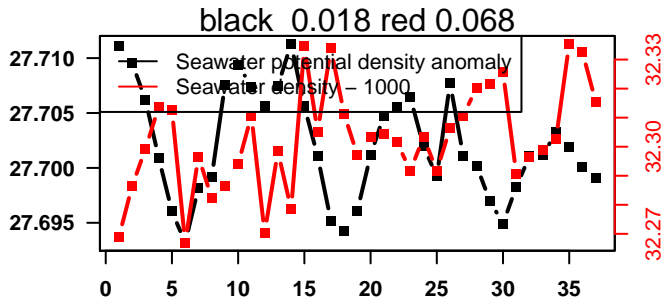

lovbio042d_021_00_06.txt

nb days: 1.4 freq: 9.6 min

2015-02-16 14:38:17 2015-02-18 01:18:18

lovbio042d_022_00_06.txt

nb days: 1.4 freq: 9.3 min

2015-02-18 16:00:46 2015-02-20 02:40:47

lovbio042d_023_00_06.txt

nb days: 1.4 freq: 9.6 min

2015-02-20 15:09:59 2015-02-22 01:50:00

lovbio042d_024_00_06.txt

nb days: 1.4 freq: 9.4 min

2015-02-22 15:45:27 2015-02-24 02:25:28

lovbio042d_025_00_06.txt

nb days: 1.4 freq: 9.6 min

2015-02-24 14:05:19 2015-02-26 03:25:20

lovbio042d_026_00_06.txt

nb days: 1.6 freq: 9.9 min

2015-02-26 16:25:32 2015-02-28 03:05:33

lovbio042d_027_00_06.txt

nb days: 1.4 freq: 9.8 min

2015-02-28 16:02:51 2015-03-05 02:42:52