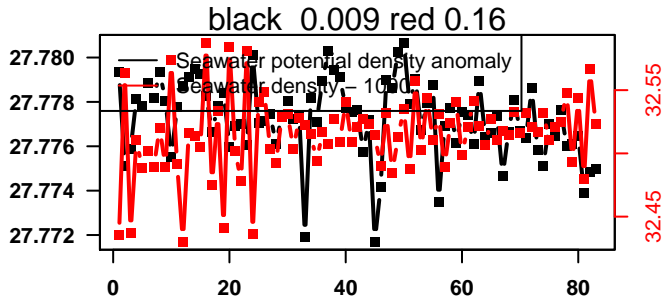

2016-01-16 16:11:39 2016-01-20 02:51:41