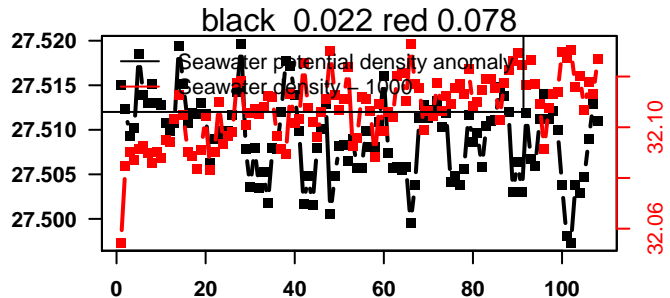

2015-09-16 15:08:24 2015-09-21 01:48:26

lovbio042d_068_00_06.txt

nb days: 4.4 freq: 9.9 min

2015-09-21 15:04:07 2015-09-26 01:44:09

lovbio042d_069_00_06.txt

nb days: 4.4 freq: 9.9 min

2015-09-26 15:06:47 2015-10-01 01:46:49