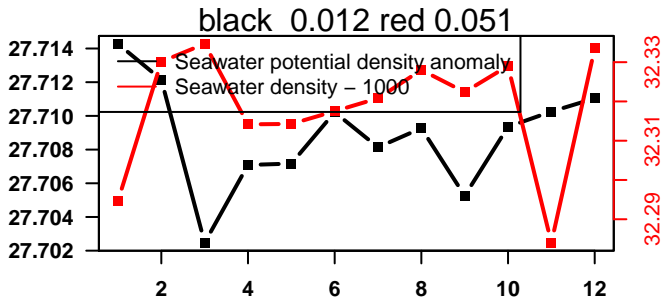

lovbio042d_014_00_06.txt

nb days: 0.4 freq: 8.8 min

2015-02-07 15:16:37 2015-02-08 01:56:38

lovbio042d_015_00_06.txt

nb days: 0.4 freq: 8.4 min

2015-02-08 15:56:41 2015-02-09 02:36:42

lovbio042d_016_00_06.txt

nb days: 0.4 freq: 8.9 min

2015-02-09 15:40:16 2015-02-10 02:20:17

lovbio042d_017_00_06.txt

nb days: 0.4 freq: 8.6 min

2015-02-10 15:46:19 2015-02-11 02:26:20

lovbio042d_018_00_06.txt

nb days: 0.4 freq: 8.8 min