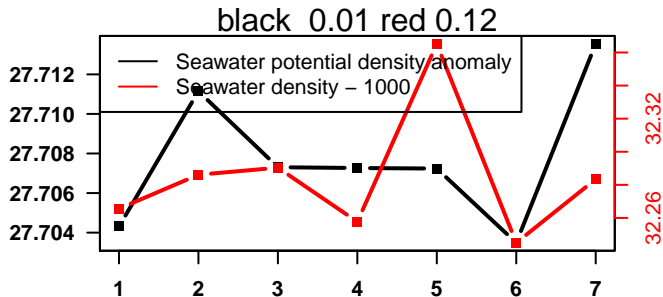

2015-01-24 08:55:08 2015-01-24 08:55:13

lovbio042d_000_00_06.txt

nb days: 0 freq: 0.1 min

2015-01-24 22:02:11 2015-01-24 22:02:16

lovbio042d_001_00_06.txt

nb days: 0 freq: 0 min

2015-01-25 21:26:04 2015-01-25 21:26:09