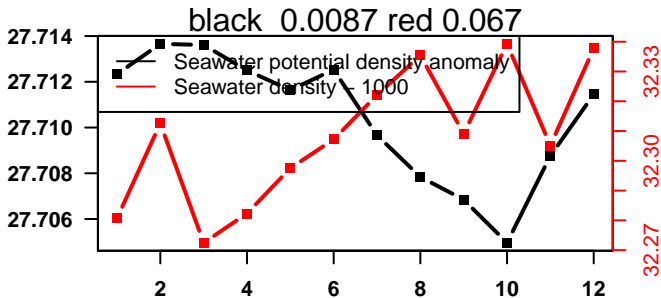

2015-01-26 16:17:27 2015-01-26 16:17:32