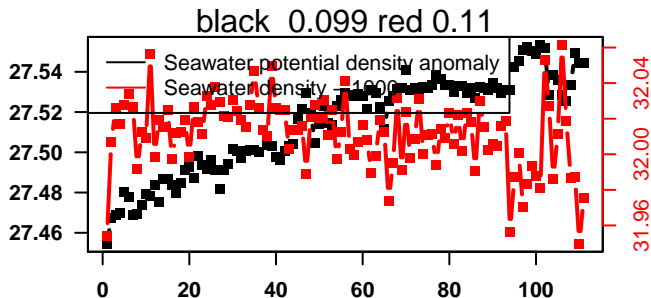

2015-07-08 14:25:05 2015-07-13 01:05:06

lovbio042d_054_00_06.txt

nb days: 4.4 freq: 9.8 min

2015-07-13 15:32:19 2015-07-18 02:12:20

lovbio042d_055_00_06.txt

nb days: 4.4 freq: 9.9 min

2015-07-18 12:18:31 2015-07-23 01:38:32