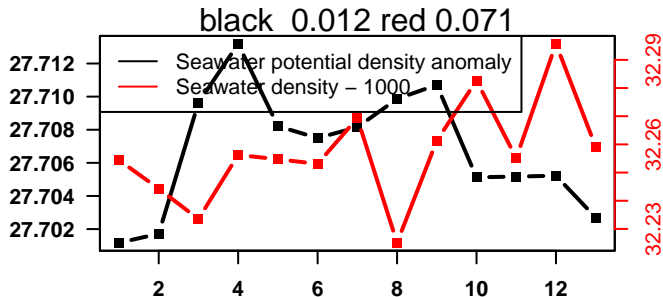

2015-02-11 14:57:56 2015-02-12 01:37:57