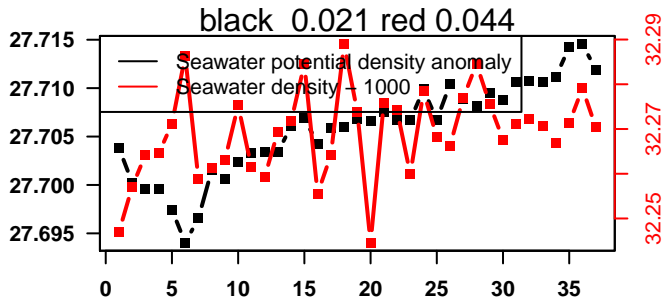

nb days: 1.4 freq: 10 min

2015-12-29 16:53:21 2015-12-31 00:53:23

lovbio042d_101_00_06.txt

nb days: 1.3 freq: 9.4 min

2015-12-31 14:35:07 2016-01-02 01:15:08

lovbio042d_102_00_06.txt

nb days: 1.4 freq: 9.5 min