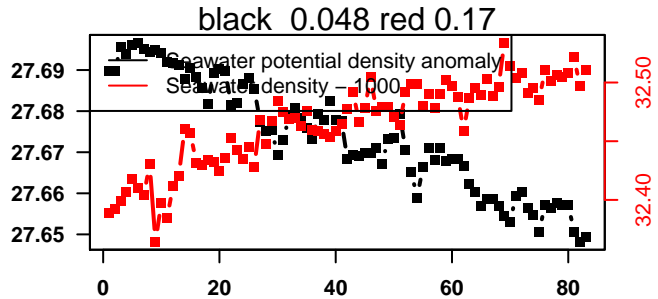

2016-02-13 16:15:06 2016-02-17 00:15:08