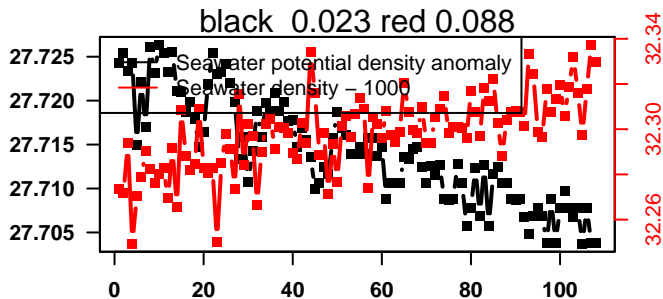

2016-04-26 16:05:07 2016-05-01 01:05:12

lovbio042d_136_00_06.txt

nb days: 4.4 freq: 9.9 min

2016-05-01 12:50:52 2016-05-05 23:30:53

lovbio042d_137_00_06.txt

nb days: 4.4 freq: 9.8 min

2016-05-06 14:44:24 2016-05-11 01:24:26