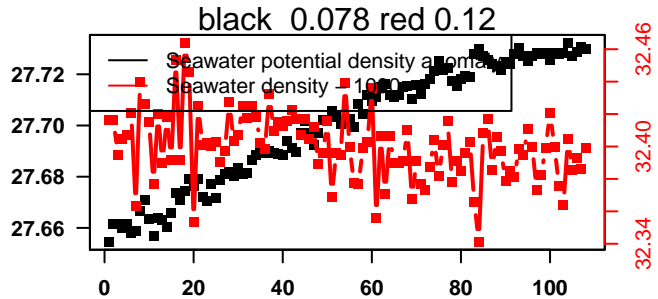

2015-04-29 15:59:35 2015-05-04 02:39:36

lovbio042d_040_00_06.txt

nb days: 4.4 freq: 9.9 min

2015-05-04 16:14:32 2015-05-09 02:54:33

lovbio042d_041_00_06.txt

nb days: 4.4 freq: 9.9 min

2015-05-09 15:47:31 2015-05-14 02:27:32