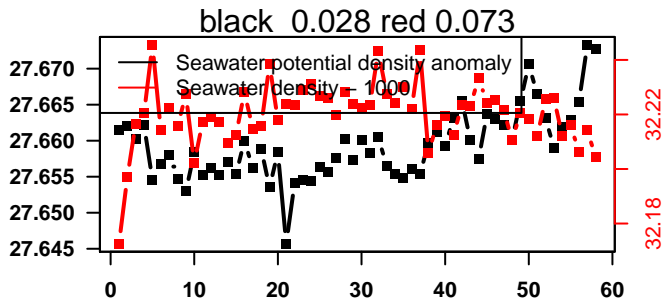

2015-11-15 14:32:29 2015-11-18 02:32:28

lovbio042d_082_00_06.txt

nb days: 2.5 freq: 9.9 min

2015-11-18 17:07:56 2015-11-21 01:07:58

lovbio042d_083_00_06.txt

nb days: 2.3 freq: 9.7 min

2015-11-21 14:00:26 2015-11-24 02:00:25