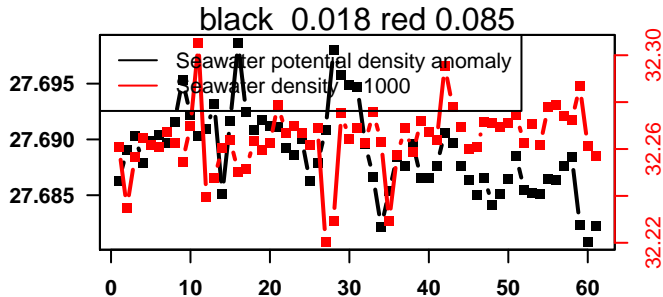

2015-11-09 14:11:16 2015-11-12 02:11:15