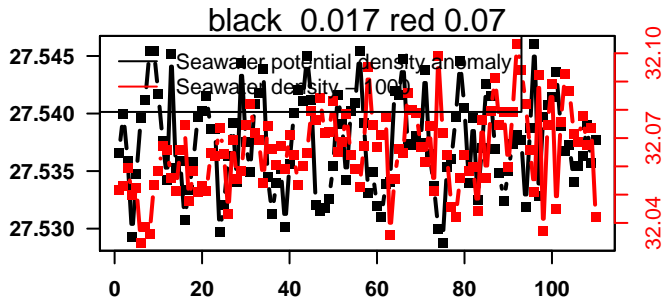

nb days: 4.4 freq: 9.8 min

2015-09-06 13:07:08 2015-09-11 02:27:09

lovbio042d_066_00_06.txt

nb days: 4.6 freq: 10 min

2015-09-11 13:52:59 2015-09-16 00:33:00

lovbio042d_067_00_06.txt

nb days: 4.4 freq: 9.8 min