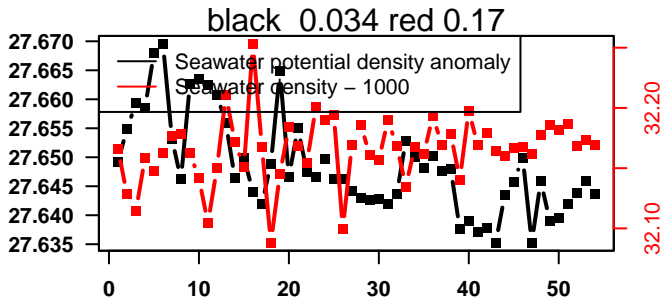

2015-11-30 21:09:23 2015-12-03 02:29:24