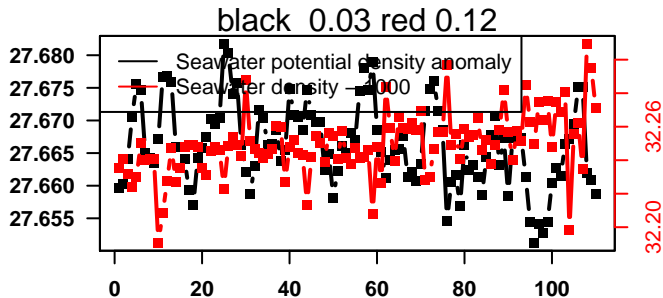

2016-05-31 12:51:28 2016-06-04 23:31:29