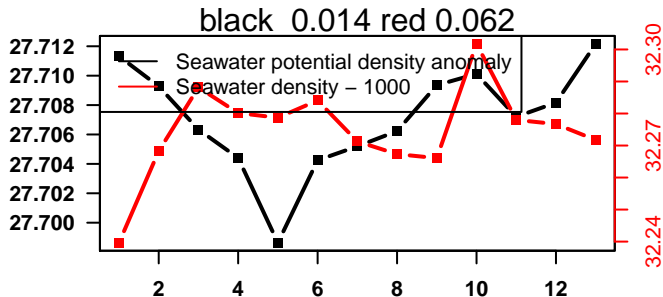

nb days: 0.4 freq: 9.4 min

2015-02-02 15:22:40 2015-02-03 02:02:41

lovbio042d_010_00_06.txt

nb days: 0.4 freq: 8.4 min

2015-02-03 15:28:03 2015-02-04 02:08:04

lovbio042d_011_00_06.txt

nb days: 0.4 freq: 8.5 min

2015-02-04 15:06:31 2015-02-05 01:46:32

lovbio042d_012_00_06.txt

nb days: 0.4 freq: 8.3 min

2015-02-05 15:36:24 2015-02-06 02:16:25

lovbio042d_013_00_06.txt

nb days: 0.4 freq: 8.6 min

2015-02-06 15:45:12 2015-02-07 02:25:13

lovbio042d_014_00_06.txt

nb days: 0.4 freq: 8.8 min

2015-02-07 15:16:37 2015-02-08 01:56:38

lovbio042d_015_00_06.txt

nb days: 0.4 freq: 8.4 min

2015-02-08 15:56:41 2015-02-09 02:36:42

lovbio042d_016_00_06.txt