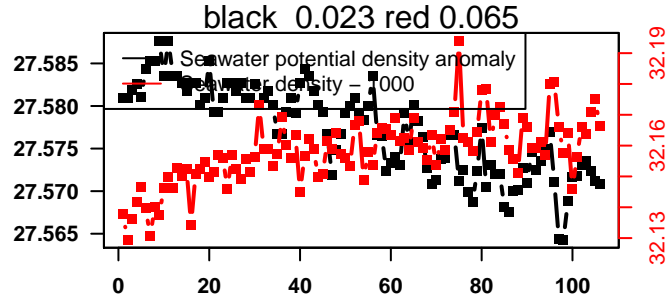

2016-07-05 16:47:08 2016-07-10 01:47:13