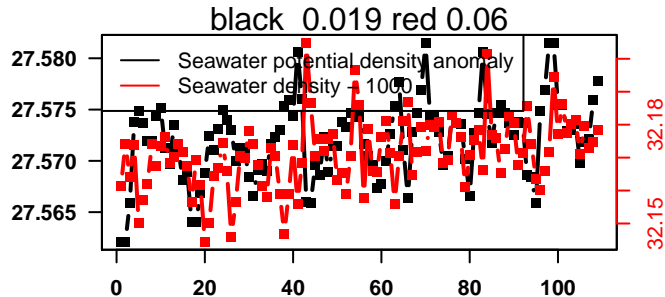

2016-07-20 13:18:18 2016-07-24 23:58:19