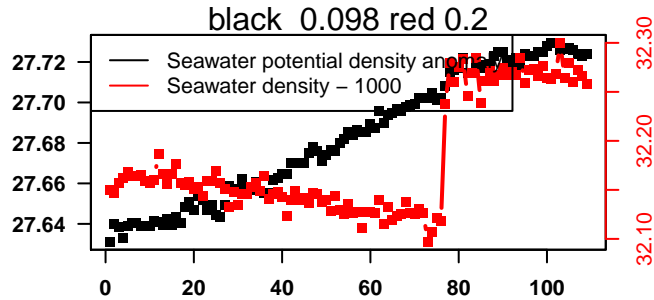

2016-04-01 14:10:23 2016-04-06 00:50:24