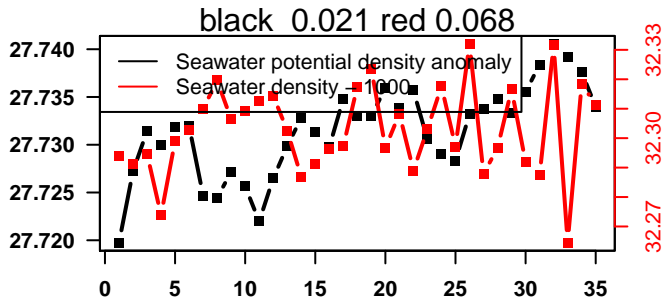

2016-01-02 15:15:30 2016-01-04 01:55:32

lovbio042d_103_00_06.txt

nb days: 1.4 freq: 9.7 min

2016-01-04 14:38:14 2016-01-06 01:18:15

lovbio042d_104_00_06.txt

nb days: 1.4 freq: 9.5 min

2016-01-06 16:40:30 2016-01-08 00:40:32