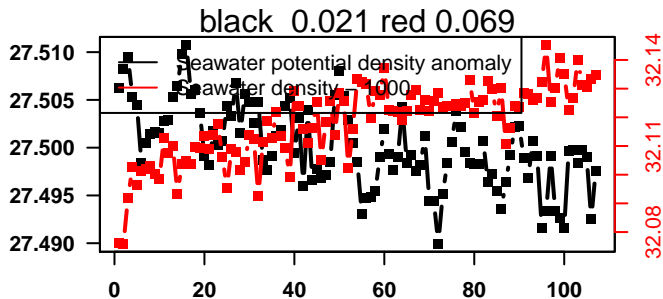

2015-10-01 16:09:45 2015-10-06 02:49:47