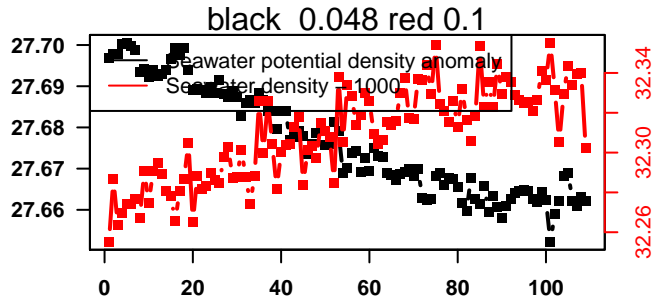

nb days: 4.4 freq: 9.9 min

2015-05-24 16:35:04 2015-05-29 03:15:05

lovbio042d_045_00_06.txt

nb days: 4.4 freq: 9.9 min

2015-05-29 14:59:11 2015-06-03 01:39:12

lovbio042d_046_00_06.txt

nb days: 4.4 freq: 9.8 min

2015-06-03 15:53:31 2015-06-08 02:33:32

lovbio042d_047_00_06.txt

nb days: 4.4 freq: 9.9 min

2015-06-08 15:23:43 2015-06-13 02:03:44

lovbio042d_048_00_06.txt

nb days: 4.4 freq: 9.8 min

2015-06-13 15:32:31 2015-06-18 02:12:32