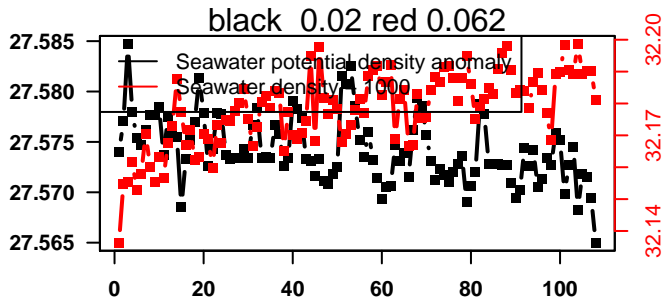

2016-07-05 16:47:08 2016-07-10 01:47:13

lovbio042d_150_00_06.txt

nb days: 4.4 freq: 10 min

2016-07-10 14:19:03 2016-07-15 00:59:04

lovbio042d_151_00_06.txt

nb days: 4.4 freq: 9.9 min

2016-07-15 14:07:39 2016-07-20 00:47:41