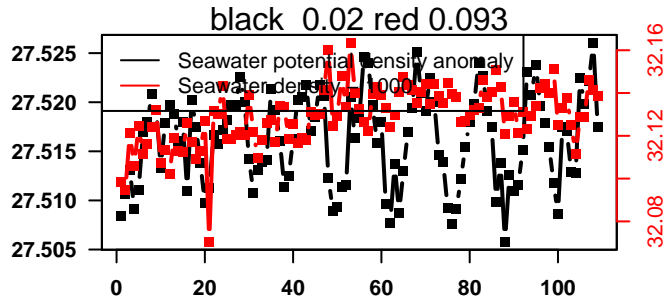

2015-08-12 14:02:50 2015-08-17 00:42:51

lovbio042d_061_00_06.txt

nb days: 4.4 freq: 9.8 min

2015-07-08 14:25:07 2015-08-22 00:46:34

lovbio042d_062_00_06.txt

nb days: 44.4 freq: 10.9 min

2015-08-22 15:30:29 2015-08-27 02:10:31