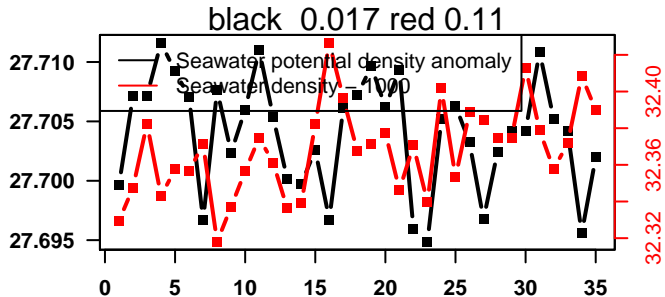

lovbio042d_091_00_06.txt

nb days: 1.6 freq: 9.8 min

2015-12-11 13:29:46 2015-12-13 02:49:47

lovbio042d_092_00_06.txt

nb days: 1.6 freq: 10 min

2015-12-13 16:20:54 2015-12-15 00:20:56

lovbio042d_093_00_06.txt