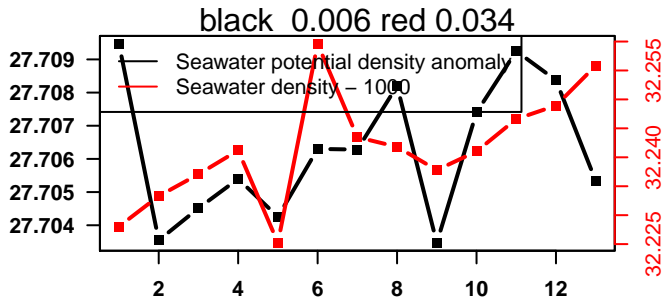

nb days: 0.4 freq: 9.4 min

2015-02-02 15:22:40 2015-02-03 02:02:41

lovbio042d_010_00_06.txt

nb days: 0.4 freq: 8.4 min

2015-02-03 15:28:03 2015-02-04 02:08:04

lovbio042d_011_00_06.txt

nb days: 0.4 freq: 8.5 min