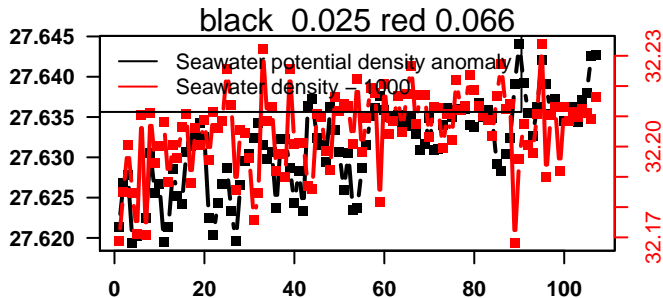

2016-06-15 15:41:26 2016-06-20 00:41:31