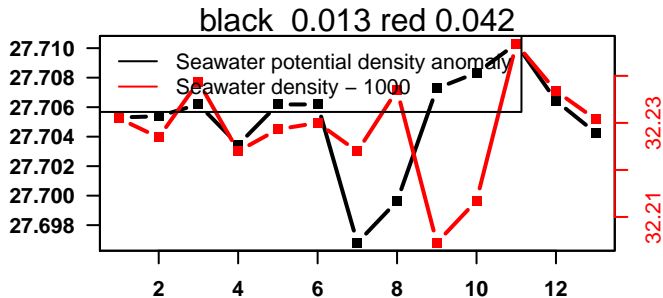

2015-02-04 15:06:31 2015-02-05 01:46:32