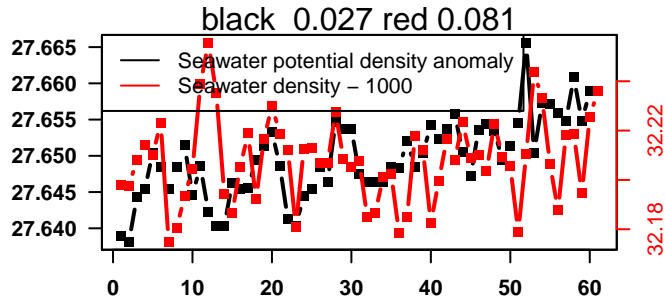

2015-11-03 14:10:18 2015-11-06 02:10:17