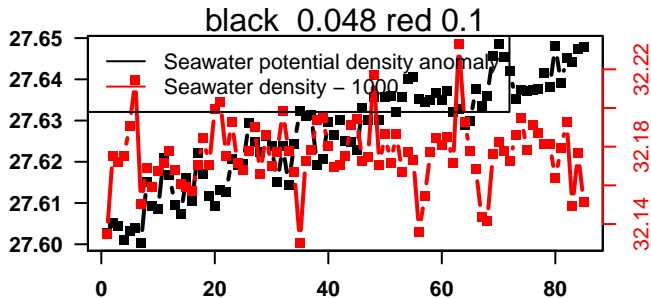

2016-02-21 14:43:34 2016-02-25 02:43:38

lovbio042d_117_00_06.txt

nb days: 3.5 freq: 10 min

2016-02-25 14:00:03 2016-02-29 02:00:07

lovbio042d_118_00_06.txt

nb days: 3.5 freq: 9.9 min

2016-02-29 14:09:59 2016-03-04 02:10:03