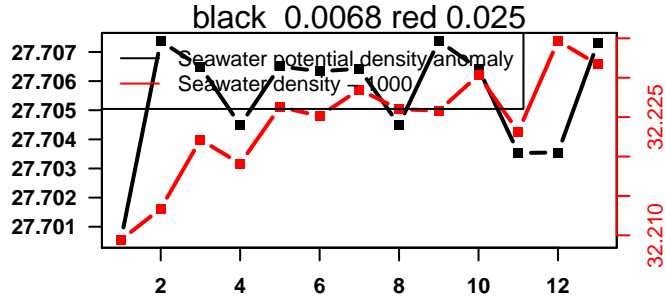

lovbio042d_007_00_06.txt

nb days: 0.3 freq: 7.6 min

2015-01-31 15:18:11 2015-02-01 01:58:12

lovbio042d_008_00_06.txt

nb days: 0.4 freq: 8.4 min

2015-02-01 16:40:06 2015-02-02 03:20:07

lovbio042d_009_00_06.txt

nb days: 0.4 freq: 9.4 min

2015-02-02 15:22:40 2015-02-03 02:02:41

lovbio042d_010_00_06.txt

nb days: 0.4 freq: 8.4 min

2015-02-03 15:28:03 2015-02-04 02:08:04

lovbio042d_011_00_06.txt

nb days: 0.4 freq: 8.5 min