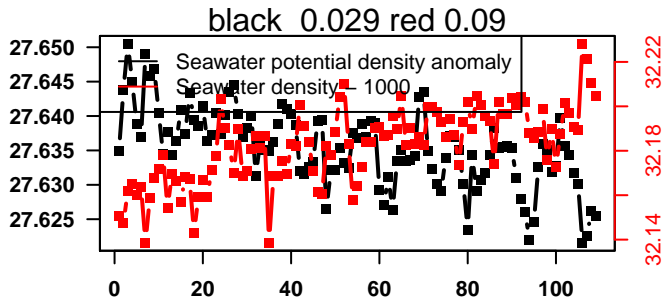

lovbio042d_035_00_06.txt

nb days: 4.4 freq: 9.9 min

2015-04-09 15:35:01 2015-04-14 02:15:02

lovbio042d_036_00_06.txt

nb days: 4.4 freq: 9.8 min

2015-04-14 15:38:13 2015-04-19 02:18:14

lovbio042d_037_00_06.txt

nb days: 4.4 freq: 9.8 min

2015-04-19 17:07:14 2015-04-24 03:47:15

lovbio042d_038_00_06.txt

nb days: 4.4 freq: 10 min

2015-04-24 16:05:25 2015-04-29 02:45:26

lovbio042d_039_00_06.txt

nb days: 4.4 freq: 9.9 min