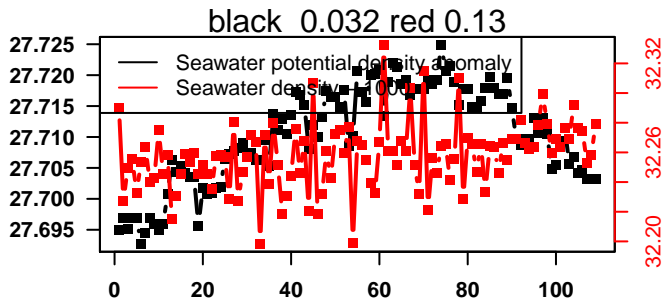

nb days: 4.4 freq: 9.9 min

2015-05-24 16:35:04 2015-05-29 03:15:05

lovbio042d_045_00_06.txt

nb days: 4.4 freq: 9.9 min

2015-05-29 14:59:11 2015-06-03 01:39:12

lovbio042d_046_00_06.txt

nb days: 4.4 freq: 9.8 min

2015-06-03 15:53:31 2015-06-08 02:33:32

lovbio042d_047_00_06.txt

nb days: 4.4 freq: 9.9 min

2015-06-08 15:23:43 2015-06-13 02:03:44

lovbio042d_048_00_06.txt

nb days: 4.4 freq: 9.8 min

2015-06-13 15:32:31 2015-06-18 02:12:32

lovbio042d_049_00_06.txt

nb days: 4.4 freq: 9.9 min

2015-06-18 13:15:19 2015-06-23 02:35:20

lovbio042d_050_00_06.txt

nb days: 4.6 freq: 10 min

2015-06-23 16:10:28 2015-06-28 02:50:29

lovbio042d_051_00_06.txt