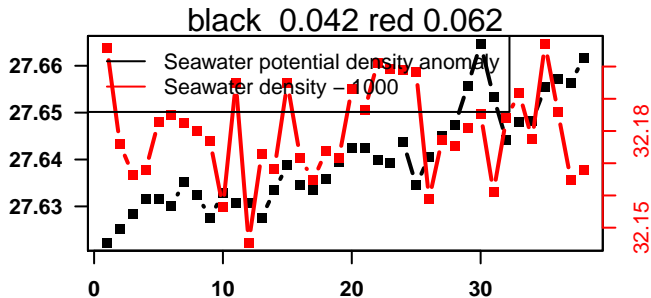

2015-12-05 15:13:21 2015-12-07 01:53:23

lovbio042d_089_00_06.txt

nb days: 1.4 freq: 9.7 min

2015-12-07 13:53:18 2015-12-09 00:33:19

lovbio042d_090_00_06.txt

nb days: 1.4 freq: 9.3 min

2015-12-09 13:04:42 2015-12-11 02:24:43