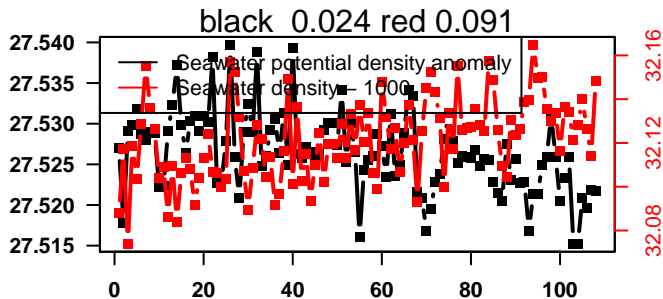

nb days: 4.4 freq: 9.8 min

2015-09-06 13:07:08 2015-09-11 02:27:09

lovbio042d_066_00_06.txt

nb days: 4.6 freq: 10 min

2015-09-11 13:52:59 2015-09-16 00:33:00

lovbio042d_067_00_06.txt

nb days: 4.4 freq: 9.8 min

2015-09-16 15:08:24 2015-09-21 01:48:26

lovbio042d_068_00_06.txt

nb days: 4.4 freq: 9.9 min

2015-09-21 15:04:07 2015-09-26 01:44:09

lovbio042d_069_00_06.txt

nb days: 4.4 freq: 9.9 min

2015-09-26 15:06:47 2015-10-01 01:46:49