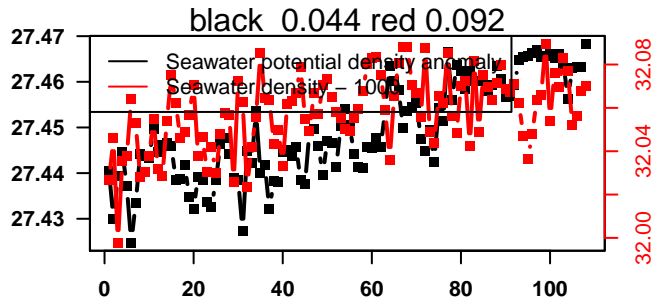

nb days: 4.4 freq: 10 min

2015-06-28 13:43:52 2015-07-03 00:23:53

lovbio042d_052_00_06.txt

nb days: 4.4 freq: 9.8 min

2015-07-03 14:37:00 2015-07-08 01:17:01

lovbio042d_053_00_06.txt

nb days: 4.4 freq: 9.8 min

2015-07-08 14:25:05 2015-07-13 01:05:06

lovbio042d_054_00_06.txt

nb days: 4.4 freq: 9.8 min

2015-07-13 15:32:19 2015-07-18 02:12:20

lovbio042d_055_00_06.txt

nb days: 4.4 freq: 9.9 min

2015-07-18 12:18:31 2015-07-23 01:38:32

lovbio042d_056_00_06.txt

nb days: 4.6 freq: 9.9 min

2015-07-23 15:21:14 2015-07-28 02:01:15

lovbio042d_057_00_06.txt

nb days: 4.4 freq: 9.9 min

2015-07-28 13:57:26 2015-08-02 00:37:27

lovbio042d_058_00_06.txt