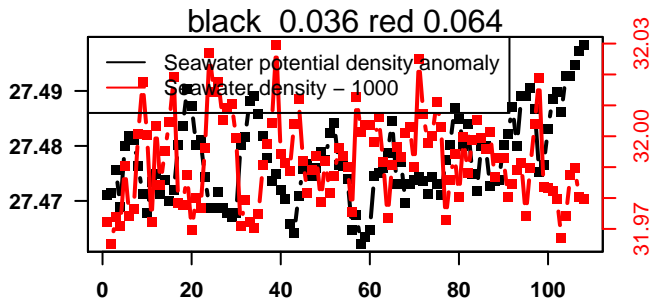

2015-10-21 14:57:25 2015-10-26 01:37:26