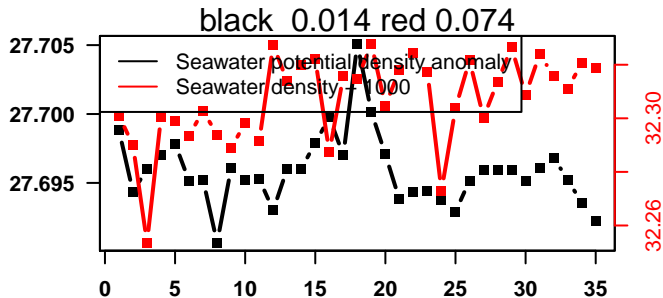

2015-12-19 15:54:48 2015-12-21 02:34:50

lovbio042d_096_00_06.txt

nb days: 1.4 freq: 9.9 min

2015-12-21 16:31:17 2015-12-23 00:31:19

lovbio042d_097_00_06.txt

nb days: 1.3 freq: 9.3 min

2015-12-23 14:48:02 2015-12-25 01:28:03