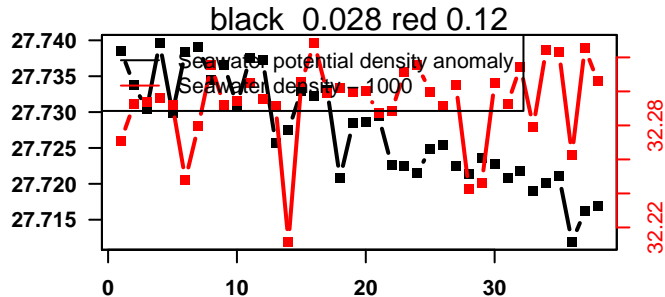

2015-12-11 13:29:46 2015-12-13 02:49:47