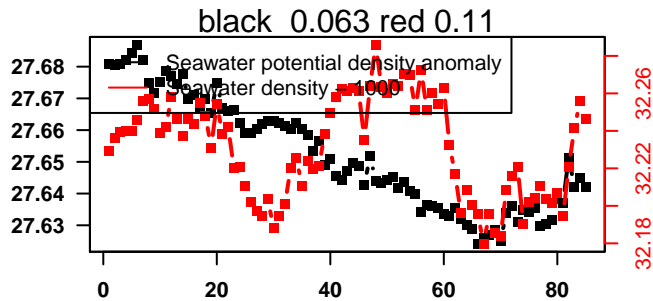

2016-01-24 15:15:36 2016-01-28 01:55:38

lovbio042d_110_00_06.txt

nb days: 3.4 freq: 9.9 min

2016-01-28 15:12:59 2016-02-01 01:53:01

lovbio042d_111_00_06.txt

nb days: 3.4 freq: 9.9 min

2016-02-01 14:34:12 2016-02-05 02:34:16