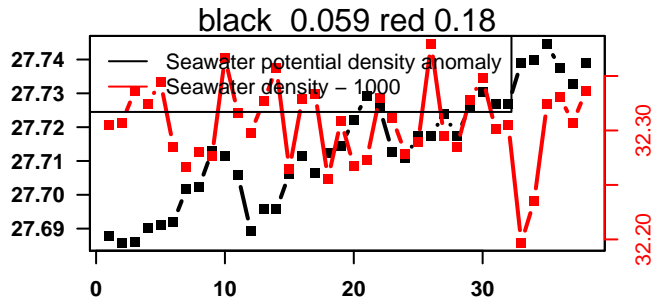

2015-12-05 15:13:21 2015-12-07 01:53:23

lovbio042d_089_00_06.txt

nb days: 1.4 freq: 9.7 min

2015-12-07 13:53:18 2015-12-09 00:33:19

lovbio042d_090_00_06.txt

nb days: 1.4 freq: 9.3 min

2015-12-09 13:04:42 2015-12-11 02:24:43