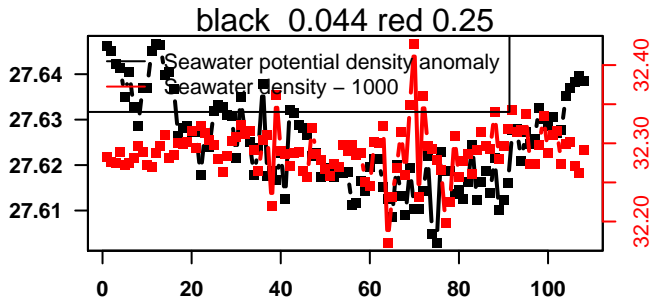

2015-04-29 15:59:35 2015-05-04 02:39:36