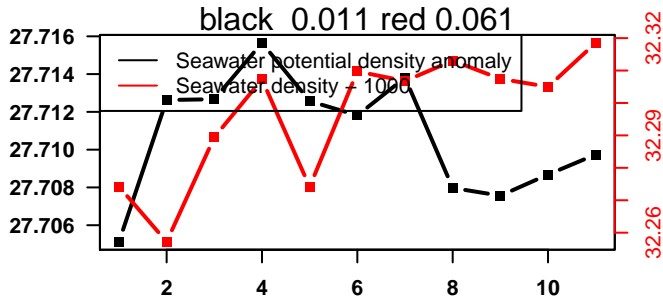

2015-01-28 16:10:07 2015-01-29 02:50:08

lovbio042d_005_00_06.txt

nb days: 0.4 freq: 9 min

2015-01-29 16:13:19 2015-01-30 02:53:20

lovbio042d_006_00_06.txt

nb days: 0.4 freq: 9 min

2015-01-30 17:25:55 2015-01-31 01:25:56

lovbio042d_007_00_06.txt

nb days: 0.3 freq: 7.6 min

2015-01-31 15:18:11 2015-02-01 01:58:12

lovbio042d_008_00_06.txt

nb days: 0.4 freq: 8.4 min

2015-02-01 16:40:06 2015-02-02 03:20:07

lovbio042d_009_00_06.txt