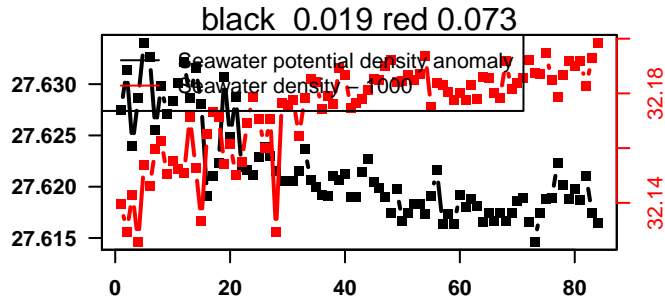

2016-03-20 15:10:51 2016-03-24 01:50:52