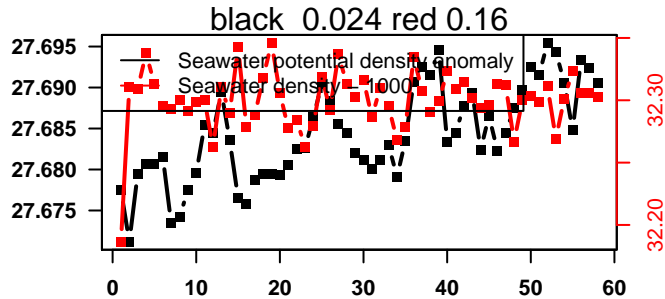

lovbio042d_077_00_06.txt

nb days: 2.4 freq: 9.9 min

2015-11-03 14:10:18 2015-11-06 02:10:17

lovbio042d_078_00_06.txt

nb days: 2.5 freq: 9.9 min

2015-11-06 17:16:29 2015-11-09 01:16:31

lovbio042d_079_00_06.txt