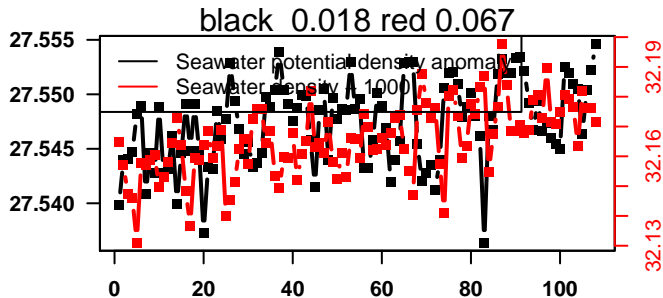

2015-08-27 15:32:38 2015-09-01 02:12:40