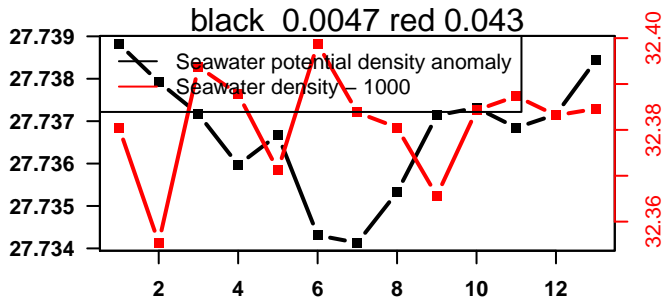

nb days: 0.9 freq: 9 min

2016-04-08 05:08:10 2016-04-08 13:08:12

lovbio042d_129_00_06.txt

nb days: 0.3 freq: 8.1 min

2016-04-09 01:48:54 2016-04-09 01:49:00

lovbio042d_130_00_06.txt

nb days: 0 freq: 0 min

2016-04-09 14:42:05 2016-04-10 01:22:06