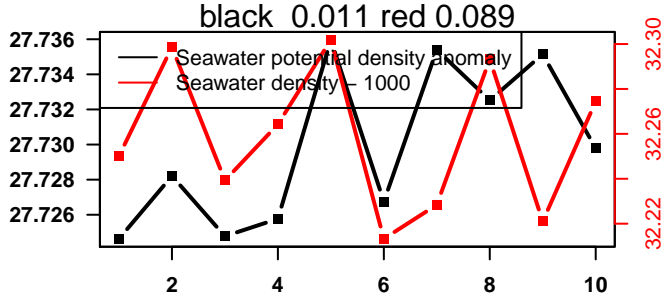

2016-04-08 05:08:10 2016-04-08 13:08:12