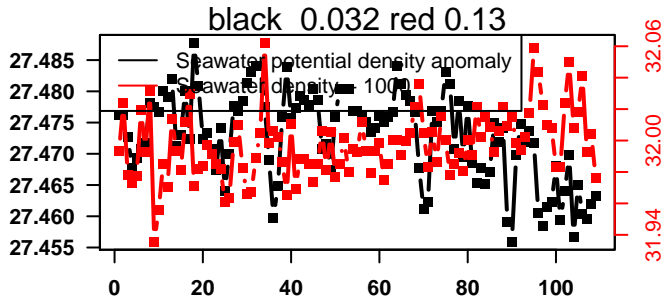

lovbio042d_056_00_06.txt

nb days: 4.6 freq: 9.9 min

2015-07-23 15:21:14 2015-07-28 02:01:15

lovbio042d_057_00_06.txt

nb days: 4.4 freq: 9.9 min

2015-07-28 13:57:26 2015-08-02 00:37:27

lovbio042d_058_00_06.txt

nb days: 4.4 freq: 9.8 min

2015-08-02 14:21:51 2015-08-07 01:01:52

lovbio042d_059_00_06.txt

nb days: 4.4 freq: 9.8 min

2015-08-07 15:14:48 2015-08-12 01:54:49

lovbio042d_060_00_06.txt

nb days: 4.4 freq: 9.9 min