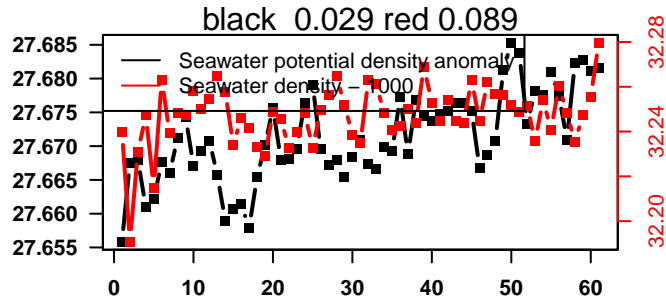

lovbio042d_084_00_06.txt

nb days: 2.5 freq: 9.8 min

2015-11-24 14:42:42 2015-11-27 02:42:41

lovbio042d_085_00_06.txt

nb days: 2.5 freq: 9.9 min

2015-11-27 14:39:29 2015-11-30 02:39:28

lovbio042d_086_00_06.txt