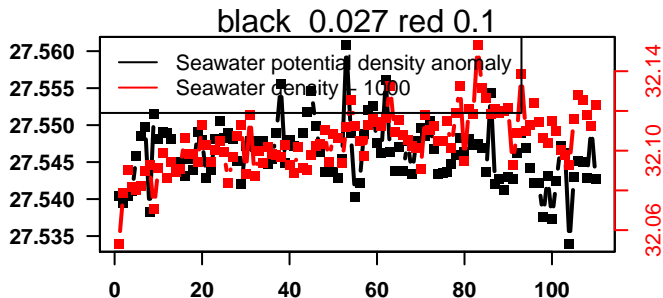

2015-09-06 13:07:08 2015-09-11 02:27:09