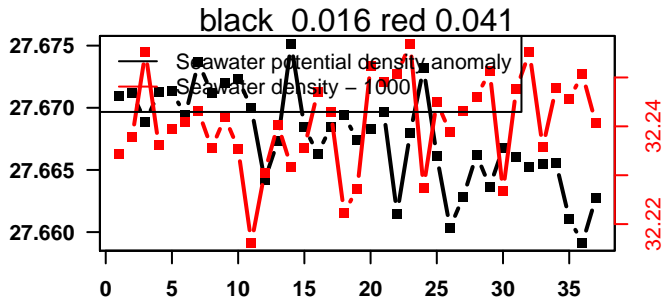

2015-12-19 15:54:48 2015-12-21 02:34:50

lovbio042d_096_00_06.txt

nb days: 1.4 freq: 9.9 min

2015-12-21 16:31:17 2015-12-23 00:31:19

lovbio042d_097_00_06.txt

nb days: 1.3 freq: 9.3 min

2015-12-23 14:48:02 2015-12-25 01:28:03