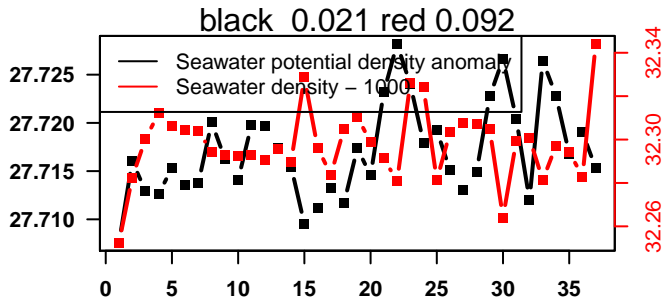

2016-01-02 15:15:30 2016-01-04 01:55:32

lovbio042d_103_00_06.txt

nb days: 1.4 freq: 9.7 min

2016-01-04 14:38:14 2016-01-06 01:18:15

lovbio042d_104_00_06.txt

nb days: 1.4 freq: 9.5 min

2016-01-06 16:40:30 2016-01-08 00:40:32