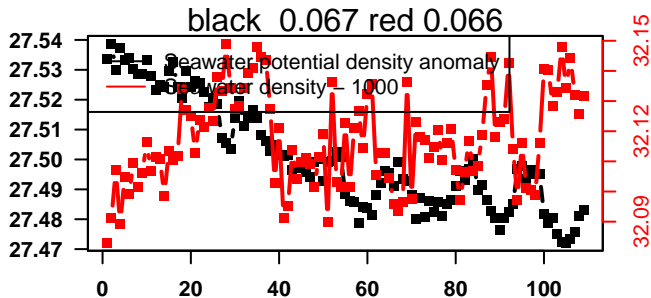

nb days: 4.4 freq: 10 min

2015-06-28 13:43:52 2015-07-03 00:23:53

lovbio042d_052_00_06.txt

nb days: 4.4 freq: 9.8 min

2015-07-03 14:37:00 2015-07-08 01:17:01

lovbio042d_053_00_06.txt

nb days: 4.4 freq: 9.8 min