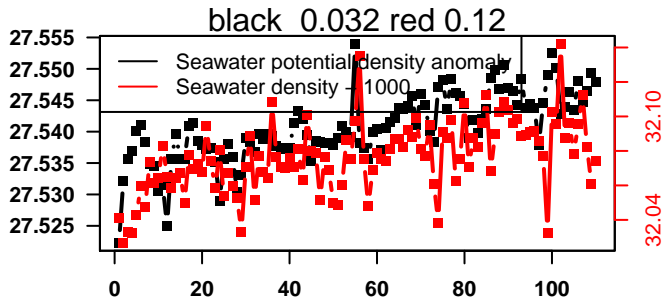

lovbio042d_049_00_06.txt

nb days: 4.4 freq: 9.9 min

2015-06-18 13:15:19 2015-06-23 02:35:20

lovbio042d_050_00_06.txt

nb days: 4.6 freq: 10 min

2015-06-23 16:10:28 2015-06-28 02:50:29

lovbio042d_051_00_06.txt

nb days: 4.4 freq: 10 min

2015-06-28 13:43:52 2015-07-03 00:23:53

lovbio042d_052_00_06.txt

nb days: 4.4 freq: 9.8 min

2015-07-03 14:37:00 2015-07-08 01:17:01

lovbio042d_053_00_06.txt

nb days: 4.4 freq: 9.8 min