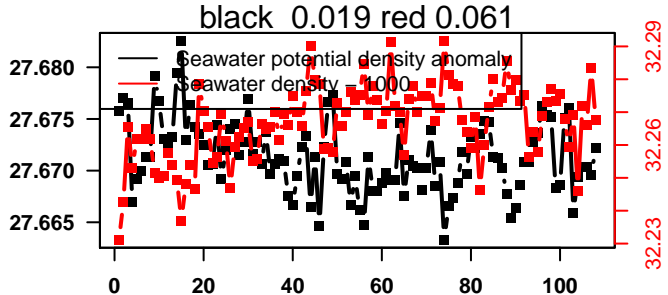

nb days: 4.4 freq: 9.9 min

2016-05-21 13:21:57 2016-05-26 00:01:58

lovbio042d_141_00_06.txt

nb days: 4.4 freq: 9.8 min

2016-05-26 14:13:20 2016-05-31 00:53:21

lovbio042d_142_00_06.txt

nb days: 4.4 freq: 9.9 min