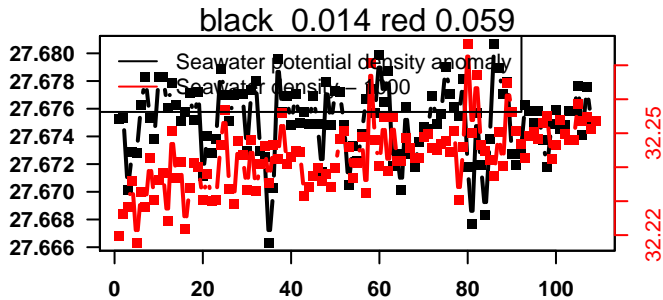

2016-05-21 13:21:57 2016-05-26 00:01:58