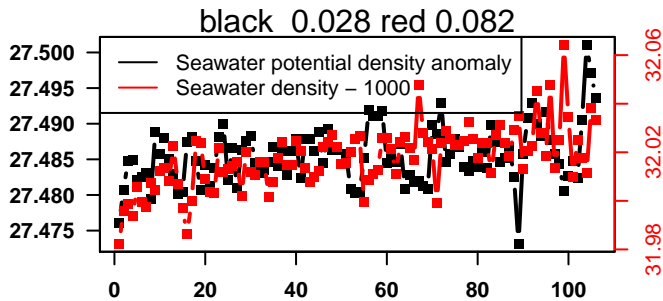

nb days: 4.4 freq: 9.9 min

2015-10-11 16:26:17 2015-10-16 01:26:22

lovbio042d_073_00_06.txt

nb days: 4.4 freq: 9.9 min

2015-10-16 17:54:04 2015-10-21 02:54:09

lovbio042d_074_00_06.txt

nb days: 4.4 freq: 10 min