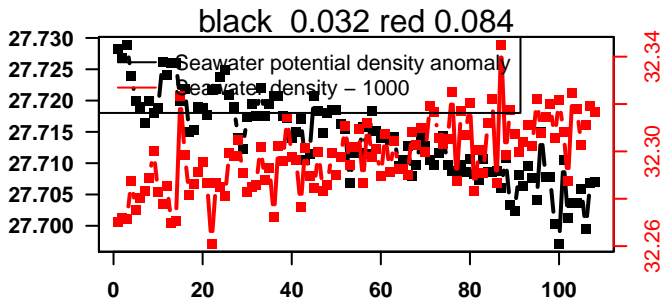

lovbio042d_042_00_06.txt

nb days: 4.4 freq: 9.9 min

2015-05-14 16:20:13 2015-05-19 03:00:14

lovbio042d_043_00_06.txt

nb days: 4.4 freq: 9.9 min

2015-05-19 16:06:07 2015-05-24 02:46:08

lovbio042d_044_00_06.txt

nb days: 4.4 freq: 9.9 min

2015-05-24 16:35:04 2015-05-29 03:15:05

lovbio042d_045_00_06.txt

nb days: 4.4 freq: 9.9 min

2015-05-29 14:59:11 2015-06-03 01:39:12

lovbio042d_046_00_06.txt

nb days: 4.4 freq: 9.8 min