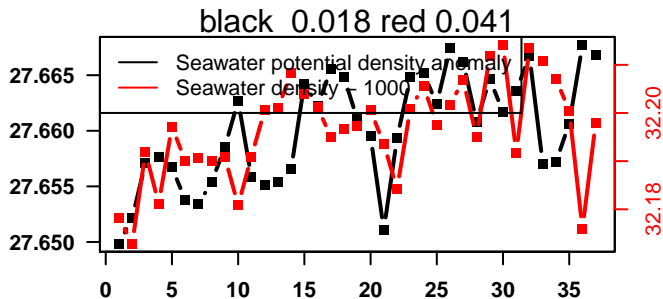

2015-12-25 14:51:04 2015-12-27 01:31:05