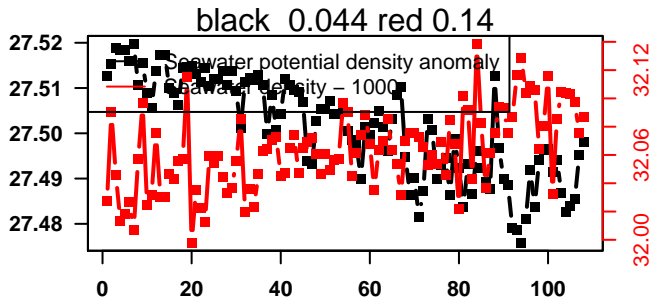

2015-07-23 15:21:14 2015-07-28 02:01:15