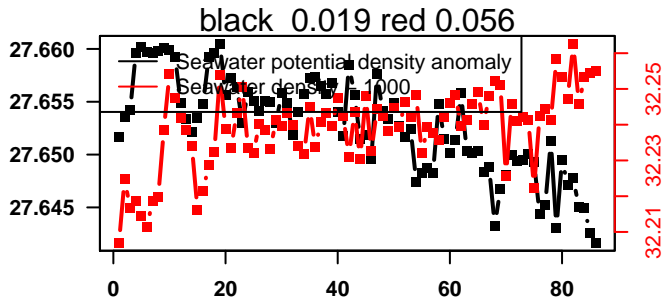

nb days: 3.5 freq: 10 min

2016-03-12 17:05:53 2016-03-16 01:05:55

lovbio042d_122_00_06.txt

nb days: 3.3 freq: 9.8 min

2016-03-16 13:31:21 2016-03-20 02:51:22

lovbio042d_123_00_06.txt

nb days: 3.6 freq: 10 min