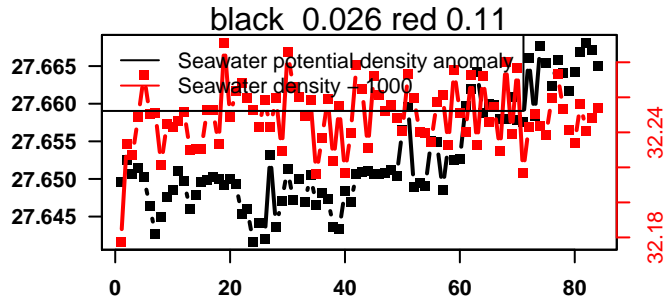

2016-03-04 15:52:16 2016-03-08 02:32:18