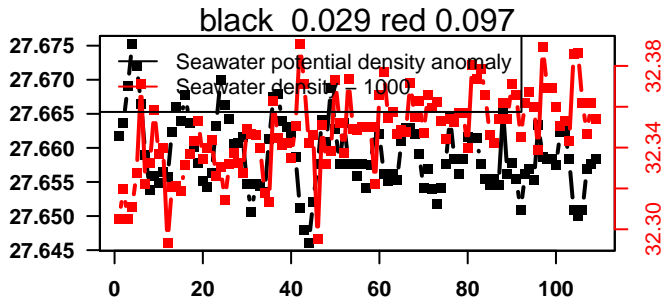

2015-04-09 15:35:01 2015-04-14 02:15:02