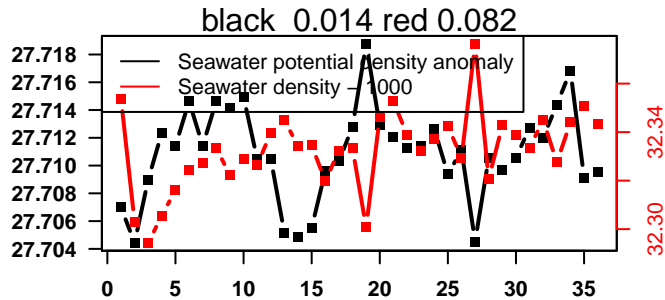

nb days: 0.4 freq: 8.9 min

2015-02-09 15:40:16 2015-02-10 02:20:17

lovbio042d_017_00_06.txt

nb days: 0.4 freq: 8.6 min

2015-02-10 15:46:19 2015-02-11 02:26:20

lovbio042d_018_00_06.txt

nb days: 0.4 freq: 8.8 min

2015-02-11 14:57:56 2015-02-12 01:37:57

lovbio042d_019_00_06.txt

nb days: 0.4 freq: 8.2 min

2015-02-12 14:36:41 2015-02-14 01:16:42

lovbio042d_020_00_06.txt

nb days: 1.4 freq: 9.3 min

2015-02-14 15:57:07 2015-02-16 02:37:08

lovbio042d_021_00_06.txt

nb days: 1.4 freq: 9.6 min

2015-02-16 14:38:17 2015-02-18 01:18:18

lovbio042d_022_00_06.txt

nb days: 1.4 freq: 9.3 min

2015-02-18 16:00:46 2015-02-20 02:40:47

lovbio042d_023_00_06.txt