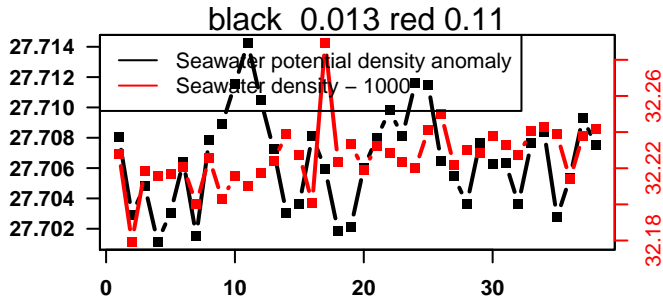

nb days: 0.4 freq: 8.9 min

2015-02-09 15:40:16 2015-02-10 02:20:17

lovbio042d_017_00_06.txt

nb days: 0.4 freq: 8.6 min

2015-02-10 15:46:19 2015-02-11 02:26:20

lovbio042d_018_00_06.txt

nb days: 0.4 freq: 8.8 min

2015-02-11 14:57:56 2015-02-12 01:37:57

lovbio042d_019_00_06.txt

nb days: 0.4 freq: 8.2 min

2015-02-12 14:36:41 2015-02-14 01:16:42

lovbio042d_020_00_06.txt

nb days: 1.4 freq: 9.3 min

2015-02-14 15:57:07 2015-02-16 02:37:08

lovbio042d_021_00_06.txt

nb days: 1.4 freq: 9.6 min

2015-02-16 14:38:17 2015-02-18 01:18:18

lovbio042d_022_00_06.txt

nb days: 1.4 freq: 9.3 min

2015-02-18 16:00:46 2015-02-20 02:40:47

lovbio042d_023_00_06.txt