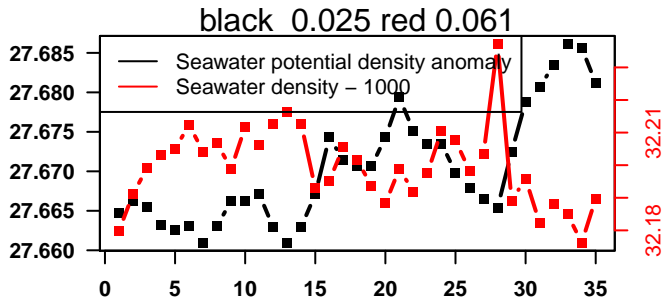

lovbio042d_098_00_06.txt

nb days: 1.4 freq: 9.6 min

2015-12-25 14:51:04 2015-12-27 01:31:05

lovbio042d_099_00_06.txt

nb days: 1.4 freq: 9.6 min

2015-12-27 16:11:11 2015-12-29 02:51:13

lovbio042d_100_00_06.txt