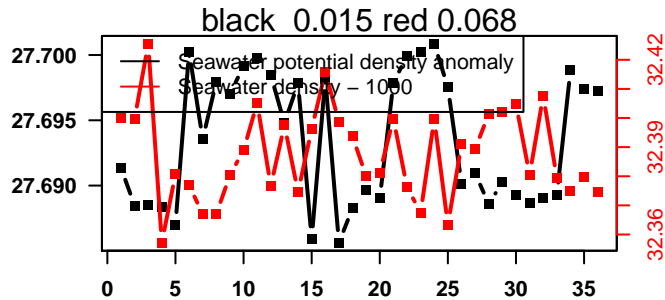

2015-12-15 15:32:16 2015-12-17 02:12:17