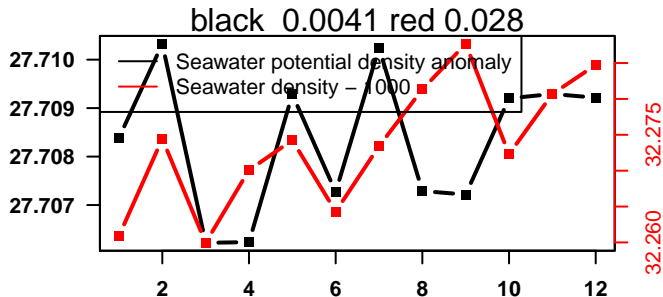

lovbio042d_007_00_06.txt

nb days: 0.3 freq: 7.6 min

2015-01-31 15:18:11 2015-02-01 01:58:12

lovbio042d_008_00_06.txt

nb days: 0.4 freq: 8.4 min

2015-02-01 16:40:06 2015-02-02 03:20:07

lovbio042d_009_00_06.txt

nb days: 0.4 freq: 9.4 min

2015-02-02 15:22:40 2015-02-03 02:02:41

lovbio042d_010_00_06.txt

nb days: 0.4 freq: 8.4 min

2015-02-03 15:28:03 2015-02-04 02:08:04

lovbio042d_011_00_06.txt

nb days: 0.4 freq: 8.5 min