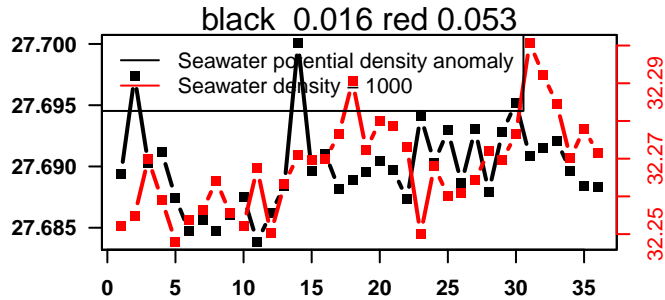

2015-12-19 15:54:48 2015-12-21 02:34:50