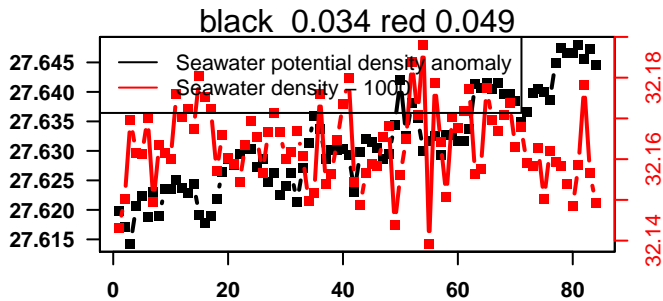

2016-03-20 15:10:51 2016-03-24 01:50:52

lovbio042d_124_00_06.txt

nb days: 3.4 freq: 9.9 min

2016-03-24 15:11:42 2016-03-28 01:51:44

lovbio042d_125_00_06.txt

nb days: 3.4 freq: 9.7 min

2016-03-28 15:37:25 2016-04-01 02:17:27