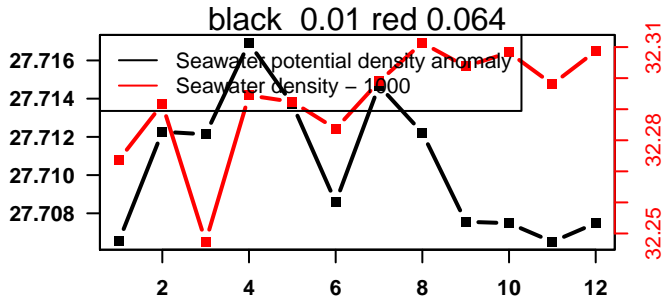

2015-01-28 16:10:07 2015-01-29 02:50:08