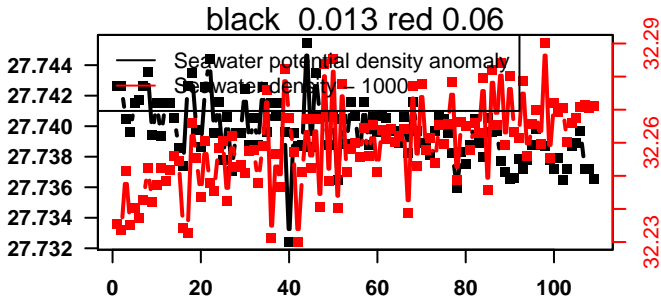

2014-06-19 22:44:15 2014-06-24 09:24:15