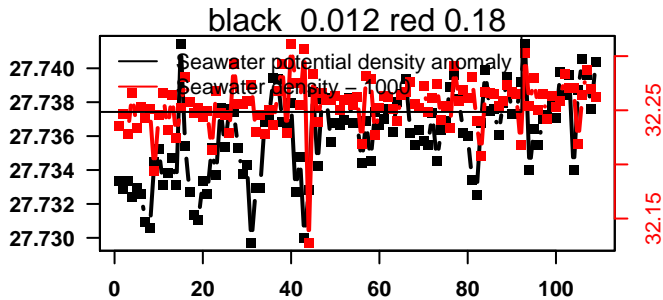

2015-07-29 00:53:42 2015-08-02 11:33:43