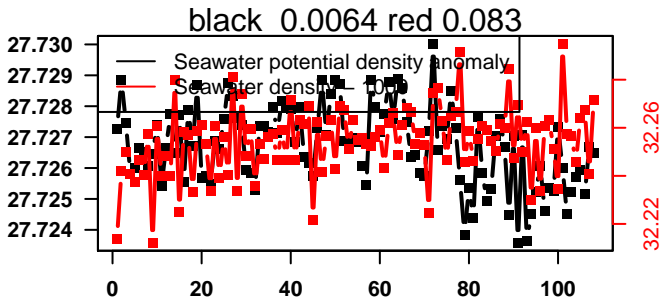

2015-01-26 00:50:59 2015-01-30 11:31:00

lovbio044b_101_00_06.txt

nb days: 4.4 freq: 9.9 min

2015-01-31 00:03:54 2015-02-09 10:43:55

lovbio044b_102_00_06.txt

nb days: 9.4 freq: 9.9 min

2015-02-10 01:23:54 2015-02-14 12:03:55