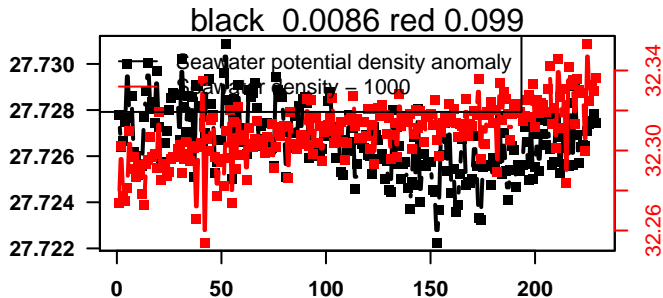

2014-11-17 00:11:58 2014-11-26 10:51:59

lovbio044b_094_00_06.txt

nb days: 9.4 freq: 9.9 min

2014-11-27 00:38:42 2014-12-06 11:18:43

lovbio044b_095_00_06.txt

nb days: 9.4 freq: 9.9 min

2014-12-07 01:16:30 2014-12-16 11:56:31