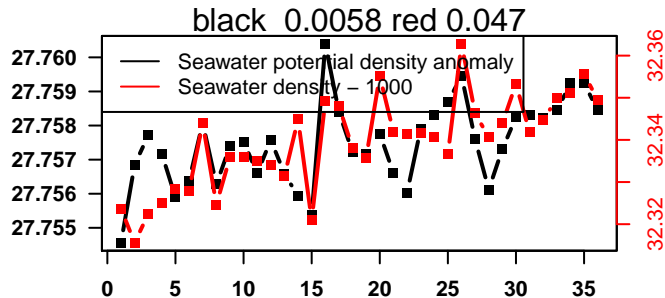

lovbio044b_007_00_06.txt

nb days: 0.4 freq: 9.3 min

2013-06-24 21:52:05 2013-06-25 08:32:05

lovbio044b_008_00_06.txt

nb days: 0.4 freq: 8.1 min

2013-06-25 23:10:13 2013-06-27 09:50:13

lovbio044b_009_00_06.txt