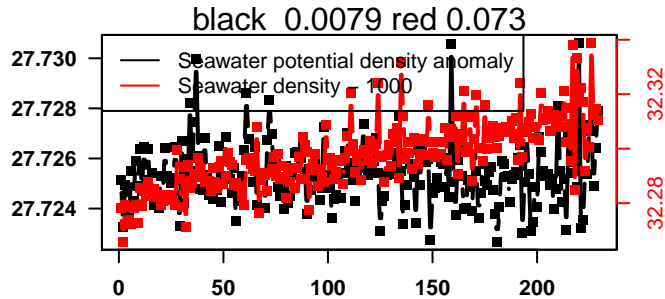

2015-01-06 00:53:41 2015-01-15 11:33:42