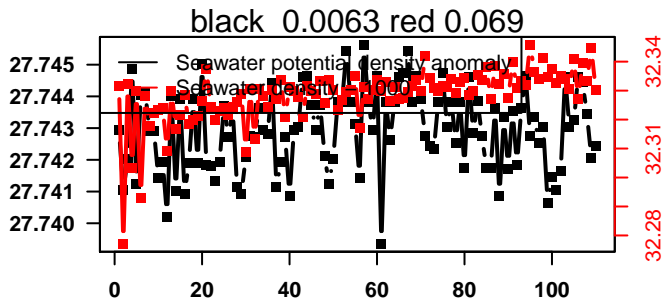

2014-05-15 21:32:46 2014-05-20 10:52:46