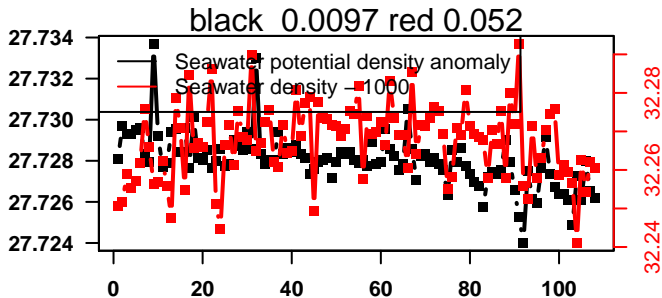

nb days: 4.4 freq: 9.9 min

2014-09-08 00:41:43 2014-09-12 11:21:44

lovbio044b_085_00_06.txt

nb days: 4.4 freq: 9.9 min

2014-09-13 00:07:47 2014-09-17 10:47:48

lovbio044b_086_00_06.txt

nb days: 4.4 freq: 9.9 min