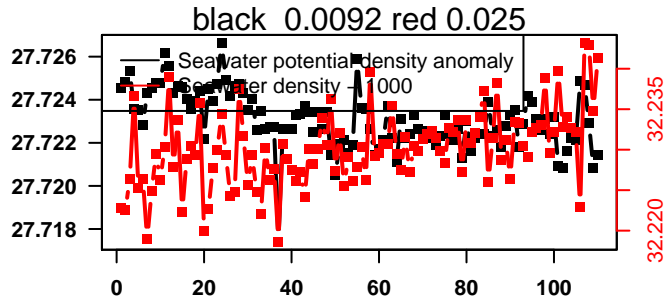

2014-04-10 21:26:17 2014-04-15 10:46:17