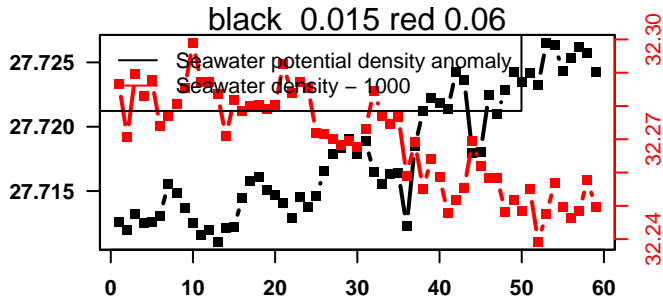

2015-05-27 01:38:41 2015-05-29 12:18:42

lovbio044b_131_00_06.txt

nb days: 2.4 freq: 9.9 min

2015-05-30 01:32:38 2015-06-01 12:12:39

lovbio044b_132_00_06.txt

nb days: 2.4 freq: 9.9 min

2015-06-02 02:13:41 2015-06-04 12:53:42