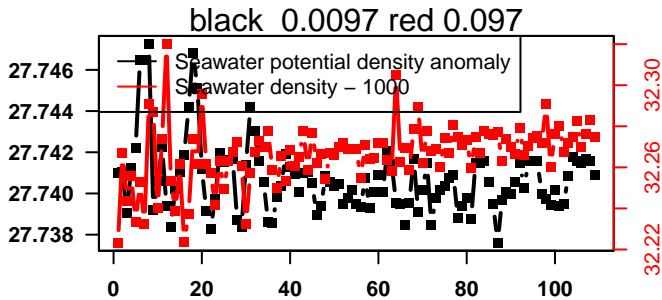

nb days: 4.4 freq: 9.9 min

2015-09-12 03:04:33 2015-09-16 12:04:37

lovbio044b_157_00_06.txt

nb days: 4.4 freq: 9.9 min

2015-09-17 00:45:34 2015-09-21 11:25:35

lovbio044b_158_00_06.txt

nb days: 4.4 freq: 9.9 min