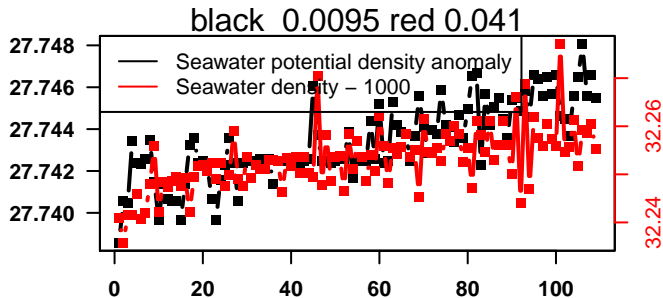

nb days: 4.4 freq: 9.9 min

2014-04-20 23:23:51 2014-04-25 10:03:51

lovbio044b_057_00_06.txt

nb days: 4.4 freq: 9.9 min

2014-04-25 22:43:58 2014-04-30 09:23:58

lovbio044b_058_00_06.txt

nb days: 4.4 freq: 9.8 min