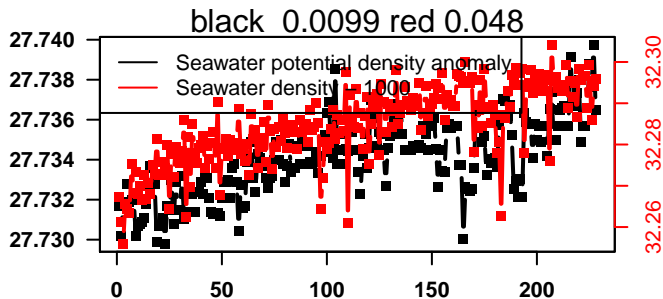

2014-01-15 22:56:32 2014-01-25 09:36:32

lovbio044b_040_00_06.txt

nb days: 9.4 freq: 9.9 min

2014-01-26 00:28:39 2014-02-04 11:08:39

lovbio044b_041_00_06.txt

nb days: 9.4 freq: 10 min

2014-02-04 22:15:50 2014-02-09 11:35:50