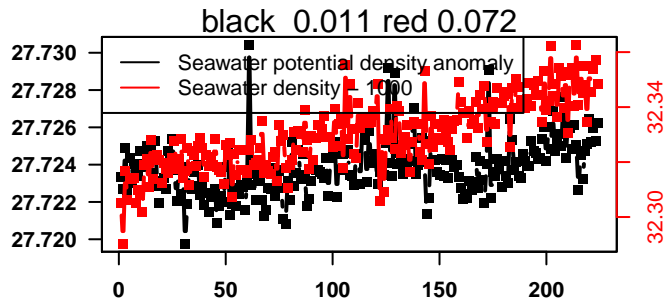

lovbio044b_096_00_06.txt

nb days: 9.4 freq: 10 min

2014-12-17 01:34:11 2014-12-26 12:14:12

lovbio044b_097_00_06.txt

nb days: 9.4 freq: 10 min

2014-12-27 05:44:59 2015-01-05 11:05:00

lovbio044b_098_00_06.txt