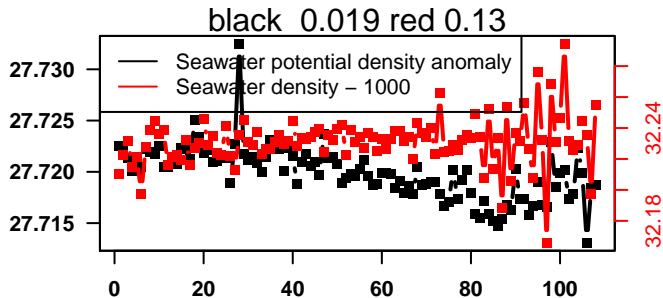

2014-09-18 00:41:43 2014-09-22 11:21:44