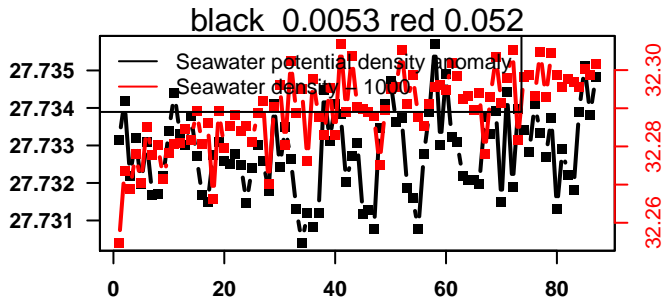

lovbio044b_042_00_06.txt

nb days: 4.6 freq: 10 min

2014-02-09 23:30:54 2014-02-14 10:10:54

lovbio044b_043_00_06.txt

nb days: 4.4 freq: 9.8 min

2014-02-15 05:02:06 2014-02-18 21:02:06

lovbio044b_044_00_06.txt

nb days: 3.7 freq: 9.7 min

2014-02-20 08:41:49 2014-02-23 22:01:49

lovbio044b_045_00_06.txt

nb days: 3.6 freq: 9.8 min

2014-02-25 06:44:44 2014-02-28 22:44:44

lovbio044b_046_00_06.txt

nb days: 3.7 freq: 9.9 min