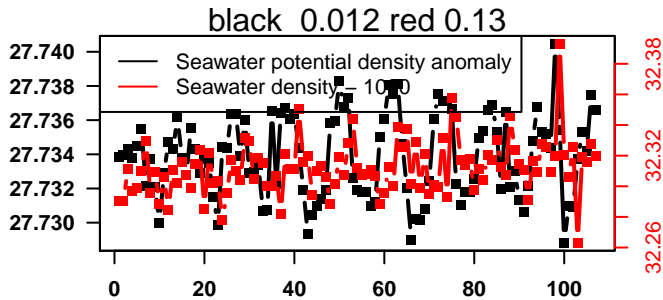

2015-07-14 02:52:00 2015-07-18 11:52:04

lovbio044b_145_00_06.txt

nb days: 4.4 freq: 9.9 min

2015-07-19 02:00:02 2015-07-23 12:40:03

lovbio044b_146_00_06.txt

nb days: 4.4 freq: 10 min

2015-07-24 02:16:01 2015-07-28 11:16:05