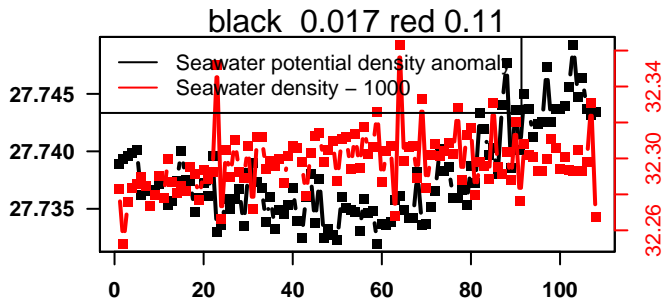

2014-07-10 00:17:16 2014-07-14 10:57:17

lovbio044b_073_00_06.txt

nb days: 4.4 freq: 9.9 min

2014-07-15 00:32:46 2014-07-19 11:12:47

lovbio044b_074_00_06.txt

nb days: 4.4 freq: 9.9 min

2014-07-19 23:31:01 2014-07-24 10:11:02