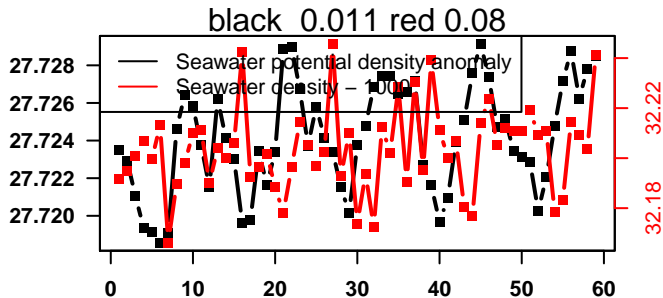

nb days: 2.4 freq: 10 min

2015-06-11 02:44:53 2015-06-13 10:44:54

lovbio044b_136_00_06.txt

nb days: 2.3 freq: 9.6 min

2015-06-14 01:57:53 2015-06-16 12:37:54

lovbio044b_137_00_06.txt

nb days: 2.4 freq: 9.9 min