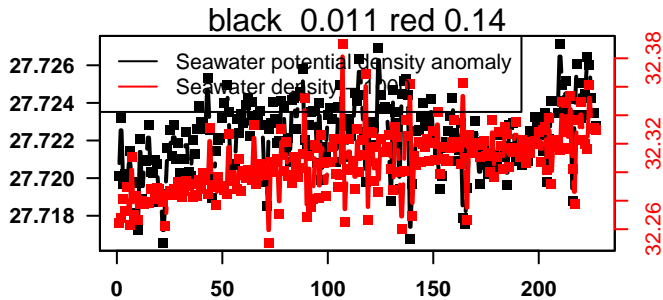

2014-10-28 00:55:08 2014-11-06 11:35:09