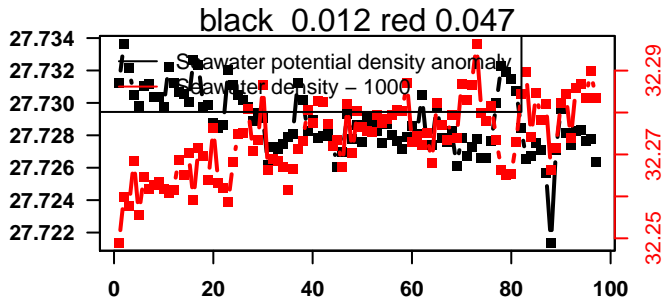

2014-03-16 23:34:07 2014-03-20 23:34:07