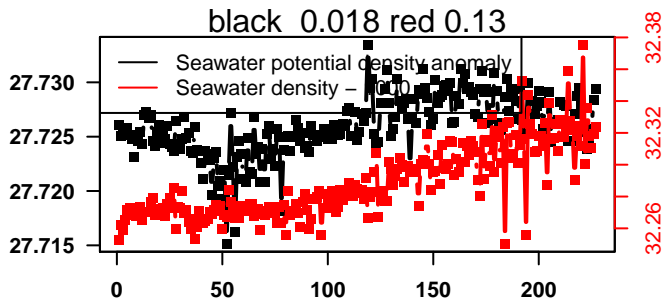

2013-09-28 00:43:31 2013-10-07 08:43:31