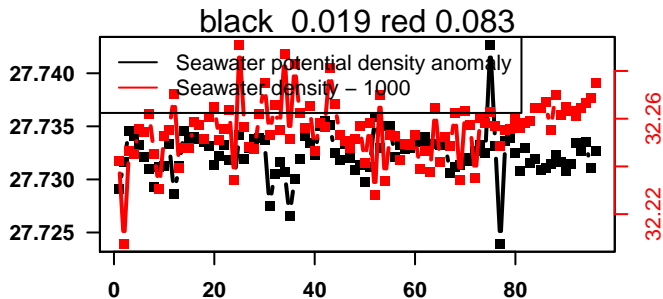

2014-03-02 01:14:10 2014-03-05 22:34:10

lovbio044b_047_00_06.txt

nb days: 3.9 freq: 9.9 min

2014-03-06 23:42:25 2014-03-10 21:02:25

lovbio044b_048_00_06.txt

nb days: 3.9 freq: 9.7 min

2014-03-12 00:58:33 2014-03-15 22:18:33