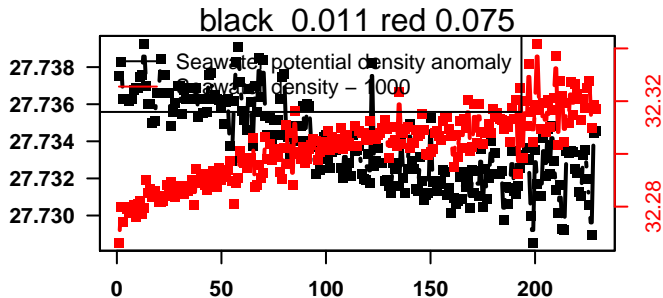

2014-01-15 22:56:32 2014-01-25 09:36:32