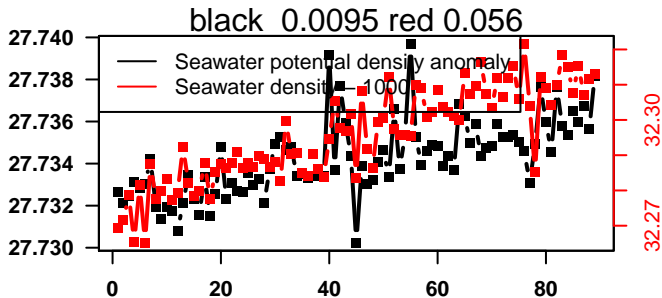

nb days: 3.7 freq: 9.7 min

2014-02-20 08:41:49 2014-02-23 22:01:49

lovbio044b_045_00_06.txt

nb days: 3.6 freq: 9.8 min

2014-02-25 06:44:44 2014-02-28 22:44:44

lovbio044b_046_00_06.txt

nb days: 3.7 freq: 9.9 min