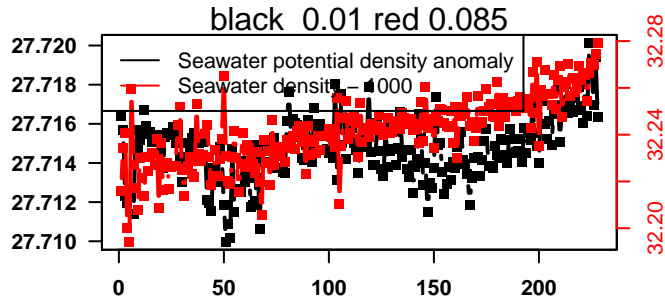

2014-09-18 00:41:43 2014-09-22 11:21:44

lovbio044b_087_00_06.txt

nb days: 4.4 freq: 9.9 min

2014-09-22 23:07:59 2014-09-27 09:48:00

lovbio044b_088_00_06.txt

nb days: 4.4 freq: 9.8 min

2014-09-28 00:42:33 2014-10-07 11:22:34