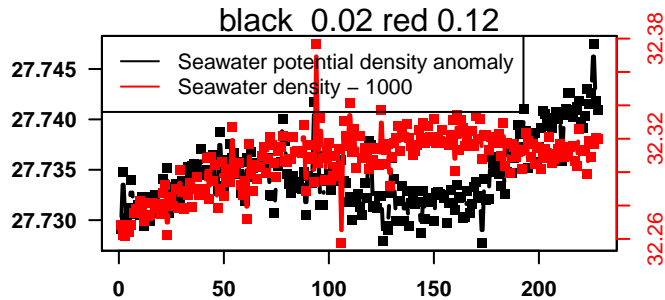

lovbio044b_035_00_06.txt

nb days: 9.3 freq: 10 min

2013-12-06 23:08:28 2013-12-16 09:48:28

lovbio044b_036_00_06.txt

nb days: 9.4 freq: 9.9 min

2013-12-17 00:22:18 2013-12-26 11:02:18

lovbio044b_037_00_06.txt