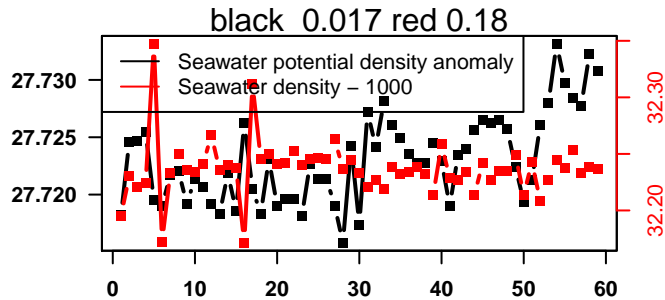

2015-06-20 02:17:39 2015-06-22 10:17:40