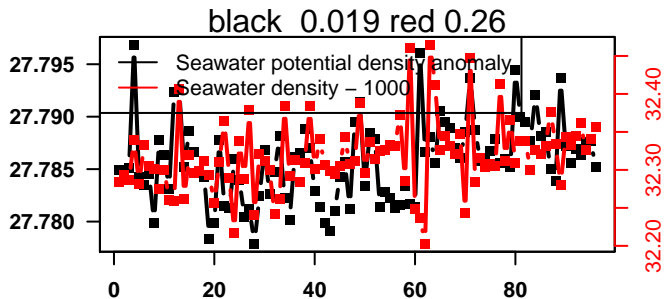

2016-02-29 01:07:13 2016-03-03 22:27:14