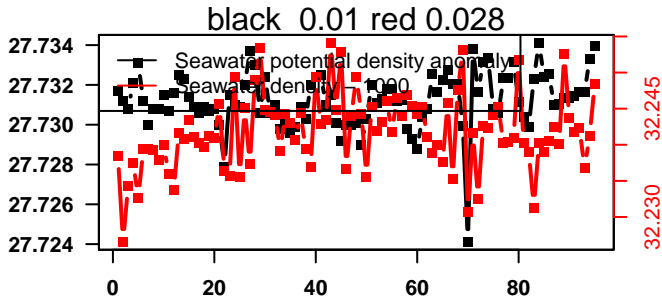

nb days: 3.7 freq: 9.7 min

2014-02-20 08:41:49 2014-02-23 22:01:49

lovbio044b_045_00_06.txt

nb days: 3.6 freq: 9.8 min

2014-02-25 06:44:44 2014-02-28 22:44:44

lovbio044b_046_00_06.txt

nb days: 3.7 freq: 9.9 min

2014-03-02 01:14:10 2014-03-05 22:34:10

lovbio044b_047_00_06.txt

nb days: 3.9 freq: 9.9 min

2014-03-06 23:42:25 2014-03-10 21:02:25

lovbio044b_048_00_06.txt

nb days: 3.9 freq: 9.7 min

2014-03-12 00:58:33 2014-03-15 22:18:33