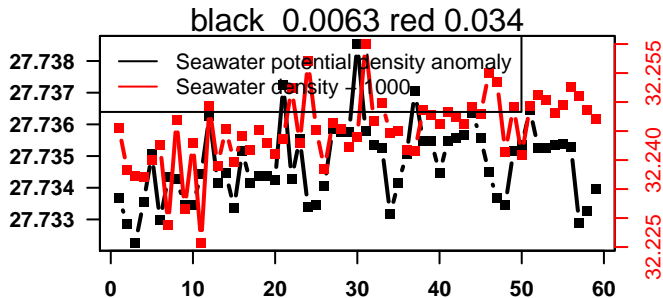

2015-04-10 01:54:58 2015-04-12 12:34:59