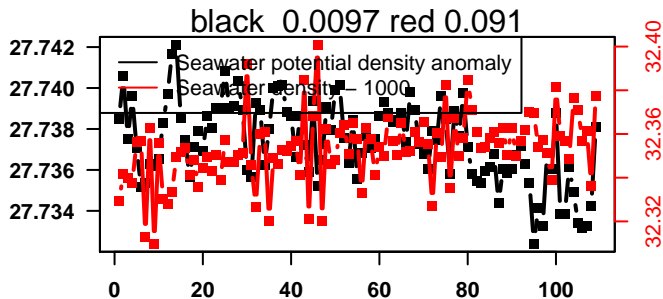

2015-02-25 00:54:18 2015-03-01 11:34:19