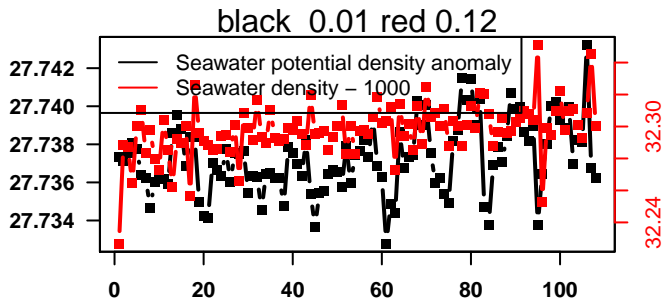

2015-08-18 00:57:03 2015-08-22 11:37:04