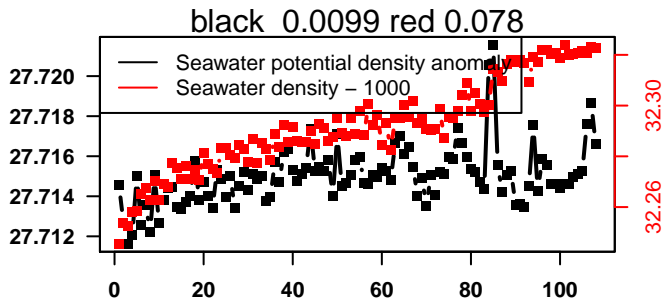

2013-08-09 00:12:13 2013-08-13 10:52:13

lovbio044b_019_00_06.txt

nb days: 4.4 freq: 10 min

2013-08-13 23:24:06 2013-08-18 10:04:06

lovbio044b_020_00_06.txt

nb days: 4.4 freq: 9.9 min

2013-08-19 00:37:14 2013-08-23 09:37:17