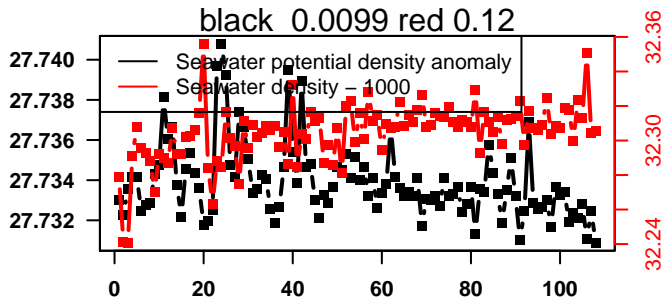

2014-09-08 00:41:43 2014-09-12 11:21:44