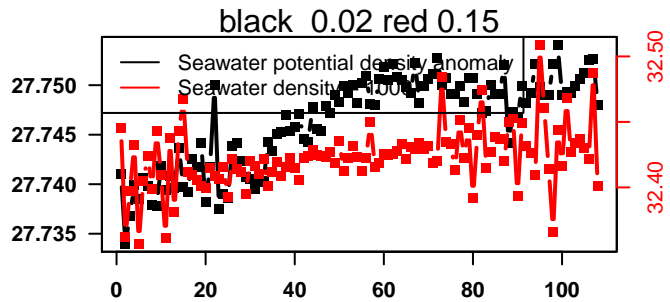

2013-07-04 23:43:07 2013-07-09 10:23:07