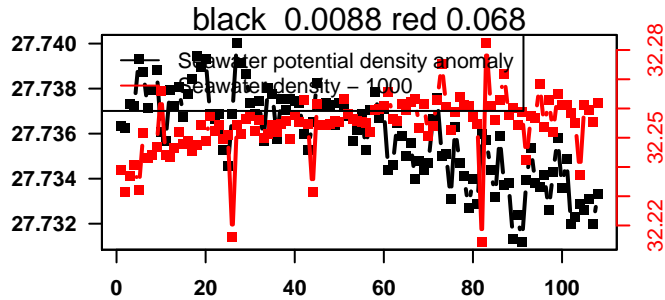

lovbio044b_140_00_06.txt

nb days: 2.4 freq: 9.9 min

2015-06-26 01:03:37 2015-06-28 11:43:38

lovbio044b_141_00_06.txt

nb days: 2.4 freq: 9.8 min

2015-06-29 01:54:11 2015-07-03 12:34:12

lovbio044b_142_00_06.txt