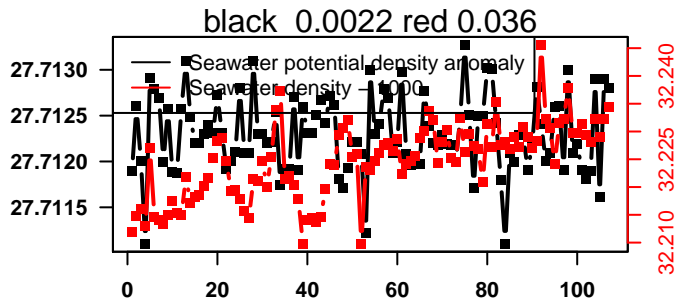

2015-03-22 02:02:30 2015-03-26 12:42:31