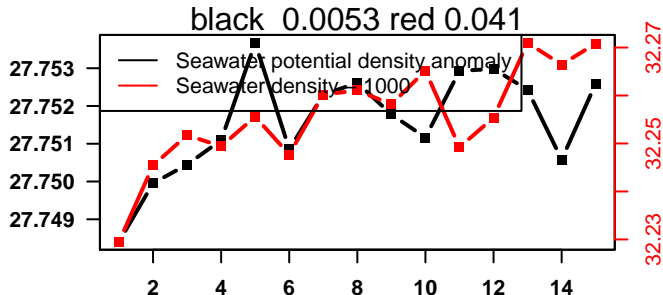

2013-06-21 21:29:41 2013-06-22 08:09:41

lovbio044b_005_00_06.txt

nb days: 0.4 freq: 9.3 min

2013-06-22 20:21:05 2013-06-23 09:41:05

lovbio044b_006_00_06.txt

nb days: 0.6 freq: 9.1 min

2013-06-23 23:26:02 2013-06-24 10:06:02