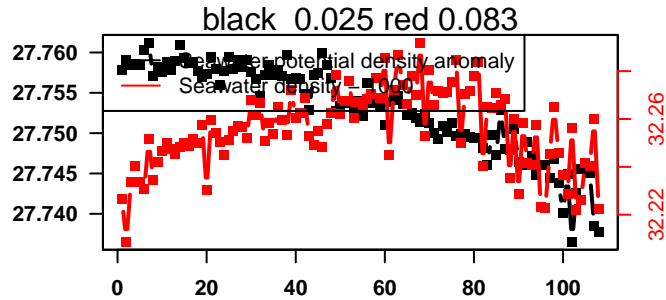

nb days: 1.4 freq: 9.7 min

2013-06-27 23:26:49 2013-06-29 10:06:49

lovbio044b_010_00_06.txt

nb days: 1.4 freq: 9.8 min

2013-06-29 23:12:43 2013-07-04 09:52:43

lovbio044b_011_00_06.txt

nb days: 4.4 freq: 9.9 min