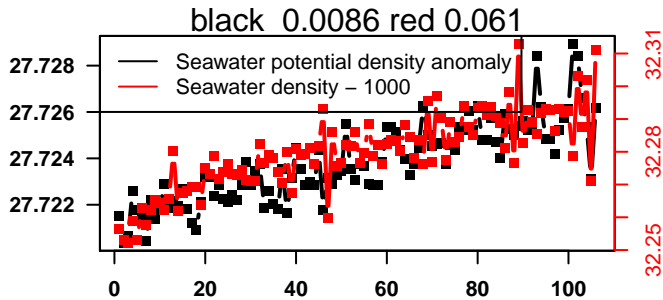

2013-09-13 01:12:27 2013-09-17 10:12:30