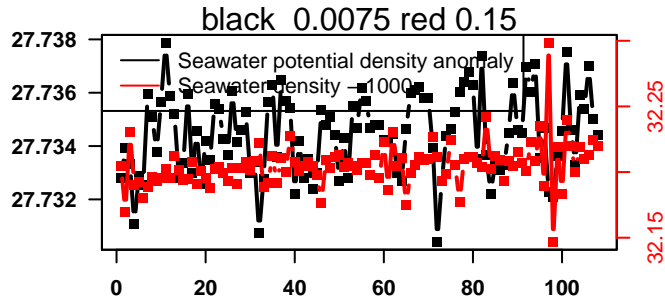

2015-08-18 00:57:03 2015-08-22 11:37:04

lovbio044b_152_00_06.txt

nb days: 4.4 freq: 9.9 min

2015-08-23 01:19:22 2015-08-27 11:59:23

lovbio044b_153_00_06.txt

nb days: 4.4 freq: 9.9 min

2015-08-28 01:06:37 2015-09-01 11:46:38