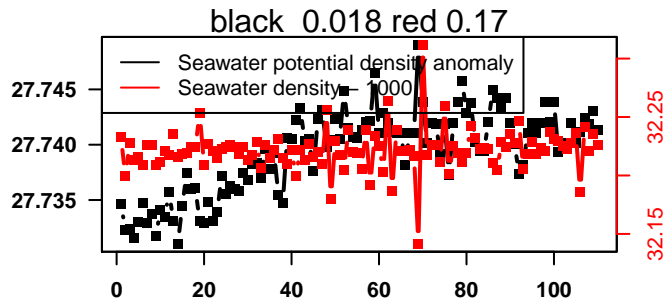

2014-06-04 22:24:57 2014-06-09 09:04:57

lovbio044b_066_00_06.txt

nb days: 4.4 freq: 9.8 min

2014-06-09 23:21:28 2014-06-14 10:01:28

lovbio044b_067_00_06.txt

nb days: 4.4 freq: 9.9 min

2014-06-14 21:52:02 2014-06-19 08:32:02