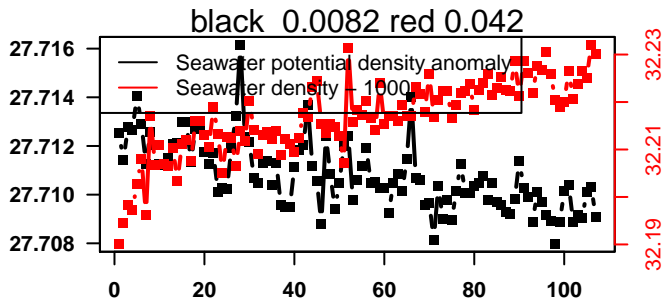

2013-08-09 00:12:13 2013-08-13 10:52:13