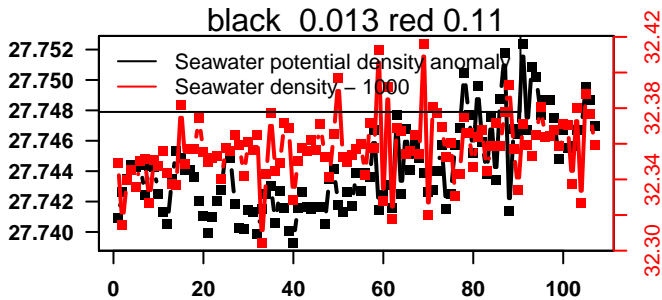

lovbio044b_147_00_06.txt

nb days: 4.4 freq: 9.8 min

2015-07-29 00:53:42 2015-08-02 11:33:43

lovbio044b_148_00_06.txt

nb days: 4.4 freq: 9.9 min

2015-08-03 02:17:33 2015-08-07 11:17:37

lovbio044b_149_00_06.txt