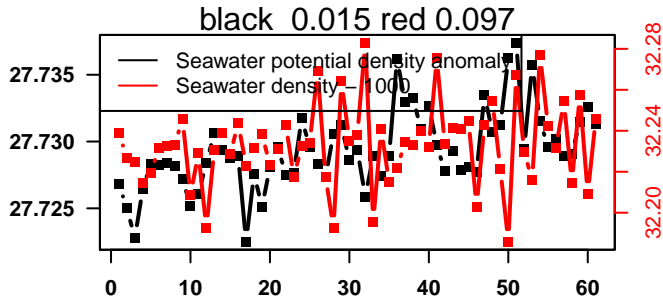

2015-06-05 00:24:51 2015-06-07 11:04:52