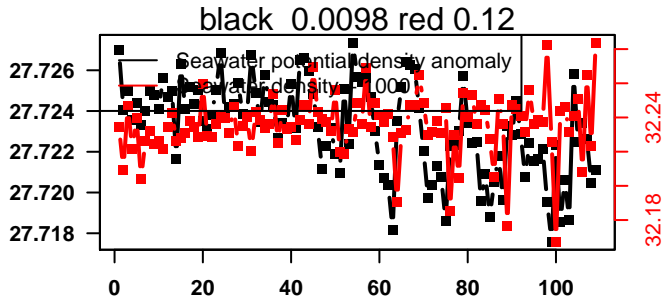

2015-01-26 00:50:59 2015-01-30 11:31:00