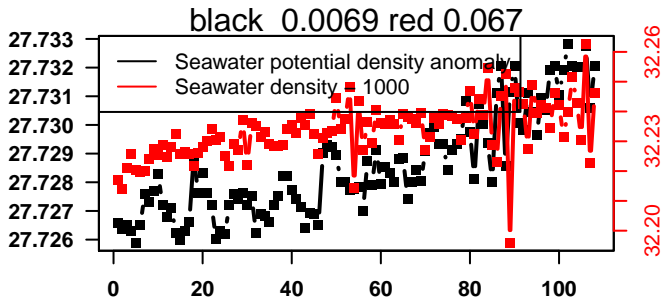

nb days: 4.4 freq: 9.9 min

2014-05-25 22:47:27 2014-05-30 09:27:27

lovbio044b_064_00_06.txt

nb days: 4.4 freq: 9.9 min

2014-05-30 23:49:26 2014-06-04 10:29:26

lovbio044b_065_00_06.txt

nb days: 4.4 freq: 10 min