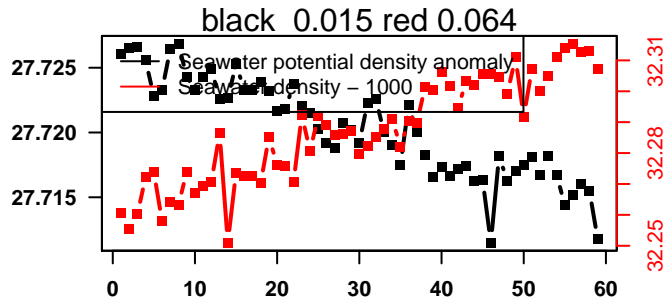

nb days: 2.4 freq: 9.9 min

2015-05-21 01:53:01 2015-05-23 12:33:02

lovbio044b_129_00_06.txt

nb days: 2.4 freq: 9.9 min

2015-05-24 02:01:18 2015-05-26 12:41:19

lovbio044b_130_00_06.txt

nb days: 2.4 freq: 9.9 min