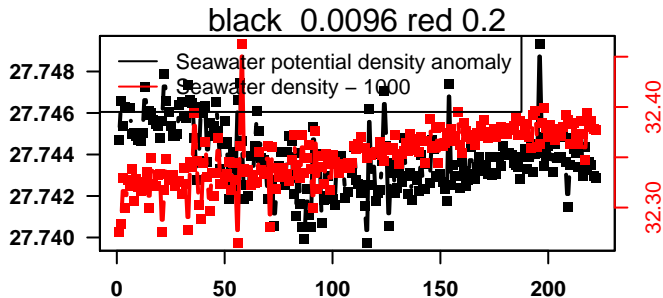

2016-01-15 07:17:24 2016-01-24 12:37:25