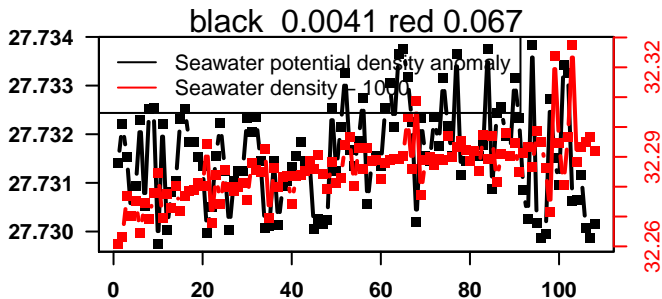

2015-07-04 01:03:49 2015-07-08 11:43:50