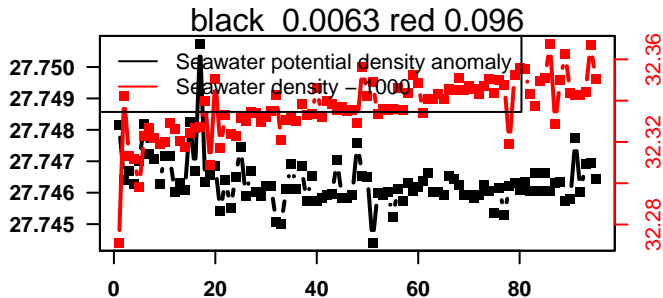

2016-02-19 01:36:53 2016-02-22 22:56:54