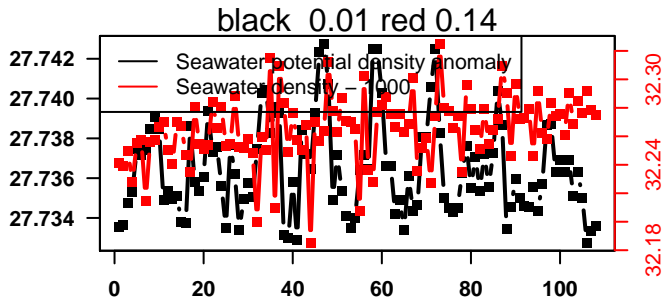

2015-09-02 01:39:54 2015-09-06 12:19:55