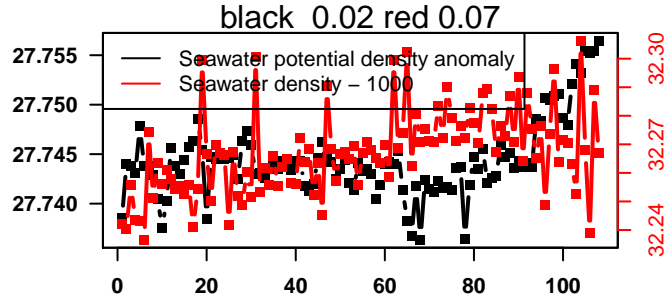

lovbio044b_075_00_06.txt

nb days: 4.4 freq: 9.8 min

2014-07-24 23:46:02 2014-07-29 10:26:03

lovbio044b_076_00_06.txt

nb days: 4.4 freq: 9.9 min

2014-07-30 00:49:56 2014-08-03 11:29:57

lovbio044b_077_00_06.txt