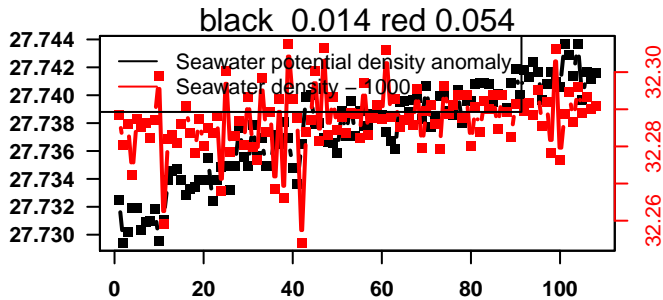

lovbio044b_054_00_06.txt

nb days: 4.4 freq: 9.8 min

2014-04-10 21:26:17 2014-04-15 10:46:17

lovbio044b_055_00_06.txt

nb days: 4.6 freq: 10 min

2014-04-15 22:58:24 2014-04-20 09:38:24

lovbio044b_056_00_06.txt

nb days: 4.4 freq: 9.9 min

2014-04-20 23:23:51 2014-04-25 10:03:51

lovbio044b_057_00_06.txt

nb days: 4.4 freq: 9.9 min

2014-04-25 22:43:58 2014-04-30 09:23:58

lovbio044b_058_00_06.txt

nb days: 4.4 freq: 9.8 min