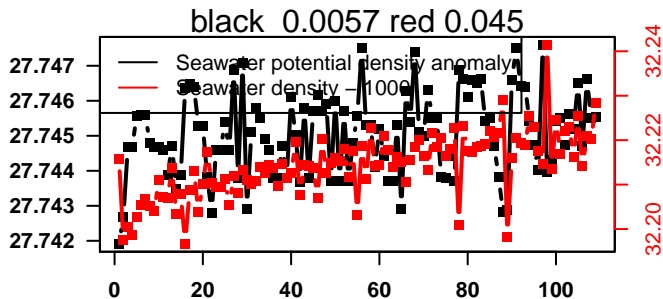

2014-04-30 22:20:34 2014-05-05 09:00:34