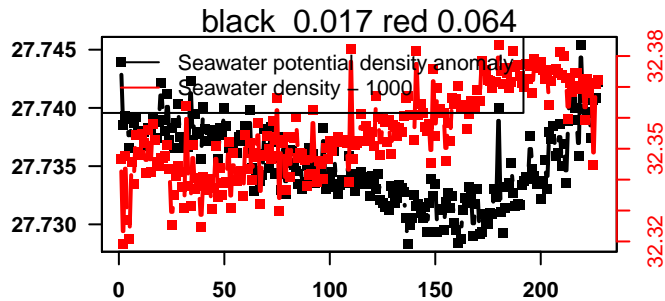

2013-12-27 01:05:04 2014-01-05 11:45:04