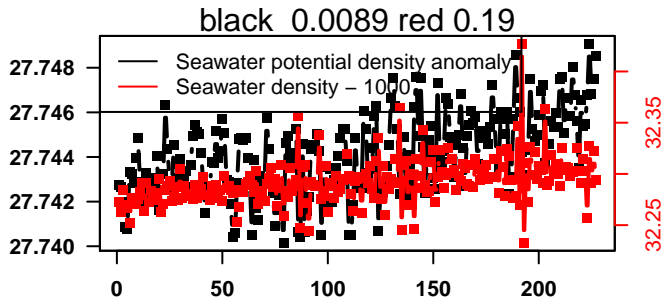

2015-11-26 01:55:32 2015-12-05 12:35:33