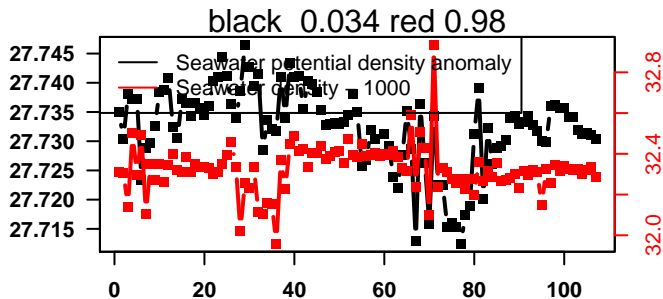

2014-08-29 01:22:36 2014-09-02 10:22:40