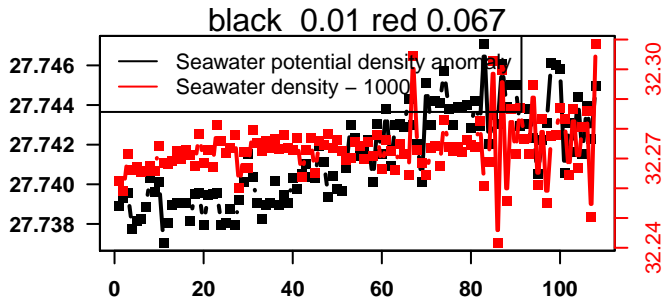

2014-04-30 22:20:34 2014-05-05 09:00:34

lovbio044b_059_00_06.txt

nb days: 4.4 freq: 9.8 min

2014-05-05 22:54:54 2014-05-10 09:34:54

lovbio044b_060_00_06.txt

nb days: 4.4 freq: 9.9 min

2014-05-10 23:07:54 2014-05-15 09:47:54