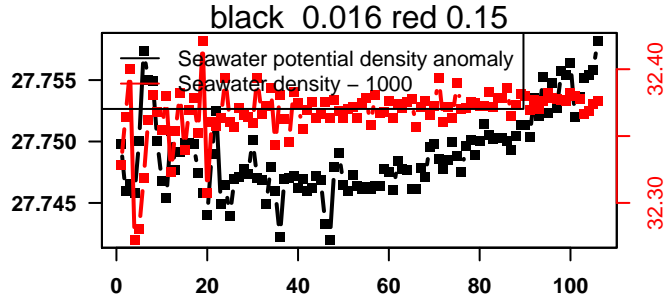

nb days: 4.4 freq: 9.9 min

2014-06-30 00:09:19 2014-07-04 10:49:19

lovbio044b_071_00_06.txt

nb days: 4.4 freq: 9.9 min

2014-07-05 01:59:29 2014-07-09 10:59:32

lovbio044b_072_00_06.txt

nb days: 4.4 freq: 9.9 min