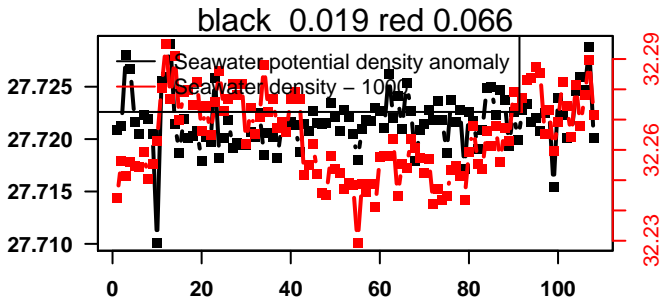

lovbio044b_014_00_06.txt

nb days: 4.4 freq: 9.9 min

2013-07-19 22:29:50 2013-07-24 09:09:50

lovbio044b_015_00_06.txt

nb days: 4.4 freq: 9.8 min

2013-07-24 23:12:57 2013-07-29 09:52:57

lovbio044b_016_00_06.txt