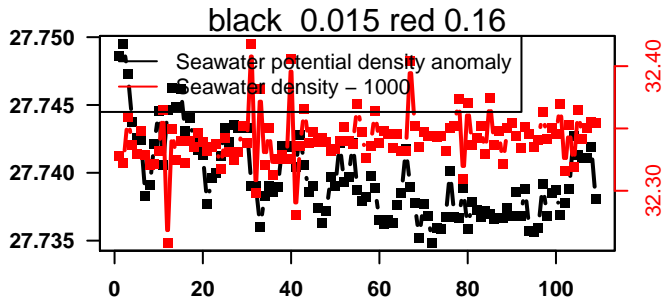

2015-08-08 00:49:32 2015-08-12 11:29:33