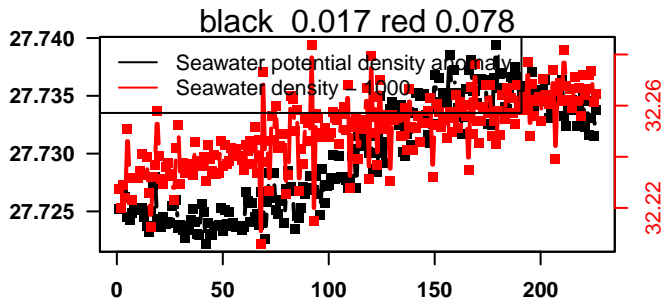

2013-11-07 00:56:17 2013-11-16 08:56:17