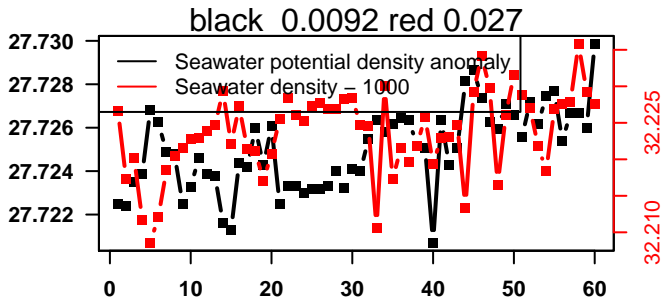

2015-05-06 00:59:28 2015-05-08 11:39:29

lovbio044b_124_00_06.txt

nb days: 2.4 freq: 9.8 min

2015-05-09 01:14:25 2015-05-11 11:54:26

lovbio044b_125_00_06.txt

nb days: 2.4 freq: 9.8 min

2015-05-12 01:31:17 2015-05-14 12:11:18