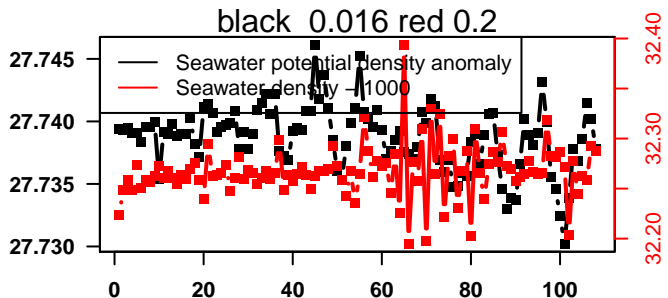

2015-08-18 00:57:03 2015-08-22 11:37:04

lovbio044b_152_00_06.txt

nb days: 4.4 freq: 9.9 min

2015-08-23 01:19:22 2015-08-27 11:59:23

lovbio044b_153_00_06.txt

nb days: 4.4 freq: 9.9 min

2015-08-28 01:06:37 2015-09-01 11:46:38