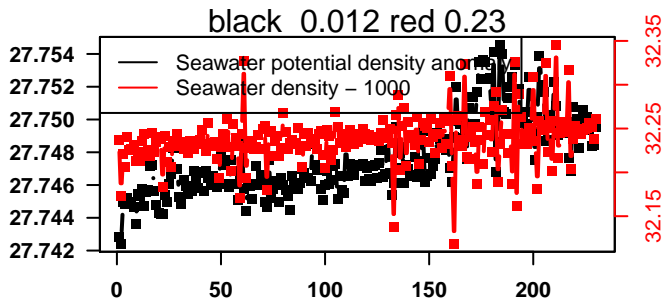

2016-01-29 23:47:21 2016-02-08 10:27:22