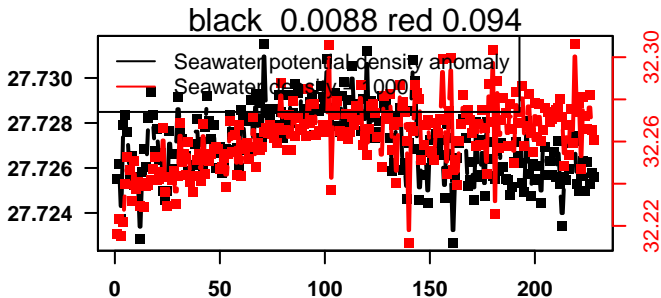

2014-11-17 00:11:58 2014-11-26 10:51:59