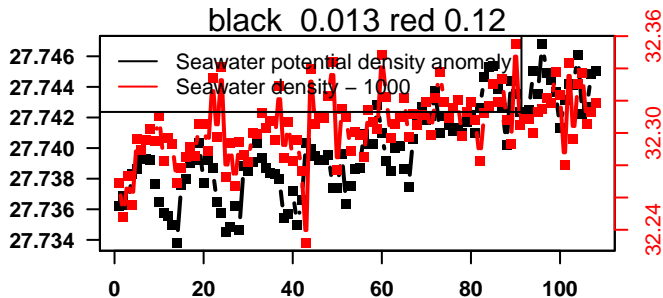

lovbio044b_154_00_06.txt

nb days: 4.4 freq: 9.9 min

2015-09-02 01:39:54 2015-09-06 12:19:55

lovbio044b_155_00_06.txt

nb days: 4.4 freq: 9.9 min

2015-09-07 00:56:24 2015-09-11 11:36:25

lovbio044b_156_00_06.txt