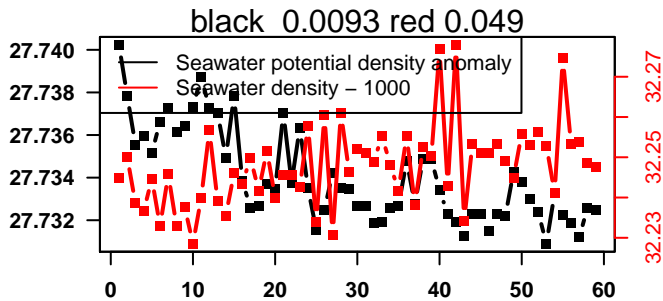

2015-04-07 01:54:59 2015-04-09 12:35:00