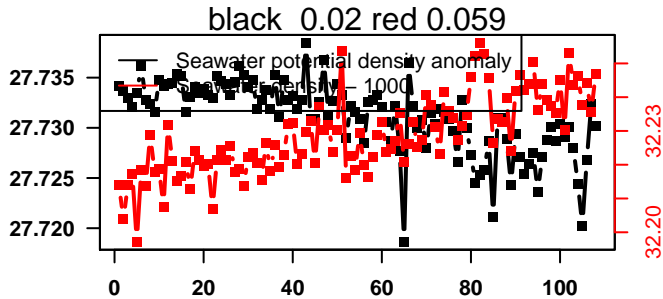

2013-09-13 01:12:27 2013-09-17 10:12:30

lovbio044b_026_00_06.txt

nb days: 4.4 freq: 9.9 min

2013-09-17 23:41:22 2013-09-22 10:21:22

lovbio044b_027_00_06.txt

nb days: 4.4 freq: 9.9 min

2013-09-22 23:00:50 2013-09-27 09:40:50