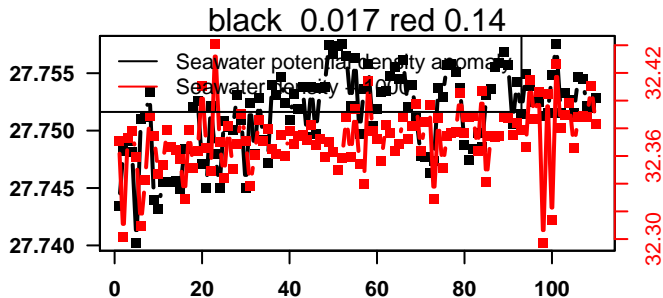

2014-08-13 22:31:12 2014-08-18 11:51:13