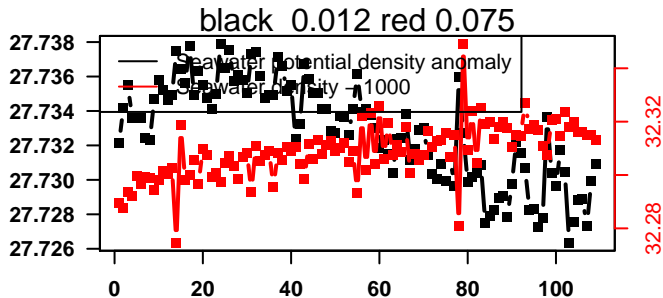

2014-05-25 22:47:27 2014-05-30 09:27:27