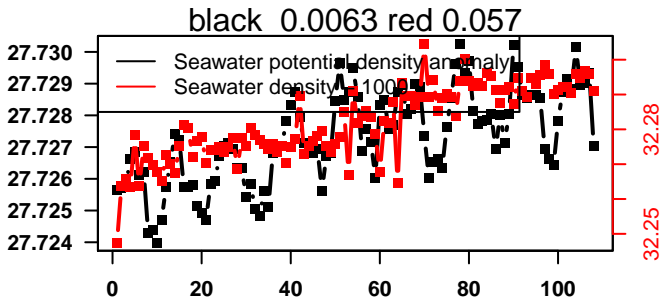

2014-03-26 23:46:01 2014-03-31 10:26:01

lovbio044b_052_00_06.txt

nb days: 4.4 freq: 9.9 min

2014-03-31 23:42:54 2014-04-05 10:22:54

lovbio044b_053_00_06.txt

nb days: 4.4 freq: 9.9 min

2014-04-05 21:57:30 2014-04-10 08:37:30