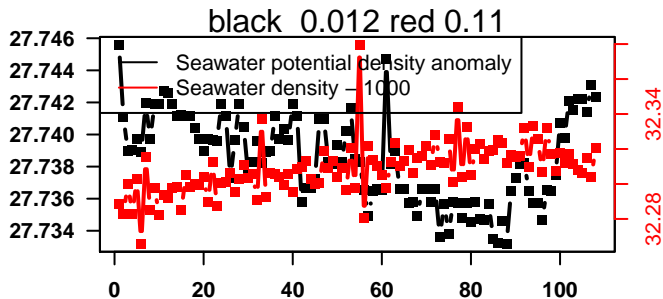

lovbio044b_068_00_06.txt

nb days: 4.4 freq: 9.8 min

2014-06-19 22:44:15 2014-06-24 09:24:15

lovbio044b_069_00_06.txt

nb days: 4.4 freq: 9.8 min

2014-06-25 00:22:49 2014-06-29 11:02:49

lovbio044b_070_00_06.txt

nb days: 4.4 freq: 9.9 min

2014-06-30 00:09:19 2014-07-04 10:49:19

lovbio044b_071_00_06.txt

nb days: 4.4 freq: 9.9 min

2014-07-05 01:59:29 2014-07-09 10:59:32

lovbio044b_072_00_06.txt

nb days: 4.4 freq: 9.9 min