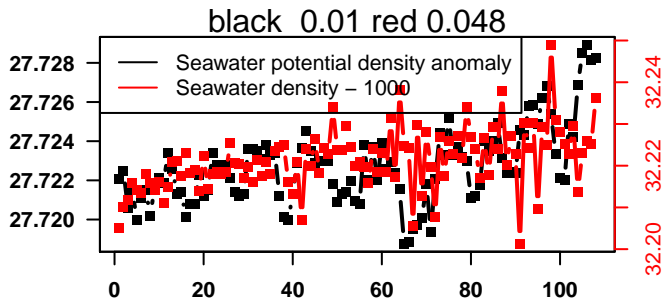

lovbio044b_054_00_06.txt

nb days: 4.4 freq: 9.8 min

2014-04-10 21:26:17 2014-04-15 10:46:17

lovbio044b_055_00_06.txt

nb days: 4.6 freq: 10 min

2014-04-15 22:58:24 2014-04-20 09:38:24

lovbio044b_056_00_06.txt