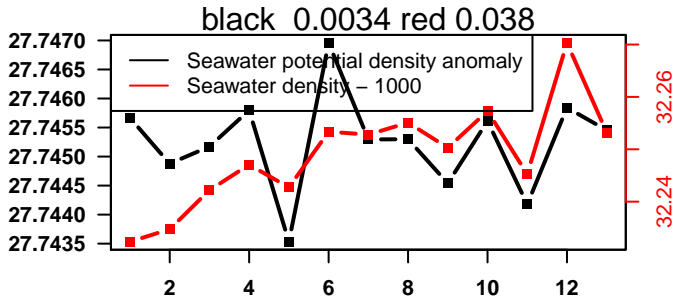

lovbio044b_002_00_06.txt

nb days: 0 freq: 0 min

2013-06-19 21:13:00 2013-06-20 07:53:00

lovbio044b_003_00_06.txt

nb days: 0.4 freq: 9 min

2013-06-20 20:32:20 2013-06-21 07:12:20

lovbio044b_004_00_06.txt

nb days: 0.4 freq: 8.5 min