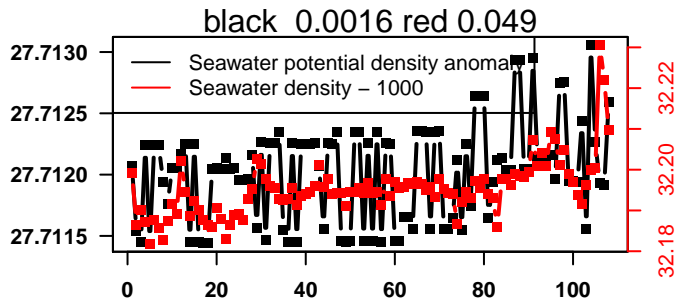

2015-03-07 02:53:39 2015-03-11 11:53:43

lovbio044b_108_00_06.txt

nb days: 4.4 freq: 9.9 min

2015-03-12 00:10:35 2015-03-16 10:50:36

lovbio044b_109_00_06.txt

nb days: 4.4 freq: 9.8 min

2015-03-17 01:14:30 2015-03-21 11:54:31