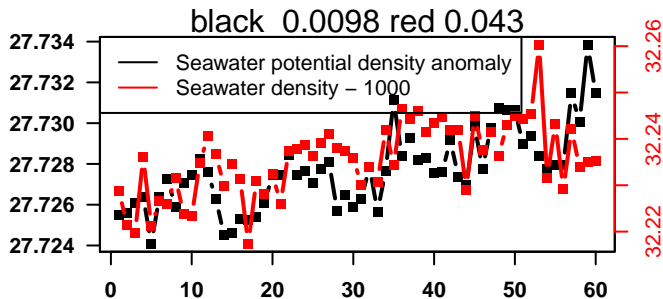

2015-05-06 00:59:28 2015-05-08 11:39:29

lovbio044b_124_00_06.txt

nb days: 2.4 freq: 9.8 min

2015-05-09 01:14:25 2015-05-11 11:54:26

lovbio044b_125_00_06.txt

nb days: 2.4 freq: 9.8 min

2015-05-12 01:31:17 2015-05-14 12:11:18