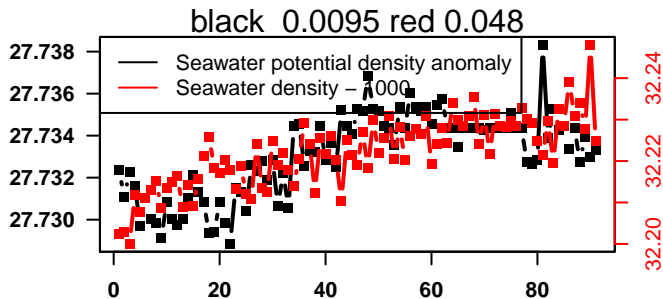

lovbio044b_042_00_06.txt

nb days: 4.6 freq: 10 min

2014-02-09 23:30:54 2014-02-14 10:10:54

lovbio044b_043_00_06.txt

nb days: 4.4 freq: 9.8 min

2014-02-15 05:02:06 2014-02-18 21:02:06

lovbio044b_044_00_06.txt