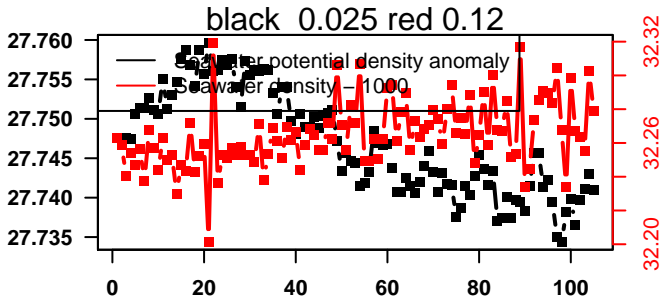

nb days: 4.4 freq: 9.8 min

2015-08-08 00:49:32 2015-08-12 11:29:33

lovbio044b_150_00_06.txt

nb days: 4.4 freq: 9.9 min

2015-08-13 04:05:23 2015-08-17 12:05:24

lovbio044b_151_00_06.txt

nb days: 4.3 freq: 9.9 min