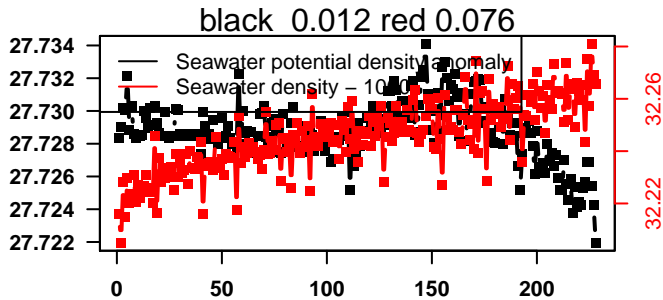

2013-11-07 00:56:17 2013-11-16 08:56:17

lovbio044b_033_00_06.txt

nb days: 9.3 freq: 9.9 min

2013-11-16 23:29:12 2013-11-26 10:09:12

lovbio044b_034_00_06.txt

nb days: 9.4 freq: 10 min

2013-11-27 02:19:52 2013-12-06 10:19:52