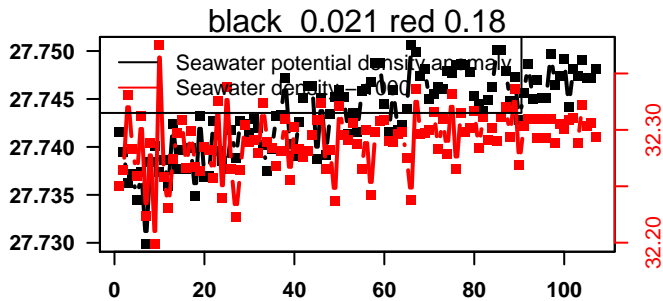

nb days: 4.4 freq: 10 min

2014-08-03 23:32:06 2014-08-08 10:12:07

lovbio044b_078_00_06.txt

nb days: 4.4 freq: 9.8 min

2014-08-09 01:17:25 2014-08-13 10:17:29

lovbio044b_079_00_06.txt

nb days: 4.4 freq: 9.8 min