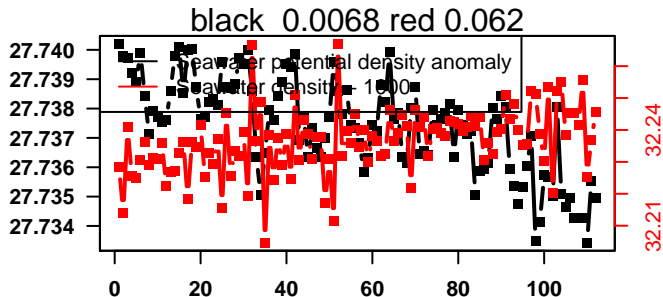

lovbio044b_103_00_06.txt

nb days: 4.4 freq: 9.9 min

2015-02-15 01:08:50 2015-02-19 11:48:51

lovbio044b_104_00_06.txt

nb days: 4.4 freq: 9.9 min

2015-02-19 21:15:02 2015-02-24 10:35:03

lovbio044b_105_00_06.txt