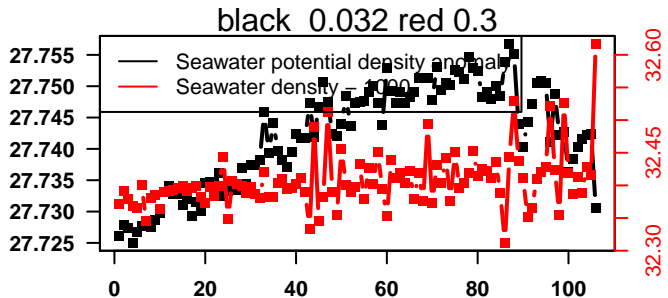

2014-08-13 22:31:12 2014-08-18 11:51:13

lovbio044b_080_00_06.txt

nb days: 4.6 freq: 10 min

2014-08-18 23:46:13 2014-08-23 10:26:14

lovbio044b_081_00_06.txt

nb days: 4.4 freq: 9.9 min

2014-08-24 02:29:40 2014-08-28 11:29:44