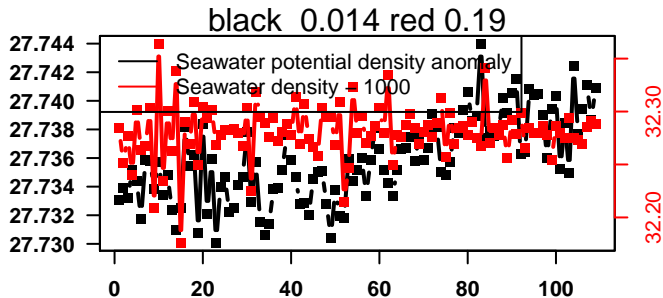

2014-06-04 22:24:57 2014-06-09 09:04:57