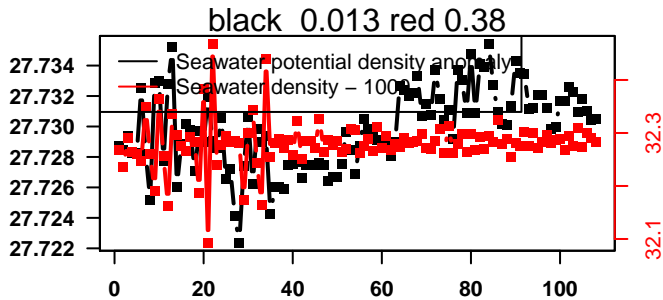

lovbio044b_082_00_06.txt

nb days: 4.4 freq: 10 min

2014-08-29 01:22:36 2014-09-02 10:22:40

lovbio044b_083_00_06.txt

nb days: 4.4 freq: 9.8 min

2014-09-03 00:34:10 2014-09-07 11:14:11

lovbio044b_084_00_06.txt