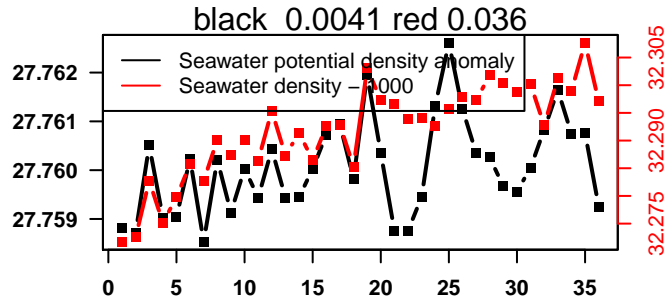

lovbio044b_007_00_06.txt

nb days: 0.4 freq: 9.3 min

2013-06-24 21:52:05 2013-06-25 08:32:05

lovbio044b_008_00_06.txt

nb days: 0.4 freq: 8.1 min

2013-06-25 23:10:13 2013-06-27 09:50:13

lovbio044b_009_00_06.txt

nb days: 1.4 freq: 9.7 min

2013-06-27 23:26:49 2013-06-29 10:06:49

lovbio044b_010_00_06.txt

nb days: 1.4 freq: 9.8 min

2013-06-29 23:12:43 2013-07-04 09:52:43

lovbio044b_011_00_06.txt

nb days: 4.4 freq: 9.9 min