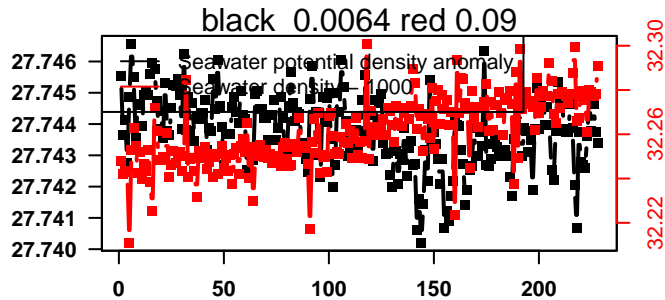

lovbio044b_168_00_06.txt

nb days: 9.4 freq: 9.9 min

2015-12-26 01:38:15 2016-01-04 12:18:16

lovbio044b_169_00_06.txt

nb days: 9.4 freq: 10 min

2016-01-05 01:06:03 2016-01-14 11:46:04

lovbio044b_170_00_06.txt