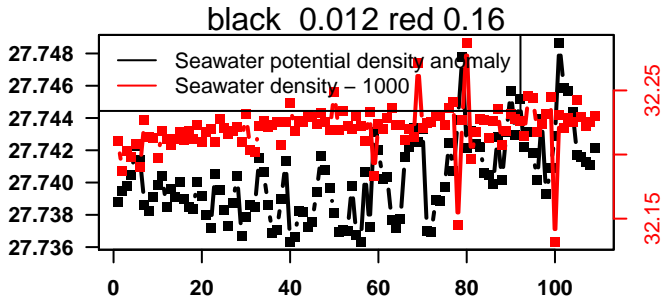

2014-07-24 23:46:02 2014-07-29 10:26:03