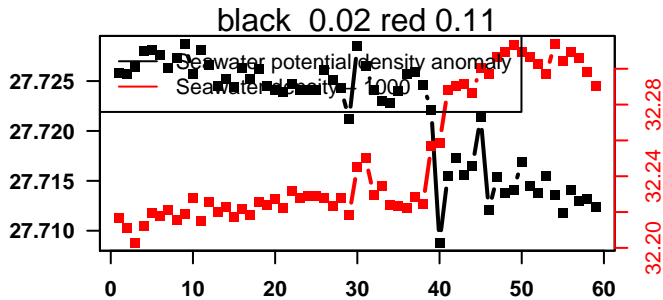

2015-04-01 01:57:07 2015-04-03 12:37:08