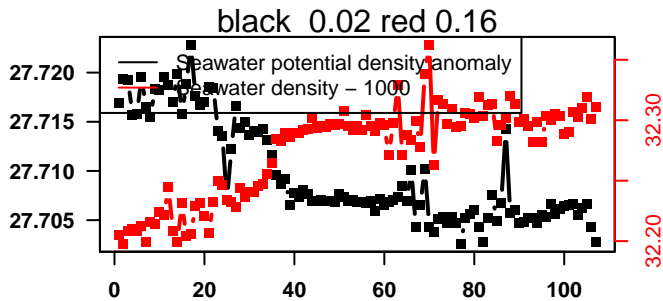

2015-03-07 02:53:39 2015-03-11 11:53:43