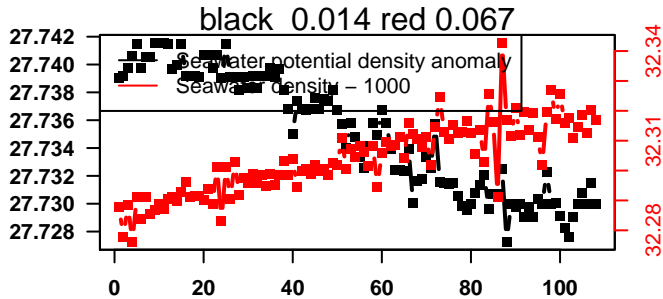

lovbio044b_061_00_06.txt

nb days: 4.4 freq: 9.9 min

2014-05-15 21:32:46 2014-05-20 10:52:46

lovbio044b_062_00_06.txt

nb days: 4.6 freq: 10 min

2014-05-20 23:02:16 2014-05-25 09:42:16

lovbio044b_063_00_06.txt

nb days: 4.4 freq: 9.9 min

2014-05-25 22:47:27 2014-05-30 09:27:27

lovbio044b_064_00_06.txt

nb days: 4.4 freq: 9.9 min

2014-05-30 23:49:26 2014-06-04 10:29:26

lovbio044b_065_00_06.txt

nb days: 4.4 freq: 10 min