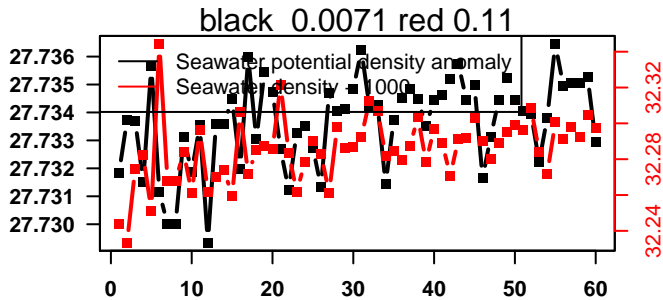

2015-06-23 01:36:59 2015-06-25 12:17:00