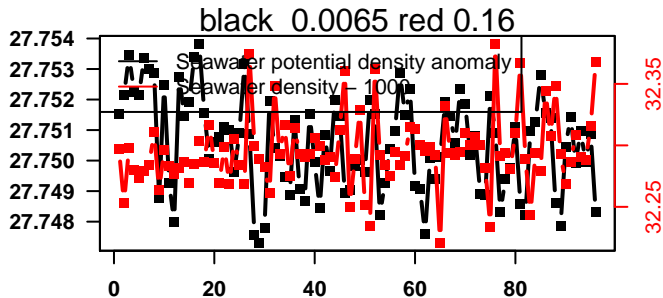

2016-01-29 23:47:21 2016-02-08 10:27:22

lovbio044b_173_00_06.txt

nb days: 9.4 freq: 9.9 min

2016-02-09 01:24:37 2016-02-13 12:04:38

lovbio044b_174_00_06.txt

nb days: 4.4 freq: 9.9 min

2016-02-14 01:28:48 2016-02-17 22:48:49