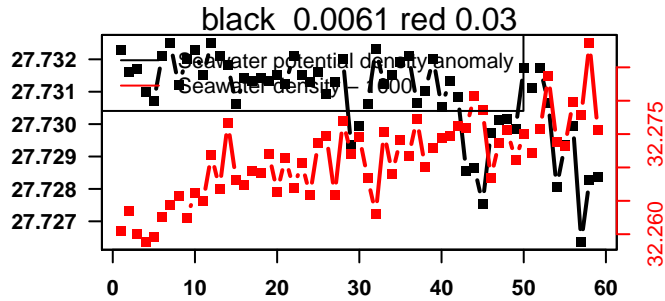

2015-05-15 02:12:01 2015-05-17 12:52:02