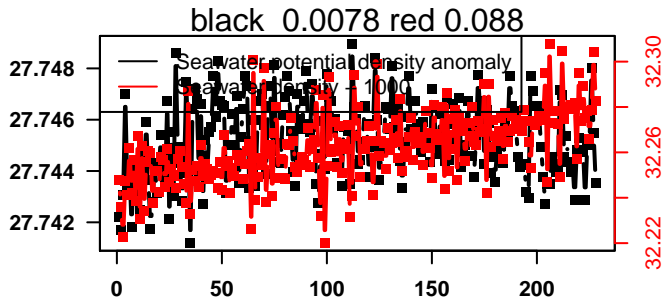

2015-12-26 01:38:15 2016-01-04 12:18:16