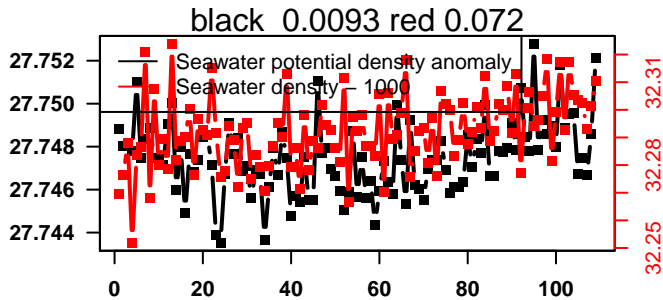

2013-07-04 23:43:07 2013-07-09 10:23:07

lovbio044b_012_00_06.txt

nb days: 4.4 freq: 9.9 min

2013-07-09 22:47:28 2013-07-14 09:27:28

lovbio044b_013_00_06.txt

nb days: 4.4 freq: 9.9 min

2013-07-14 23:35:05 2013-07-19 10:15:05