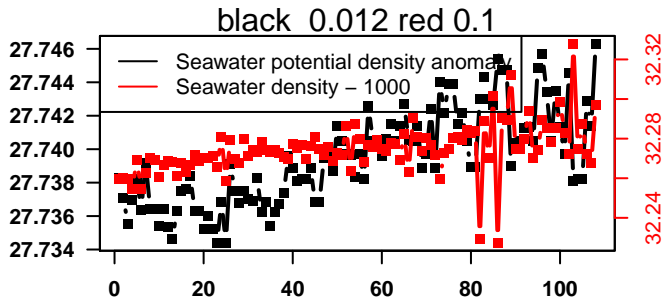

lovbio044b_068_00_06.txt

nb days: 4.4 freq: 9.8 min

2014-06-19 22:44:15 2014-06-24 09:24:15

lovbio044b_069_00_06.txt

nb days: 4.4 freq: 9.8 min

2014-06-25 00:22:49 2014-06-29 11:02:49

lovbio044b_070_00_06.txt