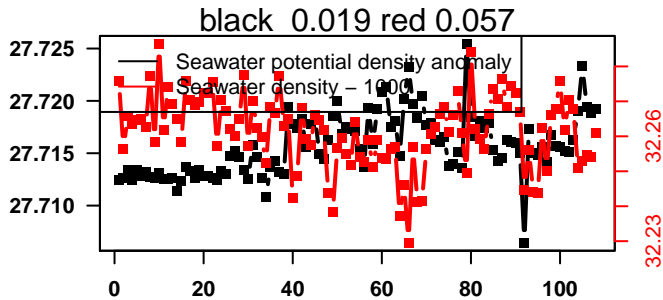

lovbio044b_110_00_06.txt

nb days: 4.4 freq: 9.9 min

2015-03-22 02:02:30 2015-03-26 12:42:31

lovbio044b_111_00_06.txt

nb days: 4.4 freq: 10 min

2015-03-27 01:01:18 2015-03-31 11:41:19

lovbio044b_112_00_06.txt