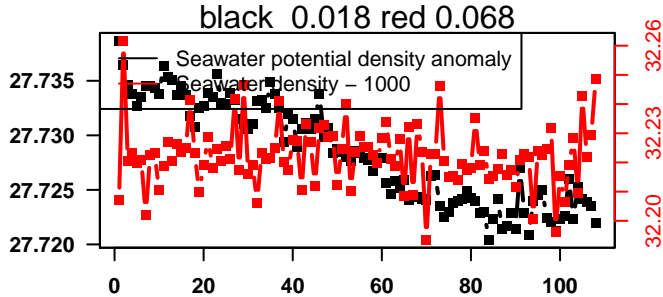

nb days: 4.6 freq: 9.8 min

2015-02-25 00:54:18 2015-03-01 11:34:19

lovbio044b_106_00_06.txt

nb days: 4.4 freq: 9.9 min

2015-03-02 00:58:15 2015-03-06 11:38:16

lovbio044b_107_00_06.txt

nb days: 4.4 freq: 9.9 min