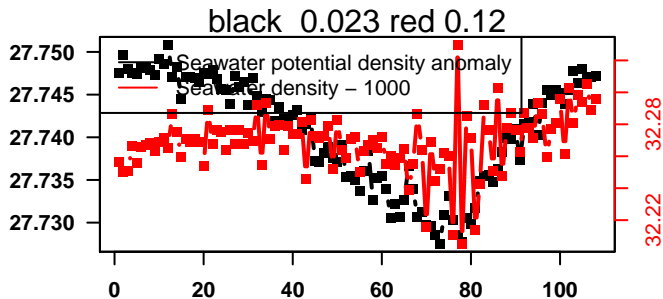

2013-07-04 23:43:07 2013-07-09 10:23:07

lovbio044b_012_00_06.txt

nb days: 4.4 freq: 9.9 min

2013-07-09 22:47:28 2013-07-14 09:27:28

lovbio044b_013_00_06.txt

nb days: 4.4 freq: 9.9 min

2013-07-14 23:35:05 2013-07-19 10:15:05