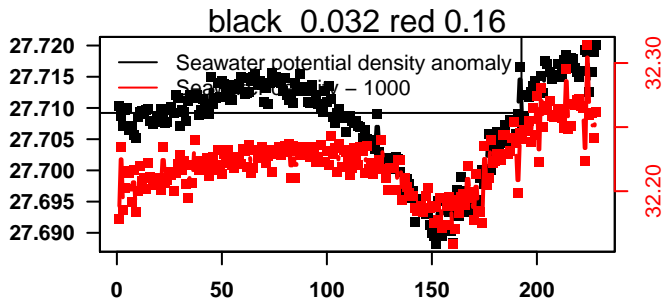

lovbio044b_089_00_06.txt

nb days: 9.4 freq: 10 min

2014-10-08 01:45:35 2014-10-17 09:45:36

lovbio044b_090_00_06.txt

nb days: 9.3 freq: 9.9 min

2014-10-18 00:45:18 2014-10-27 11:25:19

lovbio044b_091_00_06.txt