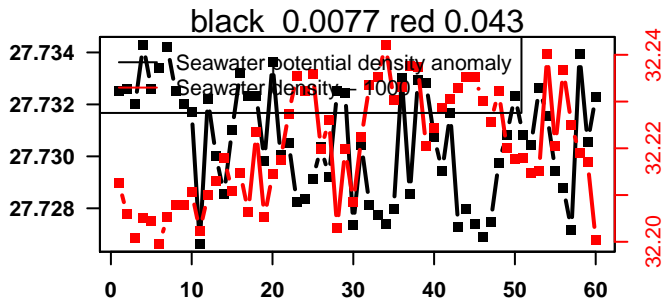

2015-04-07 01:54:59 2015-04-09 12:35:00

lovbio044b_115_00_06.txt

nb days: 2.4 freq: 9.9 min

2015-04-10 01:54:58 2015-04-12 12:34:59

lovbio044b_116_00_06.txt

nb days: 2.4 freq: 9.9 min

2015-04-13 01:21:47 2015-04-15 12:01:48