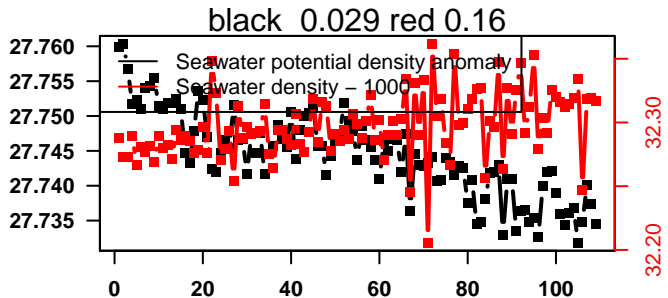

2014-08-03 23:32:06 2014-08-08 10:12:07