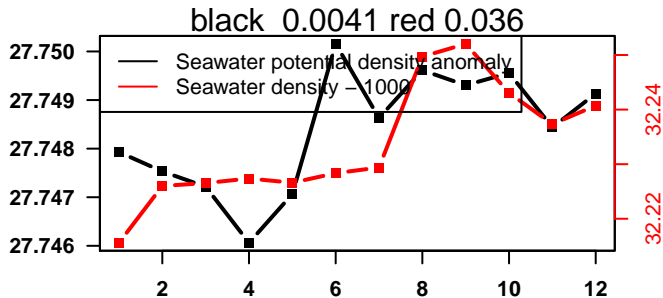

2013-06-21 21:29:41 2013-06-22 08:09:41