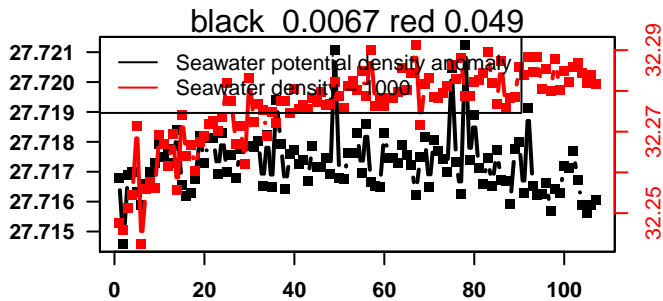

nb days: 4.4 freq: 9.9 min

2013-07-29 23:32:45 2013-08-03 10:12:45

lovbio044b_017_00_06.txt

nb days: 4.4 freq: 9.9 min

2013-08-04 00:42:08 2013-08-08 09:42:11

lovbio044b_018_00_06.txt

nb days: 4.4 freq: 9.9 min