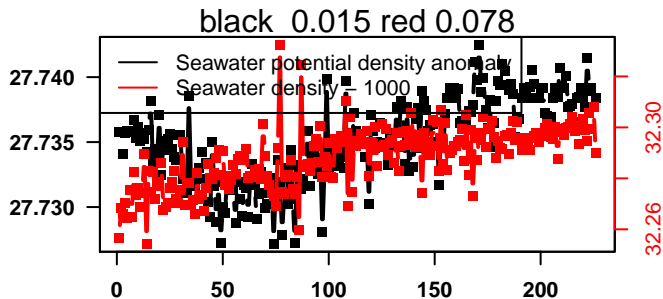

nb days: 9.4 freq: 10 min

2013-12-27 01:05:04 2014-01-05 11:45:04

lovbio044b_038_00_06.txt

nb days: 9.4 freq: 10 min

2014-01-06 02:45:18 2014-01-15 10:45:18

lovbio044b_039_00_06.txt

nb days: 9.3 freq: 9.9 min