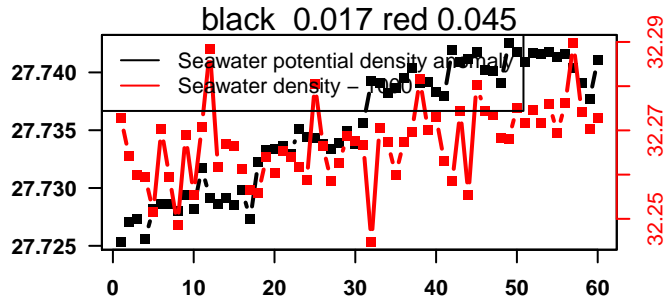

nb days: 4.4 freq: 9.8 min

2015-04-01 01:57:07 2015-04-03 12:37:08

lovbio044b_113_00_06.txt

nb days: 2.4 freq: 9.9 min

2015-04-04 01:41:38 2015-04-06 12:21:39

lovbio044b_114_00_06.txt

nb days: 2.4 freq: 9.9 min