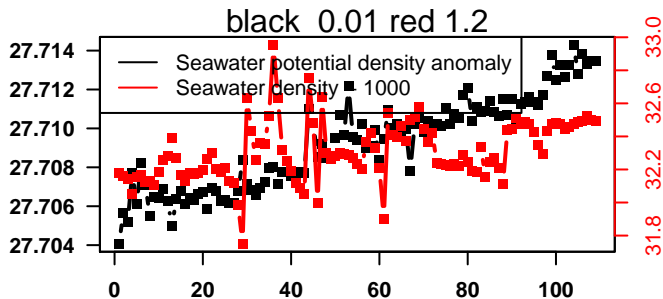

2015-03-07 02:53:39 2015-03-11 11:53:43

lovbio044b_108_00_06.txt

nb days: 4.4 freq: 9.9 min

2015-03-12 00:10:35 2015-03-16 10:50:36

lovbio044b_109_00_06.txt

nb days: 4.4 freq: 9.8 min

2015-03-17 01:14:30 2015-03-21 11:54:31