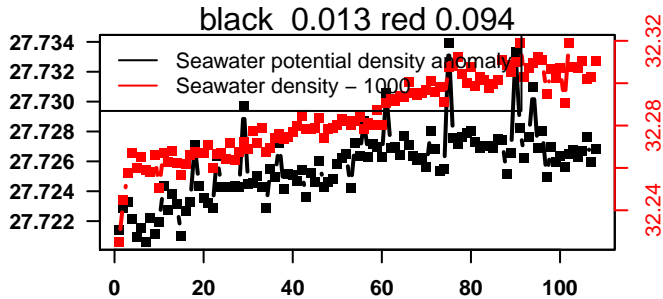

lovbio044b_021_00_06.txt

nb days: 4.4 freq: 9.9 min

2013-08-23 23:19:45 2013-08-28 09:59:45

lovbio044b_022_00_06.txt

nb days: 4.4 freq: 9.9 min

2013-08-29 00:22:18 2013-09-02 09:22:21

lovbio044b_023_00_06.txt

nb days: 4.4 freq: 9.8 min

2013-09-02 23:43:22 2013-09-07 10:23:22

lovbio044b_024_00_06.txt

nb days: 4.4 freq: 9.9 min

2013-09-08 00:46:11 2013-09-12 09:46:14

lovbio044b_025_00_06.txt

nb days: 4.4 freq: 9.9 min