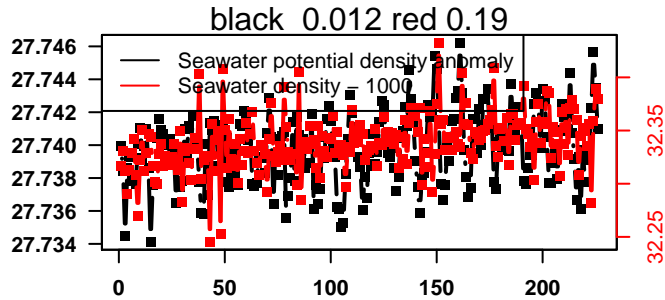

2015-11-06 03:46:44 2015-11-15 11:46:45