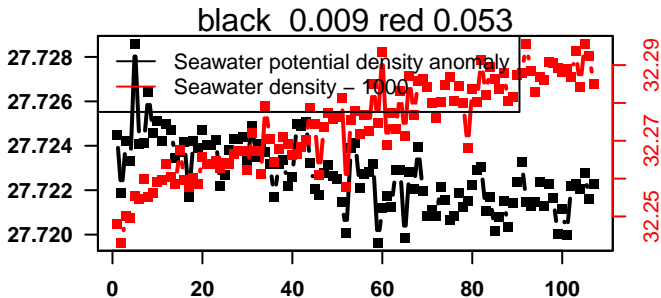

nb days: 4.4 freq: 9.8 min

2013-09-02 23:43:22 2013-09-07 10:23:22

lovbio044b_024_00_06.txt

nb days: 4.4 freq: 9.9 min

2013-09-08 00:46:11 2013-09-12 09:46:14

lovbio044b_025_00_06.txt

nb days: 4.4 freq: 9.9 min