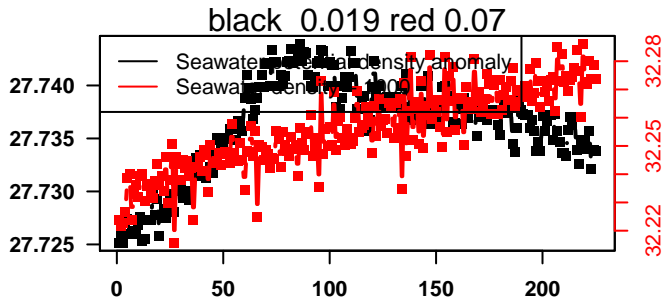

2013-11-07 00:56:17 2013-11-16 08:56:17

lovbio044b_033_00_06.txt

nb days: 9.3 freq: 9.9 min

2013-11-16 23:29:12 2013-11-26 10:09:12

lovbio044b_034_00_06.txt

nb days: 9.4 freq: 10 min

2013-11-27 02:19:52 2013-12-06 10:19:52