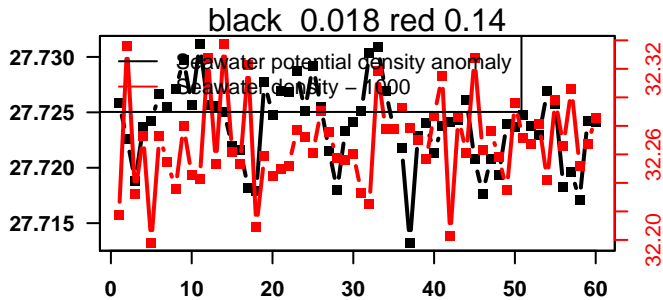

2015-06-17 01:05:02 2015-06-19 11:45:03