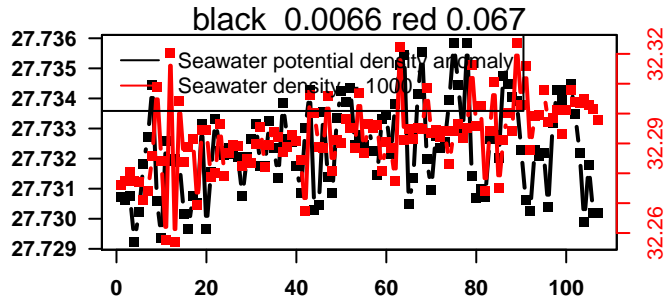

2015-07-14 02:52:00 2015-07-18 11:52:04

lovbio044b_145_00_06.txt

nb days: 4.4 freq: 9.9 min

2015-07-19 02:00:02 2015-07-23 12:40:03

lovbio044b_146_00_06.txt

nb days: 4.4 freq: 10 min

2015-07-24 02:16:01 2015-07-28 11:16:05