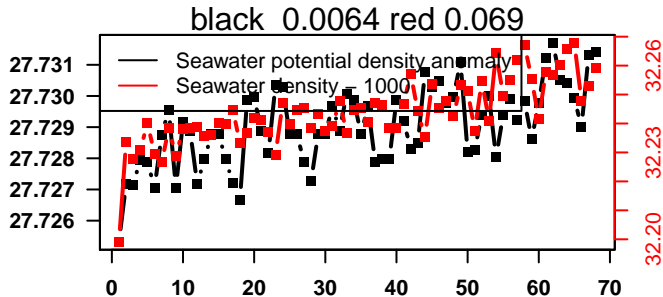

2015-04-23 17:51:18 2015-04-26 12:31:19