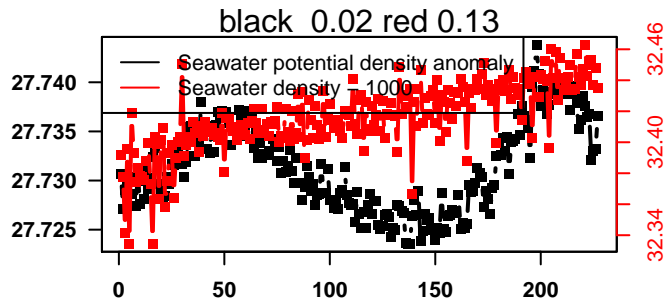

lovbio044b_028_00_06.txt

nb days: 4.4 freq: 9.9 min

2013-09-28 00:43:31 2013-10-07 08:43:31

lovbio044b_029_00_06.txt

nb days: 9.3 freq: 9.9 min

2013-10-08 00:10:52 2013-10-17 10:50:52

lovbio044b_030_00_06.txt