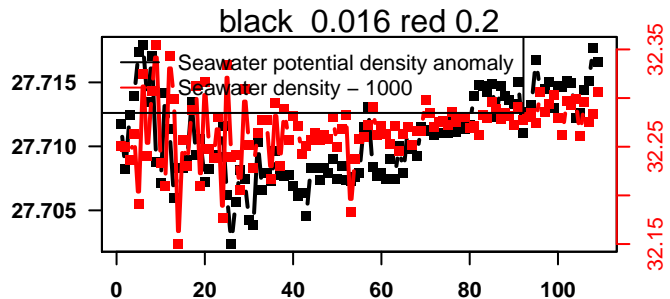

2014-09-18 00:41:43 2014-09-22 11:21:44

lovbio044b_087_00_06.txt

nb days: 4.4 freq: 9.9 min

2014-09-22 23:07:59 2014-09-27 09:48:00

lovbio044b_088_00_06.txt

nb days: 4.4 freq: 9.8 min

2014-09-28 00:42:33 2014-10-07 11:22:34