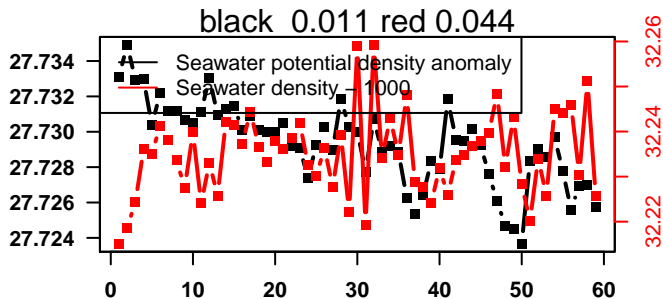

lovbio044b_133_00_06.txt

nb days: 2.4 freq: 10 min

2015-06-05 00:24:51 2015-06-07 11:04:52

lovbio044b_134_00_06.txt

nb days: 2.4 freq: 9.7 min

2015-06-08 02:12:41 2015-06-10 12:52:42

lovbio044b_135_00_06.txt