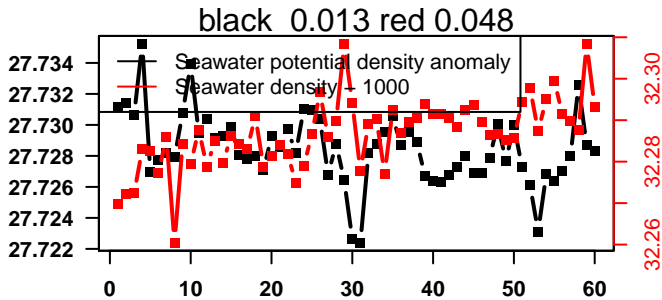

lovbio044b_117_00_06.txt

nb days: 2.4 freq: 9.8 min

2015-04-23 17:51:18 2015-04-26 12:31:19

lovbio044b_120_00_06.txt

nb days: 2.8 freq: 9.9 min

2015-04-27 01:47:17 2015-04-29 12:27:18

lovbio044b_121_00_06.txt