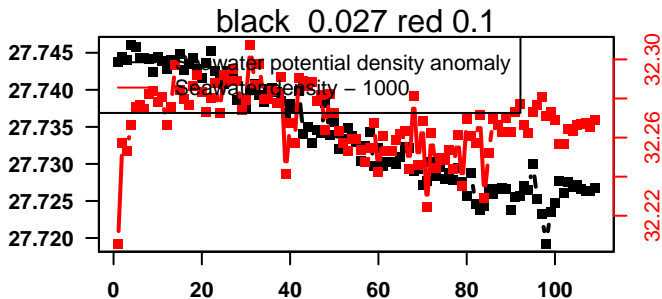

2013-07-19 22:29:50 2013-07-24 09:09:50