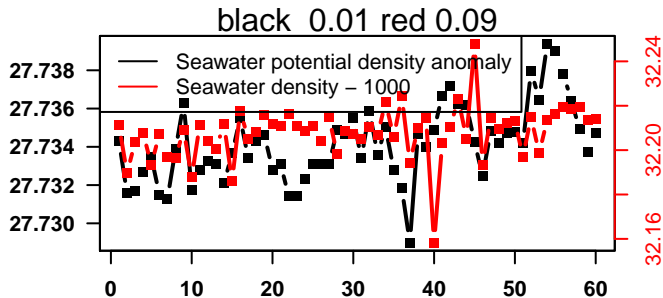

2015-06-26 01:03:37 2015-06-28 11:43:38