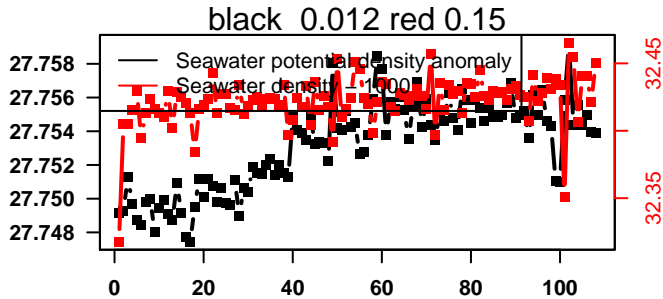

2016-01-29 23:47:21 2016-02-08 10:27:22

lovbio044b_173_00_06.txt

nb days: 9.4 freq: 9.9 min

2016-02-09 01:24:37 2016-02-13 12:04:38

lovbio044b_174_00_06.txt

nb days: 4.4 freq: 9.9 min

2016-02-14 01:28:48 2016-02-17 22:48:49