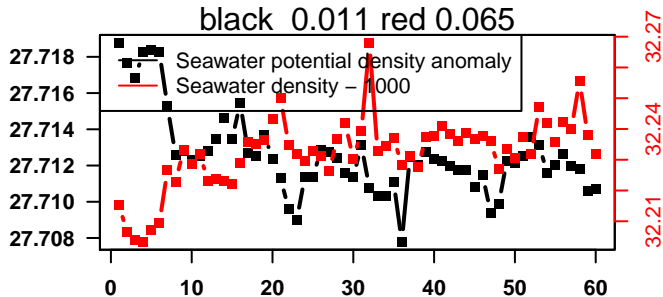

2015-05-27 01:38:41 2015-05-29 12:18:42

lovbio044b_131_00_06.txt

nb days: 2.4 freq: 9.9 min

2015-05-30 01:32:38 2015-06-01 12:12:39

lovbio044b_132_00_06.txt

nb days: 2.4 freq: 9.9 min

2015-06-02 02:13:41 2015-06-04 12:53:42