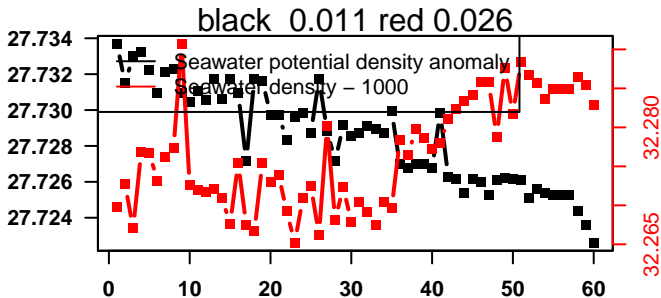

2015-05-06 00:59:28 2015-05-08 11:39:29