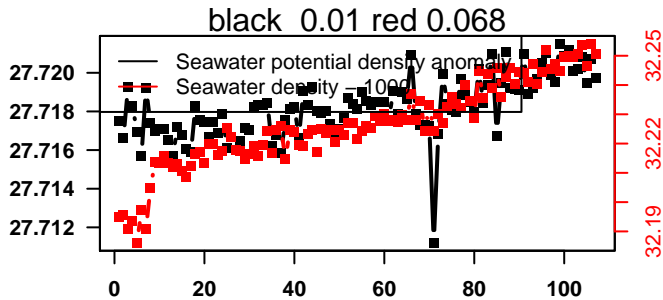

lovbio044b_021_00_06.txt

nb days: 4.4 freq: 9.9 min

2013-08-23 23:19:45 2013-08-28 09:59:45

lovbio044b_022_00_06.txt

nb days: 4.4 freq: 9.9 min

2013-08-29 00:22:18 2013-09-02 09:22:21

lovbio044b_023_00_06.txt

nb days: 4.4 freq: 9.8 min

2013-09-02 23:43:22 2013-09-07 10:23:22

lovbio044b_024_00_06.txt

nb days: 4.4 freq: 9.9 min

2013-09-08 00:46:11 2013-09-12 09:46:14

lovbio044b_025_00_06.txt

nb days: 4.4 freq: 9.9 min