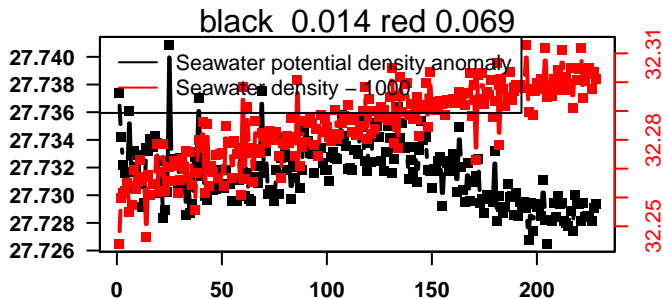

2013-12-06 23:08:28 2013-12-16 09:48:28