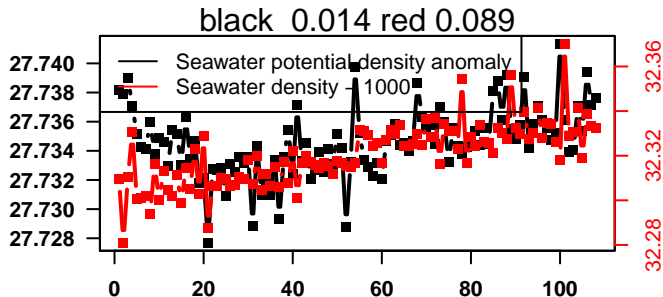

2014-06-04 22:24:57 2014-06-09 09:04:57

lovbio044b_066_00_06.txt

nb days: 4.4 freq: 9.8 min

2014-06-09 23:21:28 2014-06-14 10:01:28

lovbio044b_067_00_06.txt

nb days: 4.4 freq: 9.9 min

2014-06-14 21:52:02 2014-06-19 08:32:02