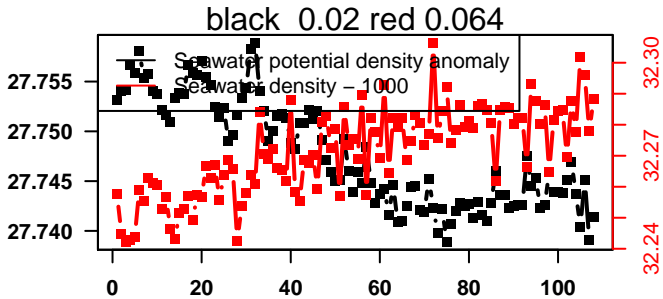

2014-07-10 00:17:16 2014-07-14 10:57:17