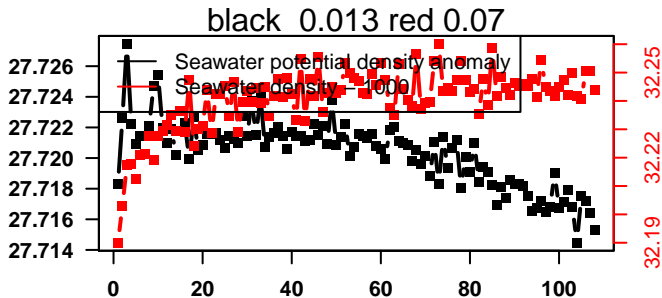

2013-07-29 23:32:45 2013-08-03 10:12:45