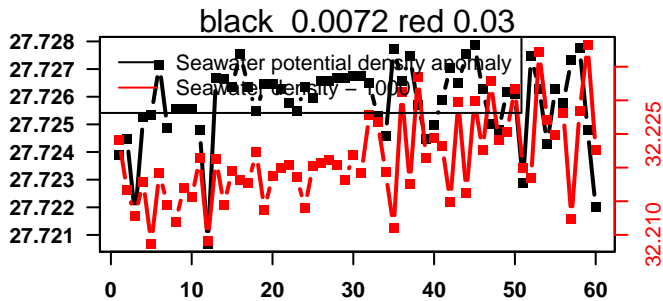

2015-05-21 01:53:01 2015-05-23 12:33:02