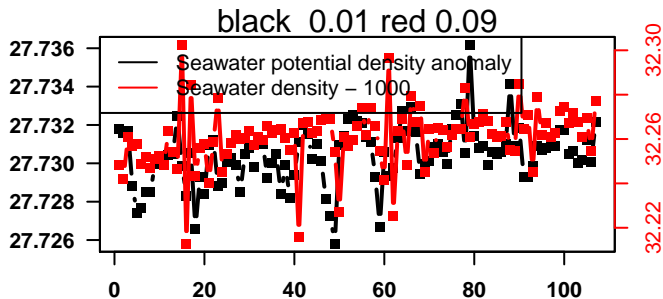

nb days: 4.4 freq: 10 min

2015-07-04 01:03:49 2015-07-08 11:43:50

lovbio044b_143_00_06.txt

nb days: 4.4 freq: 9.9 min

2015-07-09 02:12:23 2015-07-13 12:52:24

lovbio044b_144_00_06.txt

nb days: 4.4 freq: 10 min