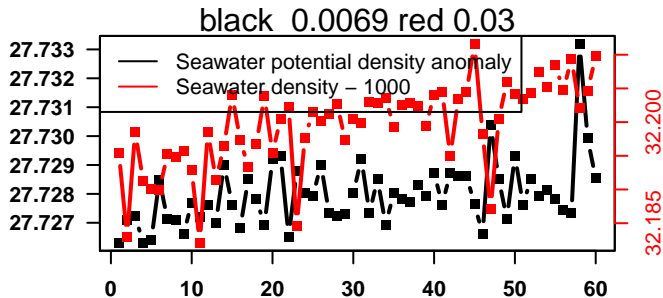

2015-04-30 01:35:53 2015-05-02 12:15:54