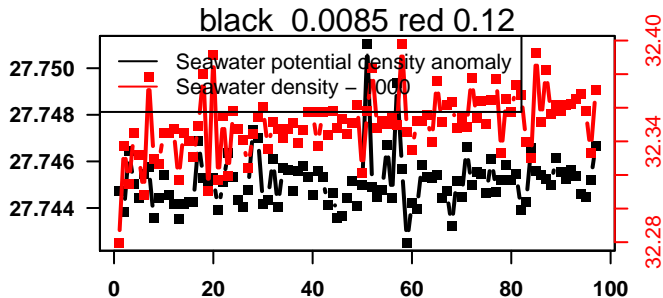

lovbio044b_175_00_06.txt

nb days: 3.9 freq: 9.8 min

2016-02-19 01:36:53 2016-02-22 22:56:54

lovbio044b_176_00_06.txt

nb days: 3.9 freq: 9.8 min

2016-02-24 00:25:52 2016-02-28 00:25:53

lovbio044b_177_00_06.txt