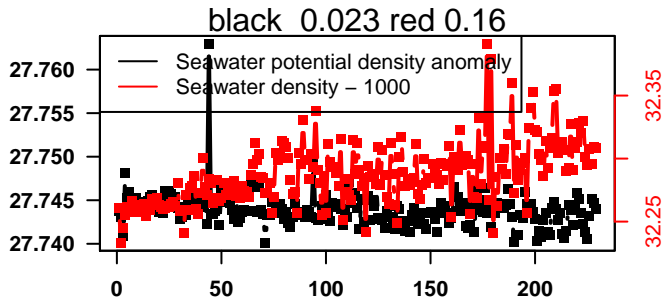

2015-09-22 03:26:34 2015-09-26 12:26:38

lovbio044b_159_00_06.txt

nb days: 4.4 freq: 10 min

2015-09-27 00:11:08 2015-10-06 10:51:09

lovbio044b_160_00_06.txt

nb days: 9.4 freq: 9.9 min

2015-10-07 01:42:12 2015-10-16 12:22:13