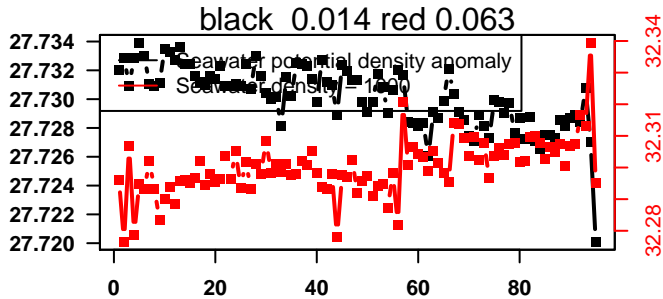

2014-03-02 01:14:10 2014-03-05 22:34:10