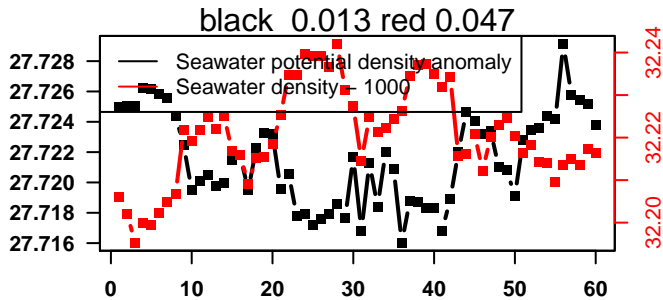

lovbio044b_126_00_06.txt

nb days: 2.4 freq: 9.9 min

2015-05-15 02:12:01 2015-05-17 12:52:02

lovbio044b_127_00_06.txt

nb days: 2.4 freq: 10 min

2015-05-18 01:27:27 2015-05-20 12:07:28

lovbio044b_128_00_06.txt