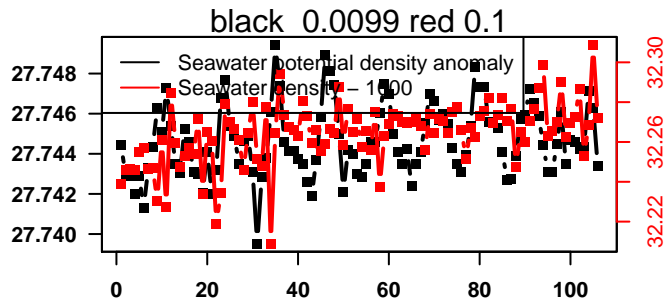

2015-09-12 03:04:33 2015-09-16 12:04:37