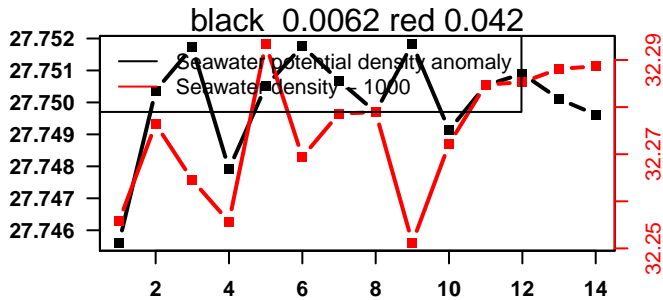

2013-06-24 21:52:05 2013-06-25 08:32:05