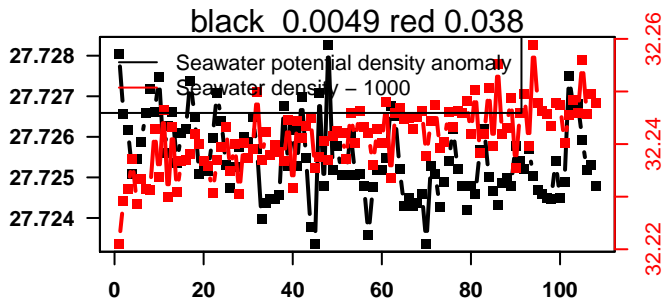

2014-03-26 23:46:01 2014-03-31 10:26:01