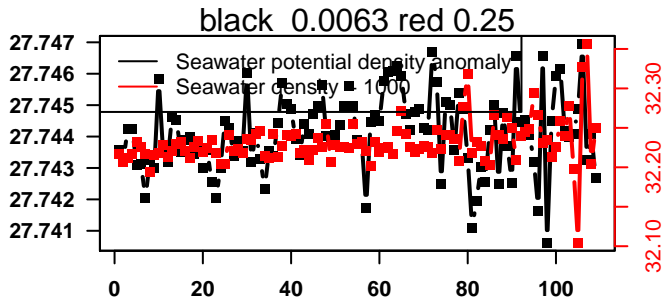

nb days: 9.4 freq: 9.9 min

2016-01-15 07:17:24 2016-01-24 12:37:25

lovbio044b_171_00_06.txt

nb days: 9.2 freq: 10 min

2016-01-25 00:25:24 2016-01-29 11:05:25

lovbio044b_172_00_06.txt

nb days: 4.4 freq: 9.8 min