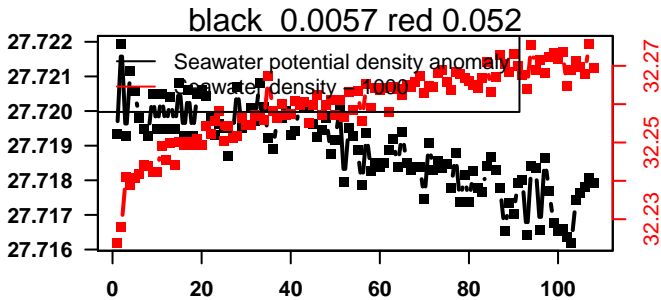

2013-08-23 23:19:45 2013-08-28 09:59:45