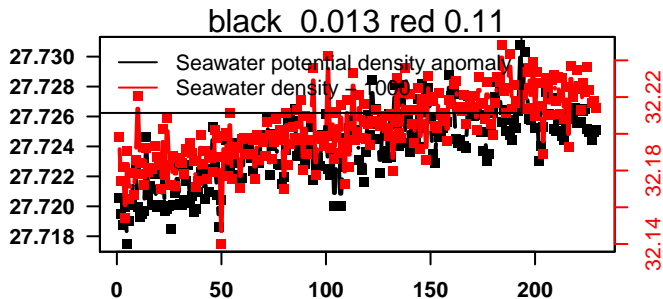

2015-01-26 00:50:59 2015-01-30 11:31:00

lovbio044b_101_00_06.txt

nb days: 4.4 freq: 9.9 min

2015-01-31 00:03:54 2015-02-09 10:43:55

lovbio044b_102_00_06.txt

nb days: 9.4 freq: 9.9 min

2015-02-10 01:23:54 2015-02-14 12:03:55