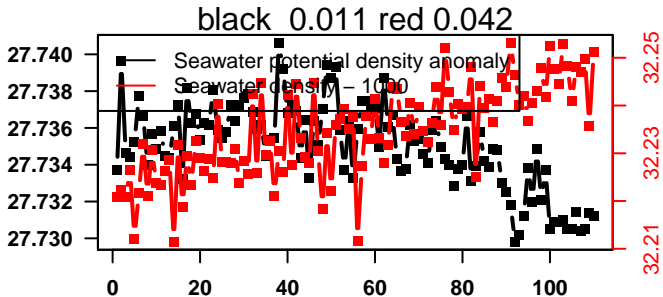

2014-01-15 22:56:32 2014-01-25 09:36:32

lovbio044b_040_00_06.txt

nb days: 9.4 freq: 9.9 min

2014-01-26 00:28:39 2014-02-04 11:08:39

lovbio044b_041_00_06.txt

nb days: 9.4 freq: 10 min

2014-02-04 22:15:50 2014-02-09 11:35:50