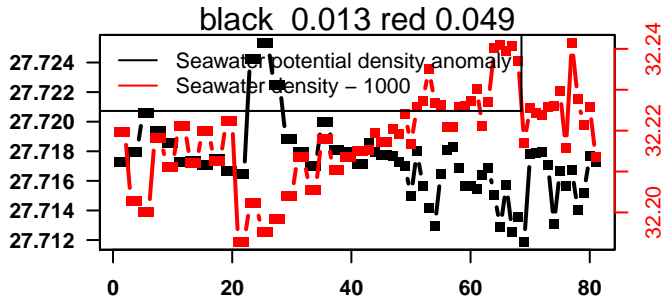

2015-05-27 01:38:41 2015-05-29 12:18:42