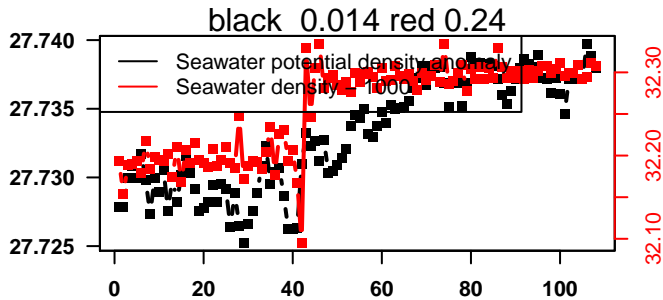

2015-02-15 01:08:50 2015-02-19 11:48:51