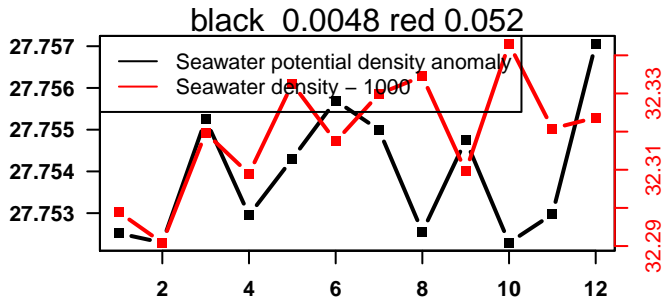

2013-06-21 21:29:41 2013-06-22 08:09:41

lovbio044b_005_00_06.txt

nb days: 0.4 freq: 9.3 min

2013-06-22 20:21:05 2013-06-23 09:41:05

lovbio044b_006_00_06.txt

nb days: 0.6 freq: 9.1 min

2013-06-23 23:26:02 2013-06-24 10:06:02