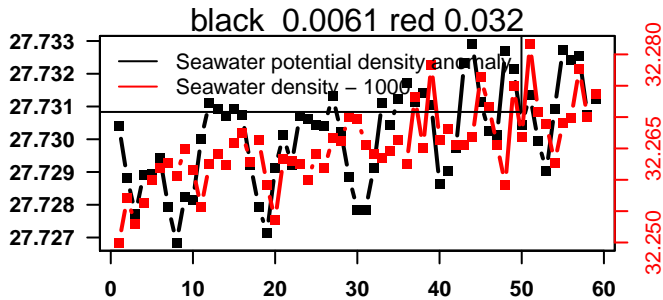

nb days: 2.4 freq: 9.9 min

2015-04-30 01:35:53 2015-05-02 12:15:54

lovbio044b_122_00_06.txt

nb days: 2.4 freq: 9.9 min

2015-05-03 02:16:14 2015-05-05 10:16:15

lovbio044b_123_00_06.txt

nb days: 2.3 freq: 9.5 min