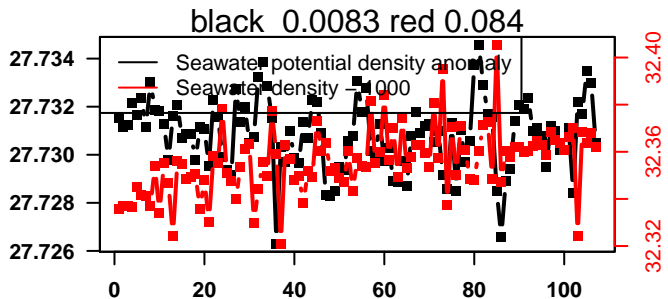

2015-07-14 02:52:00 2015-07-18 11:52:04