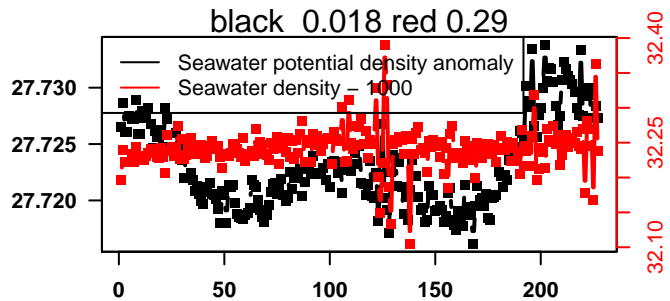

2013-10-18 00:11:34 2013-10-27 10:51:34