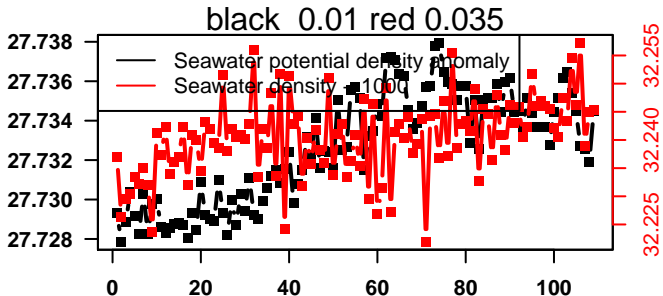

2014-02-09 23:30:54 2014-02-14 10:10:54