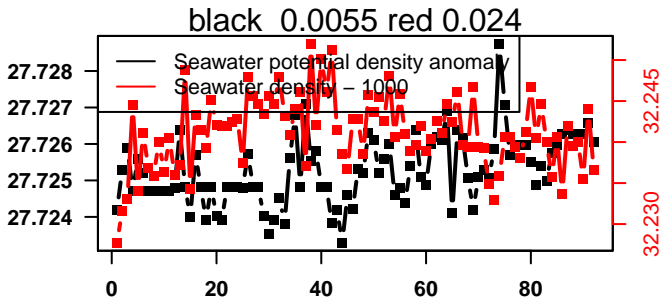

lovbio044b_049_00_06.txt

nb days: 3.9 freq: 9.9 min

2014-03-16 23:34:07 2014-03-20 23:34:07

lovbio044b_050_00_06.txt

nb days: 4 freq: 10 min

2014-03-22 02:44:13 2014-03-25 21:24:13

lovbio044b_051_00_06.txt

nb days: 3.8 freq: 9.9 min