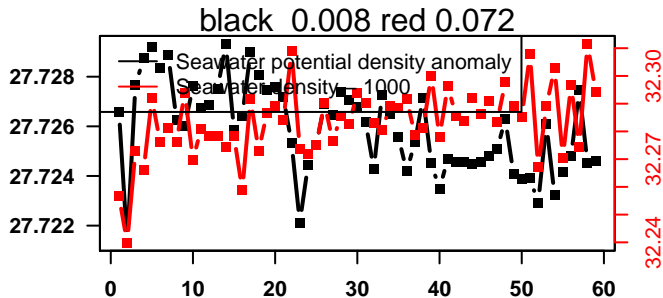

2015-06-11 02:44:53 2015-06-13 10:44:54