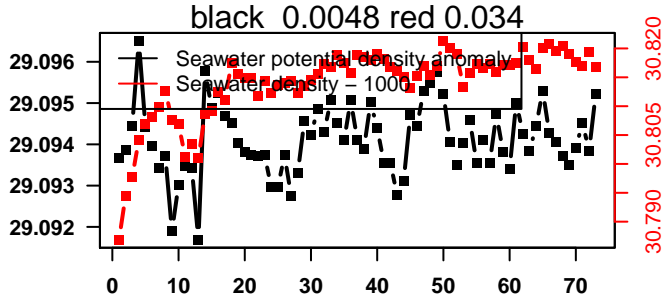

lovbio064c_018_03_06.txt

nb days: 0.1 freq: 7.3 min

nb days: 0.1 freq: 40 min

2014-06-22 10:06:16 2014-06-25 10:06:18

lovbio064c_018_04_06.txt

nb days: 3 freq: 9.9 min

nb days: 3 freq: 59.2 min

2014-06-25 21:32:56 2014-06-28 00:12:58