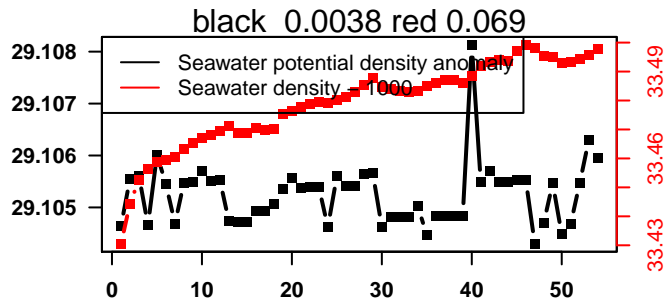

nb days: 0.2 freq: 7.1 min

nb days: 0.2 freq: 40 min

2014-09-28 12:01:50 2014-10-01 09:21:52

lovbio064c_032_04_06.txt

nb days: 2.9 freq: 9.9 min

nb days: 2.9 freq: 59.4 min

2014-10-01 21:01:27 2014-10-04 02:21:29