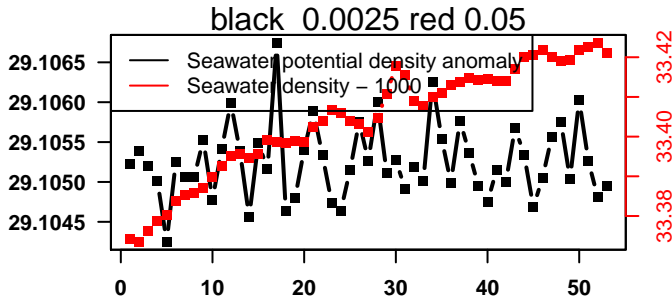

lovbio064c_021_04_06.txt

nb days: 3 freq: 10 min

nb days: 3 freq: 59.2 min

2014-07-16 21:16:11 2014-07-18 23:56:13

lovbio064c_022_00_06.txt

nb days: 2.1 freq: 9.6 min

nb days: 2.1 freq: 57.4 min

2014-07-19 09:36:00 2014-07-19 09:36:07