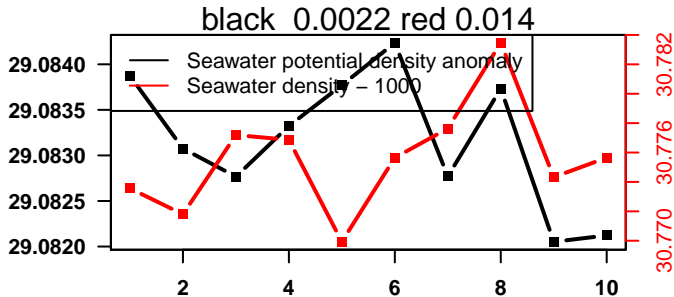

nb days: 0 freq: 0.1 min

2014-11-08 14:47:39 2014-11-08 14:47:46

lovbio064c_038_02_06.txt

nb days: 0 freq: 0.1 min

2014-11-08 20:02:38 2014-11-09 04:02:40

lovbio064c_038_03_06.txt

nb days: 0.3 freq: 8.1 min