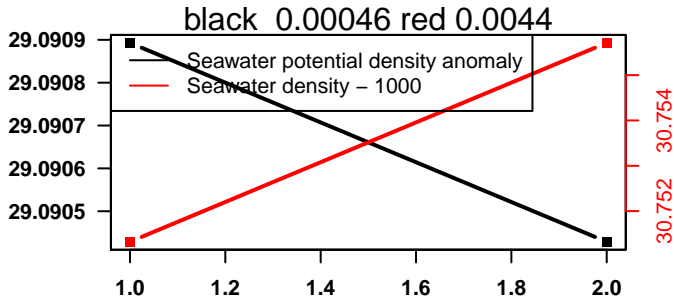

lovbio064c_021_00_06.txt

nb days: 2.1 freq: 9.6 min

nb days: 2.1 freq: 57.4 min

2014-07-12 09:10:54 2014-07-12 09:11:01

lovbio064c_021_01_06.txt

nb days: 0 freq: 0 min

nb days: 0 freq: 0.1 min

2014-07-12 17:48:07 2014-07-12 17:48:14