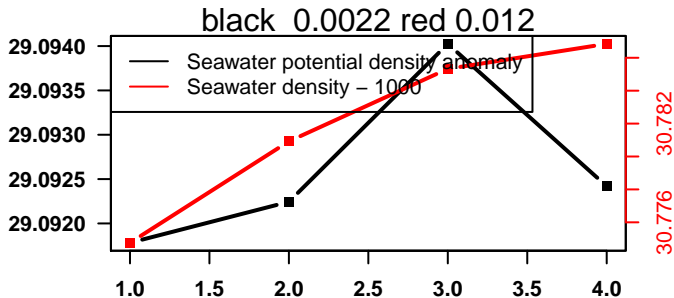

lovbio064c_016_01_06.txt

nb days: 0 freq: 0 min

nb days: 0 freq: 0.1 min

2014-06-07 14:33:25 2014-06-07 17:13:27

lovbio064c_016_02_06.txt

nb days: 0.1 freq: 8 min

nb days: 0.1 freq: 40 min

2014-06-07 23:11:33 2014-06-08 01:51:35