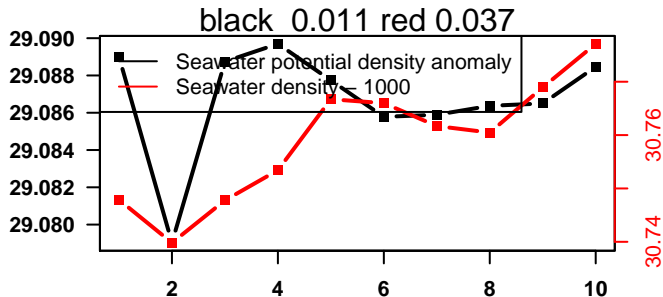

2014-11-01 19:55:31 2014-11-02 03:55:33