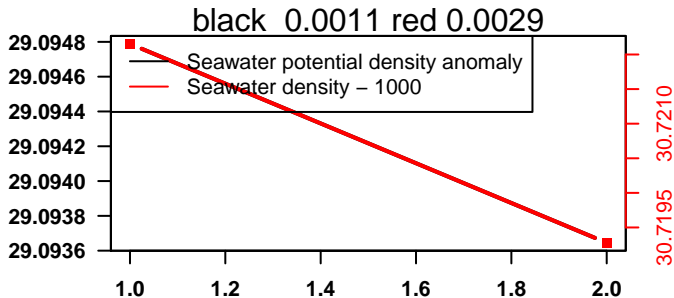

lovbio064c_025_04_06.txt

nb days: 2.9 freq: 9.6 min

nb days: 2.9 freq: 57.8 min

2014-08-13 21:47:04 2014-08-16 00:27:06

lovbio064c_026_00_06.txt

nb days: 2.1 freq: 9.7 min

nb days: 2.1 freq: 57.4 min

2014-08-16 09:36:42 2014-08-16 09:36:49