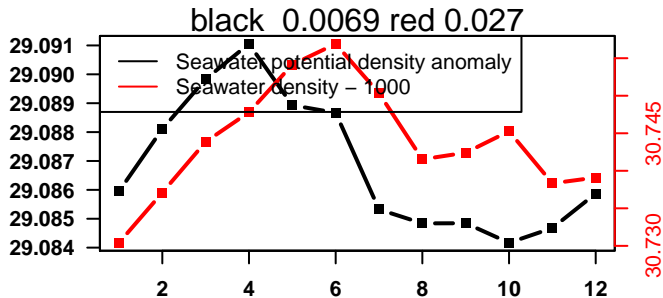

lovbio064c_046_01_06.txt

nb days: 0 freq: 0.1 min

2015-01-03 14:48:03 2015-01-03 14:48:10

lovbio064c_046_02_06.txt

nb days: 0 freq: 0.1 min

2015-01-03 19:17:17 2015-01-04 05:57:19

lovbio064c_046_03_06.txt

nb days: 0.4 freq: 9.3 min