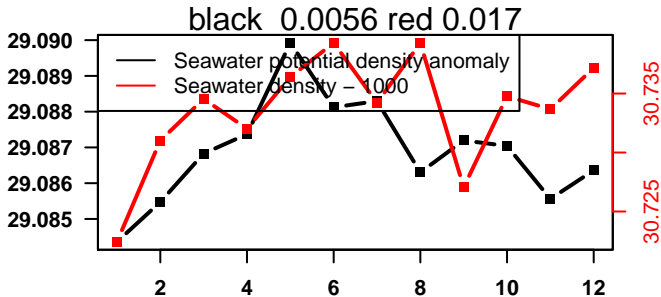

2014-12-27 19:22:55 2014-12-28 06:02:57