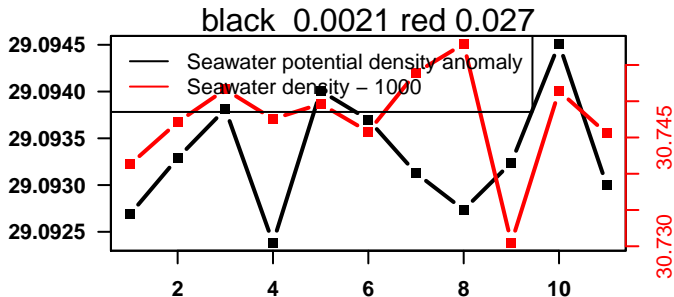

2015-02-07 18:59:06 2015-02-08 05:39:07