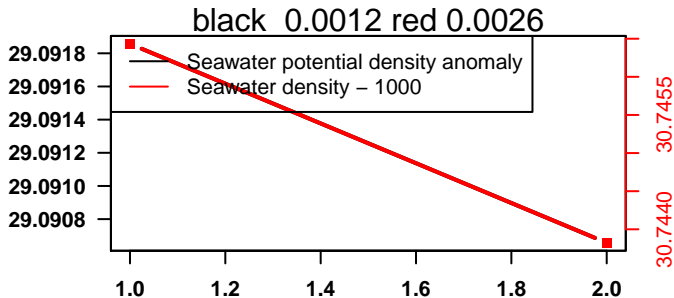

2014-05-24 15:34:12 2014-05-24 15:34:19