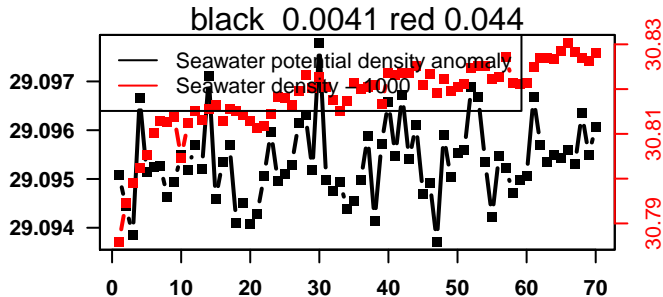

nb days: 0.2 freq: 7.6 min

nb days: 0.2 freq: 45.7 min

2014-09-14 12:08:37 2014-09-17 09:28:39

lovbio064c_030_04_06.txt

nb days: 2.9 freq: 10 min

nb days: 2.9 freq: 59.4 min

2014-09-17 20:05:50 2014-09-20 01:25:52