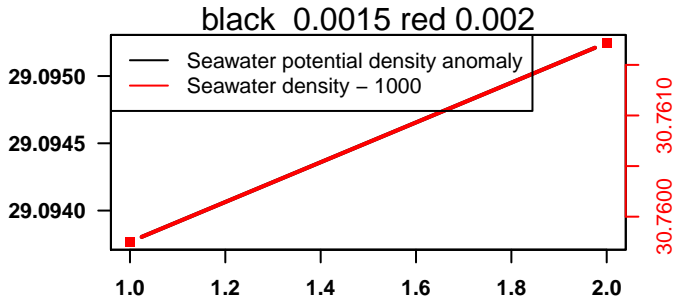

2014-05-10 15:27:56 2014-05-10 15:28:03