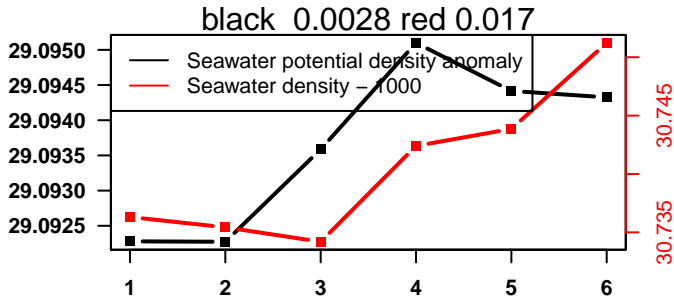

2014-05-17 21:56:38 2014-05-18 03:16:40