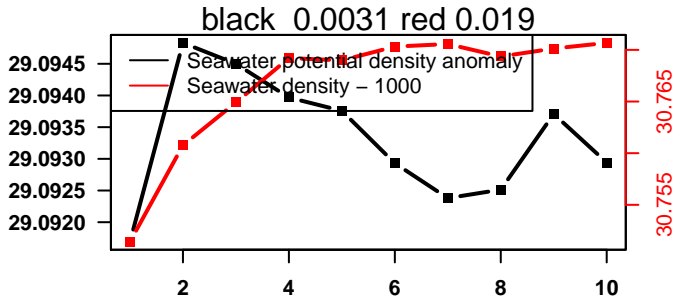

lovbio064c_036_01_06.txt

nb days: 0 freq: 0.1 min

2014-10-25 14:48:48 2014-10-25 14:48:55

lovbio064c_036_02_06.txt

nb days: 0 freq: 0.1 min

2014-10-25 20:30:02 2014-10-26 04:30:04

lovbio064c_036_03_06.txt

nb days: 0.4 freq: 9.6 min