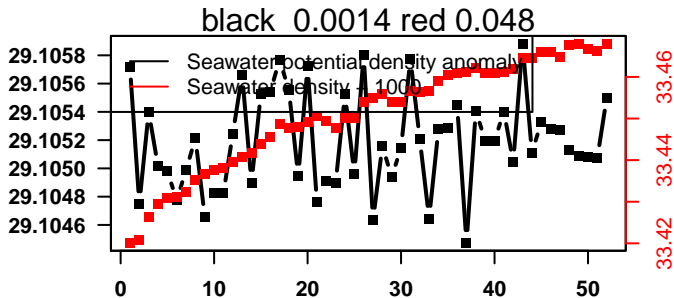

lovbio064c_017_04_06.txt

nb days: 3 freq: 9.9 min

nb days: 3 freq: 59.2 min

2014-06-18 21:20:06 2014-06-21 00:00:08

lovbio064c_018_00_06.txt

nb days: 2.1 freq: 9.8 min

nb days: 2.1 freq: 58.5 min

2014-06-21 08:09:16 2014-06-21 08:09:23