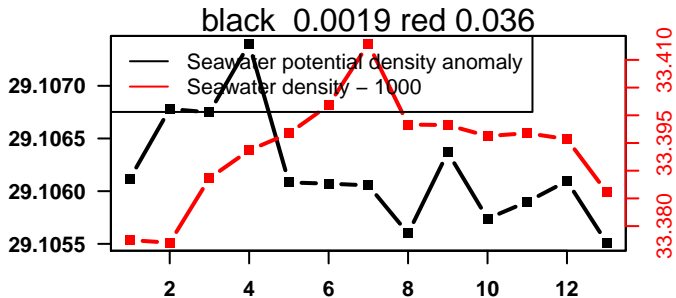

lovbio064c_057_00_06.txt

nb days: 0.5 freq: 8.5 min

nb days: 0.5 freq: 8.5 min

2015-03-07 20:05:44 2015-03-08 06:45:46

lovbio064c_058_00_06.txt

nb days: 0.4 freq: 8.3 min

nb days: 0.4 freq: 8.3 min

2015-03-08 20:04:05 2015-03-12 07:04:39