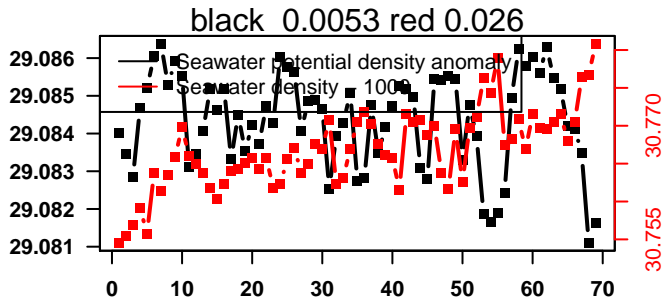

nb days: 0 freq: 0.1 min

2014-11-29 19:34:27 2014-11-30 03:34:29

lovbio064c_041_03_06.txt

nb days: 0.3 freq: 7.7 min

nb days: 0.3 freq: 43.6 min

2014-11-30 12:47:44 2014-12-03 07:27:45

lovbio064c_041_04_06.txt