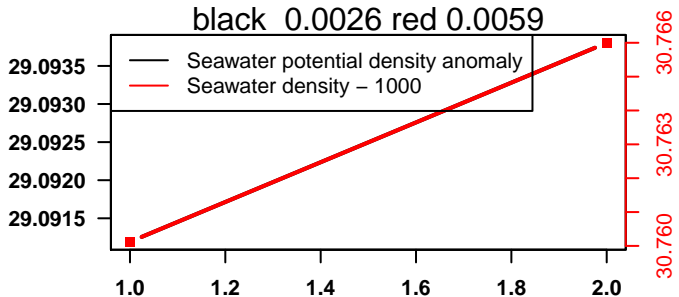

lovbio064c_011_00_06.txt

nb days: 2.1 freq: 9.5 min

nb days: 2.1 freq: 56.3 min

2014-05-03 07:47:35 2014-05-03 07:47:42

lovbio064c_011_01_06.txt

nb days: 0 freq: 0 min

nb days: 0 freq: 0.1 min

2014-05-03 13:12:25 2014-05-03 15:52:27