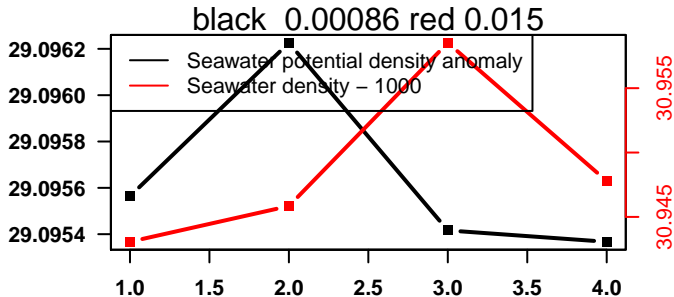

lovbio064c_011_00_06.txt

nb days: 2.1 freq: 9.5 min

nb days: 2.1 freq: 56.3 min

2014-05-03 07:47:35 2014-05-03 07:47:42

lovbio064c_011_01_06.txt

nb days: 0 freq: 0 min

nb days: 0 freq: 0.1 min

2014-05-03 13:12:25 2014-05-03 15:52:27