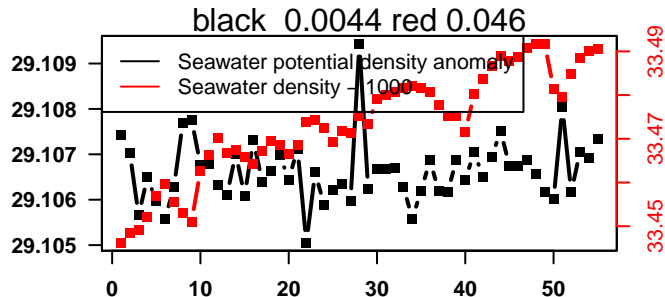

lovbio064c_052_03_06.txt

nb days: 0.4 freq: 9.7 min

nb days: 0.4 freq: 9.7 min

2015-02-15 13:23:56 2015-02-18 10:43:58

lovbio064c_052_04_06.txt

nb days: 2.9 freq: 10 min

nb days: 2.9 freq: 10 min

2015-02-18 21:06:58 2015-02-21 02:26:59