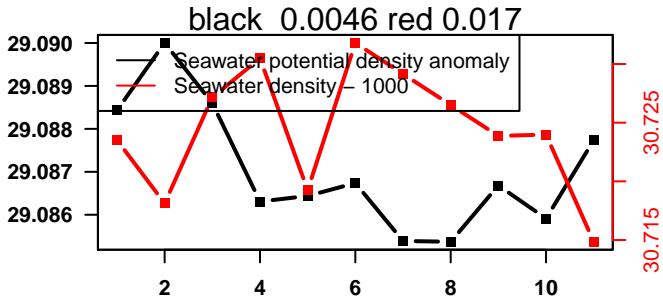

2015-01-17 19:35:17 2015-01-18 03:35:19