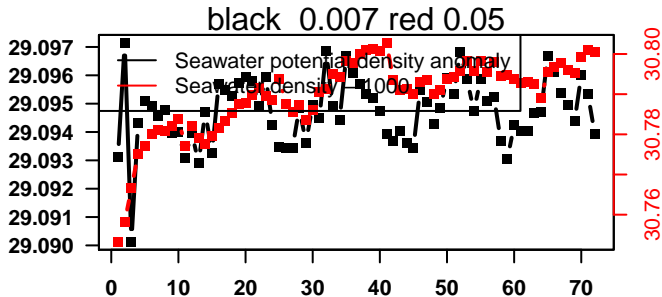

lovbio064c_022_03_06.txt

nb days: 0.1 freq: 5.2 min

nb days: 0.1 freq: 26.7 min

2014-07-20 11:01:27 2014-07-23 08:21:29

lovbio064c_022_04_06.txt

nb days: 2.9 freq: 9.7 min

nb days: 2.9 freq: 57.8 min

2014-07-23 21:27:39 2014-07-26 00:07:41