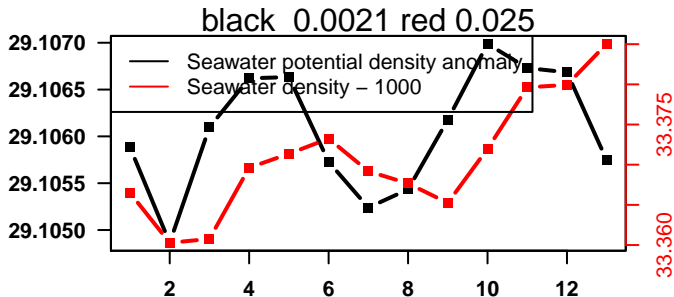

lovbio064c_065_00_06.txt

nb days: 0.4 freq: 9.4 min

nb days: 0.4 freq: 9.4 min

2015-03-18 20:00:56 2015-03-19 06:40:57

lovbio064c_066_00_06.txt

nb days: 0.4 freq: 8.2 min

nb days: 0.4 freq: 8.2 min

2015-03-19 20:18:22 2015-03-20 06:58:23