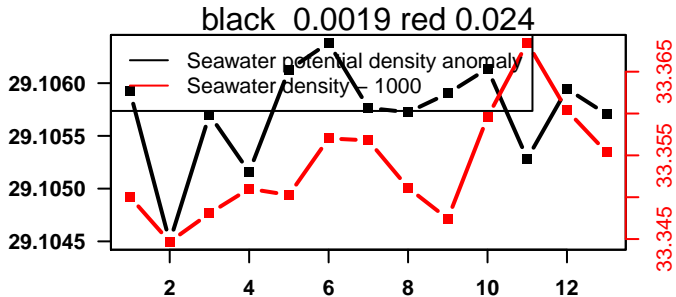

lovbio064c_083_00_06.txt

nb days: 0.4 freq: 8.3 min

nb days: 0.4 freq: 8.3 min

2015-04-05 21:26:34 2015-04-06 08:06:36

lovbio064c_084_00_06.txt

nb days: 0.4 freq: 9.3 min

nb days: 0.4 freq: 9.3 min

2015-04-06 20:15:01 2015-04-07 06:55:02