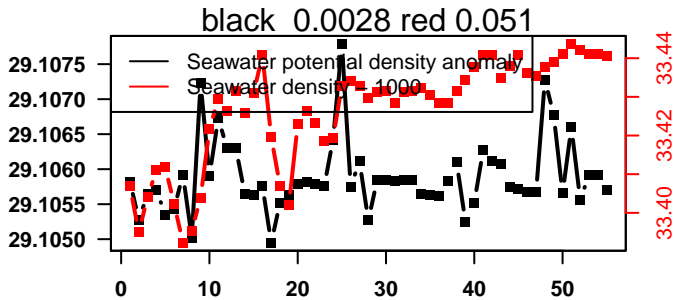

lovbio064c_050_03_06.txt

nb days: 0.4 freq: 9.8 min

nb days: 0.4 freq: 9.8 min

2015-02-01 12:32:42 2015-02-04 10:32:42

lovbio064c_050_04_06.txt

nb days: 2.9 freq: 10 min

nb days: 2.9 freq: 10 min

2015-02-04 21:02:27 2015-02-07 02:22:29