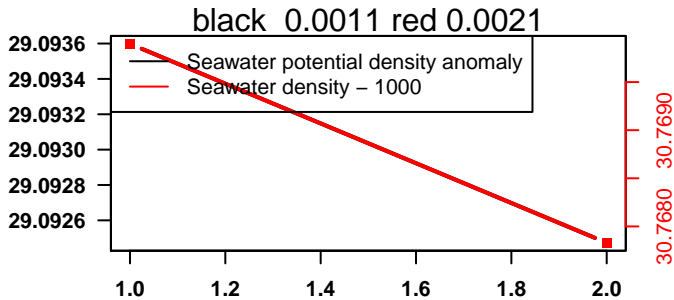

lovbio064c_021_04_06.txt

nb days: 3 freq: 10 min

nb days: 3 freq: 59.2 min

2014-07-16 21:16:11 2014-07-18 23:56:13

lovbio064c_022_00_06.txt

nb days: 2.1 freq: 9.6 min

nb days: 2.1 freq: 57.4 min

2014-07-19 09:36:00 2014-07-19 09:36:07