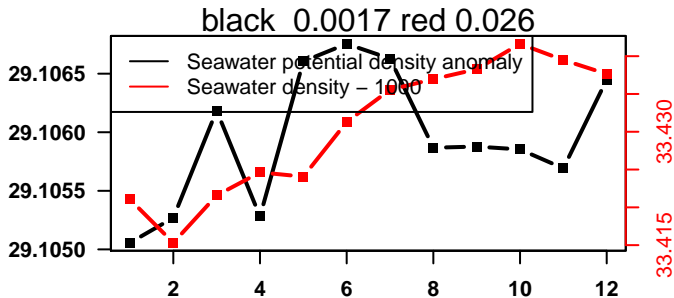

lovbio064c_069_00_06.txt

nb days: 0.4 freq: 8.9 min

nb days: 0.4 freq: 8.9 min

2015-03-22 21:04:42 2015-03-23 07:44:43

lovbio064c_070_00_06.txt

nb days: 0.4 freq: 8.9 min

nb days: 0.4 freq: 8.9 min

2015-03-23 21:11:16 2015-03-24 07:51:17