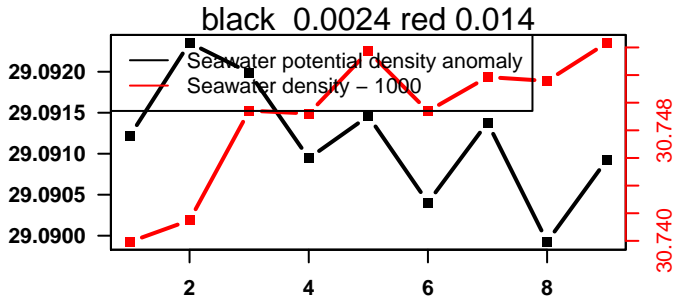

2014-10-04 20:13:27 2014-10-05 04:13:29