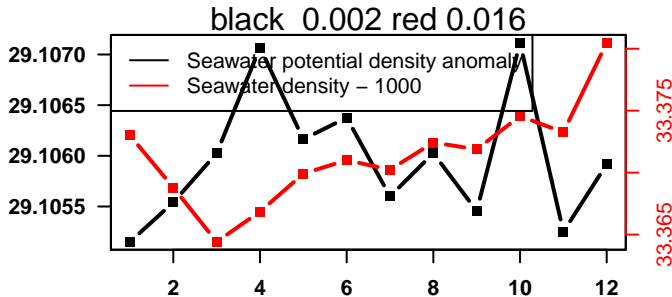

lovbio064c_067_00_06.txt

nb days: 0.4 freq: 8.4 min

nb days: 0.4 freq: 8.4 min

2015-03-20 20:55:31 2015-03-21 07:35:32

lovbio064c_068_00_06.txt

nb days: 0.4 freq: 8.9 min

nb days: 0.4 freq: 8.9 min

2015-03-21 21:02:16 2015-03-22 07:42:17