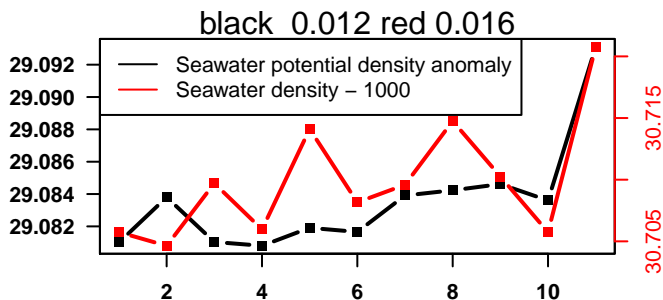

2014-11-15 19:45:05 2014-11-16 03:45:07