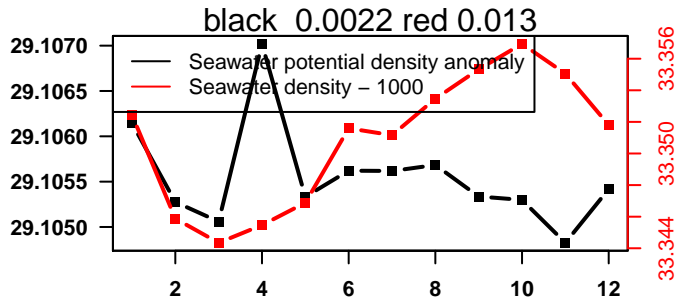

lovbio064c_085_00_06.txt

nb days: 0.4 freq: 8.4 min

nb days: 0.4 freq: 8.4 min

2015-04-07 21:11:37 2015-04-08 07:51:39

lovbio064c_086_00_06.txt

nb days: 0.4 freq: 9 min

nb days: 0.4 freq: 9 min

2015-04-08 20:31:30 2015-04-09 07:11:31