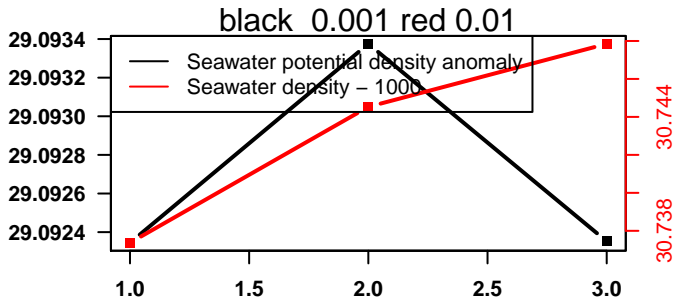

lovbio064c_029_00_06.txt

nb days: 2.2 freq: 9.9 min

nb days: 2.2 freq: 59.3 min

2014-09-06 09:46:49 2014-09-06 09:46:57

lovbio064c_029_01_06.txt

nb days: 0 freq: 0.1 min

2014-09-06 13:44:52 2014-09-06 13:44:59