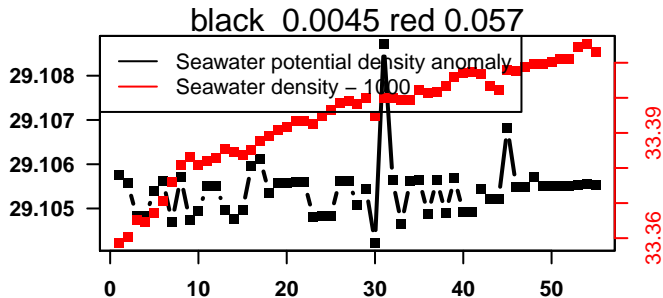

lovbio064c_031_04_06.txt

nb days: 2.9 freq: 10 min

nb days: 2.9 freq: 59.4 min

2014-09-24 20:20:50 2014-09-27 01:40:52

lovbio064c_032_00_06.txt

nb days: 2.2 freq: 9.8 min

nb days: 2.2 freq: 58.2 min

2014-09-27 09:47:38 2014-09-27 09:47:45