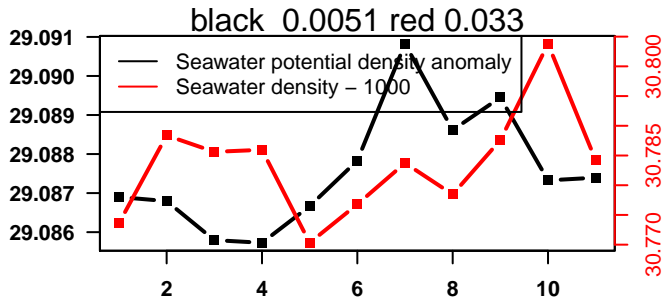

2015-01-24 19:32:25 2015-01-25 03:32:26