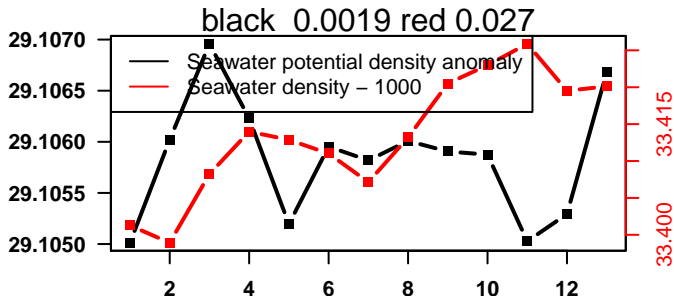

lovbio064c_079_00_06.txt

nb days: 0.4 freq: 9.6 min

nb days: 0.4 freq: 9.6 min

2015-04-01 22:57:44 2015-04-02 06:57:46

lovbio064c_080_00_06.txt

nb days: 0.3 freq: 8 min

nb days: 0.3 freq: 8 min

2015-04-02 20:41:26 2015-04-03 07:21:27