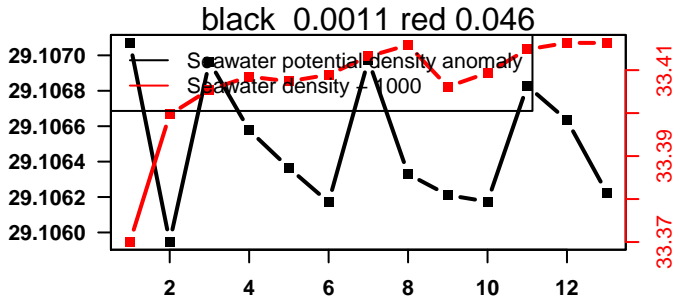

nb days: 0.3 freq: 8.4 min

nb days: 0.3 freq: 8.4 min

2015-03-01 11:38:42 2015-03-04 09:38:42

lovbio064c_054_04_06.txt

nb days: 2.9 freq: 9.8 min

nb days: 2.9 freq: 9.8 min

2015-03-04 20:54:20 2015-03-05 07:34:21