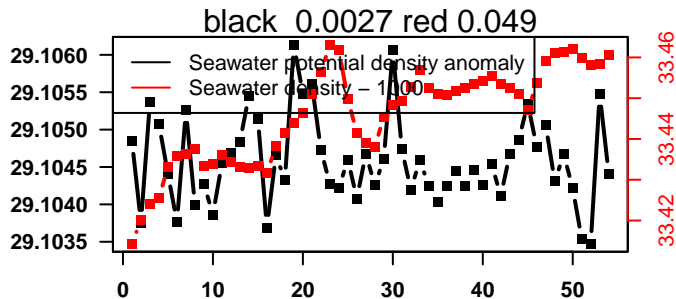

lovbio064c_011_04_06.txt

nb days: 2.9 freq: 9.8 min

nb days: 2.9 freq: 58.6 min

2014-05-07 20:19:06 2014-05-10 01:39:08

lovbio064c_012_00_06.txt

nb days: 2.2 freq: 9.9 min

nb days: 2.2 freq: 59.3 min

2014-05-10 09:03:24 2014-05-10 09:03:31