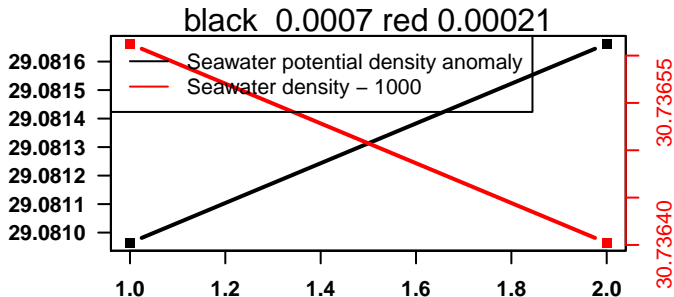

2014-03-22 09:25:30 2014-03-22 09:25:37