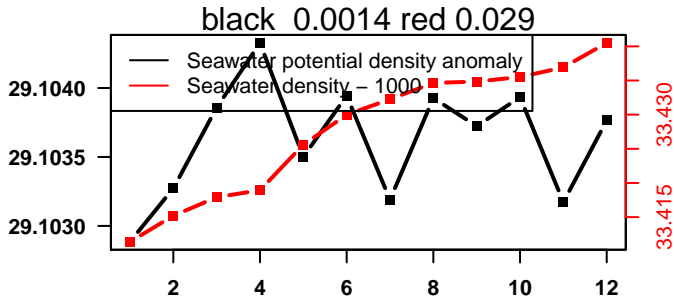

2014-03-14 21:21:55 2014-03-14 21:22:09