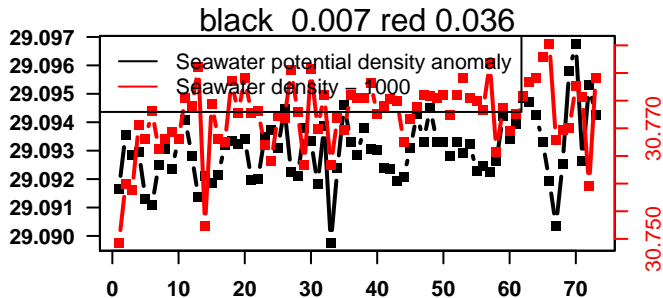

lovbio064c_010_03_06.txt

nb days: 0.2 freq: 7.4 min

nb days: 0.2 freq: 40 min

2014-04-27 09:02:04 2014-04-30 09:02:06

lovbio064c_010_04_06.txt

nb days: 3 freq: 9.9 min

nb days: 3 freq: 59.2 min

2014-04-30 20:37:08 2014-05-02 23:17:10