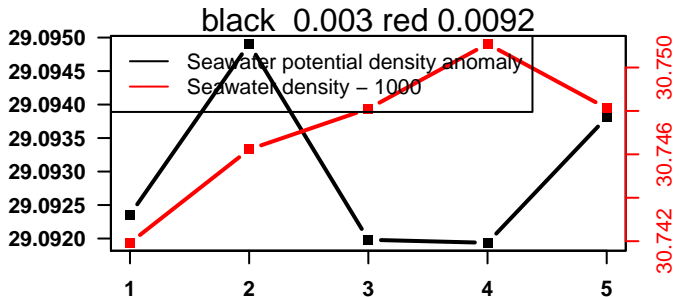

2014-07-12 23:09:01 2014-07-13 01:49:03