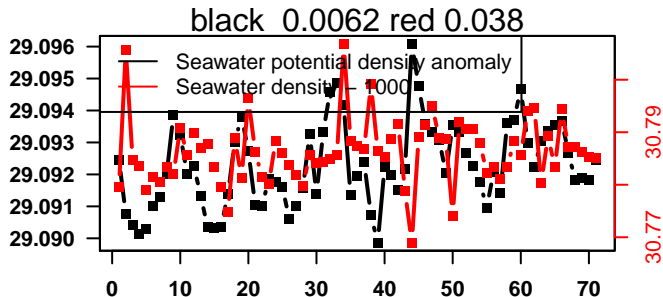

lovbio064c_053_02_06.txt

nb days: 0 freq: 0 min

nb days: 0 freq: 0 min

2015-02-21 19:55:43 2015-02-22 03:55:45

lovbio064c_053_03_06.txt

nb days: 0.3 freq: 8 min

nb days: 0.3 freq: 8 min

2015-02-22 12:17:46 2015-02-25 10:17:46