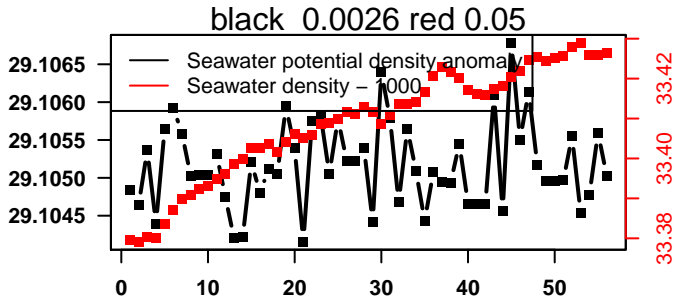

lovbio064c_035_04_06.txt

nb days: 2.9 freq: 10 min

nb days: 2.9 freq: 59.4 min

2014-10-22 20:54:46 2014-10-25 02:14:48

lovbio064c_036_00_06.txt

nb days: 2.2 freq: 9.7 min

nb days: 2.2 freq: 57.1 min

2014-10-25 09:48:04 2014-10-25 09:48:11