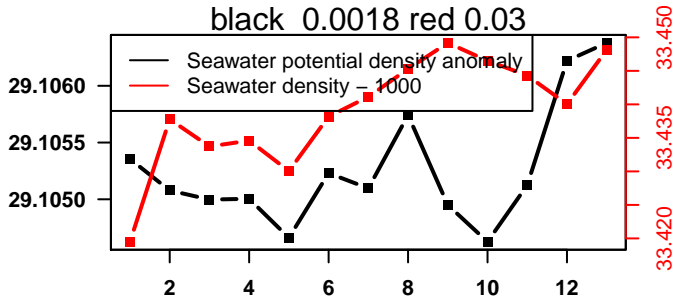

lovbio064c_075_00_06.txt

nb days: 0.4 freq: 8.9 min

nb days: 0.4 freq: 8.9 min

2015-03-28 20:18:33 2015-03-29 06:58:34

lovbio064c_076_00_06.txt

nb days: 0.4 freq: 7.6 min

nb days: 0.4 freq: 7.6 min

2015-03-29 20:39:01 2015-03-30 07:19:02