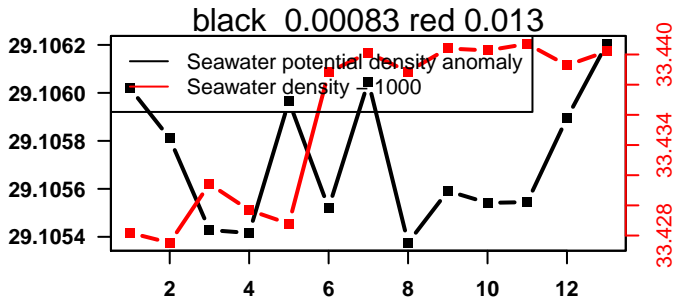

lovbio064c_085_00_06.txt

nb days: 0.4 freq: 8.4 min

nb days: 0.4 freq: 8.4 min

2015-04-07 21:11:37 2015-04-08 07:51:39

lovbio064c_086_00_06.txt

nb days: 0.4 freq: 9 min

nb days: 0.4 freq: 9 min

2015-04-08 20:31:30 2015-04-09 07:11:31