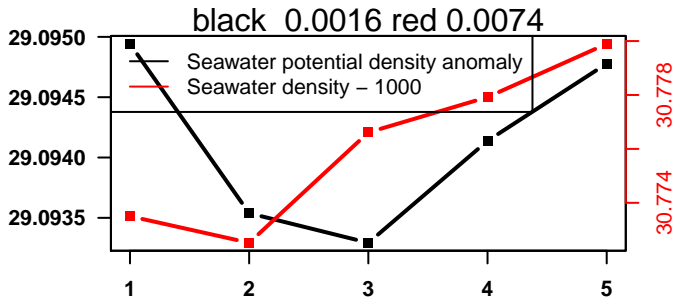

2014-08-09 22:47:23 2014-08-10 01:27:25