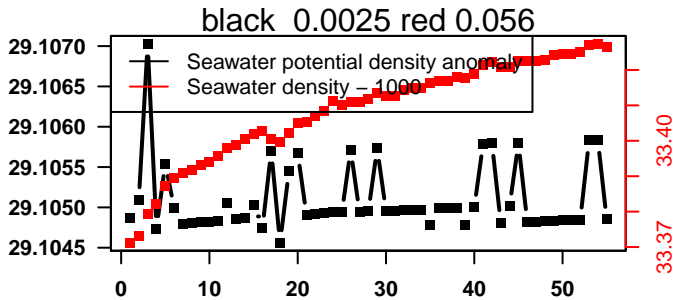

lovbio064c_029_04_06.txt

nb days: 2.9 freq: 9.9 min

nb days: 2.9 freq: 58.6 min

2014-09-10 20:16:04 2014-09-13 01:36:06

lovbio064c_030_00_06.txt

nb days: 2.2 freq: 9.8 min

nb days: 2.2 freq: 58.2 min

2014-09-13 09:48:36 2014-09-13 09:48:43