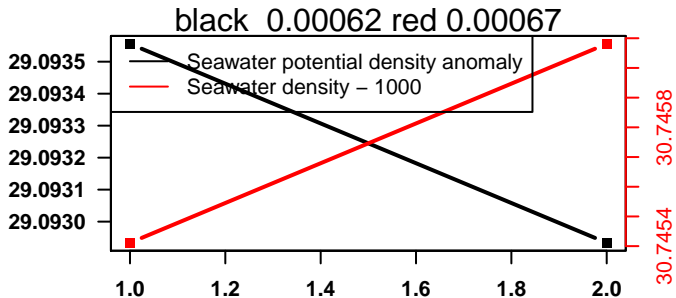

lovbio064c_019_04_06.txt

nb days: 3 freq: 9.9 min

nb days: 3 freq: 59.2 min

2014-07-02 21:51:43 2014-07-05 00:31:45

lovbio064c_020_00_06.txt

nb days: 2.1 freq: 9.7 min

nb days: 2.1 freq: 57.4 min

2014-07-05 09:36:55 2014-07-05 09:37:02