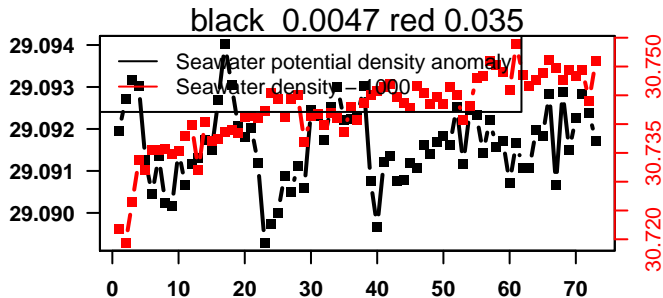

lovbio064c_016_03_06.txt

nb days: 0.1 freq: 7.3 min

nb days: 0.1 freq: 40 min

2014-06-08 09:44:00 2014-06-11 09:44:02

lovbio064c_016_04_06.txt

nb days: 3 freq: 10 min

nb days: 3 freq: 59.2 min

2014-06-11 19:57:56 2014-06-13 22:37:58