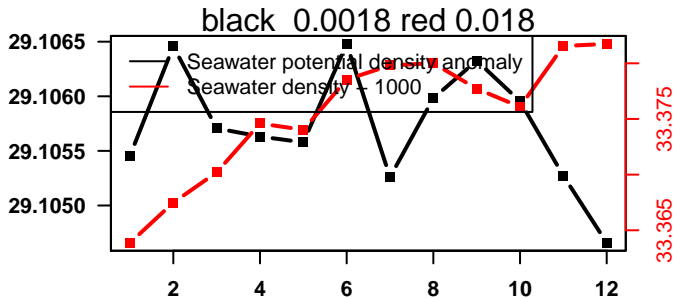

lovbio064c_083_00_06.txt

nb days: 0.4 freq: 8.3 min

nb days: 0.4 freq: 8.3 min

2015-04-05 21:26:34 2015-04-06 08:06:36

lovbio064c_084_00_06.txt

nb days: 0.4 freq: 9.3 min

nb days: 0.4 freq: 9.3 min

2015-04-06 20:15:01 2015-04-07 06:55:02