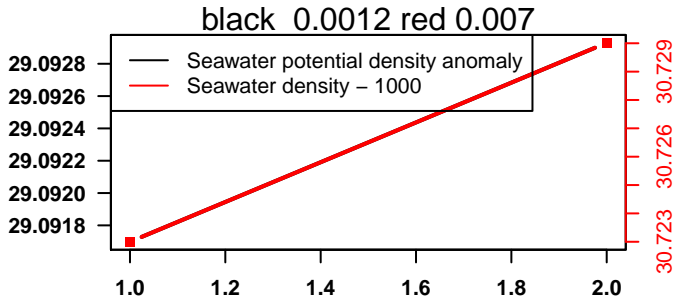

nb days: 3 freq: 9.9 min

nb days: 3 freq: 59.2 min

2014-06-04 20:44:07 2014-06-06 23:24:09

lovbio064c_016_00_06.txt

nb days: 2.1 freq: 9.7 min

nb days: 2.1 freq: 57.4 min

2014-06-07 08:18:23 2014-06-07 08:18:30