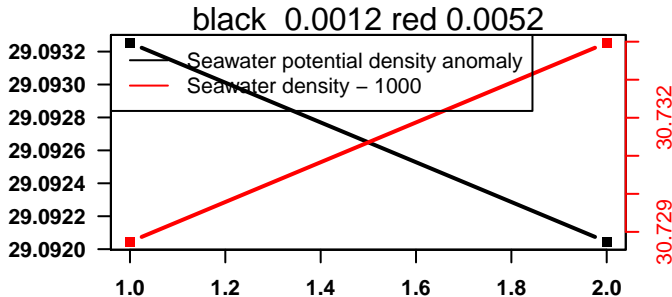

lovbio064c_015_00_06.txt

nb days: 2.1 freq: 9.7 min

nb days: 2.1 freq: 57.4 min

2014-05-31 07:54:11 2014-05-31 07:54:18

lovbio064c_015_01_06.txt

nb days: 0 freq: 0 min

nb days: 0 freq: 0.1 min

2014-05-31 16:47:57 2014-05-31 16:48:04