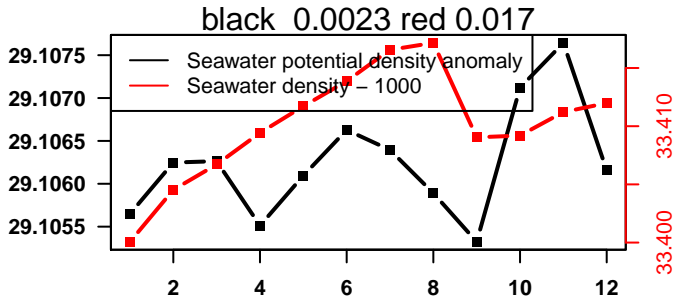

lovbio064c_067_00_06.txt

nb days: 0.4 freq: 8.4 min

nb days: 0.4 freq: 8.4 min

2015-03-20 20:55:31 2015-03-21 07:35:32

lovbio064c_068_00_06.txt

nb days: 0.4 freq: 8.9 min

nb days: 0.4 freq: 8.9 min

2015-03-21 21:02:16 2015-03-22 07:42:17