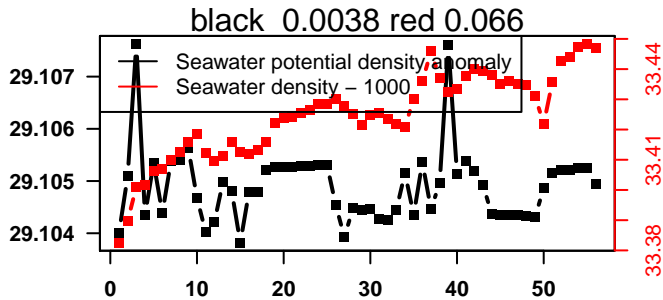

nb days: 0.3 freq: 48 min

2014-11-09 12:11:47 2014-11-12 09:31:49

lovbio064c_038_04_06.txt

nb days: 2.9 freq: 10 min

nb days: 2.9 freq: 59.4 min

2014-11-12 20:26:26 2014-11-15 01:46:28

lovbio064c_039_00_06.txt