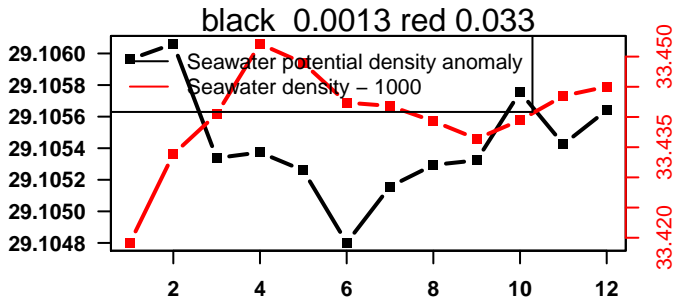

lovbio064c_073_00_06.txt

nb days: 0.4 freq: 8.9 min

nb days: 0.4 freq: 8.9 min

2015-03-26 20:47:06 2015-03-27 07:27:07

lovbio064c_074_00_06.txt

nb days: 0.4 freq: 8.8 min

nb days: 0.4 freq: 8.8 min

2015-03-27 20:58:59 2015-03-28 07:39:01