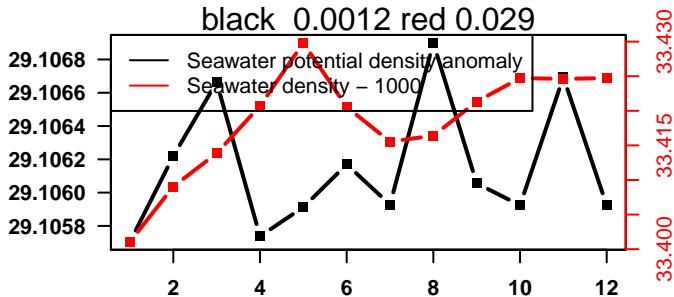

lovbio064c_061_00_06.txt

nb days: 0.4 freq: 8.9 min

nb days: 0.4 freq: 8.9 min

2015-03-14 20:45:34 2015-03-15 07:45:54

lovbio064c_062_00_06.txt

nb days: 0.5 freq: 9 min

nb days: 0.5 freq: 9 min

2015-03-15 21:08:49 2015-03-16 07:48:50