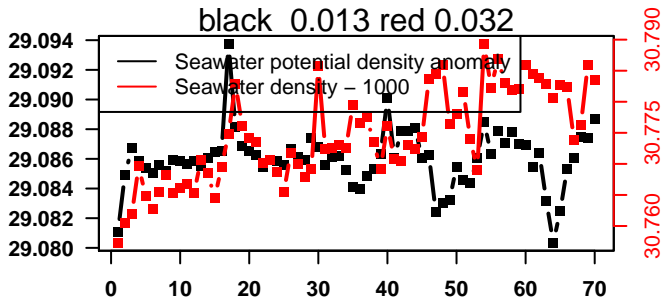

2014-11-23 12:45:22 2014-11-26 07:25:24