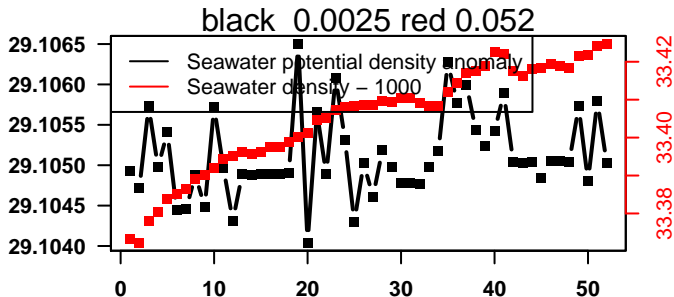

lovbio064c_018_03_06.txt

nb days: 0.1 freq: 7.3 min

nb days: 0.1 freq: 40 min

2014-06-22 10:06:16 2014-06-25 10:06:18

lovbio064c_018_04_06.txt

nb days: 3 freq: 9.9 min

nb days: 3 freq: 59.2 min

2014-06-25 21:32:56 2014-06-28 00:12:58