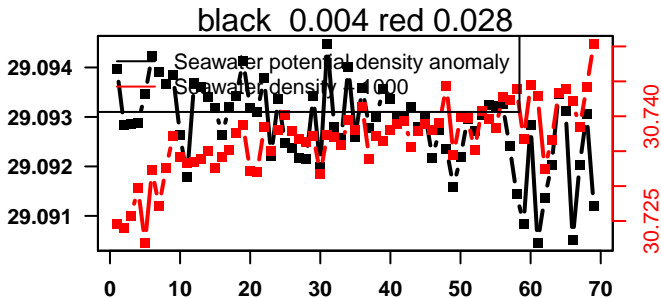

2014-10-26 12:51:33 2014-10-29 07:31:35