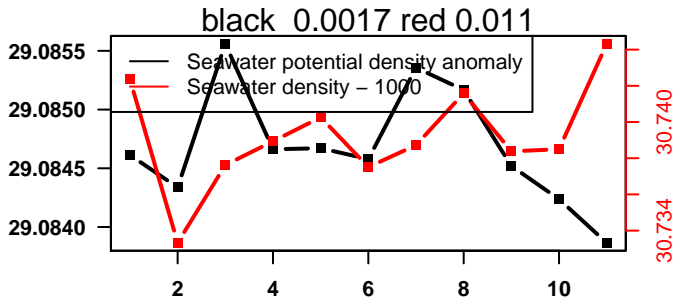

2014-12-13 19:17:19 2014-12-14 03:17:21