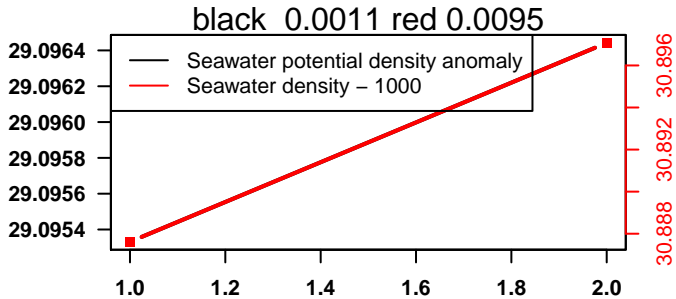

2014-09-13 13:47:05 2014-09-13 13:47:12