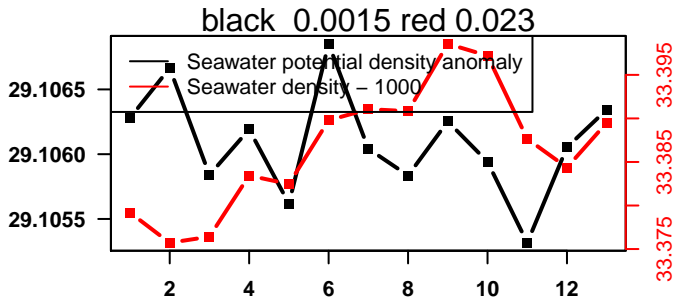

lovbio064c_061_00_06.txt

nb days: 0.4 freq: 8.9 min

nb days: 0.4 freq: 8.9 min

2015-03-14 20:45:34 2015-03-15 07:45:54

lovbio064c_062_00_06.txt

nb days: 0.5 freq: 9 min

nb days: 0.5 freq: 9 min

2015-03-15 21:08:49 2015-03-16 07:48:50