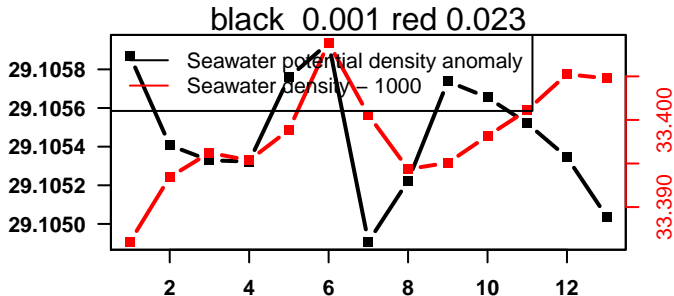

lovbio064c_071_00_06.txt

nb days: 0.4 freq: 9 min

nb days: 0.4 freq: 9 min

2015-03-24 20:29:23 2015-03-25 07:09:24

lovbio064c_072_00_06.txt

nb days: 0.4 freq: 8.5 min

nb days: 0.4 freq: 8.5 min

2015-03-25 21:04:34 2015-03-26 07:44:36