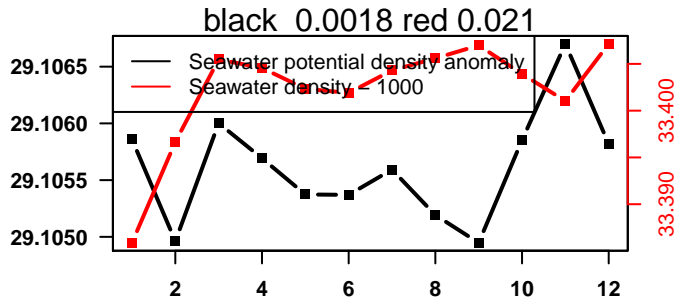

lovbio064c_081_00_06.txt

nb days: 0.4 freq: 8.6 min

nb days: 0.4 freq: 8.6 min

2015-04-03 20:58:31 2015-04-04 07:38:33

lovbio064c_082_00_06.txt

nb days: 0.4 freq: 8.9 min

nb days: 0.4 freq: 8.9 min

2015-04-04 20:14:49 2015-04-05 06:54:50