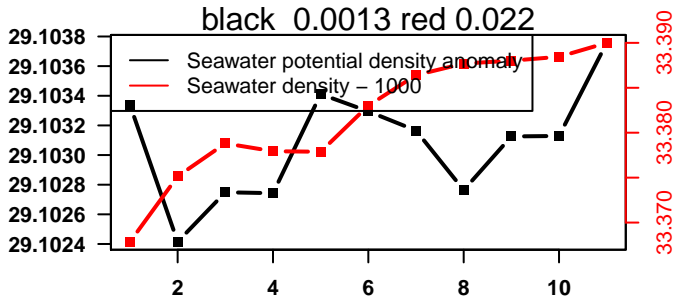

2014-03-16 20:48:56 2014-03-16 20:49:03

lovbio064c_002_00_06.txt

nb days: 0 freq: 0 min

nb days: 0 freq: 0 min

2014-03-17 21:56:27 2014-03-18 08:36:28

lovbio064c_003_00_06.txt

nb days: 0.4 freq: 9.7 min

nb days: 0.4 freq: 58.2 min