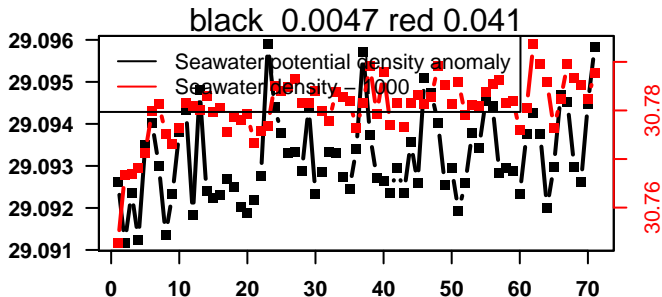

lovbio064c_014_01_06.txt

nb days: 0 freq: 0 min

2014-05-24 15:34:12 2014-05-24 15:34:19

lovbio064c_014_02_06.txt

nb days: 0 freq: 0 min

nb days: 0 freq: 0.1 min

2014-05-24 21:49:26 2014-05-25 03:09:28

lovbio064c_014_03_06.txt

nb days: 0.2 freq: 8.9 min

nb days: 0.2 freq: 53.3 min

2014-05-25 10:58:23 2014-05-28 08:18:25

lovbio064c_014_04_06.txt

nb days: 2.9 freq: 9.8 min

nb days: 2.9 freq: 58.6 min

2014-05-28 20:44:31 2014-05-30 23:24:33