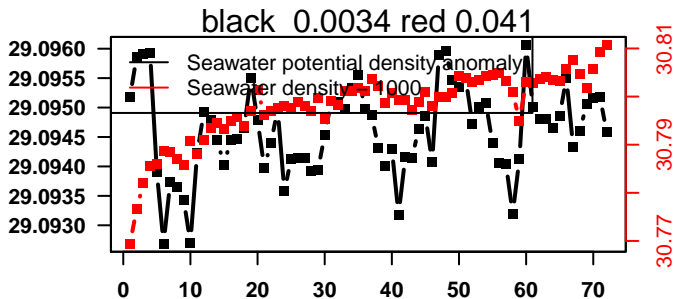

nb days: 0.1 freq: 6.4 min

nb days: 0.1 freq: 32 min

2014-08-03 11:04:36 2014-08-06 08:24:38

lovbio064c_024_04_06.txt

nb days: 2.9 freq: 9.7 min

nb days: 2.9 freq: 57.8 min

2014-08-06 22:01:57 2014-08-09 00:41:59