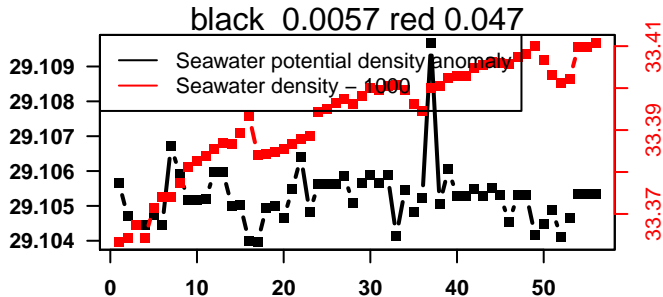

nb days: 0.4 freq: 58.2 min

2014-12-07 12:22:38 2014-12-10 09:42:40

lovbio064c_042_04_06.txt

nb days: 2.9 freq: 10 min

nb days: 2.9 freq: 59.4 min

2014-12-10 20:01:31 2014-12-13 01:21:33

lovbio064c_043_00_06.txt