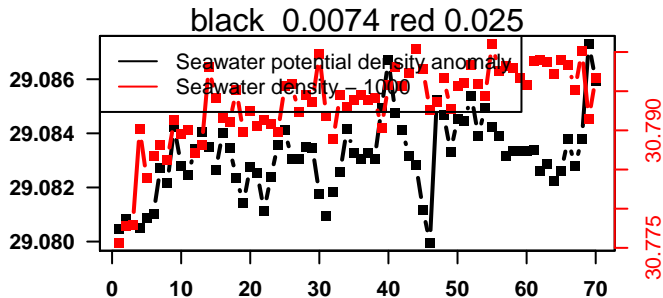

2014-12-07 12:22:38 2014-12-10 09:42:40