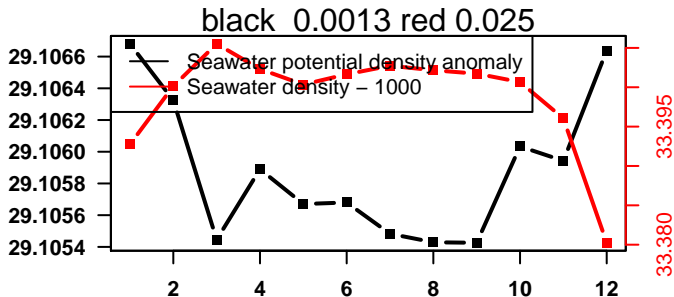

lovbio064c_069_00_06.txt

nb days: 0.4 freq: 8.9 min

nb days: 0.4 freq: 8.9 min

2015-03-22 21:04:42 2015-03-23 07:44:43

lovbio064c_070_00_06.txt

nb days: 0.4 freq: 8.9 min

nb days: 0.4 freq: 8.9 min

2015-03-23 21:11:16 2015-03-24 07:51:17