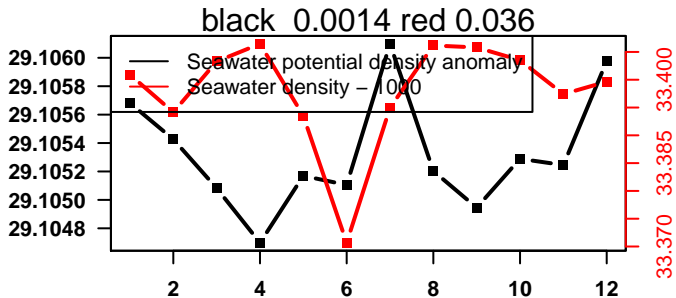

lovbio064c_071_00_06.txt

nb days: 0.4 freq: 9 min

nb days: 0.4 freq: 9 min

2015-03-24 20:29:23 2015-03-25 07:09:24

lovbio064c_072_00_06.txt

nb days: 0.4 freq: 8.5 min

nb days: 0.4 freq: 8.5 min

2015-03-25 21:04:34 2015-03-26 07:44:36