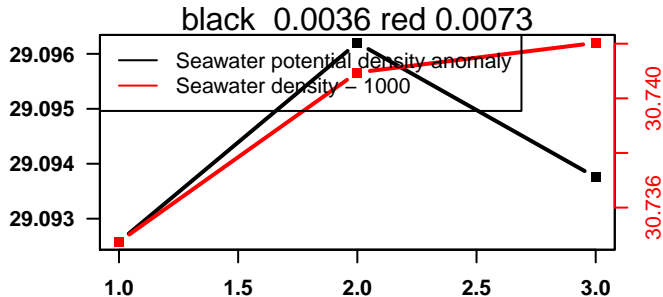

lovbio064c_025_00_06.txt

nb days: 2.1 freq: 9.7 min

nb days: 2.1 freq: 58.5 min

2014-08-09 08:32:58 2014-08-09 08:33:05

lovbio064c_025_01_06.txt

nb days: 0 freq: 0 min

nb days: 0 freq: 0 min

2014-08-09 16:40:12 2014-08-09 16:40:19