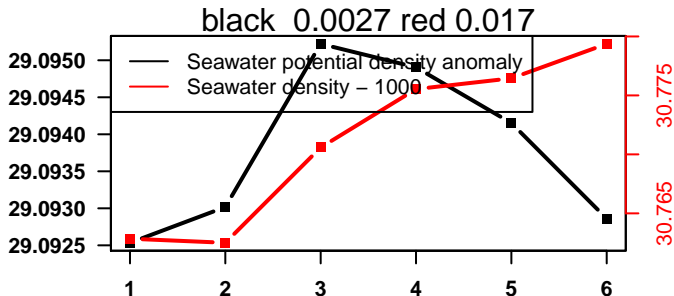

2014-05-24 21:49:26 2014-05-25 03:09:28