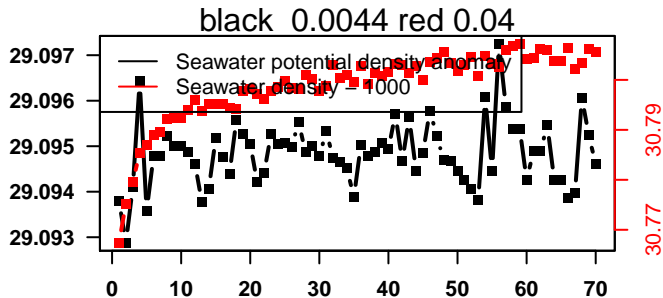

lovbio064c_031_02_06.txt

nb days: 0 freq: 0.1 min

2014-09-20 21:50:49 2014-09-21 03:10:51

lovbio064c_031_03_06.txt

nb days: 0.2 freq: 7.6 min

nb days: 0.2 freq: 45.7 min

2014-09-21 12:24:10 2014-09-24 09:44:12