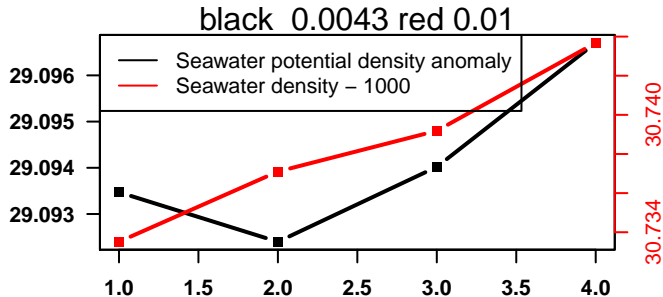

lovbio064c_019_00_06.txt

nb days: 2.1 freq: 9.8 min

nb days: 2.1 freq: 58.5 min

2014-06-28 07:45:28 2014-06-28 10:25:30

lovbio064c_019_01_06.txt

nb days: 0.1 freq: 8.4 min

nb days: 0.1 freq: 40 min

2014-06-28 15:34:15 2014-06-28 15:34:22