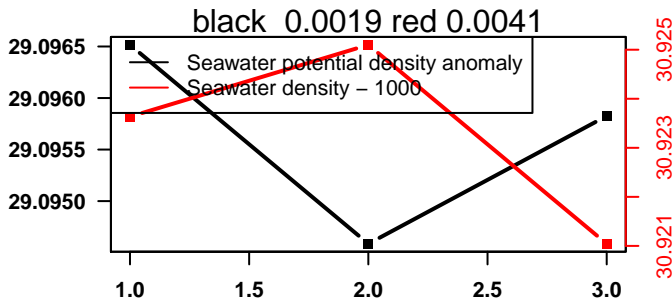

2014-06-21 15:40:26 2014-06-21 15:40:33