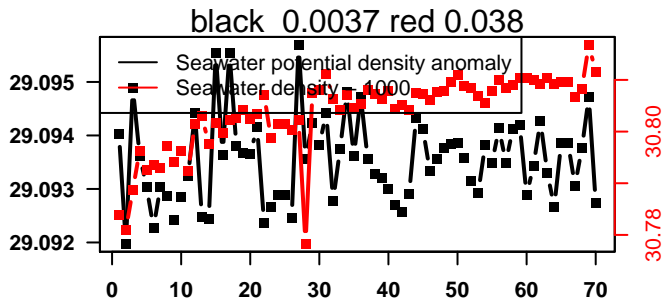

lovbio064c_035_02_06.txt

nb days: 0 freq: 0.1 min

2014-10-18 19:58:58 2014-10-19 03:59:00

lovbio064c_035_03_06.txt

nb days: 0.3 freq: 9.1 min

nb days: 0.3 freq: 53.3 min

2014-10-19 12:07:33 2014-10-22 09:27:35