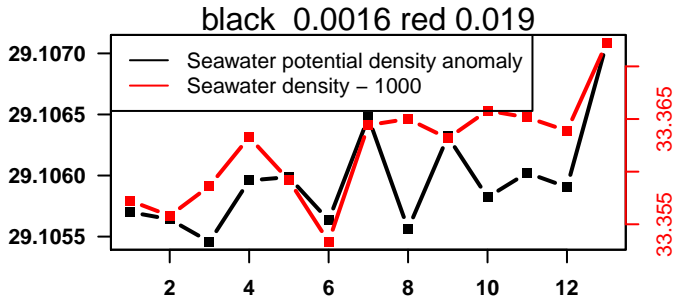

lovbio064c_059_00_06.txt

nb days: 3.5 freq: 36.1 min

nb days: 3.5 freq: 36.1 min

2015-03-12 20:14:23 2015-03-13 06:54:24

lovbio064c_060_00_06.txt

nb days: 0.4 freq: 8.3 min

nb days: 0.4 freq: 8.3 min

2015-03-13 21:04:33 2015-03-14 07:44:35