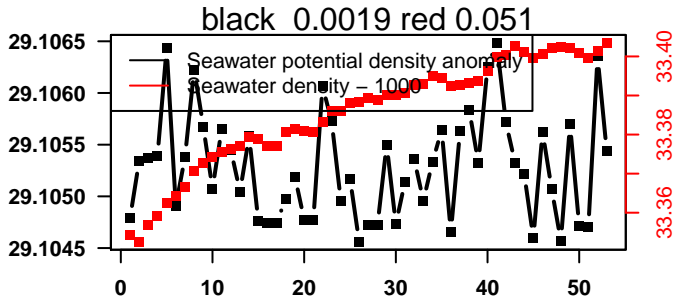

lovbio064c_022_03_06.txt

nb days: 0.1 freq: 5.2 min

nb days: 0.1 freq: 26.7 min

2014-07-20 11:01:27 2014-07-23 08:21:29

lovbio064c_022_04_06.txt

nb days: 2.9 freq: 9.7 min

nb days: 2.9 freq: 57.8 min

2014-07-23 21:27:39 2014-07-26 00:07:41