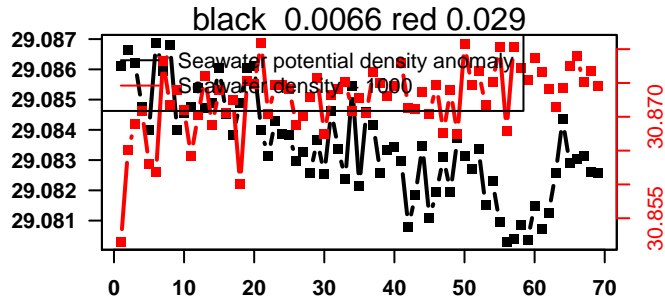

nb days: 0 freq: 0.1 min

2014-11-01 19:55:31 2014-11-02 03:55:33

lovbio064c_037_03_06.txt

nb days: 0.3 freq: 8 min

nb days: 0.3 freq: 48 min

2014-11-02 12:48:20 2014-11-05 07:28:22

lovbio064c_037_04_06.txt

nb days: 2.8 freq: 9.7 min