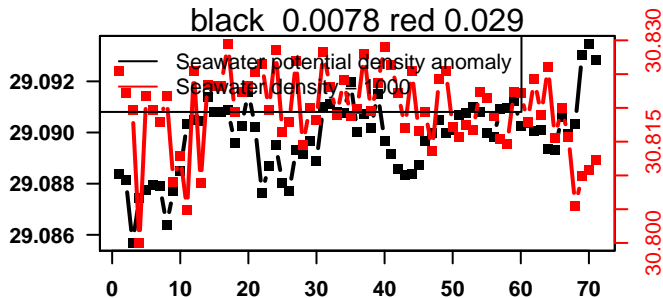

lovbio064c_050_03_06.txt

nb days: 0.4 freq: 9.8 min

nb days: 0.4 freq: 9.8 min

2015-02-01 12:32:42 2015-02-04 10:32:42

lovbio064c_050_04_06.txt

nb days: 2.9 freq: 10 min

nb days: 2.9 freq: 10 min

2015-02-04 21:02:27 2015-02-07 02:22:29