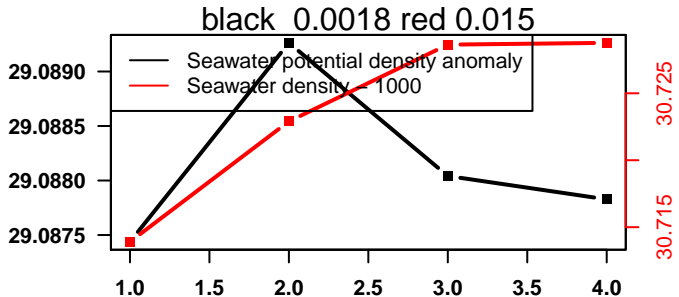

lovbio064c_007_04_06.txt

nb days: 2.9 freq: 9.7 min

nb days: 2.9 freq: 57.8 min

2014-04-09 21:03:40 2014-04-11 23:43:41

lovbio064c_008_00_06.txt

nb days: 2.1 freq: 9.6 min

nb days: 2.1 freq: 57.4 min

2014-04-12 07:43:04 2014-04-12 10:23:06