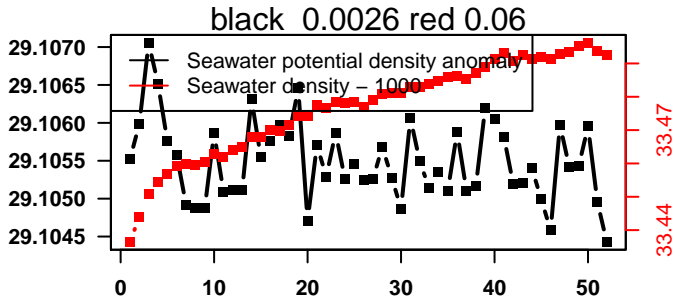

lovbio064c_023_04_06.txt

nb days: 2.9 freq: 9.7 min

nb days: 2.9 freq: 57.8 min

2014-07-30 21:55:06 2014-08-02 00:35:08

lovbio064c_024_00_06.txt

nb days: 2.1 freq: 9.7 min

nb days: 2.1 freq: 58.5 min

2014-08-02 10:04:00 2014-08-02 10:04:07