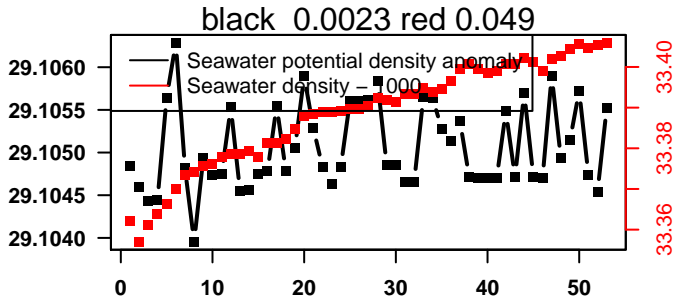

lovbio064c_020_03_06.txt

nb days: 0.1 freq: 6.7 min

nb days: 0.1 freq: 40 min

2014-07-06 11:01:27 2014-07-09 08:21:29

lovbio064c_020_04_06.txt

nb days: 2.9 freq: 9.7 min

nb days: 2.9 freq: 57.8 min

2014-07-09 21:06:16 2014-07-11 23:46:18