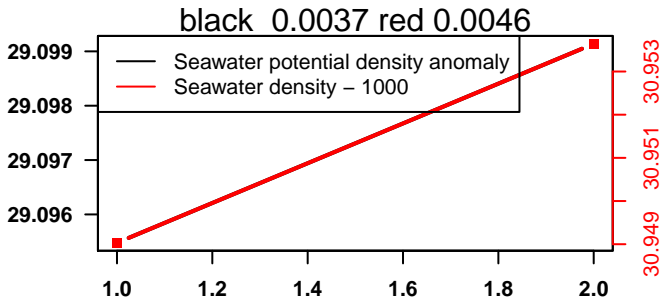

2014-09-27 13:59:45 2014-09-27 13:59:52