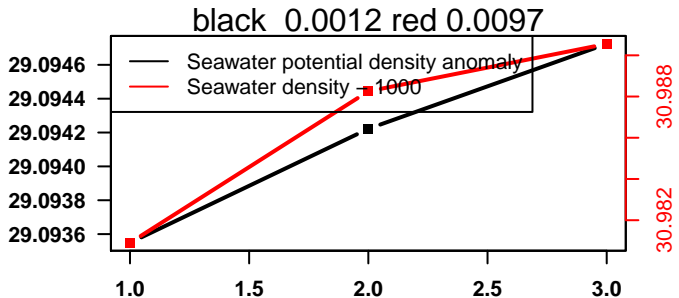

lovbio064c_009_00_06.txt

nb days: 2.1 freq: 9.5 min

nb days: 2.1 freq: 56.3 min

2014-04-19 08:53:24 2014-04-19 08:53:31

lovbio064c_009_01_06.txt

nb days: 0 freq: 0 min

nb days: 0 freq: 0.1 min

2014-04-19 14:16:45 2014-04-19 14:16:52