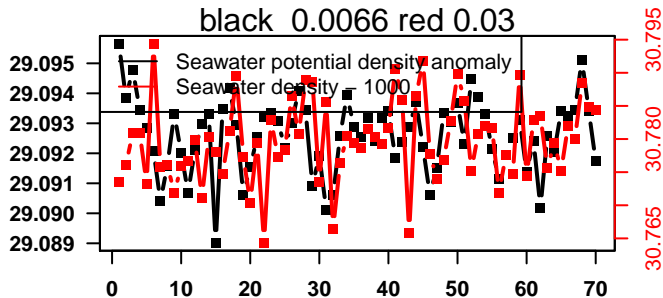

lovbio064c_052_03_06.txt

nb days: 0.4 freq: 9.7 min

nb days: 0.4 freq: 9.7 min

2015-02-15 13:23:56 2015-02-18 10:43:58

lovbio064c_052_04_06.txt

nb days: 2.9 freq: 10 min

nb days: 2.9 freq: 10 min

2015-02-18 21:06:58 2015-02-21 02:26:59