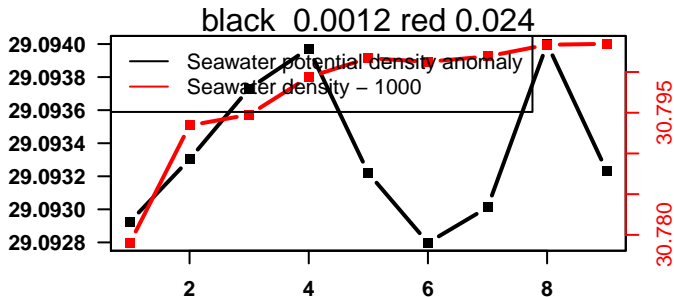

2014-10-11 20:25:07 2014-10-12 04:25:09