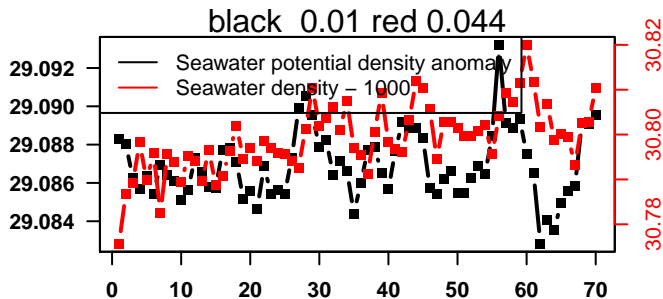

nb days: 0 freq: 0.1 min

2014-11-15 19:45:05 2014-11-16 03:45:07

lovbio064c_039_03_06.txt

nb days: 0.3 freq: 7.9 min

nb days: 0.3 freq: 43.6 min

2014-11-16 12:42:23 2014-11-19 07:22:24

lovbio064c_039_04_06.txt