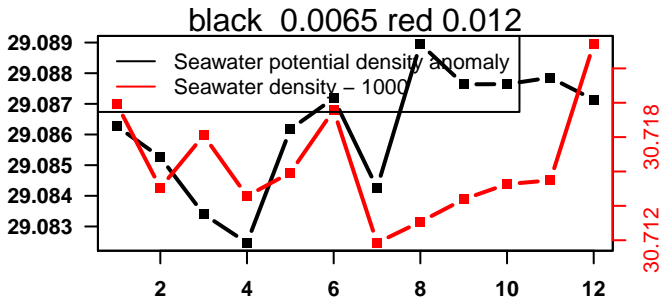

2014-12-20 19:05:01 2014-12-21 05:45:03