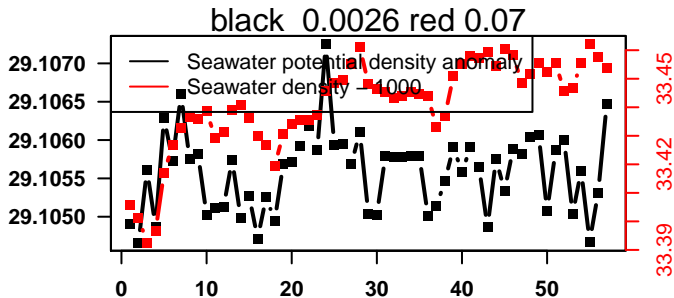

nb days: 0.4 freq: 9.3 min

2015-01-04 13:07:09 2015-01-07 10:27:11

lovbio064c_046_04_06.txt

nb days: 2.9 freq: 10 min

nb days: 2.9 freq: 10 min

2015-01-07 20:26:32 2015-01-10 04:26:33

lovbio064c_047_00_06.txt