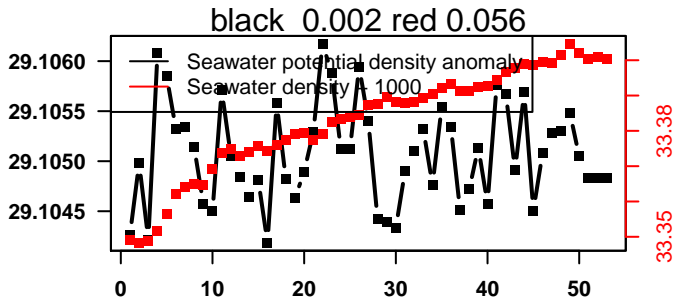

lovbio064c_025_04_06.txt

nb days: 2.9 freq: 9.6 min

nb days: 2.9 freq: 57.8 min

2014-08-13 21:47:04 2014-08-16 00:27:06

lovbio064c_026_00_06.txt

nb days: 2.1 freq: 9.7 min

nb days: 2.1 freq: 57.4 min

2014-08-16 09:36:42 2014-08-16 09:36:49