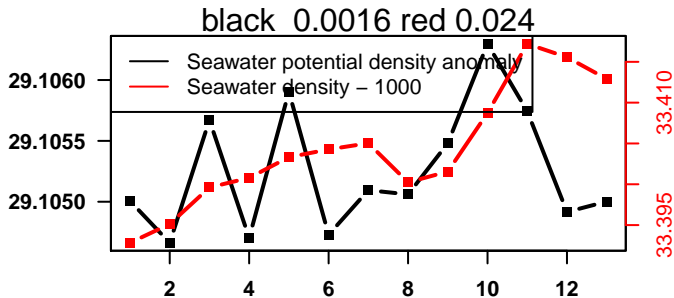

lovbio064c_077_00_06.txt

nb days: 0.4 freq: 8.6 min

nb days: 0.4 freq: 8.6 min

2015-03-30 20:20:04 2015-03-31 07:00:06

lovbio064c_078_00_06.txt

nb days: 0.4 freq: 8.4 min

nb days: 0.4 freq: 8.4 min

2015-03-31 21:50:04 2015-04-01 08:30:06