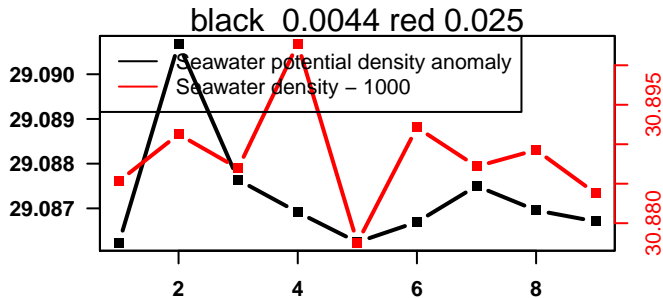

nb days: 2.8 freq: 58 min

2014-03-26 19:51:25 2014-03-29 01:11:26

lovbio064c_006_00_06.txt

nb days: 2.2 freq: 9.7 min

nb days: 2.2 freq: 57.1 min

2014-03-29 08:18:22 2014-03-29 08:18:29

lovbio064c_006_01_06.txt

nb days: 0 freq: 0 min

nb days: 0 freq: 0 min

2014-03-29 14:37:14 2014-03-29 14:37:21

lovbio064c_006_02_06.txt

nb days: 0 freq: 0 min

nb days: 0 freq: 0.1 min

2014-03-29 20:06:41 2014-03-30 04:06:43

lovbio064c_006_03_06.txt

nb days: 0.3 freq: 8.1 min

nb days: 0.3 freq: 46.7 min

2014-03-30 10:54:20 2014-04-02 08:14:22

lovbio064c_006_04_06.txt

nb days: 2.9 freq: 9.6 min

nb days: 2.9 freq: 57.8 min

2014-04-02 20:48:58 2014-04-05 02:08:59