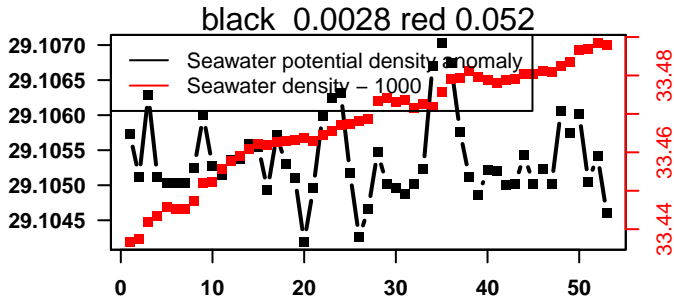

lovbio064c_019_04_06.txt

nb days: 3 freq: 9.9 min

nb days: 3 freq: 59.2 min

2014-07-02 21:51:43 2014-07-05 00:31:45

lovbio064c_020_00_06.txt

nb days: 2.1 freq: 9.7 min

nb days: 2.1 freq: 57.4 min

2014-07-05 09:36:55 2014-07-05 09:37:02