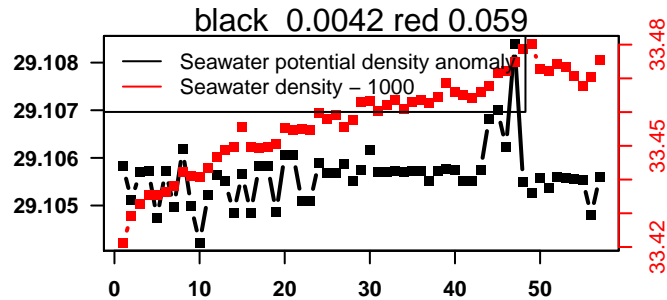

nb days: 0.4 freq: 53.3 min

2014-12-21 13:53:24 2014-12-24 08:33:25

lovbio064c_044_04_06.txt

nb days: 2.8 freq: 9.8 min

nb days: 2.8 freq: 9.8 min

2014-12-24 20:12:42 2014-12-27 04:12:44

lovbio064c_045_00_06.txt