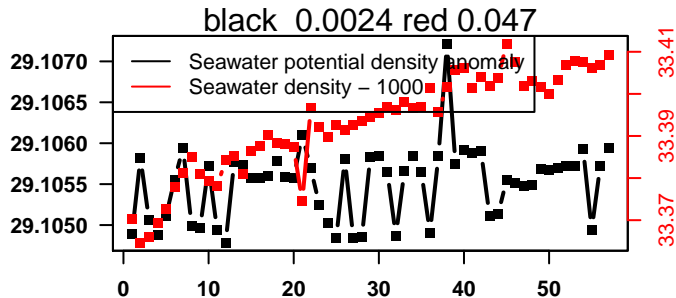

2014-12-31 20:41:31 2015-01-03 04:41:32