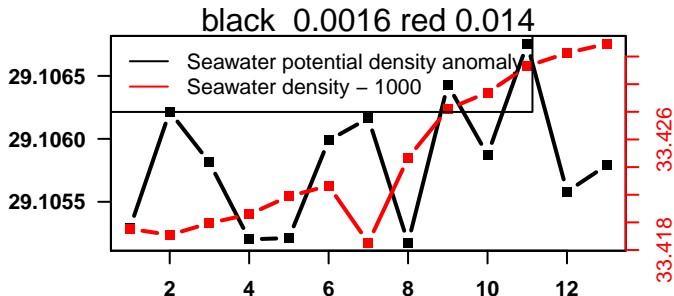

lovbio064c_081_00_06.txt

nb days: 0.4 freq: 8.6 min

nb days: 0.4 freq: 8.6 min

2015-04-03 20:58:31 2015-04-04 07:38:33

lovbio064c_082_00_06.txt

nb days: 0.4 freq: 8.9 min

nb days: 0.4 freq: 8.9 min

2015-04-04 20:14:49 2015-04-05 06:54:50