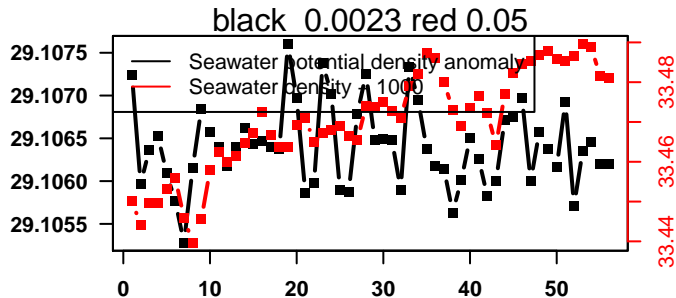

lovbio064c_053_04_06.txt

nb days: 2.9 freq: 9.9 min

nb days: 2.9 freq: 9.9 min

2015-02-25 20:33:42 2015-02-28 01:53:43

lovbio064c_054_00_06.txt

nb days: 2.2 freq: 9.6 min

nb days: 2.2 freq: 9.6 min

2015-02-28 09:20:03 2015-02-28 09:20:10