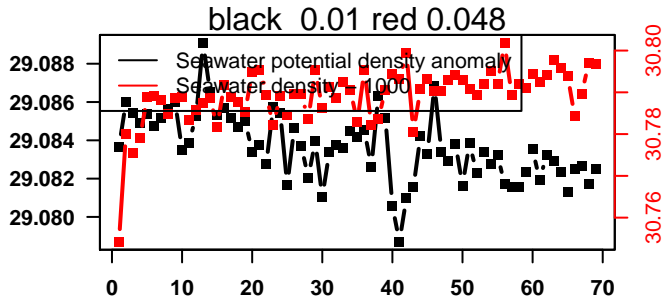

2014-03-22 20:05:47 2014-03-23 04:05:49

lovbio064c_005_03_06.txt

nb days: 0.3 freq: 9.1 min

nb days: 0.3 freq: 53.3 min

2014-03-23 14:10:39 2014-03-26 08:50:40

lovbio064c_005_04_06.txt

nb days: 2.8 freq: 9.7 min

nb days: 2.8 freq: 58 min

2014-03-26 19:51:25 2014-03-29 01:11:26

lovbio064c_006_00_06.txt

nb days: 2.2 freq: 9.7 min

nb days: 2.2 freq: 57.1 min

2014-03-29 08:18:22 2014-03-29 08:18:29

lovbio064c_006_01_06.txt