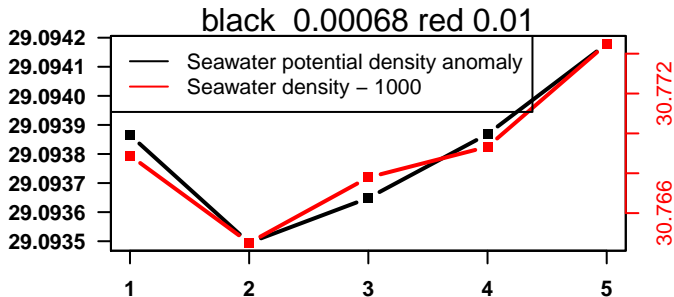

2014-08-02 23:38:43 2014-08-03 02:18:45