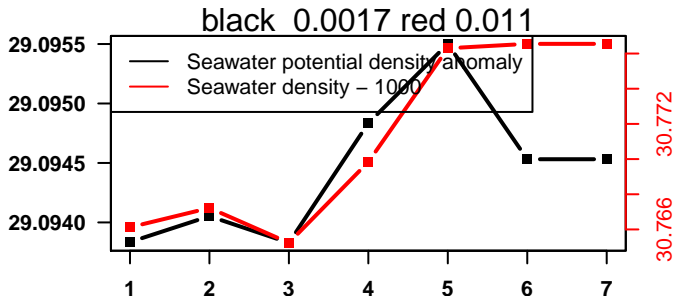

2014-09-20 21:50:49 2014-09-21 03:10:51