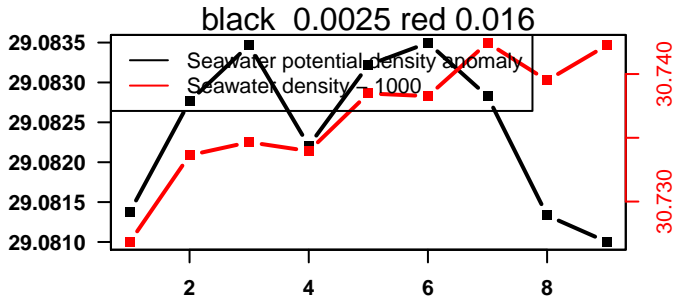

2014-03-22 20:05:47 2014-03-23 04:05:49