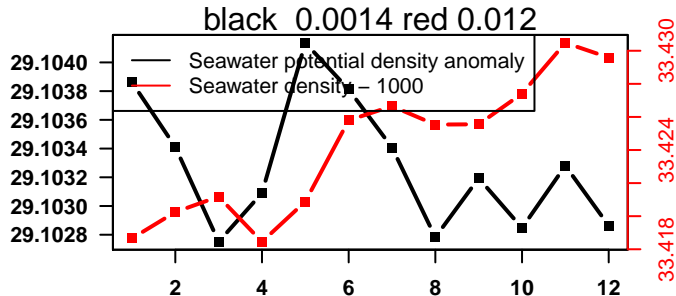

2014-03-15 21:54:37 2014-03-15 21:54:44