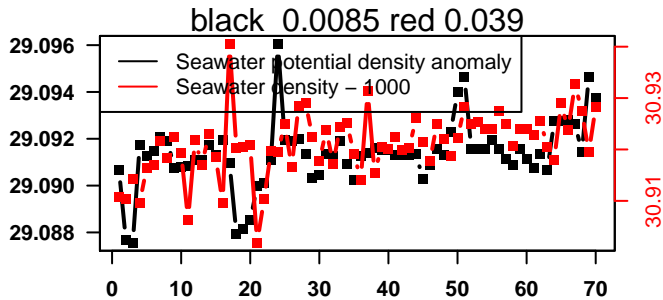

nb days: 0 freq: 0.1 min

2015-01-10 18:20:13 2015-01-11 05:00:14

lovbio064c_047_03_06.txt

nb days: 0.4 freq: 8.5 min

nb days: 0.4 freq: 8.5 min

2015-01-11 13:13:47 2015-01-14 10:33:49

lovbio064c_047_04_06.txt