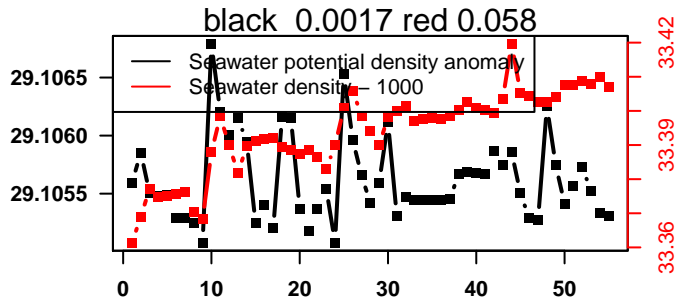

lovbio064c_048_03_06.txt

nb days: 0.3 freq: 7.7 min

nb days: 0.3 freq: 7.7 min

2015-01-18 10:57:23 2015-01-21 08:57:23

lovbio064c_048_04_06.txt

nb days: 2.9 freq: 9.7 min

nb days: 2.9 freq: 9.7 min

2015-01-21 21:15:55 2015-01-24 02:35:56