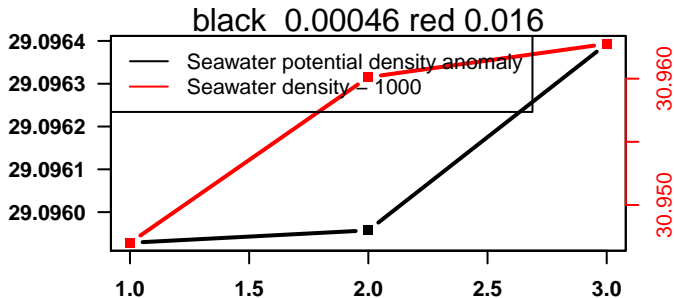

2014-07-19 14:40:30 2014-07-19 14:40:37