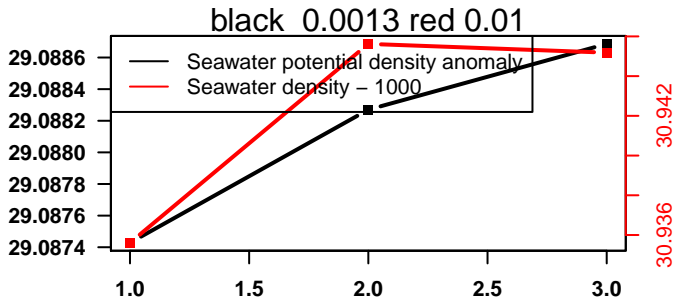

nb days: 2.8 freq: 58 min

2014-03-26 19:51:25 2014-03-29 01:11:26

lovbio064c_006_00_06.txt

nb days: 2.2 freq: 9.7 min

nb days: 2.2 freq: 57.1 min

2014-03-29 08:18:22 2014-03-29 08:18:29

lovbio064c_006_01_06.txt