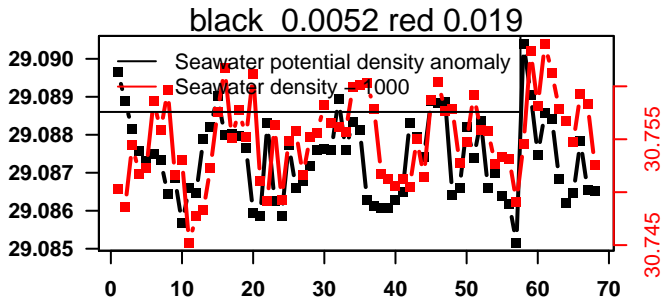

2014-12-21 13:53:24 2014-12-24 08:33:25