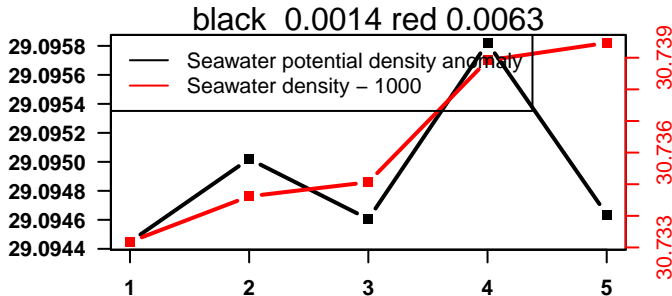

2014-08-16 22:59:40 2014-08-17 01:39:42