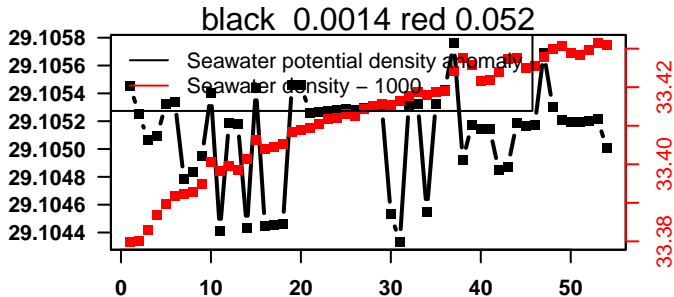

lovbio064c_033_04_06.txt

nb days: 2.9 freq: 9.9 min

nb days: 2.9 freq: 58.6 min

2014-10-08 20:58:13 2014-10-11 02:18:15

lovbio064c_034_00_06.txt

nb days: 2.2 freq: 9.9 min

nb days: 2.2 freq: 59.3 min

2014-10-11 08:57:22 2014-10-11 08:57:29