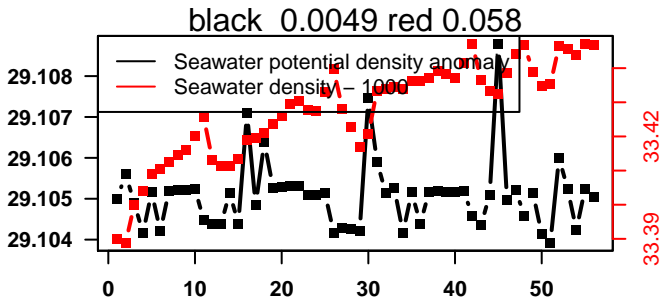

2014-11-19 20:48:57 2014-11-22 02:08:59