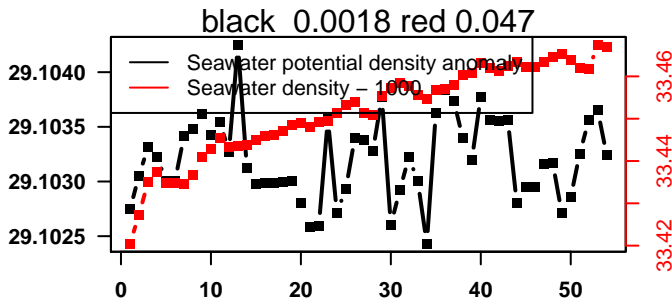

2014-03-18 20:25:34 2014-03-19 07:05:36

lovbio064c_004_00_06.txt

nb days: 0.4 freq: 8.5 min

nb days: 0.4 freq: 49.2 min

2014-03-19 21:16:33 2014-03-22 02:36:35

lovbio064c_005_00_06.txt

nb days: 2.2 freq: 9.9 min