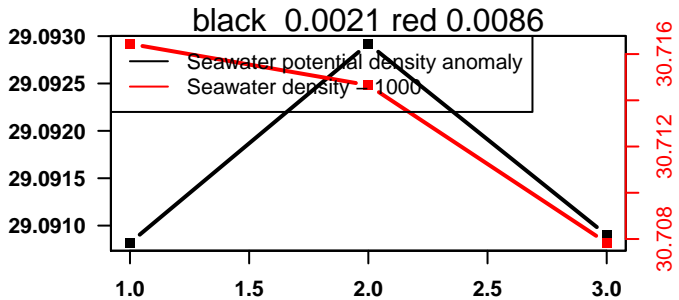

lovbio064c_051_04_06.txt

nb days: 2.9 freq: 9.8 min

nb days: 2.9 freq: 9.8 min

2015-02-11 20:21:34 2015-02-14 01:41:36

lovbio064c_052_00_06.txt

nb days: 2.2 freq: 9.6 min

nb days: 2.2 freq: 9.6 min

2015-02-14 08:37:16 2015-02-14 08:37:23