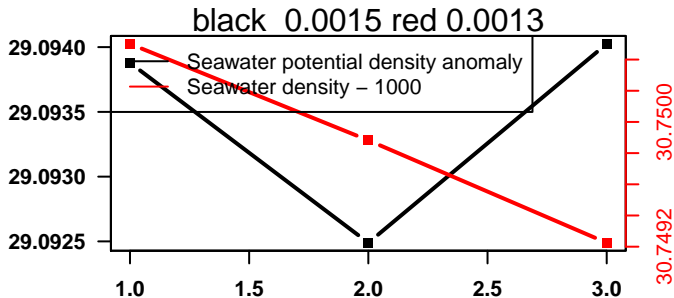

lovbio064c_019_00_06.txt

nb days: 2.1 freq: 9.8 min

nb days: 2.1 freq: 58.5 min

2014-06-28 07:45:28 2014-06-28 10:25:30

lovbio064c_019_01_06.txt

nb days: 0.1 freq: 8.4 min

nb days: 0.1 freq: 40 min

2014-06-28 15:34:15 2014-06-28 15:34:22