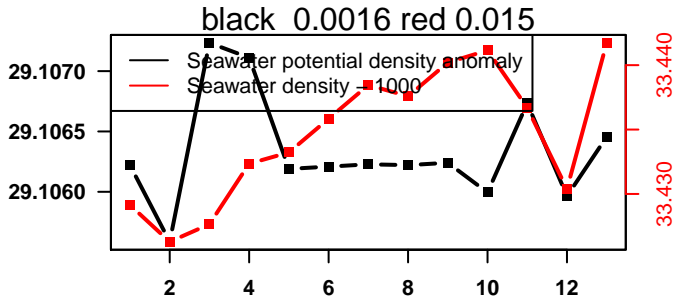

lovbio064c_063_00_06.txt

nb days: 0.4 freq: 9 min

nb days: 0.4 freq: 9 min

2015-03-16 20:46:05 2015-03-17 07:26:06

lovbio064c_064_00_06.txt

nb days: 0.4 freq: 8.8 min

nb days: 0.4 freq: 8.8 min

2015-03-17 21:35:46 2015-03-18 08:15:48