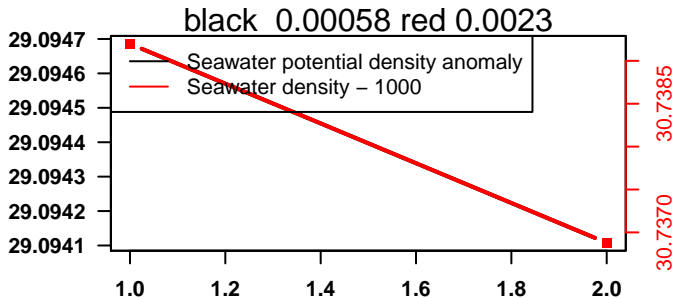

lovbio064c_027_00_06.txt

nb days: 2.1 freq: 9.7 min

nb days: 2.1 freq: 58.5 min

2014-08-23 09:26:14 2014-08-23 09:26:21

lovbio064c_027_01_06.txt

nb days: 0 freq: 0 min

nb days: 0 freq: 0.1 min

2014-08-23 16:12:20 2014-08-23 16:12:27