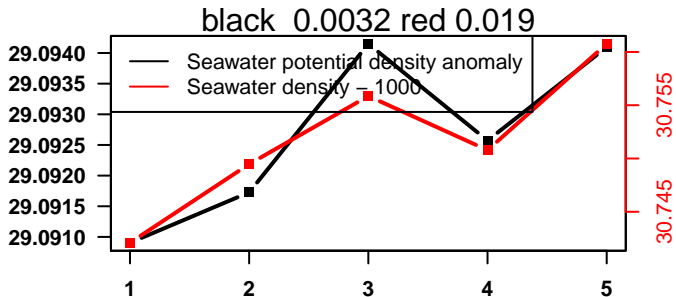

lovbio064c_017_02_06.txt

nb days: 0.1 freq: 7 min

nb days: 0.1 freq: 40 min

2014-06-14 22:27:01 2014-06-15 01:07:03

lovbio064c_017_03_06.txt

nb days: 0.1 freq: 6.2 min

nb days: 0.1 freq: 32 min

2014-06-15 09:02:48 2014-06-18 09:02:50