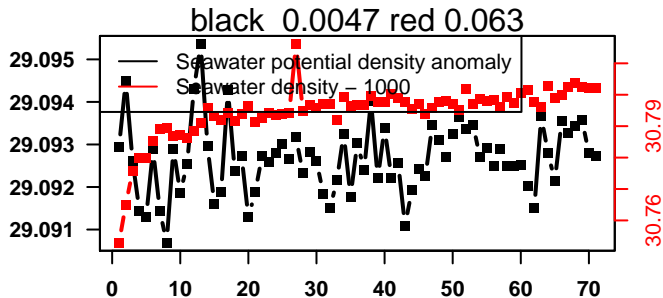

lovbio064c_033_02_06.txt

nb days: 0 freq: 0 min

2014-10-04 20:13:27 2014-10-05 04:13:29

lovbio064c_033_03_06.txt

nb days: 0.3 freq: 9.2 min

nb days: 0.3 freq: 53.3 min

2014-10-05 11:31:38 2014-10-08 08:51:39