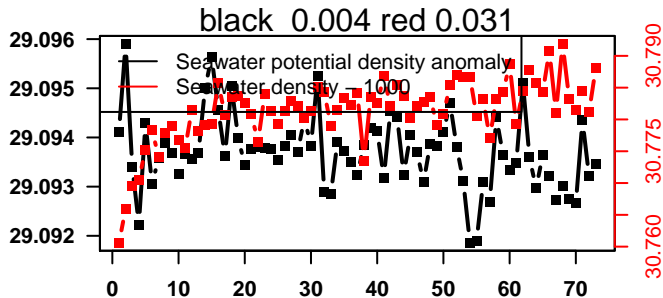

lovbio064c_015_02_06.txt

nb days: 0 freq: 0.1 min

2014-05-31 23:00:37 2014-06-01 01:40:39

lovbio064c_015_03_06.txt

nb days: 0.1 freq: 7 min

nb days: 0.1 freq: 40 min

2014-06-01 08:58:10 2014-06-04 08:58:12

lovbio064c_015_04_06.txt

nb days: 3 freq: 9.9 min

nb days: 3 freq: 59.2 min

2014-06-04 20:44:07 2014-06-06 23:24:09

lovbio064c_016_00_06.txt

nb days: 2.1 freq: 9.7 min

nb days: 2.1 freq: 57.4 min

2014-06-07 08:18:23 2014-06-07 08:18:30