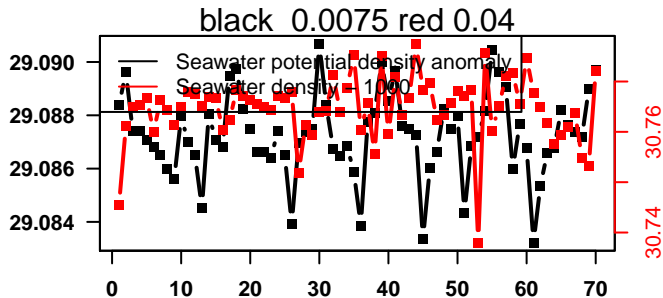

nb days: 0 freq: 0.1 min

2014-12-27 19:22:55 2014-12-28 06:02:57

lovbio064c_045_03_06.txt

nb days: 0.4 freq: 9.3 min

nb days: 0.4 freq: 9.3 min

2014-12-28 13:34:20 2014-12-31 08:14:22

lovbio064c_045_04_06.txt