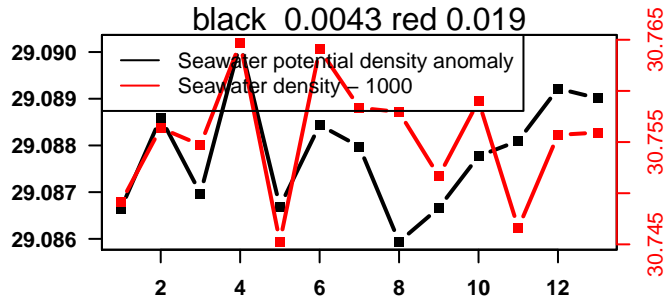

2015-01-10 18:20:13 2015-01-11 05:00:14