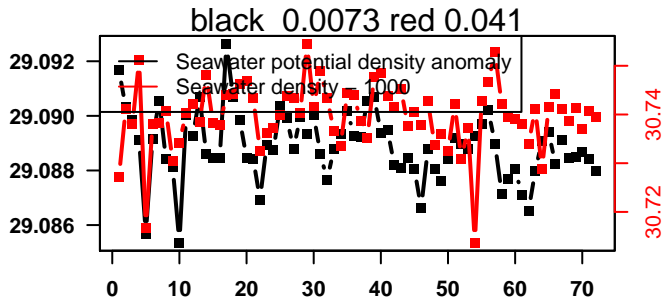

lovbio064c_007_02_06.txt

nb days: 0 freq: 0 min

nb days: 0 freq: 0 min

2014-04-05 20:27:49 2014-04-06 04:27:50

lovbio064c_007_03_06.txt

nb days: 0.3 freq: 9.6 min

nb days: 0.3 freq: 53.3 min

2014-04-06 11:28:32 2014-04-09 08:48:34

lovbio064c_007_04_06.txt

nb days: 2.9 freq: 9.7 min

nb days: 2.9 freq: 57.8 min

2014-04-09 21:03:40 2014-04-11 23:43:41

lovbio064c_008_00_06.txt

nb days: 2.1 freq: 9.6 min

nb days: 2.1 freq: 57.4 min

2014-04-12 07:43:04 2014-04-12 10:23:06