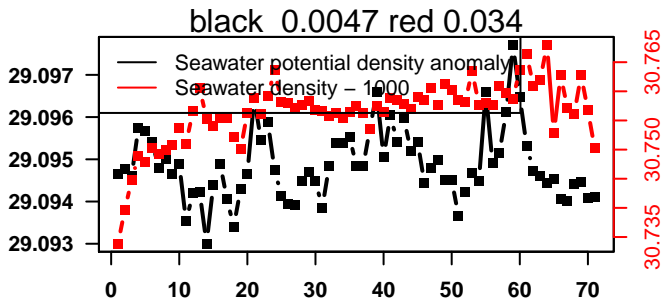

2014-08-31 10:51:13 2014-09-03 08:11:14