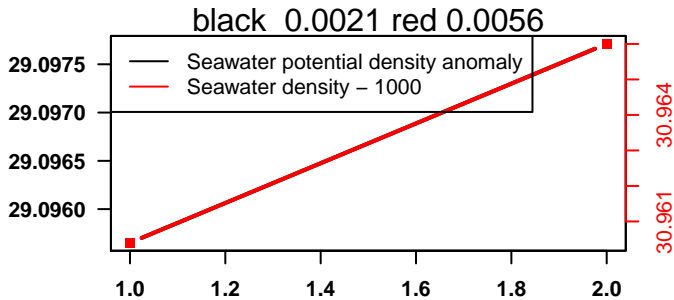

2014-08-02 15:29:11 2014-08-02 15:29:18