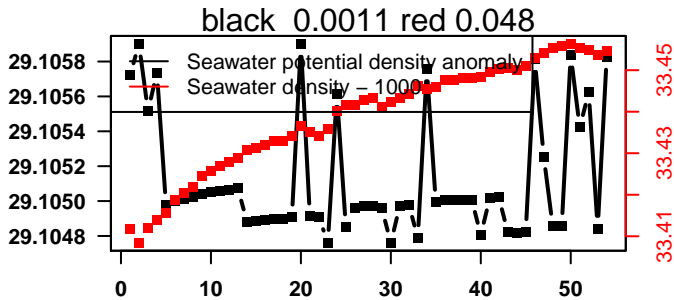

nb days: 0.2 freq: 8.9 min

nb days: 0.2 freq: 53.3 min

2014-08-31 10:51:13 2014-09-03 08:11:14

lovbio064c_028_04_06.txt

nb days: 2.9 freq: 9.8 min

nb days: 2.9 freq: 58.6 min

2014-09-03 21:07:20 2014-09-06 02:27:22