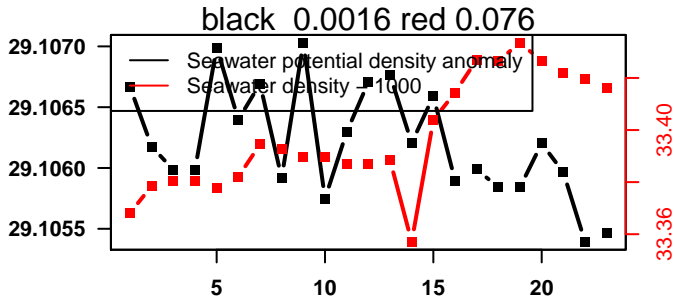

lovbio064c_057_00_06.txt

nb days: 0.5 freq: 8.5 min

nb days: 0.5 freq: 8.5 min

2015-03-07 20:05:44 2015-03-08 06:45:46

lovbio064c_058_00_06.txt

nb days: 0.4 freq: 8.3 min

nb days: 0.4 freq: 8.3 min

2015-03-08 20:04:05 2015-03-12 07:04:39