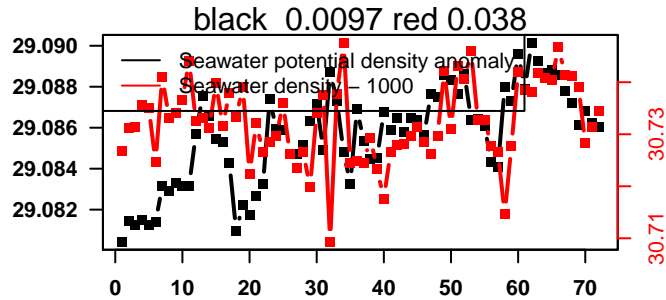

nb days: 2.8 freq: 58 min

2014-03-26 19:51:25 2014-03-29 01:11:26

lovbio064c_006_00_06.txt

nb days: 2.2 freq: 9.7 min

nb days: 2.2 freq: 57.1 min

2014-03-29 08:18:22 2014-03-29 08:18:29

lovbio064c_006_01_06.txt

nb days: 0 freq: 0 min

nb days: 0 freq: 0 min

2014-03-29 14:37:14 2014-03-29 14:37:21

lovbio064c_006_02_06.txt

nb days: 0 freq: 0 min

nb days: 0 freq: 0.1 min

2014-03-29 20:06:41 2014-03-30 04:06:43

lovbio064c_006_03_06.txt

nb days: 0.3 freq: 8.1 min

nb days: 0.3 freq: 46.7 min

2014-03-30 10:54:20 2014-04-02 08:14:22

lovbio064c_006_04_06.txt

nb days: 2.9 freq: 9.6 min

nb days: 2.9 freq: 57.8 min

2014-04-02 20:48:58 2014-04-05 02:08:59