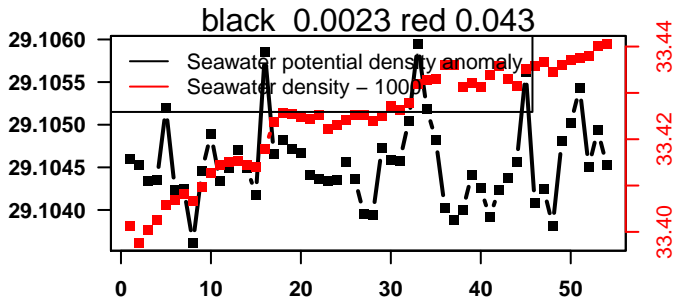

nb days: 0.2 freq: 9.7 min

nb days: 0.2 freq: 53.3 min

2014-05-11 11:32:52 2014-05-14 08:52:54

lovbio064c_012_04_06.txt

nb days: 2.9 freq: 9.9 min

nb days: 2.9 freq: 58.6 min

2014-05-14 20:06:27 2014-05-17 01:26:29