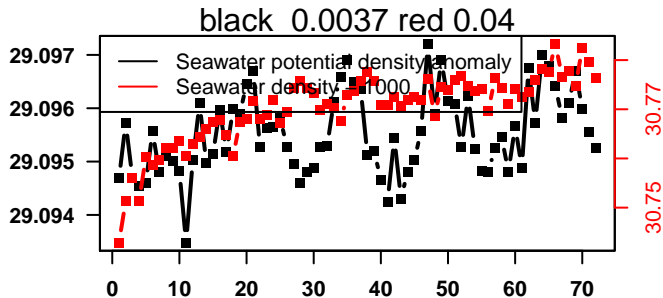

lovbio064c_027_02_06.txt

nb days: 0 freq: 0 min

2014-08-23 21:49:18 2014-08-24 03:09:20

lovbio064c_027_03_06.txt

nb days: 0.2 freq: 8.9 min

nb days: 0.2 freq: 53.3 min

2014-08-24 11:02:31 2014-08-27 08:22:33