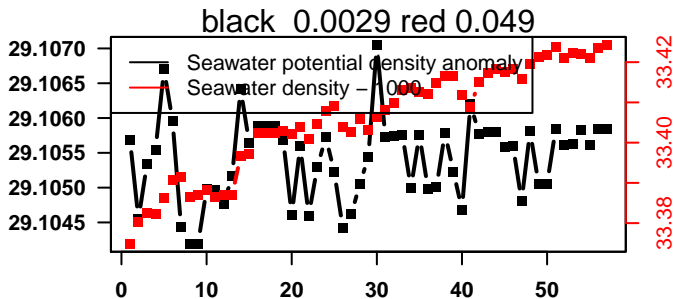

2014-12-17 20:02:44 2014-12-20 04:02:46