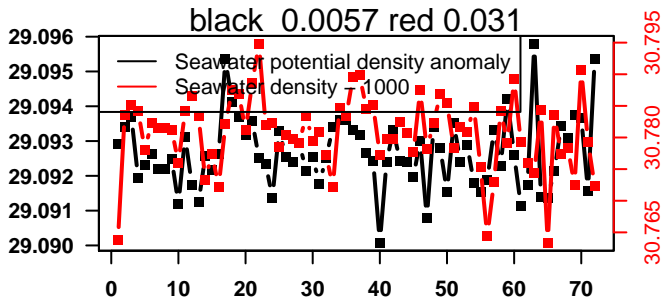

nb days: 0.3 freq: 8.4 min

nb days: 0.3 freq: 8.4 min

2015-03-01 11:38:42 2015-03-04 09:38:42

lovbio064c_054_04_06.txt

nb days: 2.9 freq: 9.8 min

nb days: 2.9 freq: 9.8 min

2015-03-04 20:54:20 2015-03-05 07:34:21