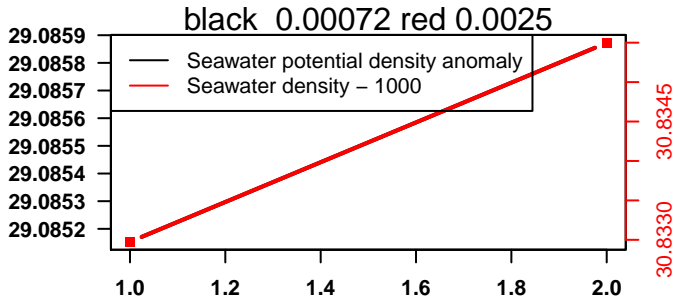

2014-03-29 14:37:14 2014-03-29 14:37:21