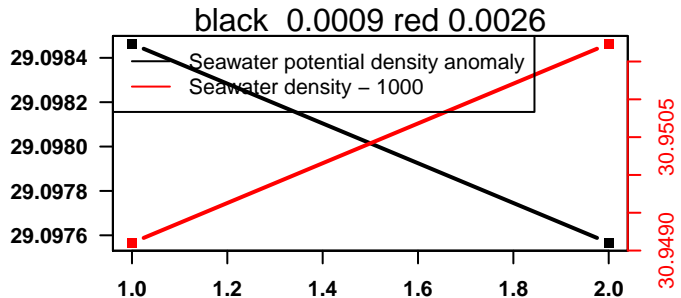

2014-08-30 15:16:11 2014-08-30 15:16:18