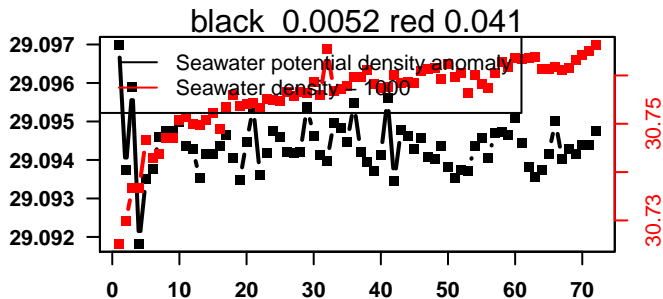

lovbio064c_025_02_06.txt

nb days: 0 freq: 0.1 min

2014-08-09 22:47:23 2014-08-10 01:27:25

lovbio064c_025_03_06.txt

nb days: 0.1 freq: 5.3 min

nb days: 0.1 freq: 32 min

2014-08-10 10:49:37 2014-08-13 08:09:39