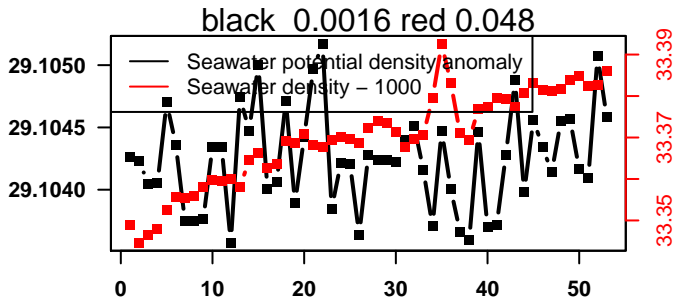

lovbio064c_009_04_06.txt

nb days: 3 freq: 9.8 min

nb days: 3 freq: 58.4 min

2014-04-23 21:11:11 2014-04-25 23:51:13

lovbio064c_010_00_06.txt

nb days: 2.1 freq: 9.6 min

nb days: 2.1 freq: 57.4 min

2014-04-26 08:29:43 2014-04-26 08:29:50