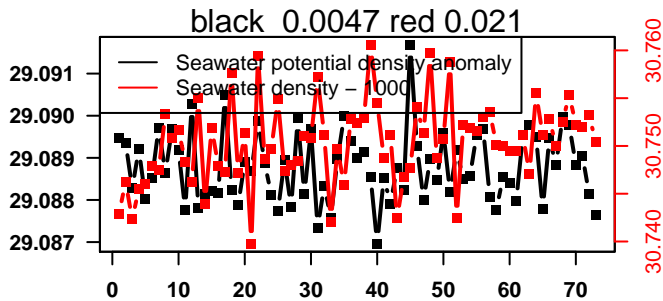

lovbio064c_007_04_06.txt

nb days: 2.9 freq: 9.7 min

nb days: 2.9 freq: 57.8 min

2014-04-09 21:03:40 2014-04-11 23:43:41

lovbio064c_008_00_06.txt

nb days: 2.1 freq: 9.6 min

nb days: 2.1 freq: 57.4 min

2014-04-12 07:43:04 2014-04-12 10:23:06

lovbio064c_008_01_06.txt

nb days: 0.1 freq: 8.4 min

nb days: 0.1 freq: 40 min

2014-04-12 16:00:30 2014-04-12 16:00:37

lovbio064c_008_02_06.txt

nb days: 0 freq: 0 min

2014-04-12 21:46:52 2014-04-13 03:06:54

lovbio064c_008_03_06.txt

nb days: 0.2 freq: 8.9 min

nb days: 0.2 freq: 53.3 min

2014-04-13 10:02:35 2014-04-16 10:02:37

lovbio064c_008_04_06.txt

nb days: 3 freq: 9.9 min

nb days: 3 freq: 59.2 min

2014-04-16 20:54:49 2014-04-18 23:34:50