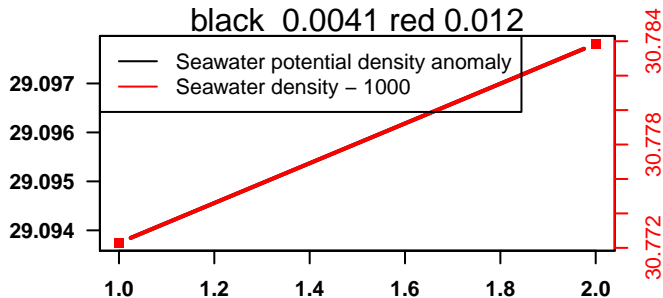

lovbio064c_023_00_06.txt

nb days: 2.1 freq: 9.7 min

nb days: 2.1 freq: 57.4 min

2014-07-26 09:30:51 2014-07-26 09:30:58

lovbio064c_023_01_06.txt

nb days: 0 freq: 0 min

nb days: 0 freq: 0.1 min

2014-07-26 16:23:53 2014-07-26 16:24:00