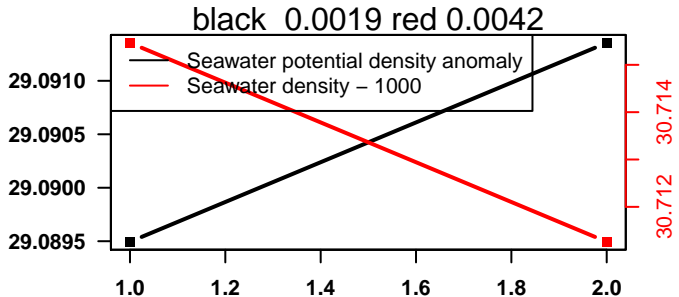

lovbio064c_053_04_06.txt

nb days: 2.9 freq: 9.9 min

nb days: 2.9 freq: 9.9 min

2015-02-25 20:33:42 2015-02-28 01:53:43

lovbio064c_054_00_06.txt

nb days: 2.2 freq: 9.6 min

nb days: 2.2 freq: 9.6 min

2015-02-28 09:20:03 2015-02-28 09:20:10