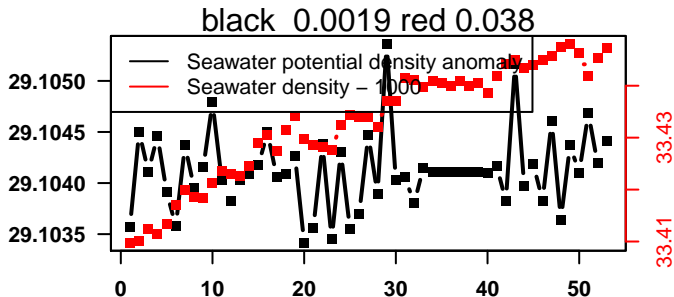

lovbio064c_007_04_06.txt

nb days: 2.9 freq: 9.7 min

nb days: 2.9 freq: 57.8 min

2014-04-09 21:03:40 2014-04-11 23:43:41

lovbio064c_008_00_06.txt

nb days: 2.1 freq: 9.6 min

nb days: 2.1 freq: 57.4 min

2014-04-12 07:43:04 2014-04-12 10:23:06