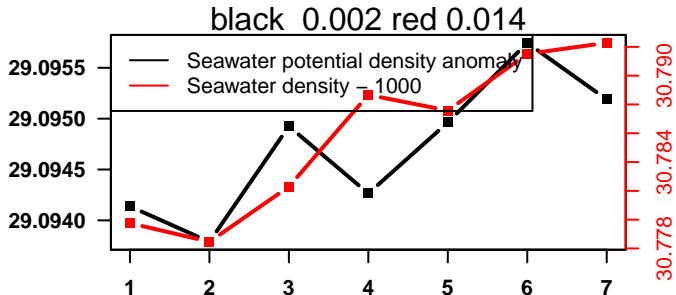

2014-07-26 21:31:00 2014-07-27 02:51:02