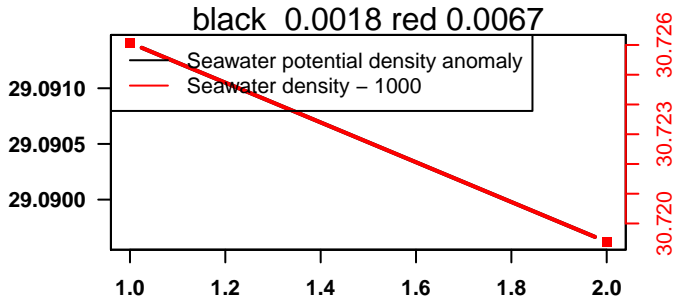

lovbio064c_017_00_06.txt

nb days: 2.1 freq: 9.6 min

nb days: 2.1 freq: 57.4 min

2014-06-14 07:57:20 2014-06-14 07:57:27

lovbio064c_017_01_06.txt

nb days: 0 freq: 0 min

nb days: 0 freq: 0.1 min

2014-06-14 14:05:34 2014-06-14 16:45:36