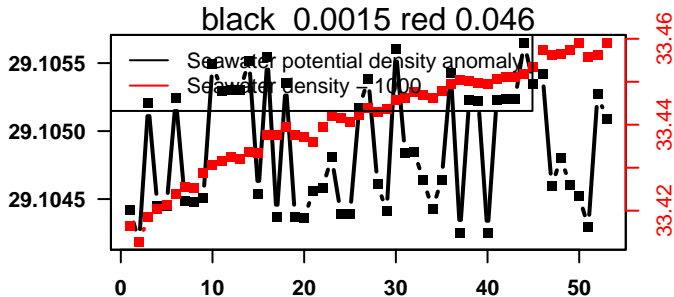

nb days: 0.2 freq: 8.9 min

nb days: 0.2 freq: 53.3 min

2014-05-25 10:58:23 2014-05-28 08:18:25

lovbio064c_014_04_06.txt

nb days: 2.9 freq: 9.8 min

nb days: 2.9 freq: 58.6 min

2014-05-28 20:44:31 2014-05-30 23:24:33