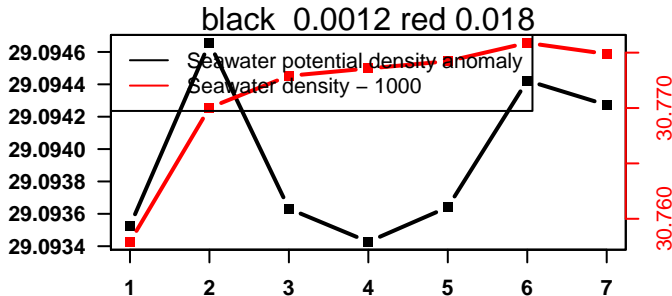

2014-09-13 21:50:27 2014-09-14 03:10:29