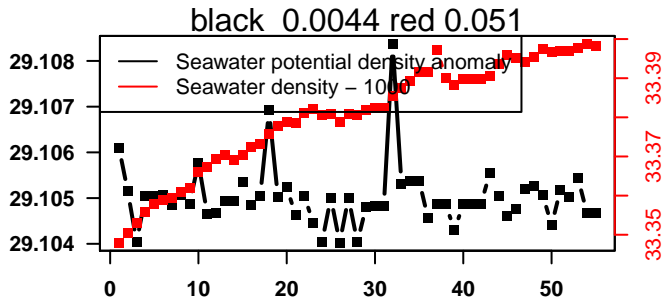

nb days: 0.3 freq: 9.4 min

nb days: 0.3 freq: 53.3 min

2014-10-12 11:19:53 2014-10-15 08:39:55

lovbio064c_034_04_06.txt

nb days: 2.9 freq: 9.8 min

nb days: 2.9 freq: 58.6 min

2014-10-15 20:15:02 2014-10-18 01:35:04