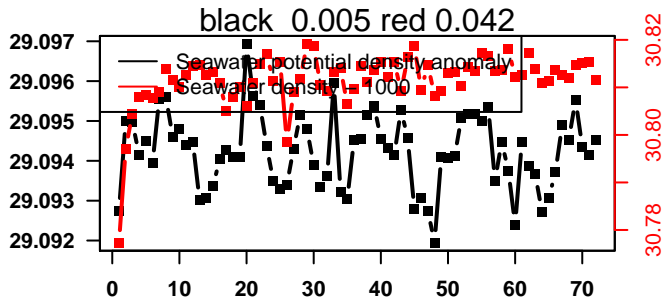

lovbio064c_013_02_06.txt

nb days: 0 freq: 0 min

2014-05-17 21:56:38 2014-05-18 03:16:40

lovbio064c_013_03_06.txt

nb days: 0.2 freq: 9.1 min

nb days: 0.2 freq: 53.3 min

2014-05-18 10:34:46 2014-05-21 07:54:48

lovbio064c_013_04_06.txt

nb days: 2.9 freq: 9.7 min

nb days: 2.9 freq: 57.8 min

2014-05-21 21:10:09 2014-05-23 23:50:11

lovbio064c_014_00_06.txt

nb days: 2.1 freq: 9.6 min

nb days: 2.1 freq: 57.4 min

2014-05-24 08:57:40 2014-05-24 08:57:47