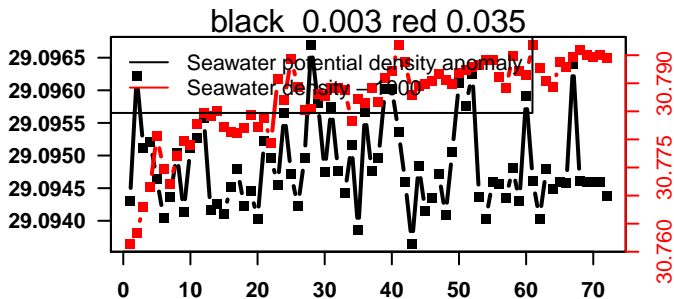

lovbio064c_023_02_06.txt

nb days: 0 freq: 0 min

2014-07-26 21:31:00 2014-07-27 02:51:02

lovbio064c_023_03_06.txt

nb days: 0.2 freq: 8.4 min

nb days: 0.2 freq: 45.7 min

2014-07-27 11:22:19 2014-07-30 08:42:21

lovbio064c_023_04_06.txt

nb days: 2.9 freq: 9.7 min

nb days: 2.9 freq: 57.8 min

2014-07-30 21:55:06 2014-08-02 00:35:08

lovbio064c_024_00_06.txt

nb days: 2.1 freq: 9.7 min

nb days: 2.1 freq: 58.5 min

2014-08-02 10:04:00 2014-08-02 10:04:07