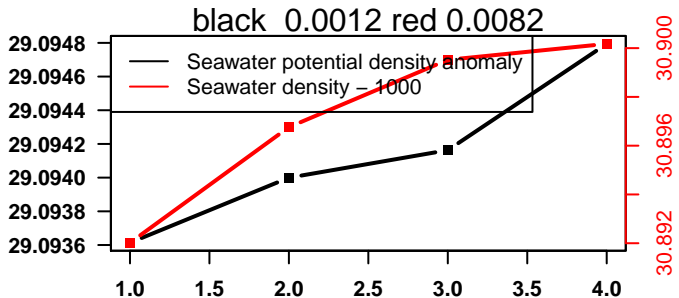

lovbio064c_017_00_06.txt

nb days: 2.1 freq: 9.6 min

nb days: 2.1 freq: 57.4 min

2014-06-14 07:57:20 2014-06-14 07:57:27

lovbio064c_017_01_06.txt

nb days: 0 freq: 0 min

nb days: 0 freq: 0.1 min

2014-06-14 14:05:34 2014-06-14 16:45:36