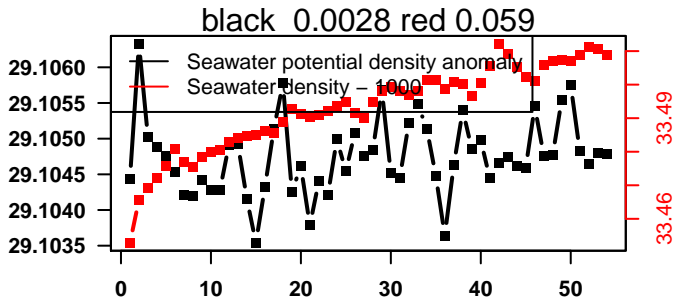

lovbio064c_010_03_06.txt

nb days: 0.2 freq: 7.4 min

nb days: 0.2 freq: 40 min

2014-04-27 09:02:04 2014-04-30 09:02:06

lovbio064c_010_04_06.txt

nb days: 3 freq: 9.9 min

nb days: 3 freq: 59.2 min

2014-04-30 20:37:08 2014-05-02 23:17:10