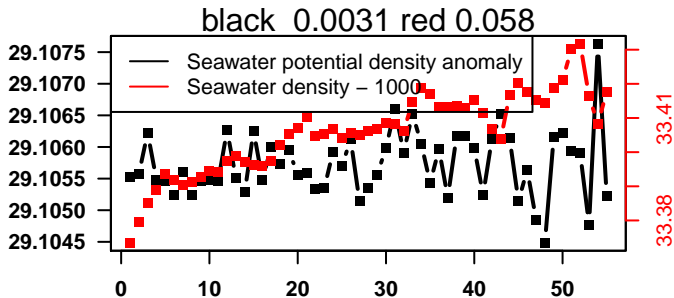

lovbio064c_049_04_06.txt

nb days: 2.9 freq: 9.8 min

nb days: 2.9 freq: 9.8 min

2015-01-28 21:00:19 2015-01-31 02:20:20

lovbio064c_050_00_06.txt

nb days: 2.2 freq: 9.7 min

nb days: 2.2 freq: 9.7 min

2015-01-31 09:53:47 2015-01-31 09:53:54