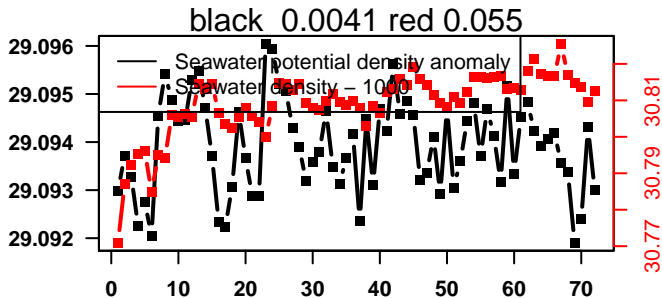

lovbio064c_020_03_06.txt

nb days: 0.1 freq: 6.7 min

nb days: 0.1 freq: 40 min

2014-07-06 11:01:27 2014-07-09 08:21:29

lovbio064c_020_04_06.txt

nb days: 2.9 freq: 9.7 min

nb days: 2.9 freq: 57.8 min

2014-07-09 21:06:16 2014-07-11 23:46:18