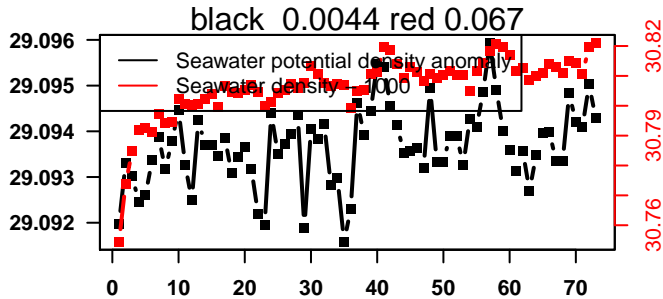

lovbio064c_017_02_06.txt

nb days: 0.1 freq: 7 min

nb days: 0.1 freq: 40 min

2014-06-14 22:27:01 2014-06-15 01:07:03

lovbio064c_017_03_06.txt

nb days: 0.1 freq: 6.2 min

nb days: 0.1 freq: 32 min

2014-06-15 09:02:48 2014-06-18 09:02:50