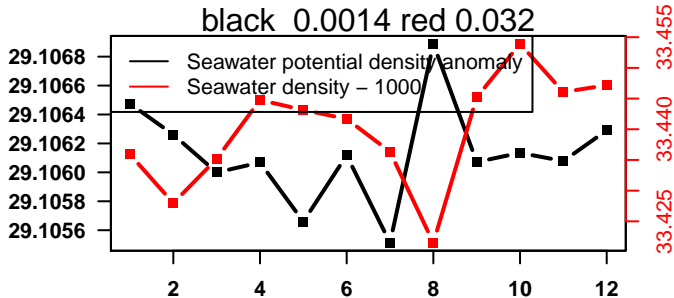

lovbio064c_059_00_06.txt

nb days: 3.5 freq: 36.1 min

nb days: 3.5 freq: 36.1 min

2015-03-12 20:14:23 2015-03-13 06:54:24

lovbio064c_060_00_06.txt

nb days: 0.4 freq: 8.3 min

nb days: 0.4 freq: 8.3 min

2015-03-13 21:04:33 2015-03-14 07:44:35