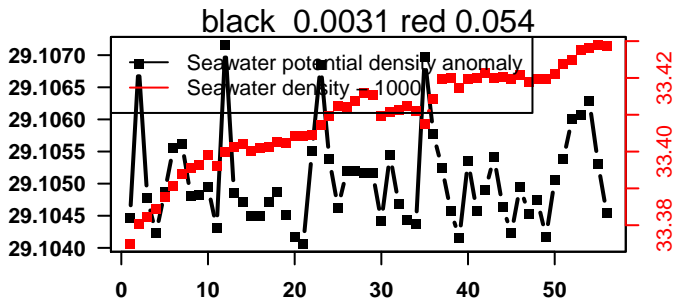

2014-12-03 20:21:16 2014-12-06 01:41:17