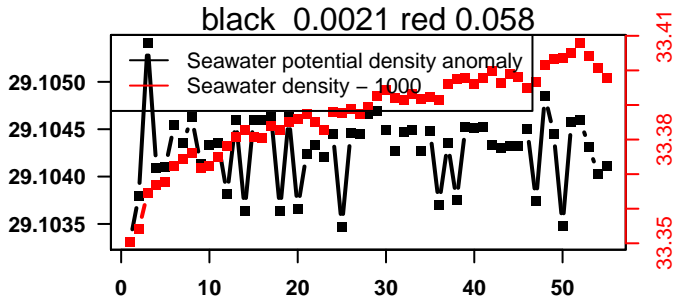

nb days: 0.3 freq: 8.1 min

nb days: 0.3 freq: 46.7 min

2014-03-30 10:54:20 2014-04-02 08:14:22

lovbio064c_006_04_06.txt

nb days: 2.9 freq: 9.6 min

nb days: 2.9 freq: 57.8 min

2014-04-02 20:48:58 2014-04-05 02:08:59