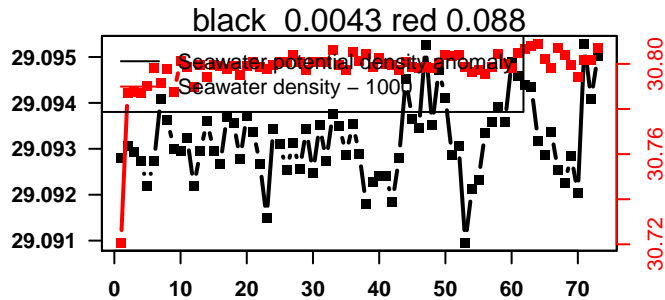

lovbio064c_021_02_06.txt

nb days: 0 freq: 0.1 min

2014-07-12 23:09:01 2014-07-13 01:49:03

lovbio064c_021_03_06.txt

nb days: 0.1 freq: 5.7 min

nb days: 0.1 freq: 32 min

2014-07-13 10:36:31 2014-07-16 10:36:33