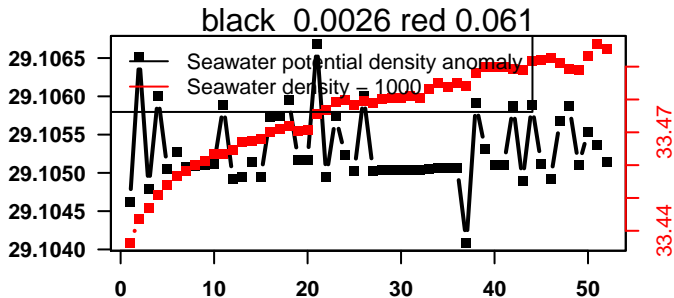

nb days: 0.1 freq: 5.5 min

nb days: 0.1 freq: 32 min

2014-08-17 10:32:01 2014-08-20 10:32:03

lovbio064c_026_04_06.txt

nb days: 3 freq: 10 min

nb days: 3 freq: 59.2 min

2014-08-20 22:01:19 2014-08-23 00:41:21