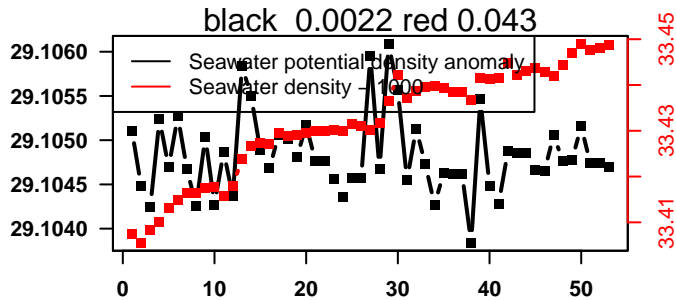

lovbio064c_015_02_06.txt

nb days: 0 freq: 0.1 min

2014-05-31 23:00:37 2014-06-01 01:40:39

lovbio064c_015_03_06.txt

nb days: 0.1 freq: 7 min

nb days: 0.1 freq: 40 min

2014-06-01 08:58:10 2014-06-04 08:58:12

lovbio064c_015_04_06.txt

nb days: 3 freq: 9.9 min

nb days: 3 freq: 59.2 min

2014-06-04 20:44:07 2014-06-06 23:24:09

lovbio064c_016_00_06.txt

nb days: 2.1 freq: 9.7 min

nb days: 2.1 freq: 57.4 min

2014-06-07 08:18:23 2014-06-07 08:18:30