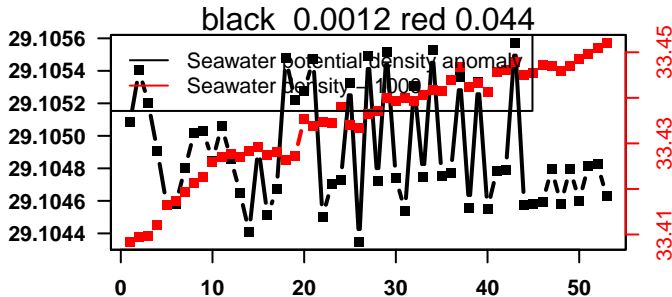

lovbio064c_013_04_06.txt

nb days: 2.9 freq: 9.7 min

nb days: 2.9 freq: 57.8 min

2014-05-21 21:10:09 2014-05-23 23:50:11

lovbio064c_014_00_06.txt

nb days: 2.1 freq: 9.6 min

nb days: 2.1 freq: 57.4 min

2014-05-24 08:57:40 2014-05-24 08:57:47