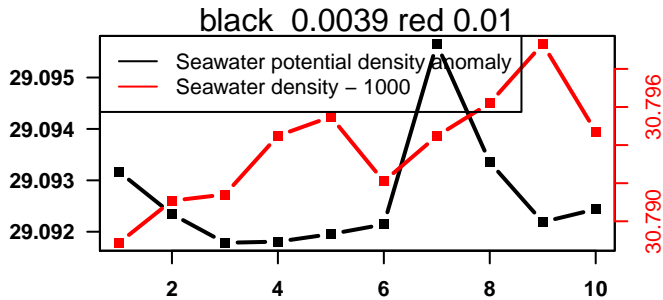

2015-02-28 20:23:11 2015-03-01 04:23:13