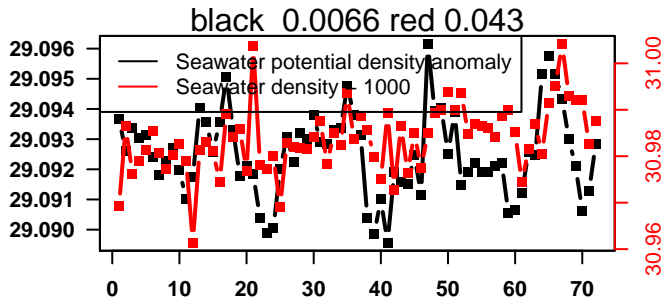

lovbio064c_049_02_06.txt

nb days: 0 freq: 0.1 min

2015-01-24 19:32:25 2015-01-25 03:32:26

lovbio064c_049_03_06.txt

nb days: 0.3 freq: 7.7 min

nb days: 0.3 freq: 7.7 min

2015-01-25 11:23:16 2015-01-28 09:23:16