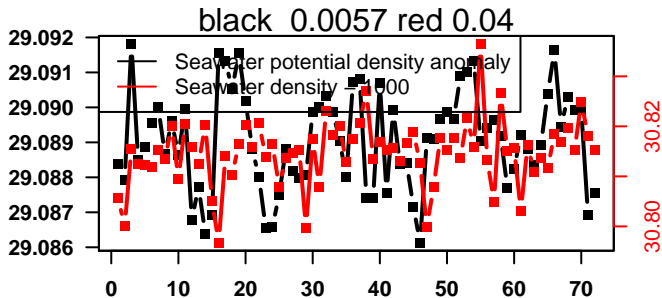

lovbio064c_048_03_06.txt

nb days: 0.3 freq: 7.7 min

nb days: 0.3 freq: 7.7 min

2015-01-18 10:57:23 2015-01-21 08:57:23

lovbio064c_048_04_06.txt

nb days: 2.9 freq: 9.7 min

nb days: 2.9 freq: 9.7 min

2015-01-21 21:15:55 2015-01-24 02:35:56