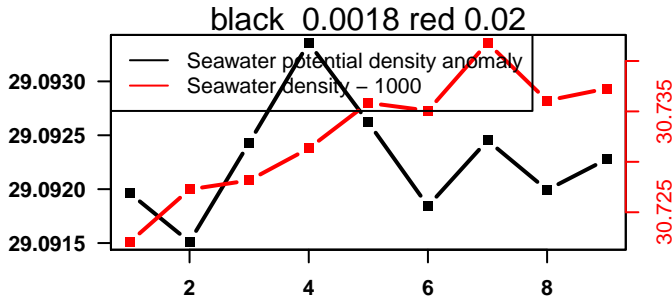

2014-10-18 19:58:58 2014-10-19 03:59:00