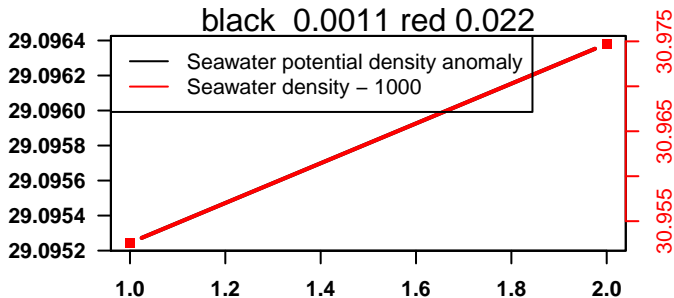

2014-10-11 13:28:22 2014-10-11 13:28:29