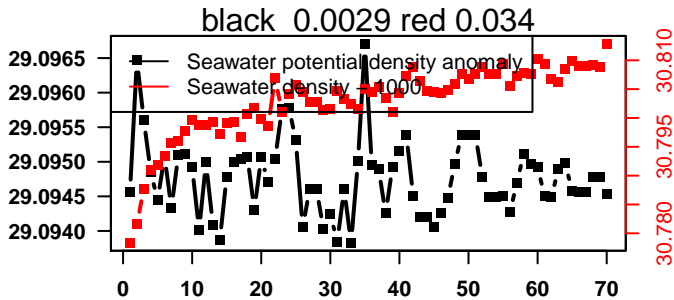

lovbio064c_029_02_06.txt

nb days: 0 freq: 0 min

nb days: 0 freq: 0 min

2014-09-06 21:12:14 2014-09-07 02:32:16

lovbio064c_029_03_06.txt

nb days: 0.2 freq: 7 min

nb days: 0.2 freq: 40 min

2014-09-07 11:46:03 2014-09-10 09:06:04