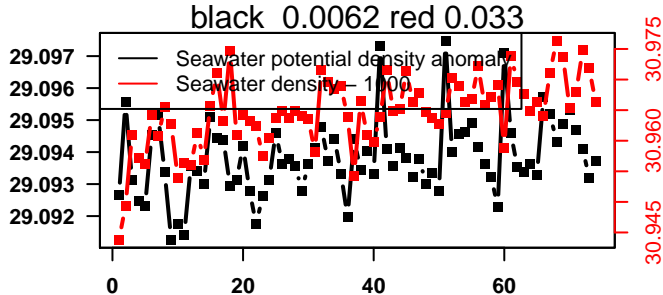

lovbio064c_009_02_06.txt

nb days: 0 freq: 0 min

nb days: 0 freq: 0 min

2014-04-19 21:04:41 2014-04-20 02:24:43

lovbio064c_009_03_06.txt

nb days: 0.2 freq: 7.8 min

nb days: 0.2 freq: 45.7 min

2014-04-20 09:09:24 2014-04-23 09:09:26