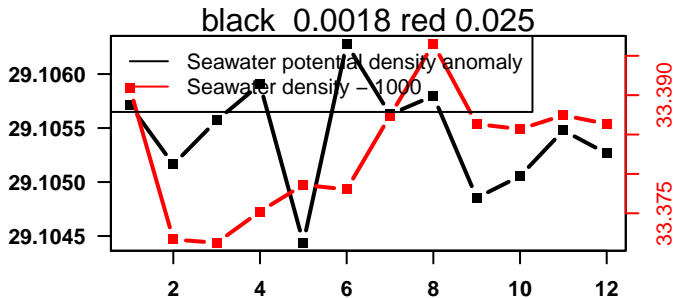

lovbio064c_077_00_06.txt

nb days: 0.4 freq: 8.6 min

nb days: 0.4 freq: 8.6 min

2015-03-30 20:20:04 2015-03-31 07:00:06

lovbio064c_078_00_06.txt

nb days: 0.4 freq: 8.4 min

nb days: 0.4 freq: 8.4 min

2015-03-31 21:50:04 2015-04-01 08:30:06