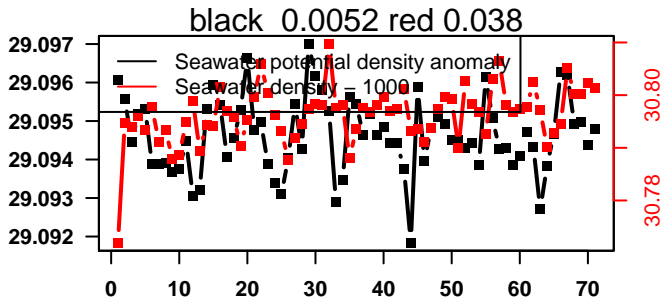

lovbio064c_011_02_06.txt

nb days: 0.1 freq: 7.3 min

nb days: 0.1 freq: 40 min

2014-05-03 21:36:48 2014-05-04 02:56:50

lovbio064c_011_03_06.txt

nb days: 0.2 freq: 8.6 min

nb days: 0.2 freq: 45.7 min

2014-05-04 11:07:17 2014-05-07 08:27:19

lovbio064c_011_04_06.txt

nb days: 2.9 freq: 9.8 min

nb days: 2.9 freq: 58.6 min

2014-05-07 20:19:06 2014-05-10 01:39:08

lovbio064c_012_00_06.txt

nb days: 2.2 freq: 9.9 min

nb days: 2.2 freq: 59.3 min

2014-05-10 09:03:24 2014-05-10 09:03:31