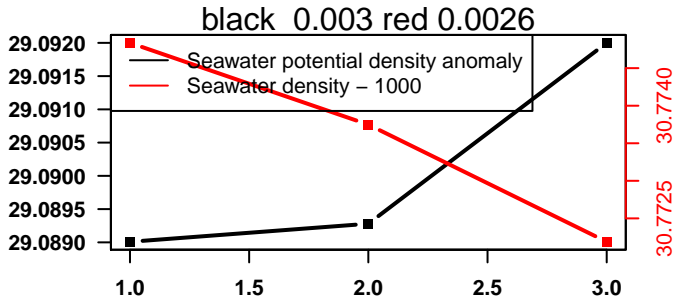

lovbio064c_007_00_06.txt

nb days: 2.2 freq: 9.8 min

nb days: 2.2 freq: 58.2 min

2014-04-05 09:22:09 2014-04-05 09:22:16

lovbio064c_007_01_06.txt

nb days: 0 freq: 0 min

nb days: 0 freq: 0.1 min

2014-04-05 14:18:57 2014-04-05 14:19:04