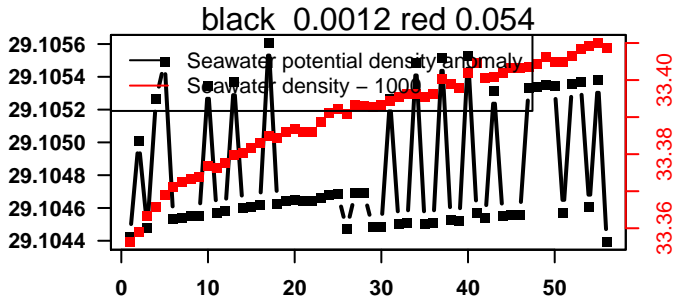

nb days: 0.4 freq: 54 min

2014-10-26 12:51:33 2014-10-29 07:31:35

lovbio064c_036_04_06.txt

nb days: 2.8 freq: 9.7 min

nb days: 2.8 freq: 58 min

2014-10-29 20:19:43 2014-11-01 01:39:45

lovbio064c_037_00_06.txt