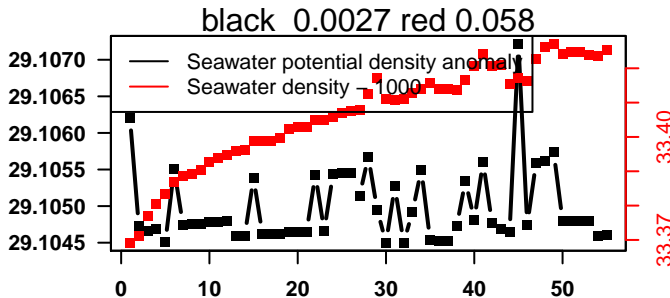

nb days: 0.2 freq: 7.6 min

nb days: 0.2 freq: 45.7 min

2014-09-14 12:08:37 2014-09-17 09:28:39

lovbio064c_030_04_06.txt

nb days: 2.9 freq: 10 min

nb days: 2.9 freq: 59.4 min

2014-09-17 20:05:50 2014-09-20 01:25:52