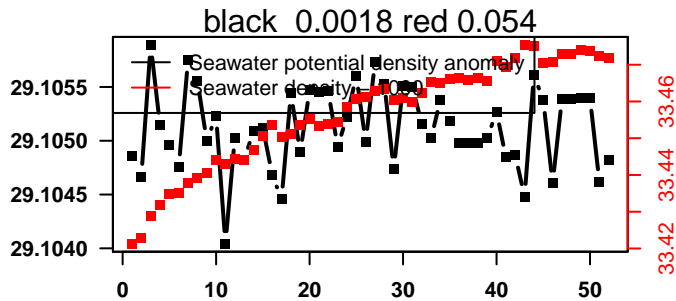

nb days: 0.1 freq: 6.4 min

nb days: 0.1 freq: 32 min

2014-08-03 11:04:36 2014-08-06 08:24:38

lovbio064c_024_04_06.txt

nb days: 2.9 freq: 9.7 min

nb days: 2.9 freq: 57.8 min

2014-08-06 22:01:57 2014-08-09 00:41:59