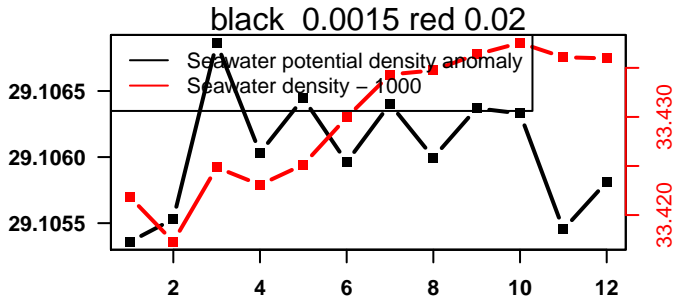

lovbio064c_063_00_06.txt

nb days: 0.4 freq: 9 min

nb days: 0.4 freq: 9 min

2015-03-16 20:46:05 2015-03-17 07:26:06

lovbio064c_064_00_06.txt

nb days: 0.4 freq: 8.8 min

nb days: 0.4 freq: 8.8 min

2015-03-17 21:35:46 2015-03-18 08:15:48