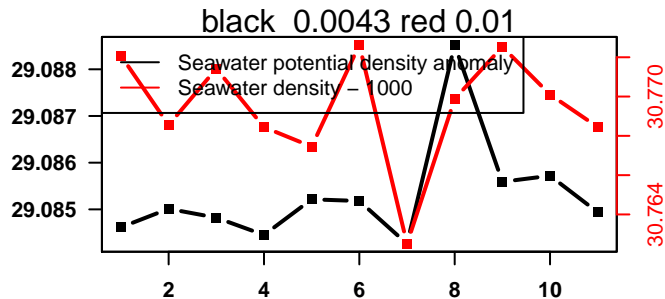

2014-11-29 19:34:27 2014-11-30 03:34:29