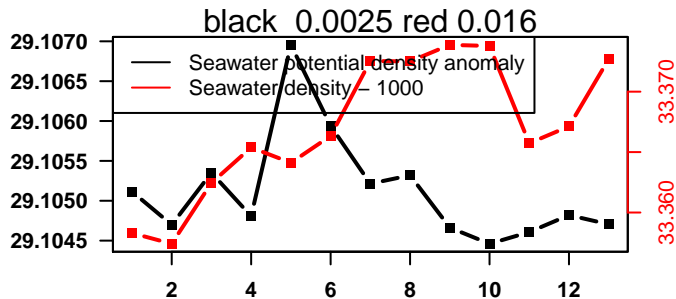

lovbio064c_075_00_06.txt

nb days: 0.4 freq: 8.9 min

nb days: 0.4 freq: 8.9 min

2015-03-28 20:18:33 2015-03-29 06:58:34

lovbio064c_076_00_06.txt

nb days: 0.4 freq: 7.6 min

nb days: 0.4 freq: 7.6 min

2015-03-29 20:39:01 2015-03-30 07:19:02