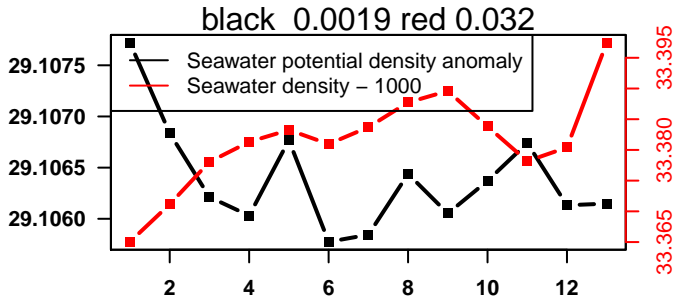

lovbio064c_055_00_06.txt

nb days: 0.4 freq: 8.8 min

nb days: 0.4 freq: 8.8 min

2015-03-05 20:30:53 2015-03-06 07:10:55

lovbio064c_056_00_06.txt

nb days: 0.4 freq: 8.5 min

nb days: 0.4 freq: 8.5 min

2015-03-06 20:01:11 2015-03-07 07:01:32