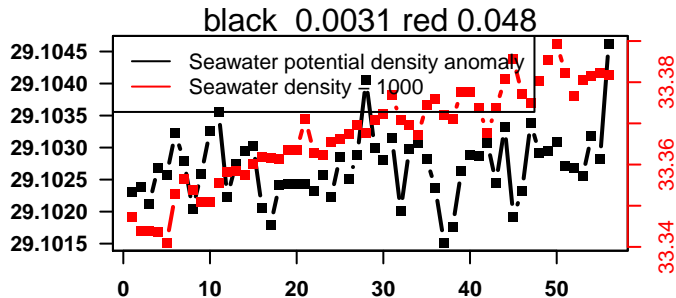

2014-03-22 20:05:47 2014-03-23 04:05:49

lovbio064c_005_03_06.txt

nb days: 0.3 freq: 9.1 min

nb days: 0.3 freq: 53.3 min

2014-03-23 14:10:39 2014-03-26 08:50:40

lovbio064c_005_04_06.txt

nb days: 2.8 freq: 9.7 min

nb days: 2.8 freq: 58 min

2014-03-26 19:51:25 2014-03-29 01:11:26

lovbio064c_006_00_06.txt

nb days: 2.2 freq: 9.7 min

nb days: 2.2 freq: 57.1 min

2014-03-29 08:18:22 2014-03-29 08:18:29

lovbio064c_006_01_06.txt