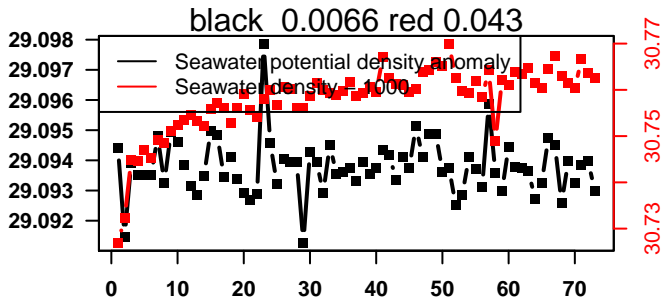

lovbio064c_019_02_06.txt

nb days: 0 freq: 0 min

nb days: 0 freq: 0 min

2014-06-28 23:22:40 2014-06-29 02:02:42

lovbio064c_019_03_06.txt

nb days: 0.1 freq: 7.6 min

nb days: 0.1 freq: 40 min

2014-06-29 09:49:25 2014-07-02 09:49:27