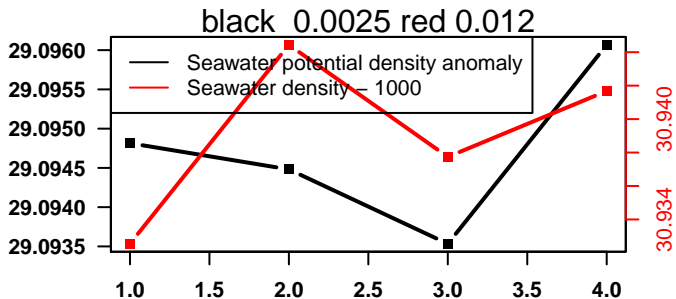

lovbio064c_016_01_06.txt

nb days: 0 freq: 0 min

nb days: 0 freq: 0.1 min

2014-06-07 14:33:25 2014-06-07 17:13:27

lovbio064c_016_02_06.txt

nb days: 0.1 freq: 8 min

nb days: 0.1 freq: 40 min

2014-06-07 23:11:33 2014-06-08 01:51:35