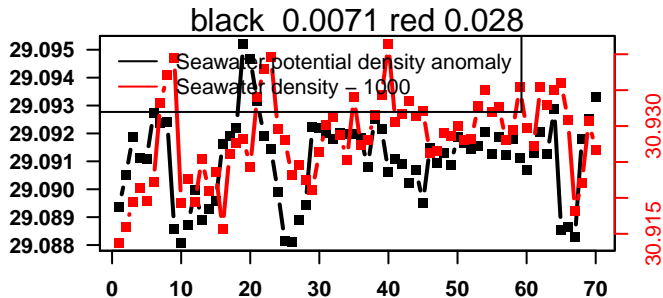

2015-01-04 13:07:09 2015-01-07 10:27:11