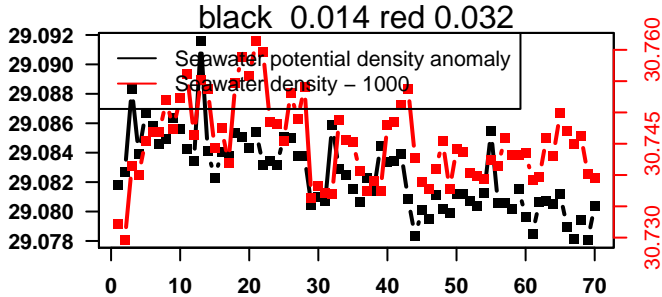

2014-11-09 12:11:47 2014-11-12 09:31:49