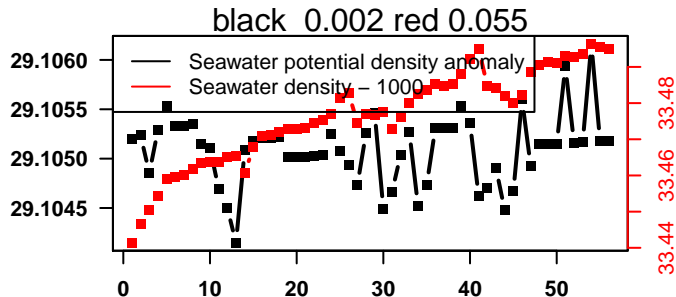

nb days: 0.3 freq: 43.6 min

2014-11-23 12:45:22 2014-11-26 07:25:24

lovbio064c_040_04_06.txt

nb days: 2.8 freq: 9.6 min

nb days: 2.8 freq: 57.1 min

2014-11-26 20:26:03 2014-11-29 01:46:05

lovbio064c_041_00_06.txt