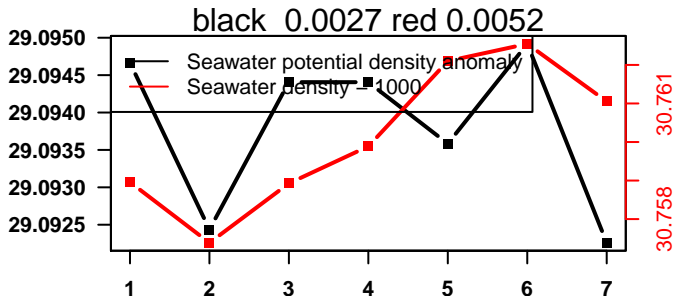

lovbio064c_011_02_06.txt

nb days: 0.1 freq: 7.3 min

nb days: 0.1 freq: 40 min

2014-05-03 21:36:48 2014-05-04 02:56:50

lovbio064c_011_03_06.txt

nb days: 0.2 freq: 8.6 min

nb days: 0.2 freq: 45.7 min

2014-05-04 11:07:17 2014-05-07 08:27:19