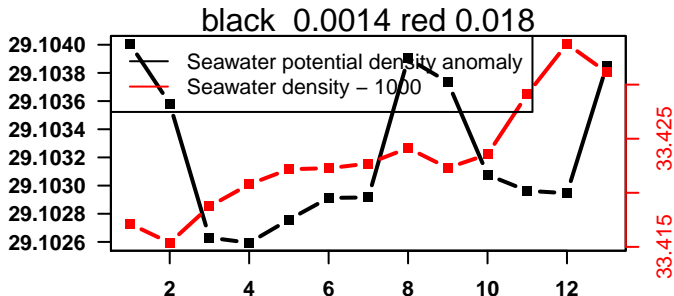

2014-03-18 20:25:34 2014-03-19 07:05:36