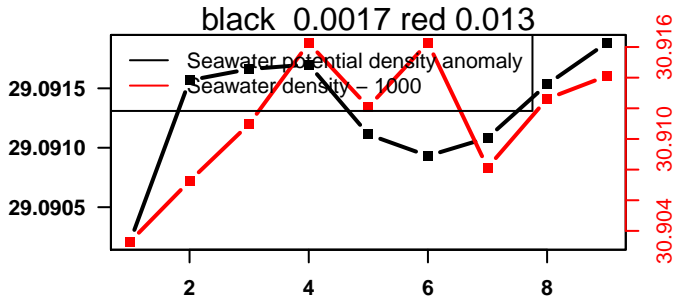

lovbio064c_007_02_06.txt

nb days: 0 freq: 0 min

nb days: 0 freq: 0 min

2014-04-05 20:27:49 2014-04-06 04:27:50

lovbio064c_007_03_06.txt

nb days: 0.3 freq: 9.6 min

nb days: 0.3 freq: 53.3 min

2014-04-06 11:28:32 2014-04-09 08:48:34