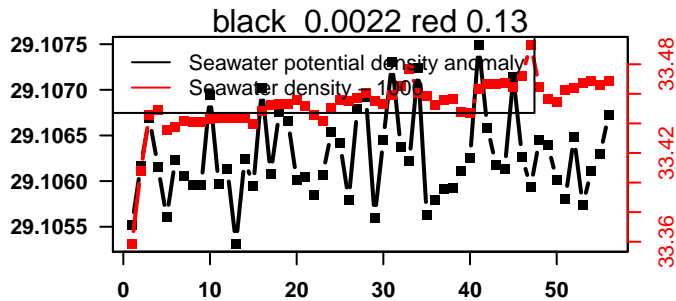

lovbio064c_051_04_06.txt

nb days: 2.9 freq: 9.8 min

nb days: 2.9 freq: 9.8 min

2015-02-11 20:21:34 2015-02-14 01:41:36

lovbio064c_052_00_06.txt

nb days: 2.2 freq: 9.6 min

nb days: 2.2 freq: 9.6 min

2015-02-14 08:37:16 2015-02-14 08:37:23