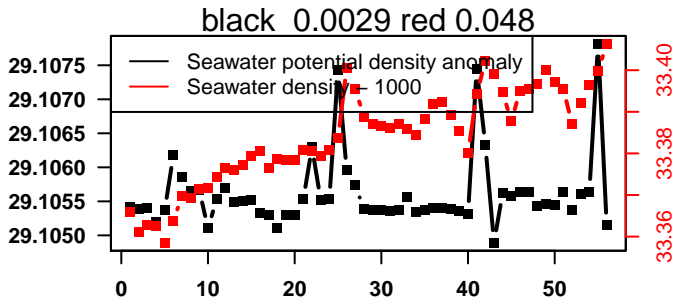

2015-01-14 20:33:40 2015-01-17 01:53:41