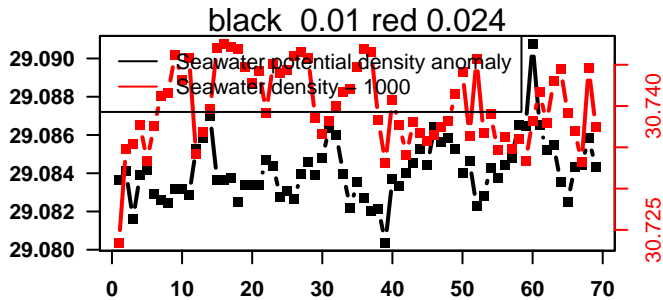

nb days: 0 freq: 0.1 min

2014-12-13 19:17:19 2014-12-14 03:17:21

lovbio064c_043_03_06.txt

nb days: 0.3 freq: 7.6 min

nb days: 0.3 freq: 43.6 min

2014-12-14 12:52:53 2014-12-17 07:32:54

lovbio064c_043_04_06.txt