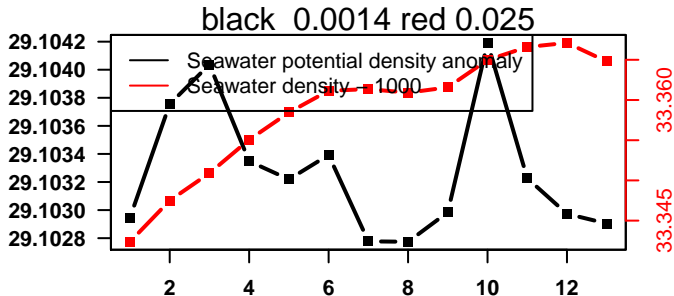

2014-03-16 20:48:56 2014-03-16 20:49:03

lovbio064c_002_00_06.txt

nb days: 0 freq: 0 min

nb days: 0 freq: 0 min

2014-03-17 21:56:27 2014-03-18 08:36:28

lovbio064c_003_00_06.txt

nb days: 0.4 freq: 9.7 min

nb days: 0.4 freq: 58.2 min