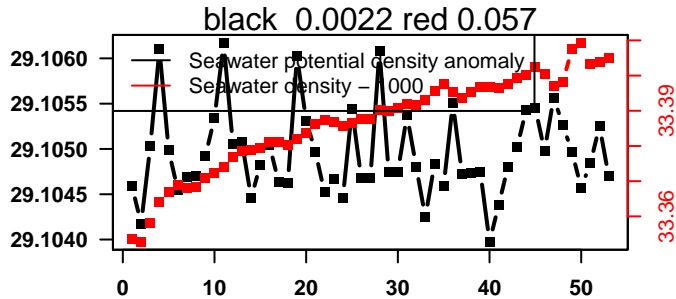

lovbio064c_016_03_06.txt

nb days: 0.1 freq: 7.3 min

nb days: 0.1 freq: 40 min

2014-06-08 09:44:00 2014-06-11 09:44:02

lovbio064c_016_04_06.txt

nb days: 3 freq: 10 min

nb days: 3 freq: 59.2 min

2014-06-11 19:57:56 2014-06-13 22:37:58