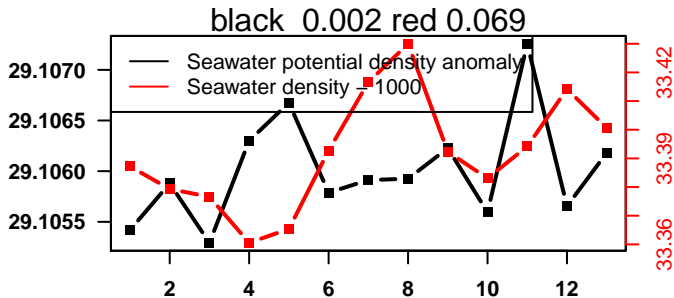

lovbio064c_065_00_06.txt

nb days: 0.4 freq: 9.4 min

nb days: 0.4 freq: 9.4 min

2015-03-18 20:00:56 2015-03-19 06:40:57

lovbio064c_066_00_06.txt

nb days: 0.4 freq: 8.2 min

nb days: 0.4 freq: 8.2 min

2015-03-19 20:18:22 2015-03-20 06:58:23