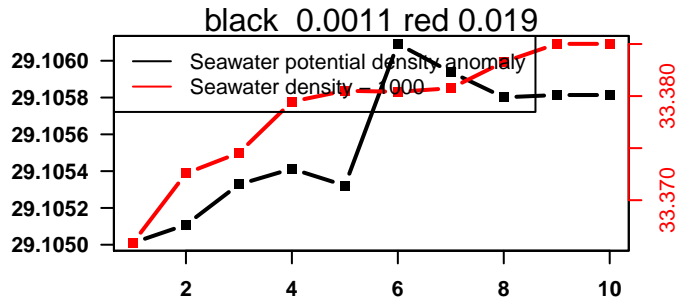

lovbio064c_079_00_06.txt

nb days: 0.4 freq: 9.6 min

nb days: 0.4 freq: 9.6 min

2015-04-01 22:57:44 2015-04-02 06:57:46

lovbio064c_080_00_06.txt

nb days: 0.3 freq: 8 min

nb days: 0.3 freq: 8 min

2015-04-02 20:41:26 2015-04-03 07:21:27