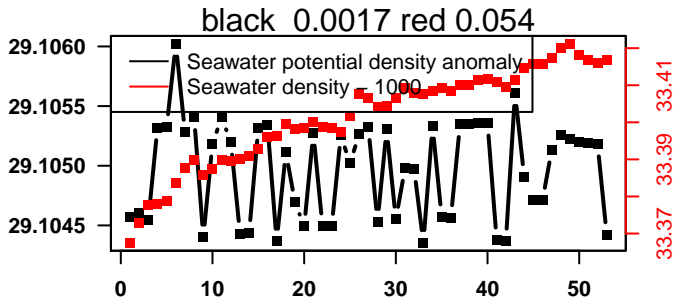

lovbio064c_027_04_06.txt

nb days: 2.9 freq: 9.7 min

nb days: 2.9 freq: 57.8 min

2014-08-27 21:47:46 2014-08-30 00:27:48

lovbio064c_028_00_06.txt

nb days: 2.1 freq: 9.7 min

nb days: 2.1 freq: 57.4 min

2014-08-30 09:03:33 2014-08-30 09:03:40