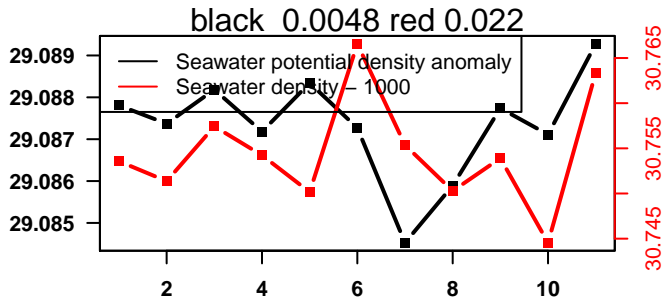

lovbio064c_050_03_06.txt

nb days: 0.4 freq: 9.8 min

nb days: 0.4 freq: 9.8 min

2015-02-01 12:32:42 2015-02-04 10:32:42

lovbio064c_050_04_06.txt

nb days: 2.9 freq: 10 min

nb days: 2.9 freq: 10 min

2015-02-04 21:02:27 2015-02-07 02:22:29