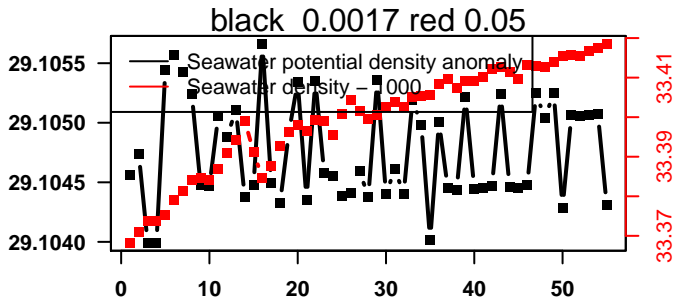

2014-11-05 21:01:12 2014-11-08 02:21:14