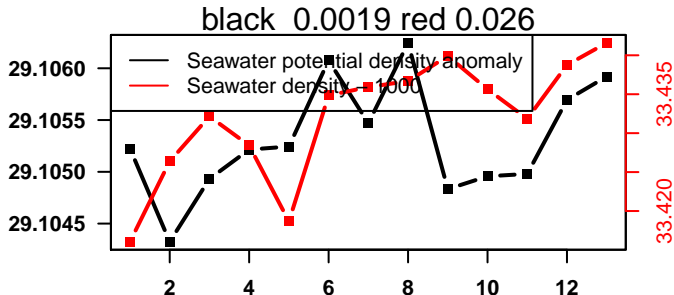

lovbio064c_073_00_06.txt

nb days: 0.4 freq: 8.9 min

nb days: 0.4 freq: 8.9 min

2015-03-26 20:47:06 2015-03-27 07:27:07

lovbio064c_074_00_06.txt

nb days: 0.4 freq: 8.8 min

nb days: 0.4 freq: 8.8 min

2015-03-27 20:58:59 2015-03-28 07:39:01