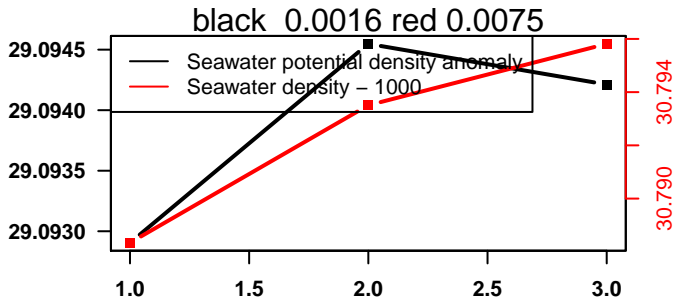

lovbio064c_017_04_06.txt

nb days: 3 freq: 9.9 min

nb days: 3 freq: 59.2 min

2014-06-18 21:20:06 2014-06-21 00:00:08

lovbio064c_018_00_06.txt

nb days: 2.1 freq: 9.8 min

nb days: 2.1 freq: 58.5 min

2014-06-21 08:09:16 2014-06-21 08:09:23