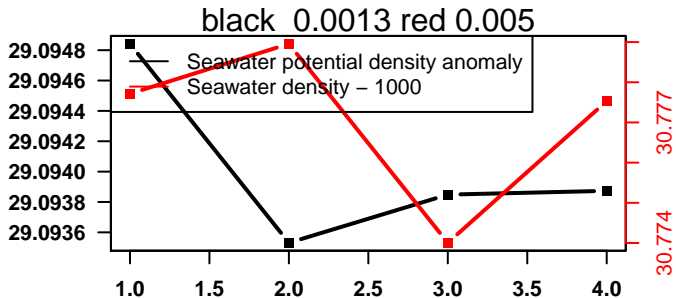

2014-05-31 23:00:37 2014-06-01 01:40:39