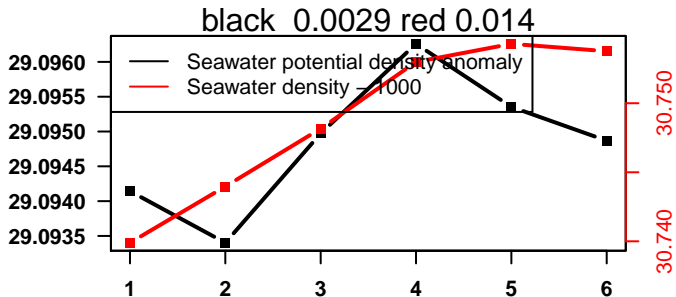

2014-08-23 21:49:18 2014-08-24 03:09:20