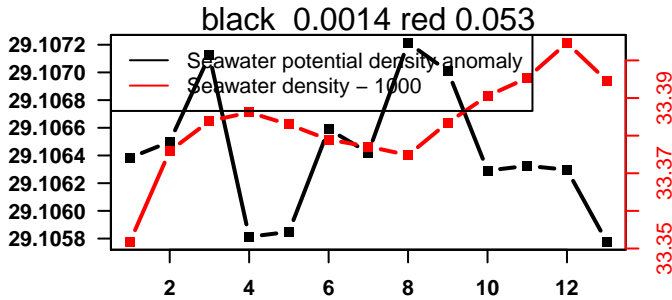

lovbio064c_055_00_06.txt

nb days: 0.4 freq: 8.8 min

nb days: 0.4 freq: 8.8 min

2015-03-05 20:30:53 2015-03-06 07:10:55

lovbio064c_056_00_06.txt

nb days: 0.4 freq: 8.5 min

nb days: 0.4 freq: 8.5 min

2015-03-06 20:01:11 2015-03-07 07:01:32