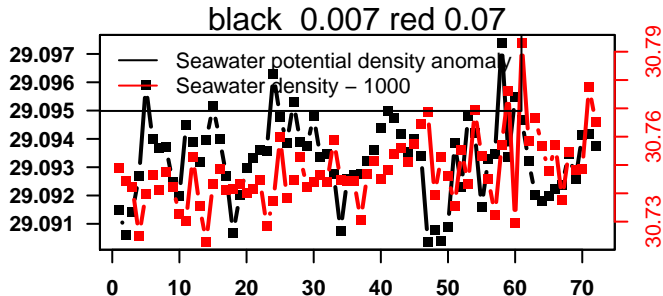

lovbio064c_051_02_06.txt

nb days: 0 freq: 0.1 min

2015-02-07 18:59:06 2015-02-08 05:39:07

lovbio064c_051_03_06.txt

nb days: 0.4 freq: 9.8 min

nb days: 0.4 freq: 9.8 min

2015-02-08 11:45:50 2015-02-11 09:45:50