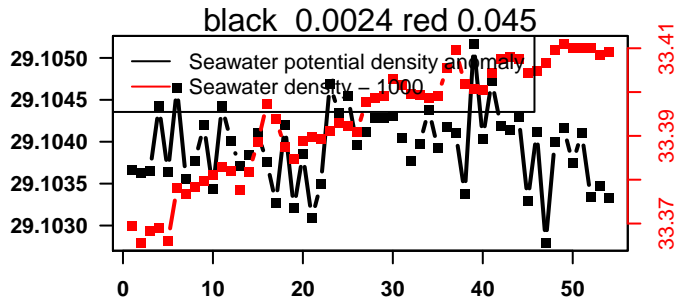

nb days: 0.2 freq: 8.9 min

nb days: 0.2 freq: 53.3 min

2014-04-13 10:02:35 2014-04-16 10:02:37

lovbio064c_008_04_06.txt

nb days: 3 freq: 9.9 min

nb days: 3 freq: 59.2 min

2014-04-16 20:54:49 2014-04-18 23:34:50