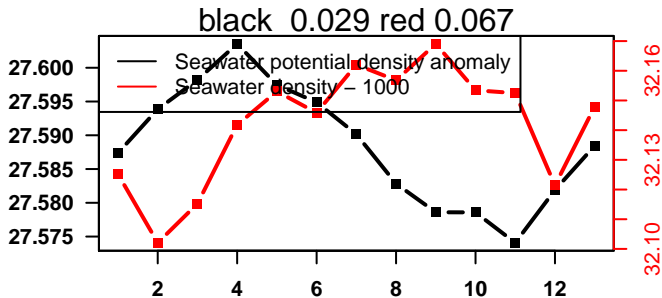

lovbio081b_002_00_06.txt

nb days: 0.4 freq: 8.3 min

2014-12-13 20:57:32 2014-12-14 07:37:33

lovbio081b_003_00_06.txt

nb days: 0.4 freq: 8.9 min

2014-12-14 20:14:34 2014-12-15 06:54:35

lovbio081b_004_00_06.txt