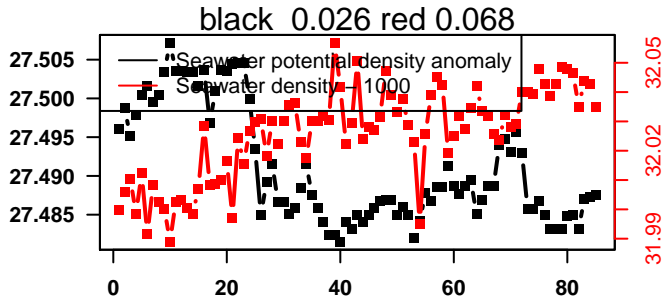

2016-01-11 17:57:10 2016-01-15 04:37:11

lovbio081b_084_00_06.txt

nb days: 3.4 freq: 9.8 min

2016-01-15 16:31:58 2016-01-19 05:52:00

lovbio081b_085_00_06.txt

nb days: 3.6 freq: 10 min

2016-01-19 17:50:18 2016-01-23 05:50:22