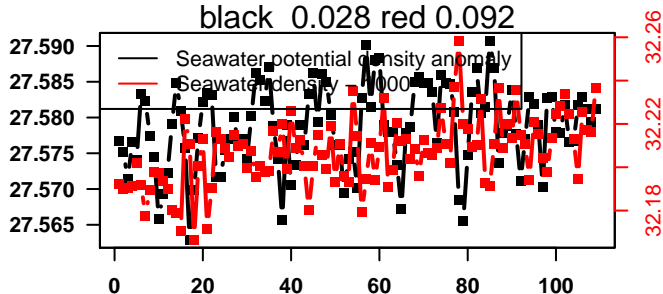

2016-09-20 17:47:59 2016-09-25 02:48:03