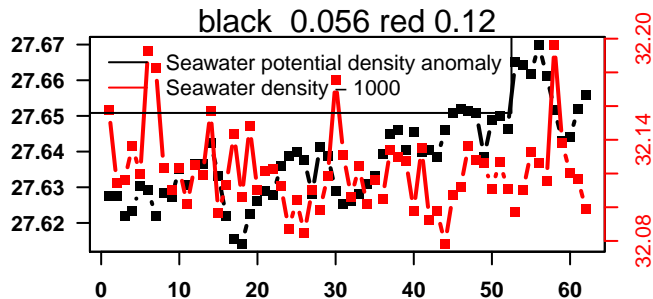

2015-10-06 17:36:00 2015-10-09 05:36:00