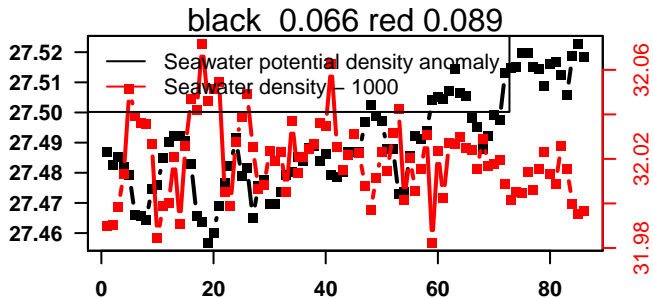

2016-01-11 17:57:10 2016-01-15 04:37:11

lovbio081b_084_00_06.txt

nb days: 3.4 freq: 9.8 min

2016-01-15 16:31:58 2016-01-19 05:52:00

lovbio081b_085_00_06.txt

nb days: 3.6 freq: 10 min

2016-01-19 17:50:18 2016-01-23 05:50:22