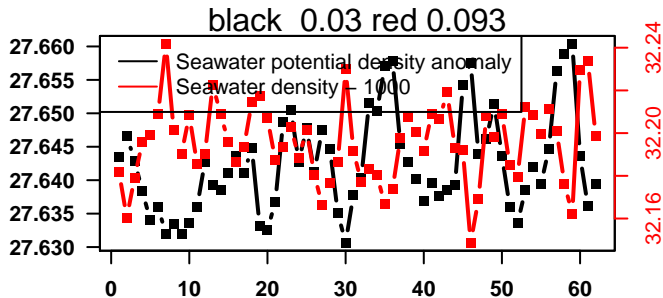

nb days: 2.4 freq: 9.9 min

2015-10-12 18:03:41 2015-10-15 04:43:43

lovbio081b_054_00_06.txt

nb days: 2.4 freq: 9.8 min

2015-10-15 16:30:10 2015-10-18 05:50:12

lovbio081b_055_00_06.txt

nb days: 2.6 freq: 10 min