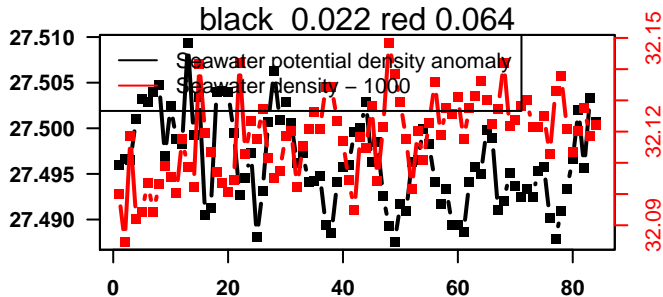

2016-01-11 17:57:10 2016-01-15 04:37:11