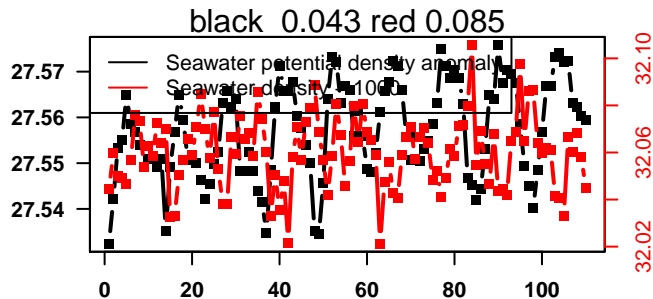

2016-09-05 16:31:53 2016-09-10 01:31:58