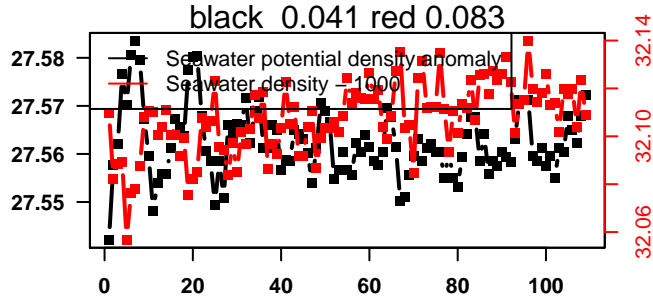

2016-09-05 16:31:53 2016-09-10 01:31:58

lovbio081b_120_00_06.txt

nb days: 4.4 freq: 61.8 min

2016-09-10 17:03:28 2016-09-15 02:03:33

lovbio081b_121_00_06.txt

nb days: 4.4 freq: 70 min

2016-09-15 17:13:36 2016-09-20 02:13:40