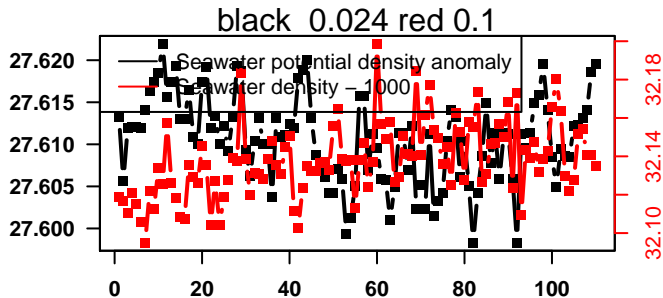

2014-12-29 19:21:53 2015-01-03 08:41:55