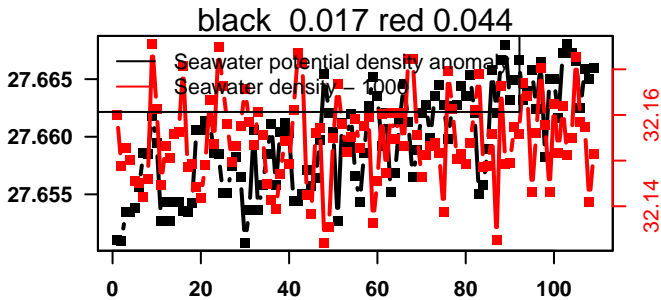

2015-09-15 17:27:20 2015-09-20 04:07:21