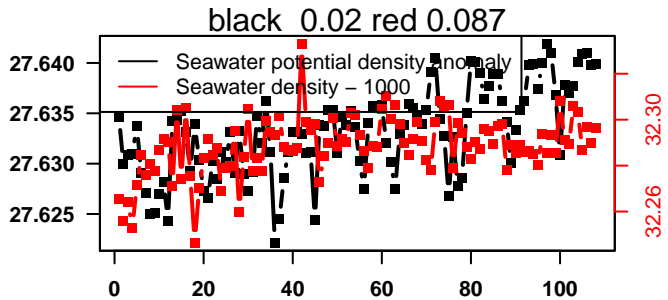

2015-02-22 20:52:54 2015-02-27 07:32:56

lovbio081b_021_00_06.txt

nb days: 4.4 freq: 9.9 min

2015-02-27 20:24:13 2015-03-04 07:04:14

lovbio081b_022_00_06.txt

nb days: 4.4 freq: 9.9 min

2015-03-04 19:09:23 2015-03-09 05:49:25