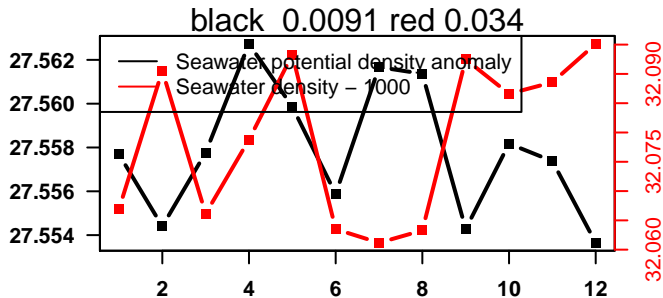

2014-12-17 21:26:50 2014-12-18 08:06:52

lovbio081b_007_00_06.txt

nb days: 0.4 freq: 9.3 min

2014-12-18 21:05:24 2014-12-19 07:45:26

lovbio081b_008_00_06.txt

nb days: 0.4 freq: 9 min

2014-12-19 20:29:14 2014-12-29 07:09:15