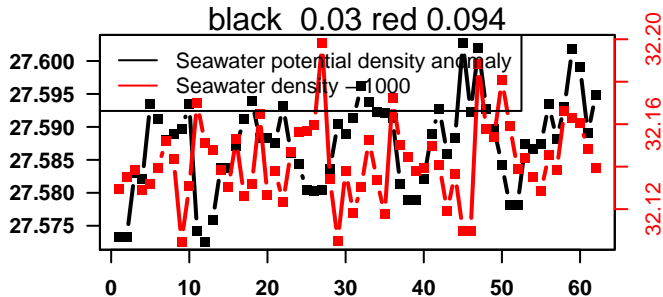

nb days: 2.5 freq: 9.9 min

2015-11-02 16:40:26 2015-11-05 04:40:26

lovbio081b_061_00_06.txt

nb days: 2.5 freq: 9.8 min

2015-11-05 16:24:56 2015-11-08 05:44:58

lovbio081b_062_00_06.txt

nb days: 2.6 freq: 10 min