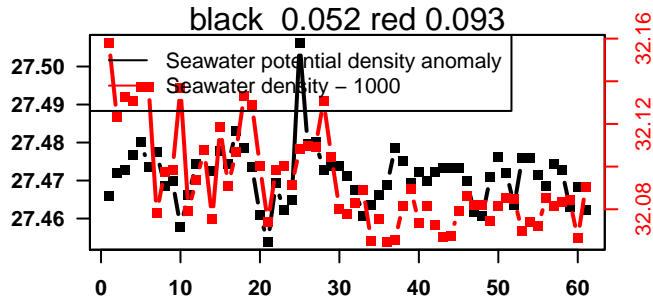

2015-11-23 17:29:13 2015-11-26 05:29:12