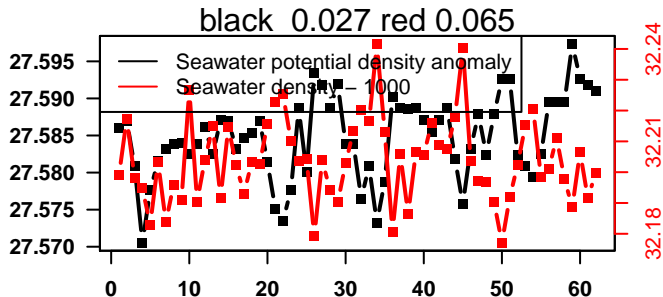

2015-11-02 16:40:26 2015-11-05 04:40:26