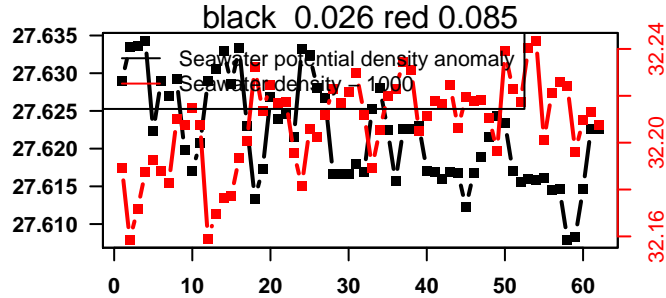

2015-10-18 17:15:45 2015-10-21 05:15:44

lovbio081b_056_00_06.txt

nb days: 2.5 freq: 9.9 min

2015-10-21 16:46:50 2015-10-24 04:46:49

lovbio081b_057_00_06.txt

nb days: 2.5 freq: 9.8 min

2015-10-24 17:11:15 2015-10-27 05:11:15