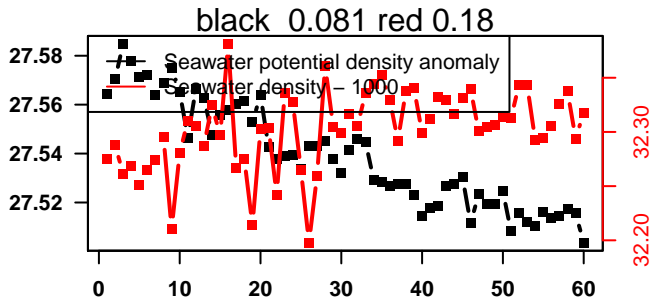

lovbio081b_065_00_06.txt

nb days: 2.6 freq: 9.9 min

2015-11-17 18:11:49 2015-11-20 05:01:50

lovbio081b_066_00_06.txt

nb days: 2.5 freq: 9.9 min

2015-11-20 18:52:06 2015-11-23 05:32:08

lovbio081b_067_00_06.txt