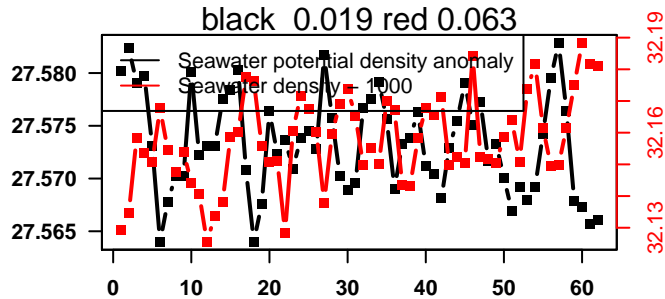

2015-11-08 18:07:07 2015-11-11 04:47:08

lovbio081b_063_00_06.txt

nb days: 2.4 freq: 9.8 min

2015-11-11 17:13:07 2015-11-14 05:13:07

lovbio081b_064_00_06.txt

nb days: 2.5 freq: 9.9 min

2015-11-14 15:56:32 2015-11-17 05:16:33