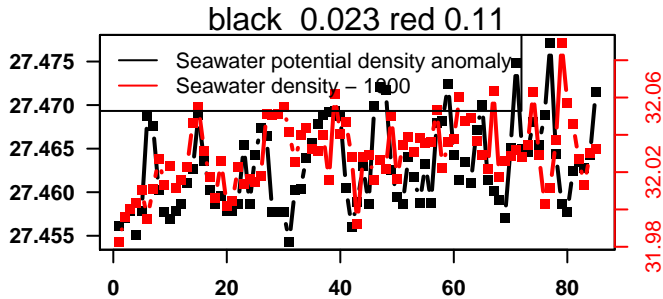

2016-02-12 17:34:37 2016-02-16 05:34:41