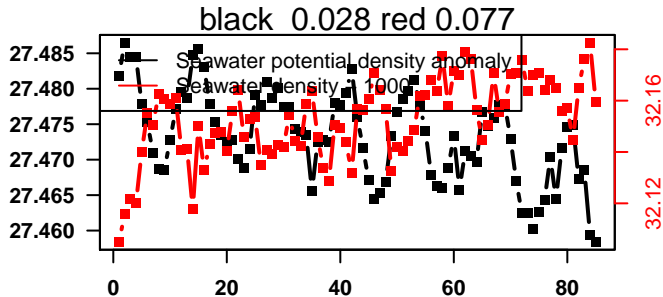

lovbio081b_086_00_06.txt

nb days: 3.5 freq: 109.6 min

2016-01-23 17:00:02 2016-01-27 05:00:07

lovbio081b_087_00_06.txt

nb days: 3.5 freq: 10.8 min

2016-01-27 17:02:15 2016-01-31 05:02:19

lovbio081b_088_00_06.txt