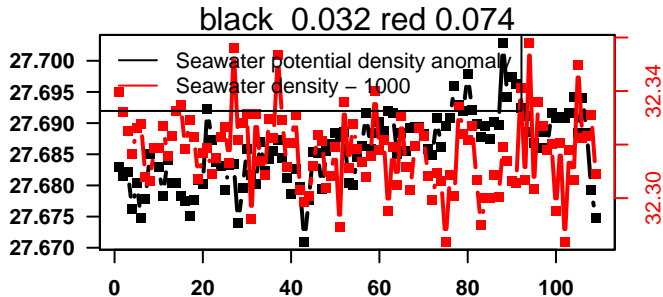

2015-09-25 17:50:21 2015-09-30 04:30:22