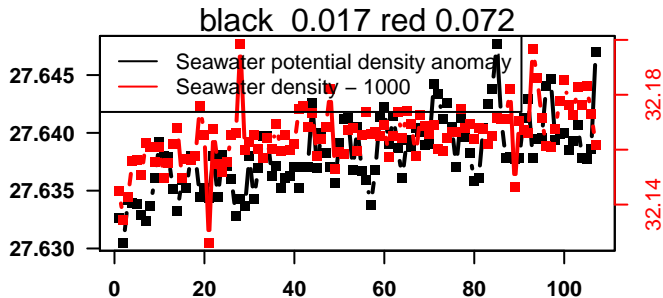

nb days: 4.4 freq: 9.8 min

2015-03-19 19:28:23 2015-03-24 06:08:24

lovbio081b_026_00_06.txt

nb days: 4.4 freq: 9.8 min

2015-03-24 21:06:58 2015-03-29 07:46:59

lovbio081b_027_00_06.txt

nb days: 4.4 freq: 9.9 min