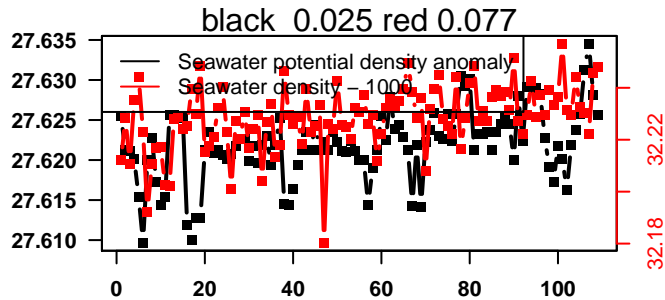

2015-01-18 20:00:56 2015-01-23 06:40:58

lovbio081b_014_00_06.txt

nb days: 4.4 freq: 9.8 min

2015-01-23 20:43:29 2015-01-28 07:23:31

lovbio081b_015_00_06.txt

nb days: 4.4 freq: 9.8 min

2015-01-28 20:49:00 2015-02-02 07:29:02