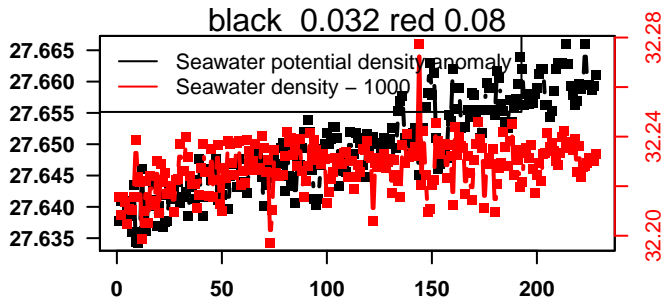

2015-05-18 20:04:46 2015-05-28 06:44:47