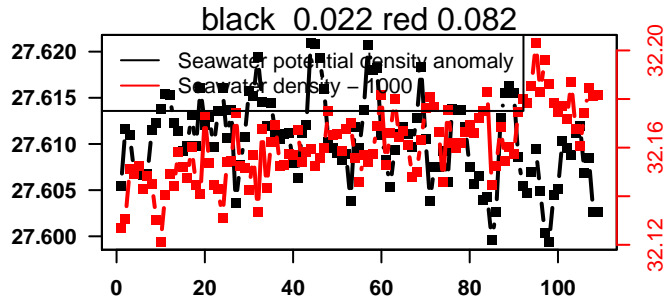

2015-02-12 20:00:40 2015-02-17 06:40:42