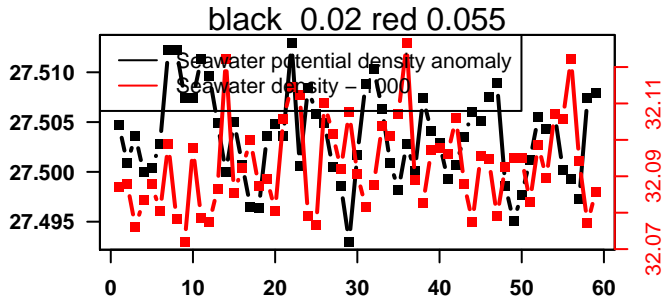

2015-12-20 16:36:33 2015-12-23 04:36:33

lovbio081b_077_00_06.txt

nb days: 2.5 freq: 9.8 min

2015-12-23 19:32:42 2015-12-26 03:32:43

lovbio081b_078_00_06.txt

nb days: 2.3 freq: 9.6 min

2015-12-26 17:18:31 2015-12-29 05:18:30