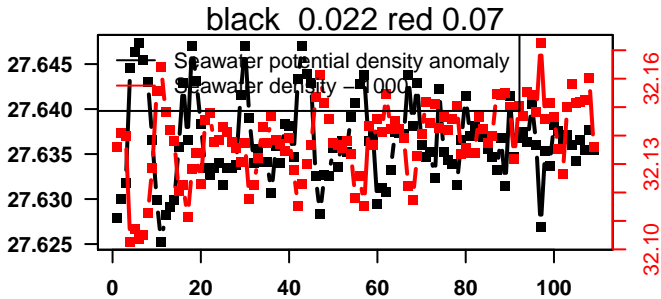

2015-03-09 19:18:16 2015-03-14 05:58:18