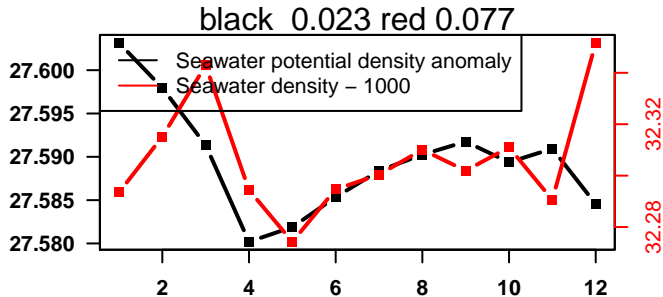

nb days: 0.4 freq: 8.3 min

2014-12-15 19:58:06 2014-12-16 06:38:08

lovbio081b_005_00_06.txt

nb days: 0.4 freq: 8.2 min

2014-12-16 21:15:47 2014-12-17 07:55:49

lovbio081b_006_00_06.txt

nb days: 0.4 freq: 9.1 min