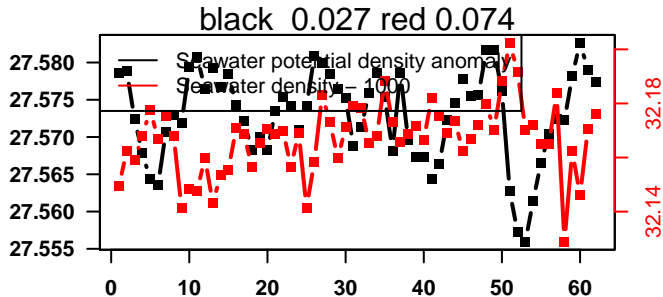

2015-12-14 16:43:58 2015-12-17 04:43:57