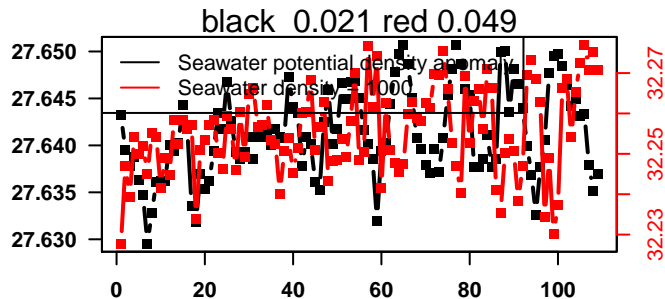

2015-02-22 20:52:54 2015-02-27 07:32:56

lovbio081b_021_00_06.txt

nb days: 4.4 freq: 9.9 min

2015-02-27 20:24:13 2015-03-04 07:04:14

lovbio081b_022_00_06.txt

nb days: 4.4 freq: 9.9 min

2015-03-04 19:09:23 2015-03-09 05:49:25