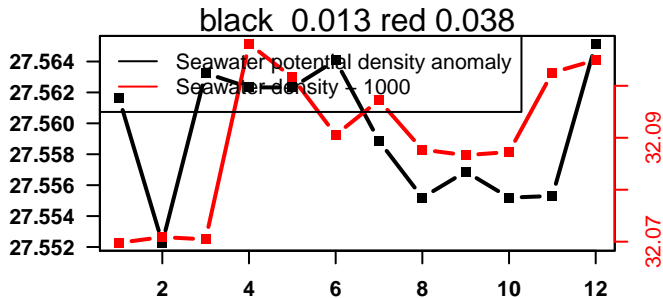

2014-12-17 21:26:50 2014-12-18 08:06:52