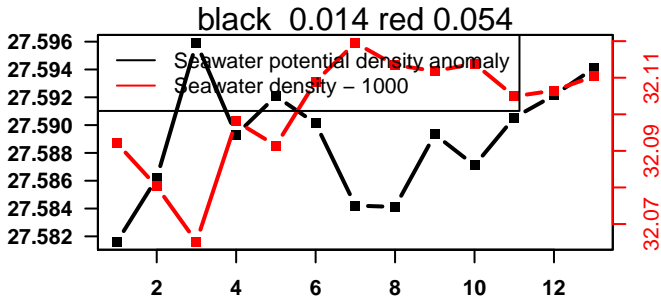

lovbio081b_002_00_06.txt

nb days: 0.4 freq: 8.3 min

2014-12-13 20:57:32 2014-12-14 07:37:33

lovbio081b_003_00_06.txt

nb days: 0.4 freq: 8.9 min

2014-12-14 20:14:34 2014-12-15 06:54:35

lovbio081b_004_00_06.txt