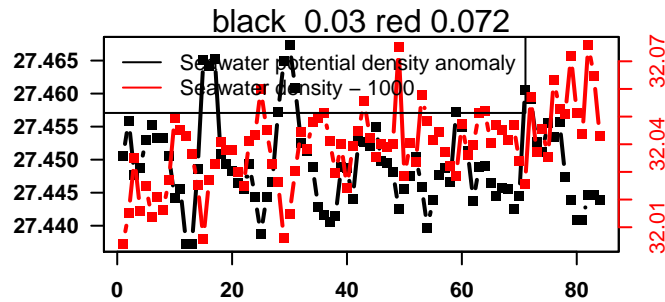

2016-01-31 18:33:08 2016-02-04 05:13:09