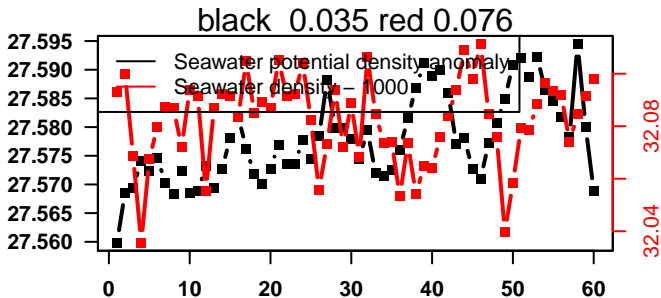

2015-11-17 18:11:49 2015-11-20 05:01:50