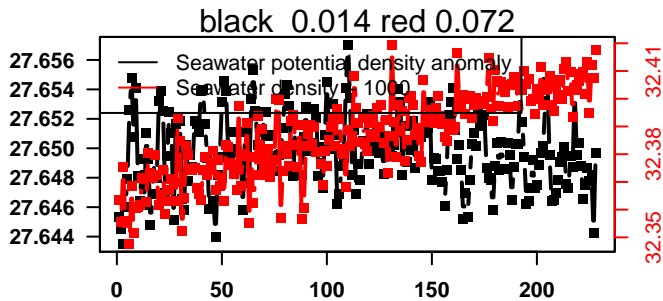

2015-04-28 20:07:02 2015-05-08 06:47:04