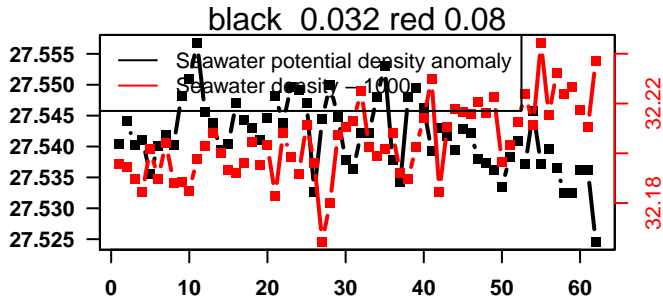

2015-12-20 16:36:33 2015-12-23 04:36:33