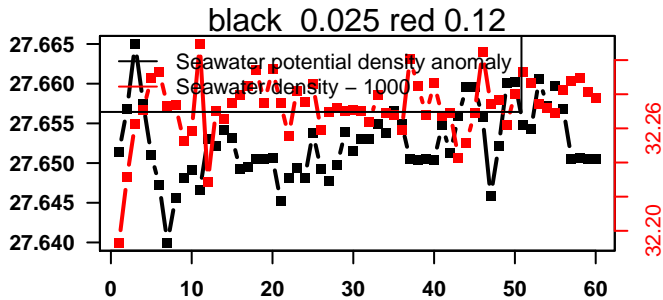

lovbio081b_051_00_06.txt

nb days: 2.6 freq: 9.9 min

2015-10-06 17:36:00 2015-10-09 05:36:00

lovbio081b_052_00_06.txt

nb days: 2.5 freq: 9.8 min

2015-10-09 19:47:16 2015-10-12 06:27:17

lovbio081b_053_00_06.txt