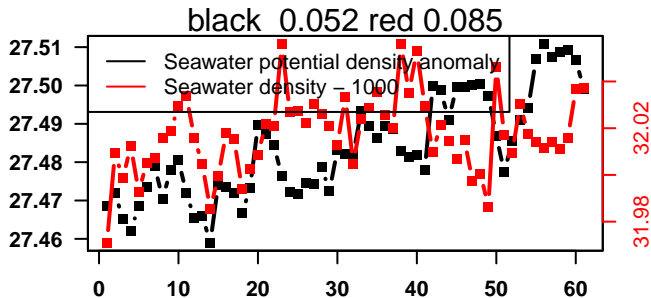

2015-11-29 17:25:27 2015-12-02 05:25:27