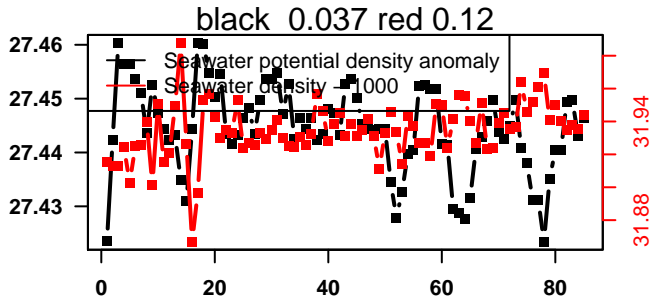

2016-02-12 17:34:37 2016-02-16 05:34:41

lovbio081b_092_00_06.txt

nb days: 3.5 freq: 10 min

2016-02-20 17:10:50 2016-02-24 05:10:54

lovbio081b_094_00_06.txt

nb days: 3.5 freq: 129.2 min

2016-06-12 16:54:43 2016-06-21 20:54:42