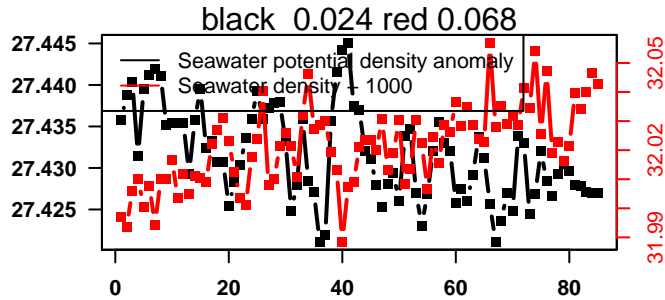

nb days: 3.5 freq: 10.2 min

2016-01-31 18:33:08 2016-02-04 05:13:09

lovbio081b_089_00_06.txt

nb days: 3.4 freq: 9.9 min

2016-02-04 17:24:22 2016-02-08 05:24:27

lovbio081b_090_00_06.txt

nb days: 3.5 freq: 458.2 min