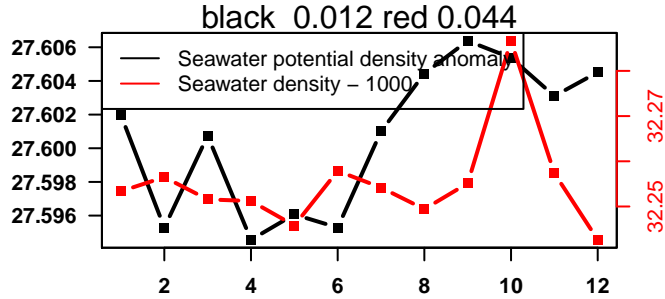

lovbio081b_002_00_06.txt

nb days: 0.4 freq: 8.3 min

2014-12-13 20:57:32 2014-12-14 07:37:33

lovbio081b_003_00_06.txt

nb days: 0.4 freq: 8.9 min

2014-12-14 20:14:34 2014-12-15 06:54:35

lovbio081b_004_00_06.txt