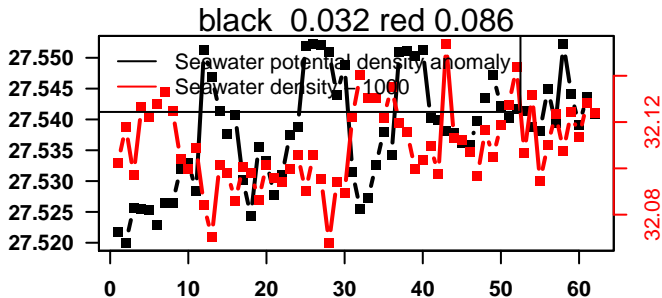

2015-12-02 16:50:59 2015-12-05 04:50:59