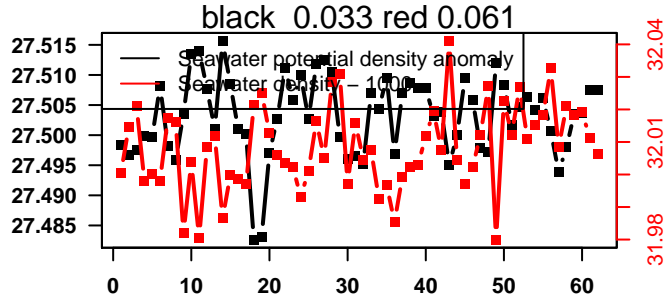

lovbio081b_079_00_06.txt

nb days: 2.5 freq: 9.9 min

2015-12-29 17:14:45 2016-01-01 05:14:44

lovbio081b_080_00_06.txt

nb days: 2.5 freq: 9.9 min

2016-01-01 16:26:56 2016-01-04 05:46:58

lovbio081b_081_00_06.txt