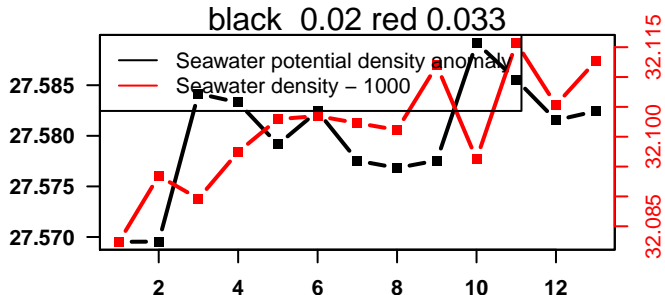

2014-12-15 19:58:06 2014-12-16 06:38:08