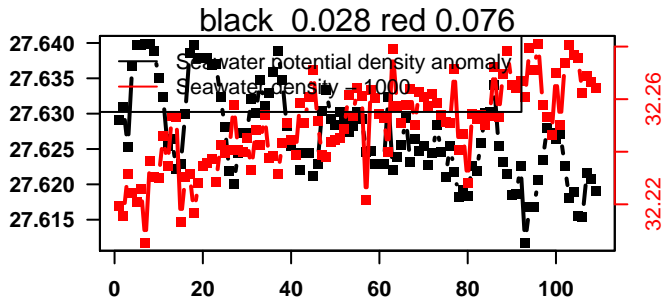

2015-01-18 20:00:56 2015-01-23 06:40:58

lovbio081b_014_00_06.txt

nb days: 4.4 freq: 9.8 min

2015-01-23 20:43:29 2015-01-28 07:23:31

lovbio081b_015_00_06.txt

nb days: 4.4 freq: 9.8 min

2015-01-28 20:49:00 2015-02-02 07:29:02