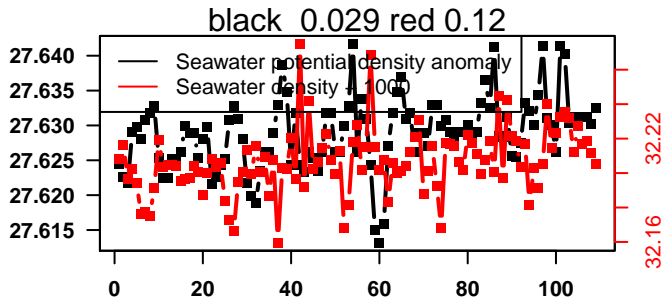

2015-01-08 20:07:15 2015-01-13 06:47:16