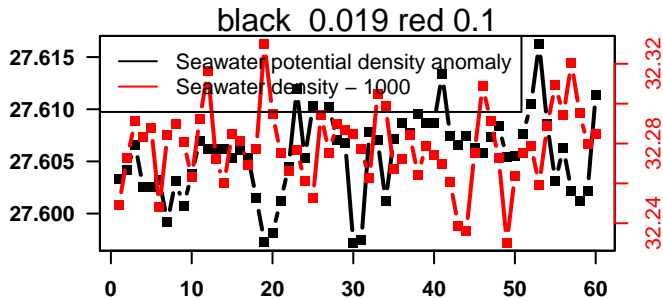

2015-11-08 18:07:07 2015-11-11 04:47:08