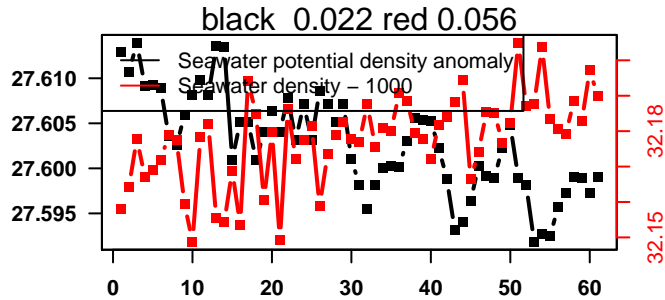

2015-10-18 17:15:45 2015-10-21 05:15:44

lovbio081b_056_00_06.txt

nb days: 2.5 freq: 9.9 min

2015-10-21 16:46:50 2015-10-24 04:46:49

lovbio081b_057_00_06.txt

nb days: 2.5 freq: 9.8 min

2015-10-24 17:11:15 2015-10-27 05:11:15