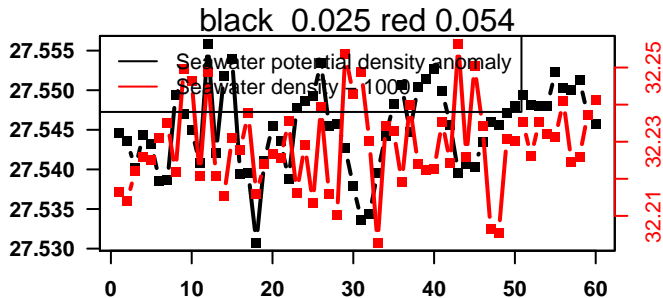

2015-12-05 18:09:04 2015-12-08 04:49:05