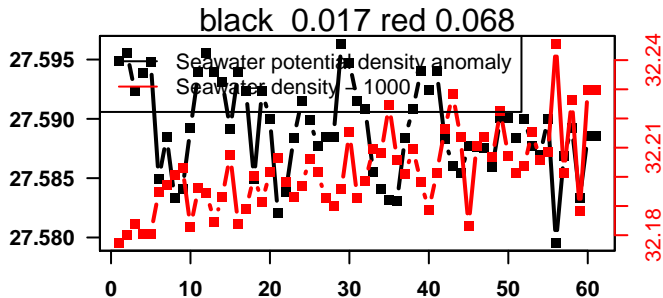

2015-10-27 17:32:17 2015-10-30 05:32:16