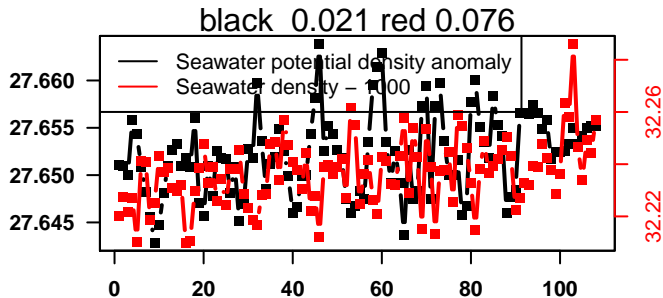

2015-09-05 18:10:52 2015-09-10 04:50:54