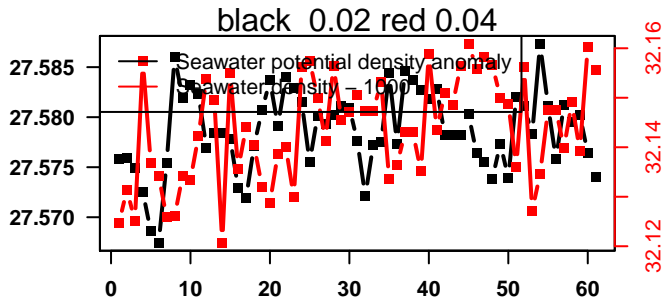

lovbio081b_072_00_06.txt

nb days: 2.4 freq: 9.8 min

2015-12-08 17:45:54 2015-12-11 05:45:53

lovbio081b_073_00_06.txt

nb days: 2.5 freq: 10 min

2015-12-11 17:34:28 2015-12-14 05:34:28

lovbio081b_074_00_06.txt