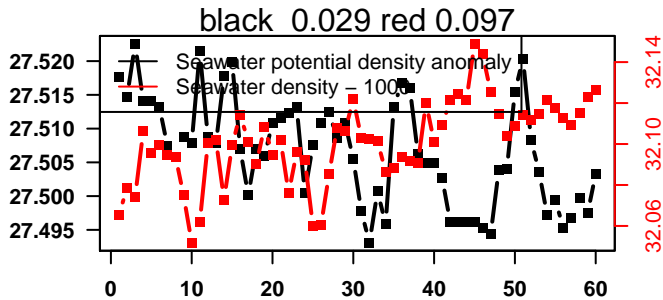

2016-01-04 18:10:39 2016-01-07 04:50:41