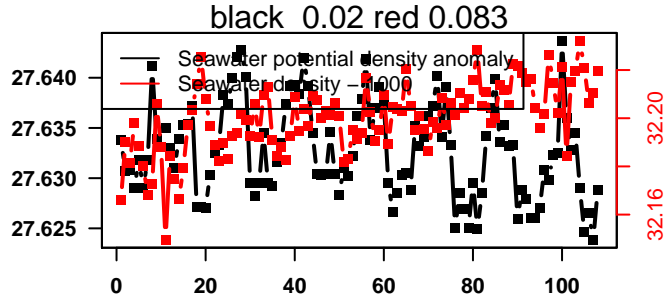

nb days: 4.4 freq: 9.8 min

2015-01-08 20:07:15 2015-01-13 06:47:16

lovbio081b_012_00_06.txt

nb days: 4.4 freq: 9.8 min

2015-01-13 21:03:19 2015-01-18 07:43:20

lovbio081b_013_00_06.txt

nb days: 4.4 freq: 9.9 min