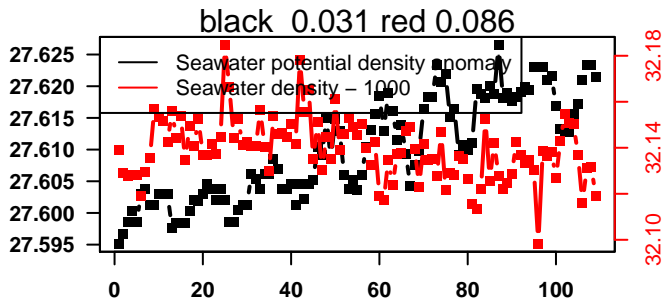

nb days: 4.4 freq: 9.8 min

2015-02-12 20:00:40 2015-02-17 06:40:42

lovbio081b_019_00_06.txt

nb days: 4.4 freq: 9.8 min

2015-02-17 20:36:07 2015-02-22 07:16:09

lovbio081b_020_00_06.txt

nb days: 4.4 freq: 9.8 min

2015-02-22 20:52:54 2015-02-27 07:32:56

lovbio081b_021_00_06.txt

nb days: 4.4 freq: 9.9 min

2015-02-27 20:24:13 2015-03-04 07:04:14

lovbio081b_022_00_06.txt

nb days: 4.4 freq: 9.9 min

2015-03-04 19:09:23 2015-03-09 05:49:25