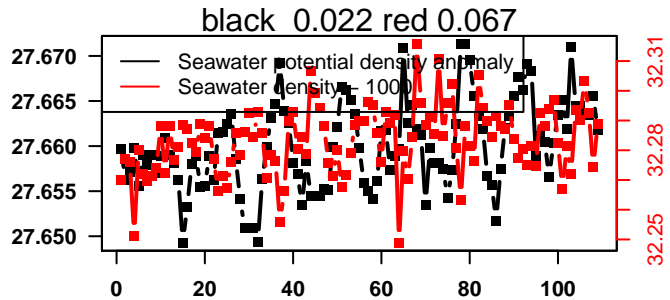

lovbio081b_044_00_06.txt

nb days: 4.4 freq: 9.8 min

2015-09-05 18:10:52 2015-09-10 04:50:54

lovbio081b_045_00_06.txt

nb days: 4.4 freq: 9.9 min

2015-09-10 17:32:53 2015-09-15 04:12:55

lovbio081b_046_00_06.txt