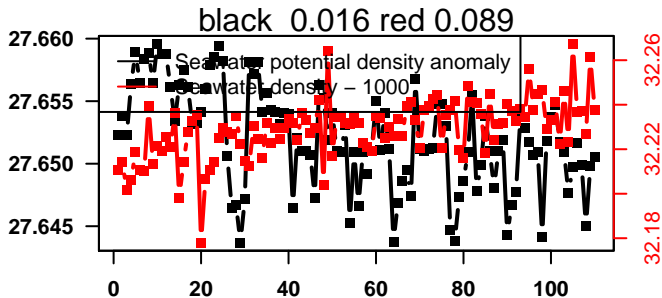

2015-08-16 19:20:47 2015-08-26 06:00:49

lovbio081b_042_00_06.txt

nb days: 9.4 freq: 10 min

2015-08-26 18:45:14 2015-08-31 05:25:15

lovbio081b_043_00_06.txt

nb days: 4.4 freq: 9.9 min

2015-08-31 17:37:26 2015-09-05 04:17:28