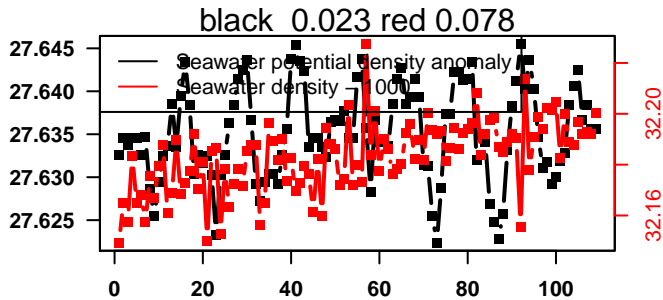

2015-01-18 20:00:56 2015-01-23 06:40:58