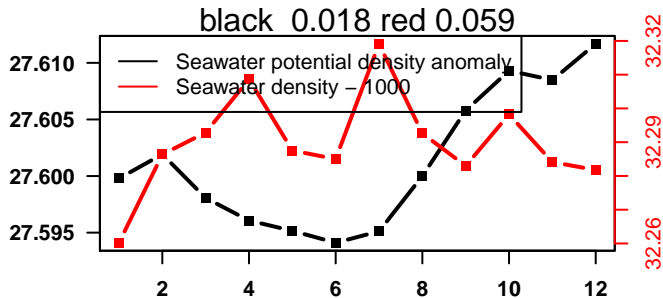

2014-12-11 21:17:48 2014-12-11 21:17:53