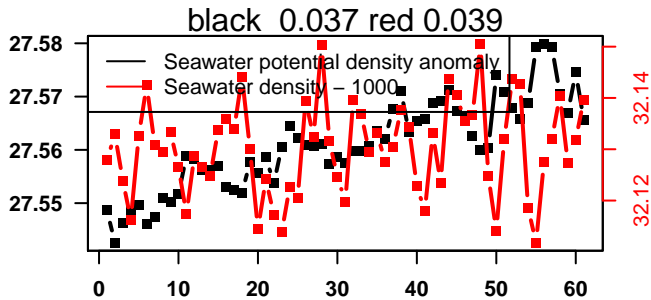

2015-12-08 17:45:54 2015-12-11 05:45:53