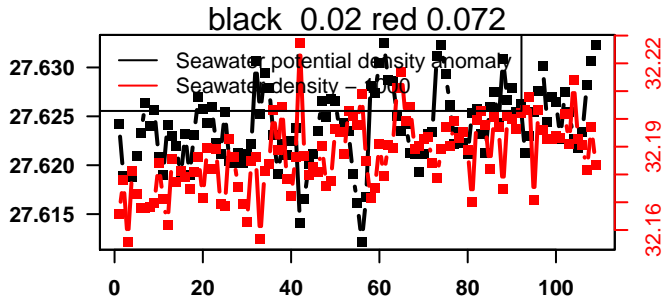

2015-01-18 20:00:56 2015-01-23 06:40:58

lovbio081b_014_00_06.txt

nb days: 4.4 freq: 9.8 min

2015-01-23 20:43:29 2015-01-28 07:23:31

lovbio081b_015_00_06.txt

nb days: 4.4 freq: 9.8 min

2015-01-28 20:49:00 2015-02-02 07:29:02

lovbio081b_016_00_06.txt

nb days: 4.4 freq: 9.9 min

2015-02-02 20:36:27 2015-02-07 07:16:28

lovbio081b_017_00_06.txt

nb days: 4.4 freq: 9.8 min

2015-02-07 20:20:00 2015-02-12 07:00:01

lovbio081b_018_00_06.txt