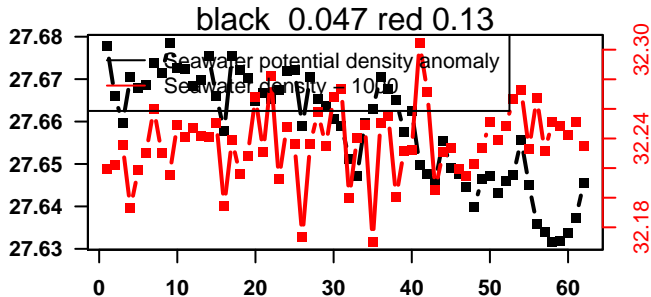

2015-09-25 17:50:21 2015-09-30 04:30:22

lovbio081b_049_00_06.txt

nb days: 4.4 freq: 9.9 min

2015-09-30 16:08:02 2015-10-03 05:28:04

lovbio081b_050_00_06.txt

nb days: 2.6 freq: 9.9 min

2015-10-03 17:09:54 2015-10-06 06:29:56