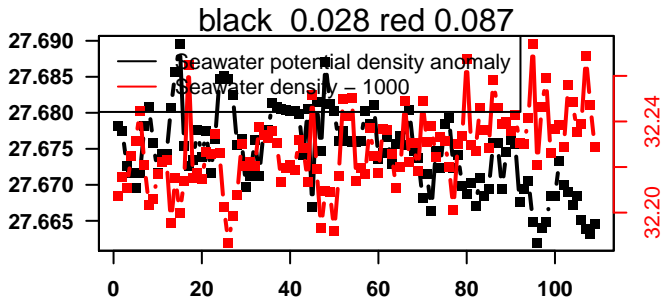

2015-08-16 19:20:47 2015-08-26 06:00:49

lovbio081b_042_00_06.txt

nb days: 9.4 freq: 10 min

2015-08-26 18:45:14 2015-08-31 05:25:15

lovbio081b_043_00_06.txt

nb days: 4.4 freq: 9.9 min

2015-08-31 17:37:26 2015-09-05 04:17:28