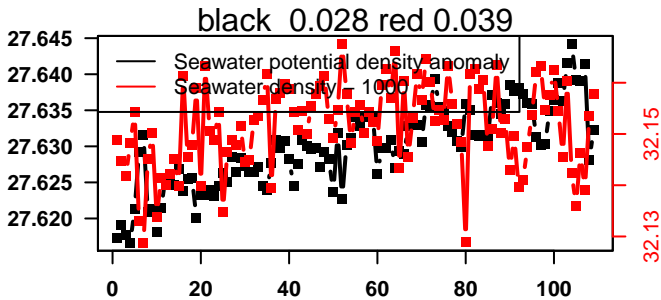

2015-03-19 19:28:23 2015-03-24 06:08:24