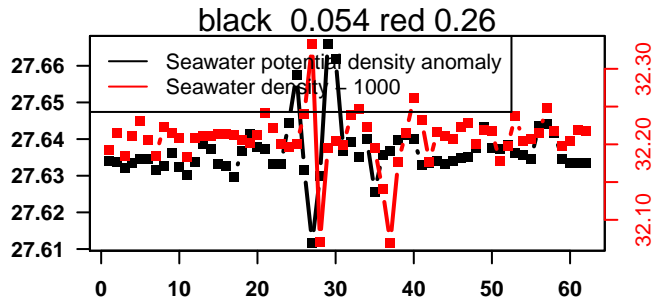

2015-09-25 17:50:21 2015-09-30 04:30:22

lovbio081b_049_00_06.txt

nb days: 4.4 freq: 9.9 min

2015-09-30 16:08:02 2015-10-03 05:28:04

lovbio081b_050_00_06.txt

nb days: 2.6 freq: 9.9 min

2015-10-03 17:09:54 2015-10-06 06:29:56