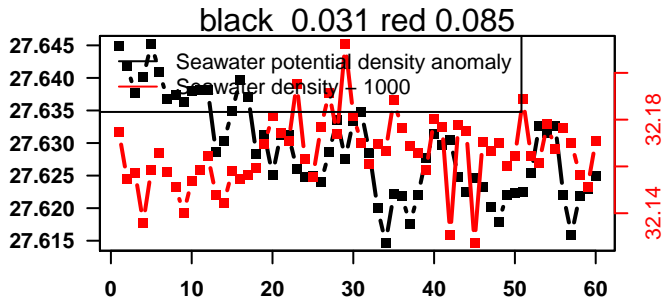

2015-10-12 18:03:41 2015-10-15 04:43:43