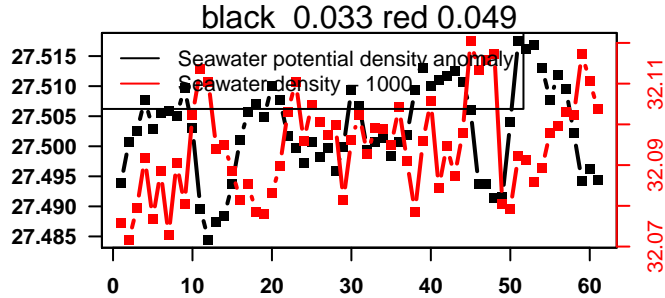

2015-12-20 16:36:33 2015-12-23 04:36:33

lovbio081b_077_00_06.txt

nb days: 2.5 freq: 9.8 min

2015-12-23 19:32:42 2015-12-26 03:32:43

lovbio081b_078_00_06.txt

nb days: 2.3 freq: 9.6 min

2015-12-26 17:18:31 2015-12-29 05:18:30