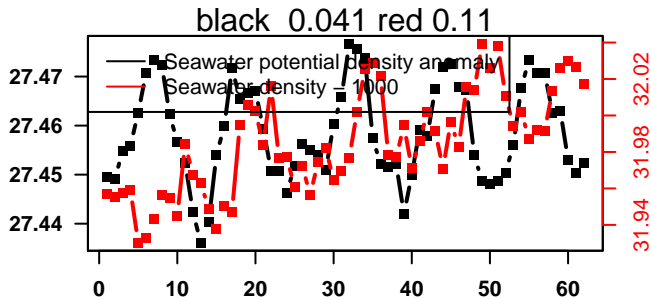

nb days: 2.4 freq: 9.9 min

2015-11-23 17:29:13 2015-11-26 05:29:12

lovbio081b_068_00_06.txt

nb days: 2.5 freq: 9.9 min

2015-11-26 16:28:20 2015-11-29 05:48:22

lovbio081b_069_00_06.txt

nb days: 2.6 freq: 10 min