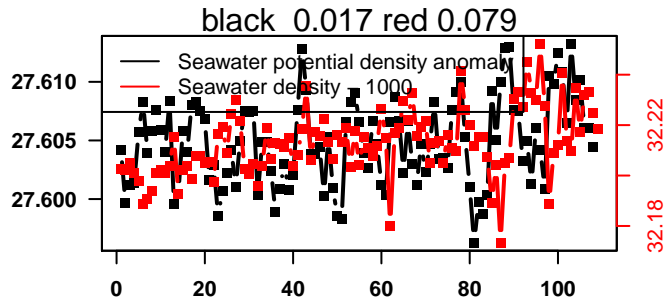

nb days: 4.4 freq: 9.8 min

2015-02-12 20:00:40 2015-02-17 06:40:42

lovbio081b_019_00_06.txt

nb days: 4.4 freq: 9.8 min

2015-02-17 20:36:07 2015-02-22 07:16:09

lovbio081b_020_00_06.txt

nb days: 4.4 freq: 9.8 min