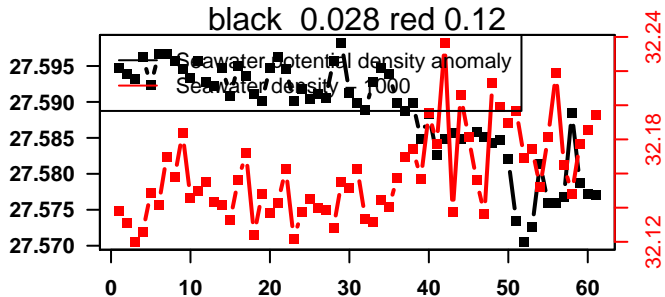

2015-11-08 18:07:07 2015-11-11 04:47:08

lovbio081b_063_00_06.txt

nb days: 2.4 freq: 9.8 min

2015-11-11 17:13:07 2015-11-14 05:13:07

lovbio081b_064_00_06.txt

nb days: 2.5 freq: 9.9 min

2015-11-14 15:56:32 2015-11-17 05:16:33