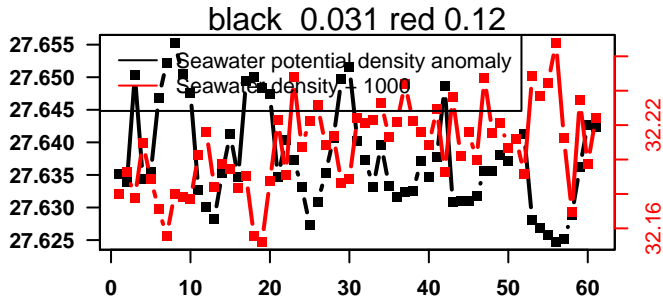

2015-10-18 17:15:45 2015-10-21 05:15:44