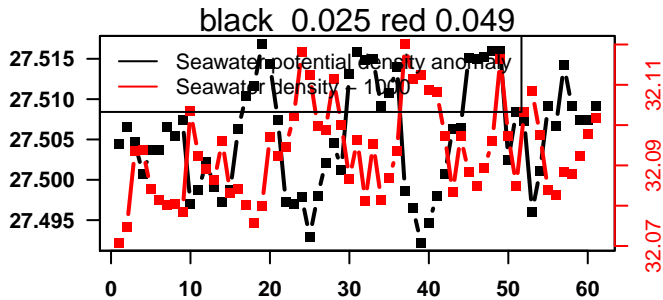

2015-12-29 17:14:45 2016-01-01 05:14:44