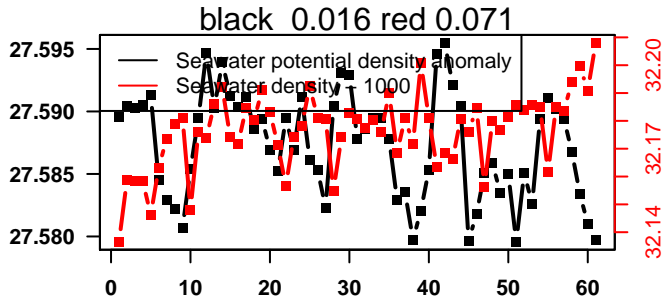

lovbio081b_058_00_06.txt

nb days: 2.5 freq: 10 min

2015-10-27 17:32:17 2015-10-30 05:32:16

lovbio081b_059_00_06.txt

nb days: 2.5 freq: 9.9 min

2015-10-30 17:39:43 2015-11-02 05:39:42

lovbio081b_060_00_06.txt