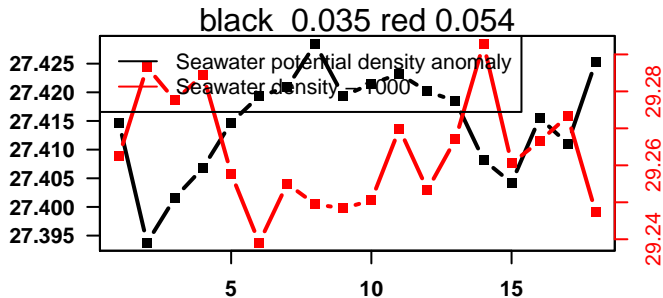

nb days: 0.7 freq: 53.3 min

2015-01-31 11:29:54 2015-02-01 03:29:53

lovbio082b_010_00_06.txt

nb days: 0.7 freq: 50.5 min

2015-02-01 12:07:16 2015-02-02 04:07:15

lovbio082b_011_00_06.txt

nb days: 0.7 freq: 53.3 min

2015-02-02 10:50:12 2015-02-03 02:50:11

lovbio082b_012_00_06.txt

nb days: 0.7 freq: 50.5 min

2015-02-03 10:53:59 2015-02-04 05:34:00

lovbio082b_013_00_06.txt

nb days: 0.8 freq: 9.8 min

2015-02-04 14:54:21 2015-02-05 04:14:22