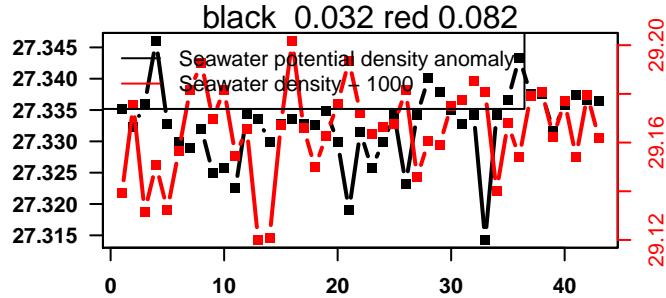

nb days: 2.7 freq: 9.9 min

2015-03-27 10:32:58 2015-03-30 05:12:59

lovbio082b_038_00_06.txt

nb days: 2.7 freq: 9.8 min

2015-03-30 11:16:30 2015-04-01 05:16:34

lovbio082b_039_00_06.txt

nb days: 1.8 freq: 9.9 min