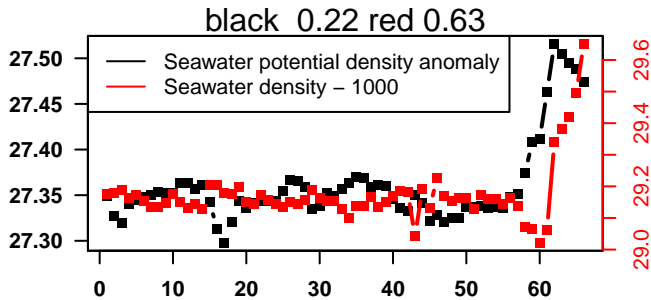

nb days: 2.7 freq: 9.6 min

2015-04-16 12:52:32 2015-04-19 04:52:33

lovbio082b_045_00_06.txt

nb days: 2.7 freq: 9.8 min

2015-04-19 12:20:56 2015-04-22 04:20:57

lovbio082b_046_00_06.txt

nb days: 2.7 freq: 9.8 min