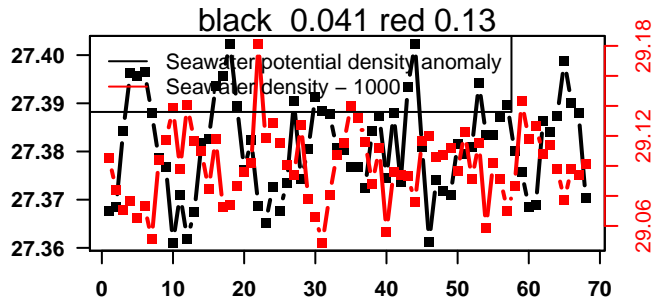

2015-03-12 12:32:12 2015-03-15 04:32:13

lovbio082b_033_00_06.txt

nb days: 2.7 freq: 9.8 min

2015-03-15 09:46:23 2015-03-18 04:26:24

lovbio082b_034_00_06.txt

nb days: 2.8 freq: 9.8 min

2015-03-18 11:45:18 2015-03-21 03:45:19