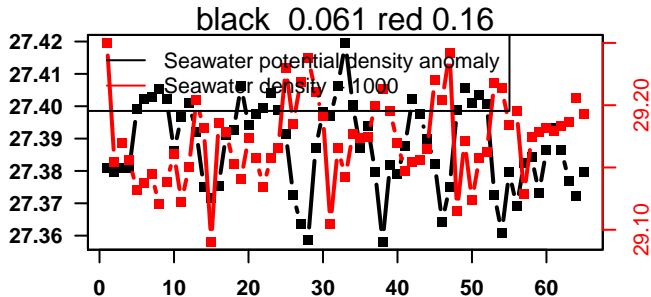

lovbio082b_035_00_06.txt

nb days: 2.7 freq: 9.7 min

2015-03-21 10:31:04 2015-03-24 05:11:05

lovbio082b_036_00_06.txt

nb days: 2.8 freq: 9.9 min

2015-03-24 13:10:13 2015-03-27 05:10:14

lovbio082b_037_00_06.txt