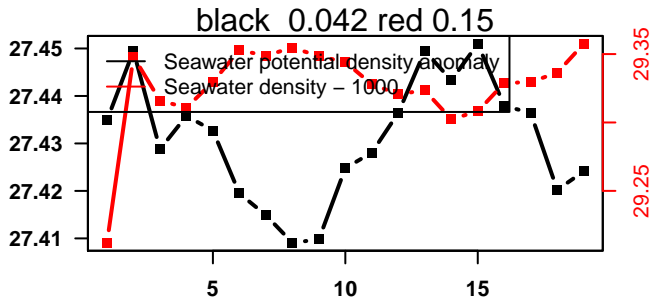

2015-02-02 10:50:12 2015-02-03 02:50:11

lovbio082b_012_00_06.txt

nb days: 0.7 freq: 50.5 min

2015-02-03 10:53:59 2015-02-04 05:34:00

lovbio082b_013_00_06.txt

nb days: 0.8 freq: 9.8 min

2015-02-04 14:54:21 2015-02-05 04:14:22