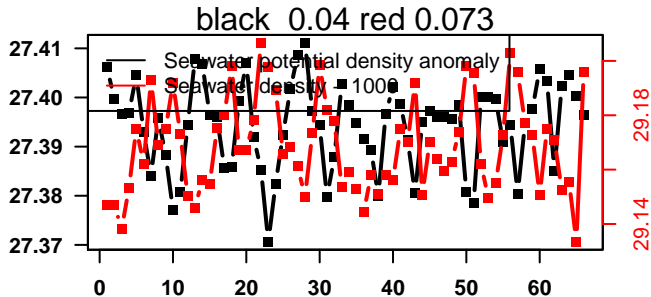

2015-03-12 12:32:12 2015-03-15 04:32:13