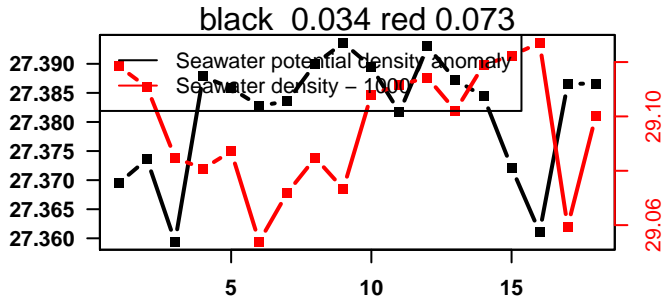

lovbio082b_007_00_06.txt

nb days: 0.7 freq: 50.5 min

2015-01-29 11:23:40 2015-01-30 03:23:39

lovbio082b_008_00_06.txt

nb days: 0.7 freq: 50.5 min

2015-01-30 12:20:49 2015-01-31 04:20:48

lovbio082b_009_00_06.txt

nb days: 0.7 freq: 53.3 min

2015-01-31 11:29:54 2015-02-01 03:29:53

lovbio082b_010_00_06.txt

nb days: 0.7 freq: 50.5 min

2015-02-01 12:07:16 2015-02-02 04:07:15

lovbio082b_011_00_06.txt

nb days: 0.7 freq: 53.3 min