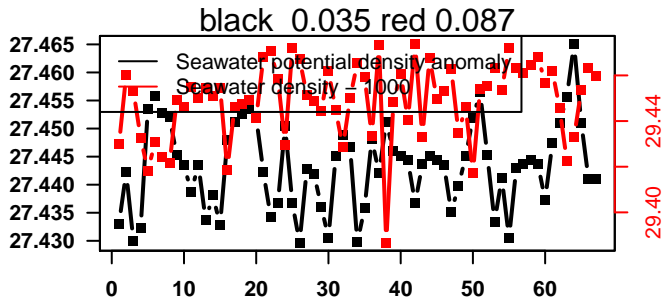

nb days: 1.8 freq: 10 min

2015-02-18 11:18:45 2015-02-20 05:18:49

lovbio082b_024_00_06.txt

nb days: 1.8 freq: 9.9 min

2015-02-20 11:39:56 2015-02-22 05:40:00

lovbio082b_025_00_06.txt

nb days: 1.8 freq: 10 min

2015-02-22 10:34:32 2015-02-24 05:14:33

lovbio082b_026_00_06.txt

nb days: 1.8 freq: 9.8 min

2015-02-24 12:21:47 2015-02-26 04:21:48

lovbio082b_027_00_06.txt

nb days: 1.7 freq: 9.6 min

2015-02-26 10:35:31 2015-02-28 05:15:32

lovbio082b_028_00_06.txt

nb days: 1.8 freq: 9.8 min

2015-02-28 11:07:25 2015-03-03 03:07:26

lovbio082b_029_00_06.txt

nb days: 2.7 freq: 9.6 min

2015-03-03 10:53:29 2015-03-06 05:33:30

lovbio082b_030_00_06.txt