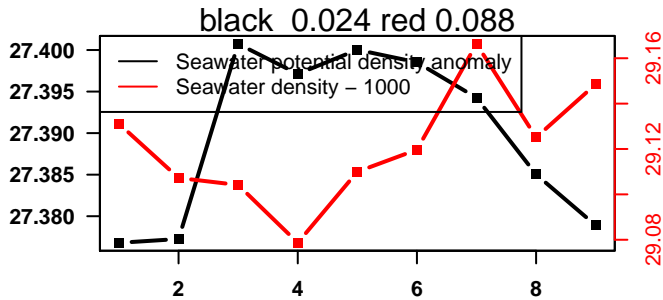

2015-01-22 02:07:59 2015-01-22 02:08:04

lovbio082b_000_00_06.txt

nb days: 0 freq: 0 min

2015-01-22 15:09:47 2015-01-23 07:09:46

lovbio082b_001_00_06.txt

nb days: 0.7 freq: 48 min

2015-01-23 16:44:10 2015-01-23 16:44:15

lovbio082b_002_00_06.txt

nb days: 0 freq: 0 min

2015-01-24 11:46:20 2015-01-25 03:46:19

lovbio082b_003_00_06.txt

nb days: 0.7 freq: 53.3 min

2015-01-25 11:13:54 2015-01-26 03:13:53

lovbio082b_004_00_06.txt

nb days: 0.7 freq: 50.5 min