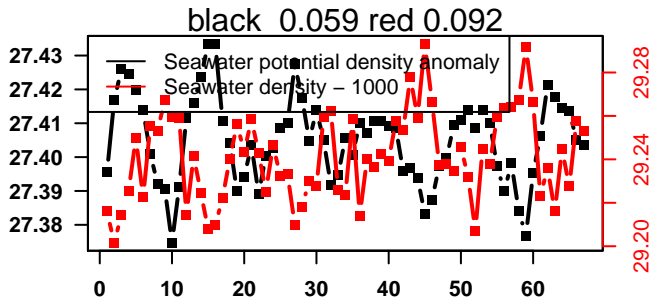

lovbio082b_028_00_06.txt

nb days: 1.8 freq: 9.8 min

2015-02-28 11:07:25 2015-03-03 03:07:26

lovbio082b_029_00_06.txt

nb days: 2.7 freq: 9.6 min

2015-03-03 10:53:29 2015-03-06 05:33:30

lovbio082b_030_00_06.txt

nb days: 2.8 freq: 10 min

2015-03-06 10:52:24 2015-03-09 05:32:25

lovbio082b_031_00_06.txt

nb days: 2.8 freq: 10 min

2015-03-09 12:25:12 2015-03-12 04:25:13

lovbio082b_032_00_06.txt

nb days: 2.7 freq: 9.8 min