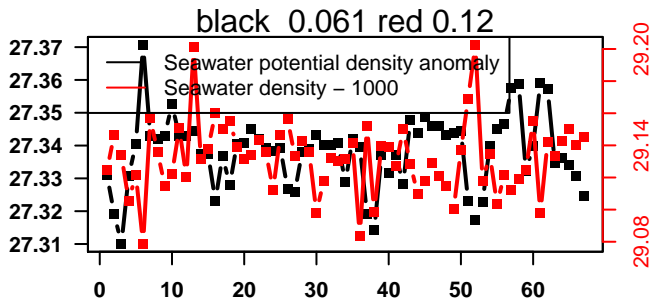

2015-04-01 10:10:02 2015-04-04 04:50:03

lovbio082b_040_00_06.txt

nb days: 2.8 freq: 9.9 min

2015-04-04 11:07:33 2015-04-07 03:07:34

lovbio082b_041_00_06.txt

nb days: 2.7 freq: 9.6 min

2015-04-07 11:17:19 2015-04-10 03:17:20