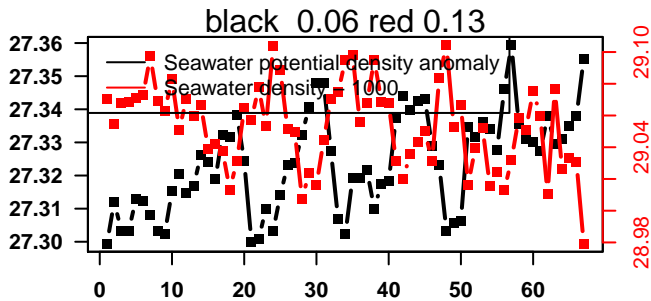

lovbio082b_042_00_06.txt

nb days: 2.7 freq: 9.6 min

2015-04-10 12:42:24 2015-04-13 04:42:25

lovbio082b_043_00_06.txt

nb days: 2.7 freq: 9.8 min

2015-04-13 11:22:50 2015-04-16 03:22:51

lovbio082b_044_00_06.txt