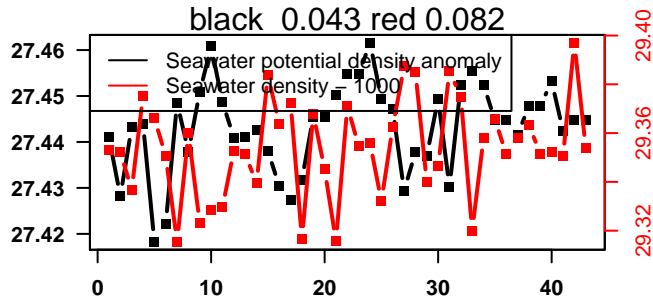

nb days: 1.8 freq: 10 min

2015-02-18 11:18:45 2015-02-20 05:18:49

lovbio082b_024_00_06.txt

nb days: 1.8 freq: 9.9 min

2015-02-20 11:39:56 2015-02-22 05:40:00

lovbio082b_025_00_06.txt

nb days: 1.8 freq: 10 min