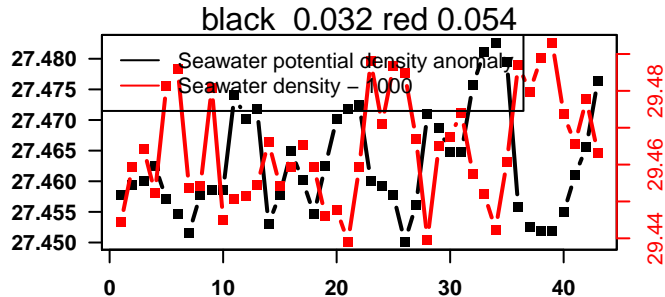

lovbio082b_021_00_06.txt

nb days: 1.7 freq: 9.6 min

2015-02-14 10:51:19 2015-02-16 05:31:20

lovbio082b_022_00_06.txt

nb days: 1.8 freq: 9.9 min

2015-02-16 11:37:09 2015-02-18 05:37:13

lovbio082b_023_00_06.txt

nb days: 1.8 freq: 10 min

2015-02-18 11:18:45 2015-02-20 05:18:49

lovbio082b_024_00_06.txt

nb days: 1.8 freq: 9.9 min

2015-02-20 11:39:56 2015-02-22 05:40:00

lovbio082b_025_00_06.txt

nb days: 1.8 freq: 10 min