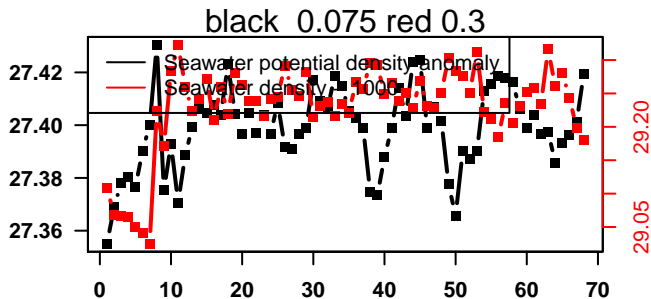

2015-03-21 10:31:04 2015-03-24 05:11:05