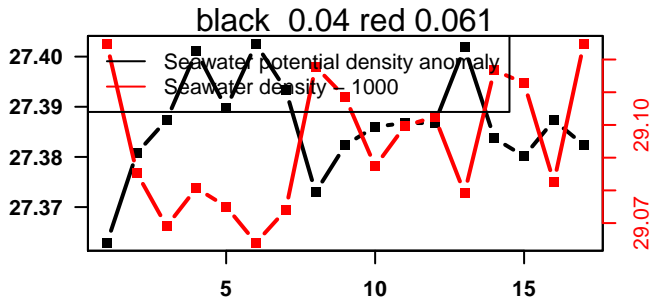

nb days: 0.7 freq: 8.9 min

2015-02-07 11:33:36 2015-02-08 03:33:37

lovbio082b_017_00_06.txt

nb days: 0.7 freq: 8.7 min

2015-02-08 13:01:55 2015-02-09 05:01:56

lovbio082b_018_00_06.txt

nb days: 0.7 freq: 9.5 min