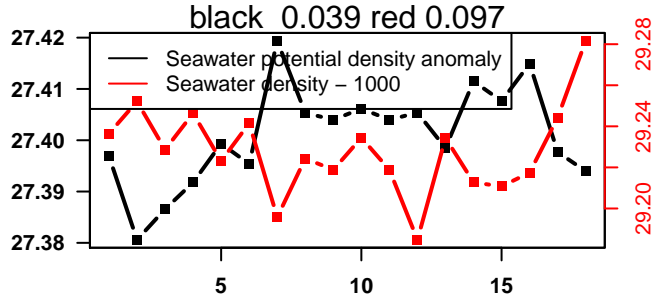

2015-01-24 11:46:20 2015-01-25 03:46:19