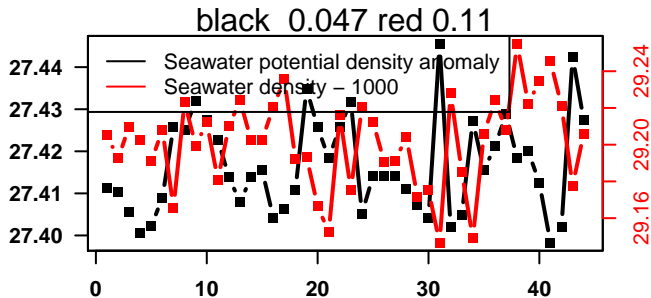

2015-02-22 10:34:32 2015-02-24 05:14:33