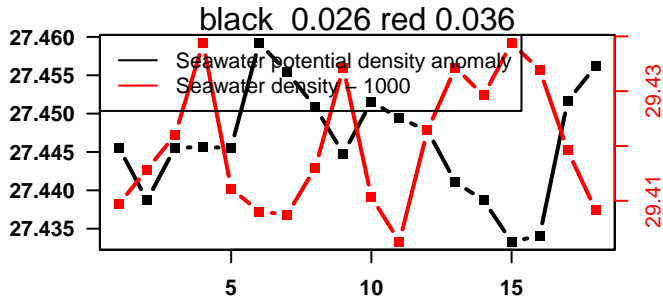

2015-02-05 11:57:34 2015-02-06 03:57:35