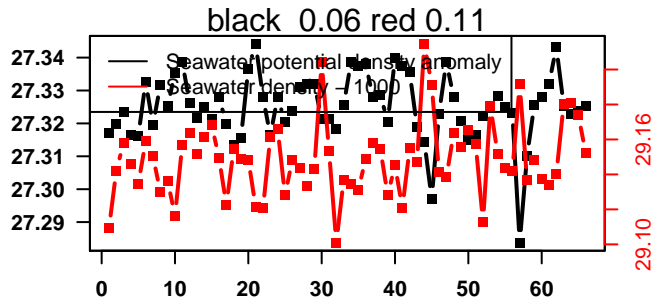

2015-04-10 12:42:24 2015-04-13 04:42:25