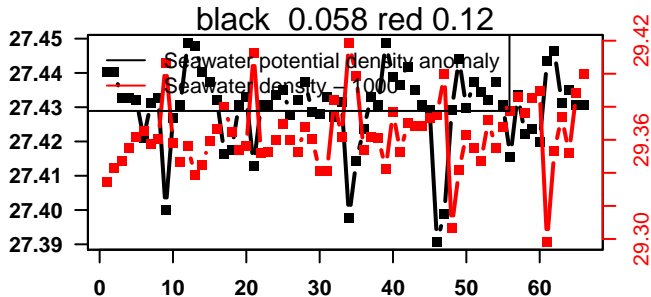

nb days: 2.8 freq: 10 min

2015-03-06 10:52:24 2015-03-09 05:32:25

lovbio082b_031_00_06.txt

nb days: 2.8 freq: 10 min

2015-03-09 12:25:12 2015-03-12 04:25:13

lovbio082b_032_00_06.txt

nb days: 2.7 freq: 9.8 min