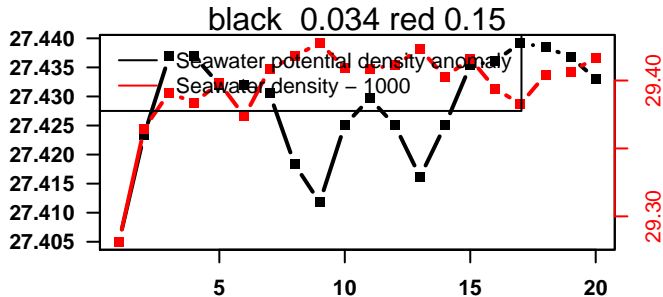

2015-01-22 02:07:59 2015-01-22 02:08:04

lovbio082b_000_00_06.txt

nb days: 0 freq: 0 min

2015-01-22 15:09:47 2015-01-23 07:09:46

lovbio082b_001_00_06.txt

nb days: 0.7 freq: 48 min

2015-01-23 16:44:10 2015-01-23 16:44:15