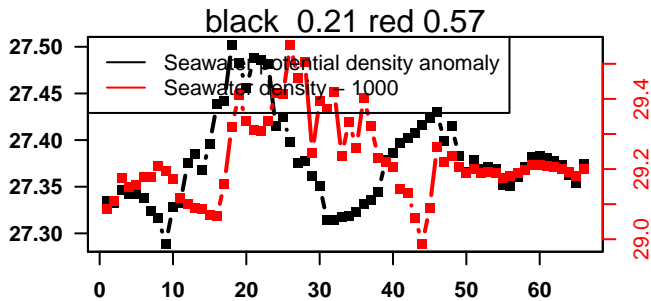

2015-04-22 11:48:27 2015-04-25 03:48:28