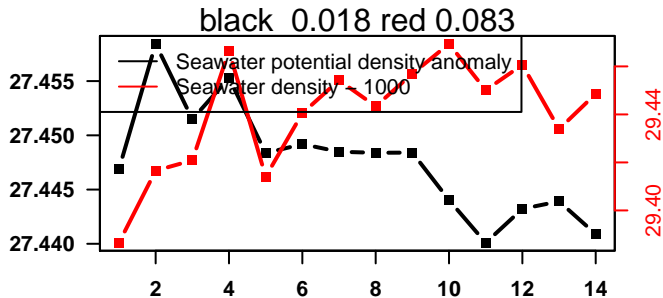

2015-01-22 02:07:59 2015-01-22 02:08:04

lovbio082b_000_00_06.txt

nb days: 0 freq: 0 min

2015-01-22 15:09:47 2015-01-23 07:09:46

lovbio082b_001_00_06.txt

nb days: 0.7 freq: 48 min

2015-01-23 16:44:10 2015-01-23 16:44:15