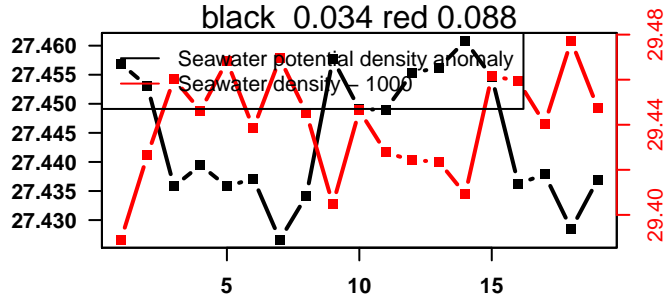

nb days: 0.7 freq: 53.3 min

2015-01-31 11:29:54 2015-02-01 03:29:53

lovbio082b_010_00_06.txt

nb days: 0.7 freq: 50.5 min

2015-02-01 12:07:16 2015-02-02 04:07:15

lovbio082b_011_00_06.txt

nb days: 0.7 freq: 53.3 min

2015-02-02 10:50:12 2015-02-03 02:50:11

lovbio082b_012_00_06.txt

nb days: 0.7 freq: 50.5 min

2015-02-03 10:53:59 2015-02-04 05:34:00

lovbio082b_013_00_06.txt

nb days: 0.8 freq: 9.8 min

2015-02-04 14:54:21 2015-02-05 04:14:22