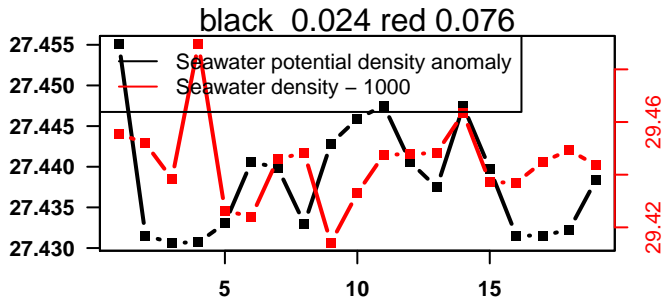

2015-01-26 11:00:53 2015-01-27 03:00:52

lovbio082b_005_00_06.txt

nb days: 0.7 freq: 50.5 min

2015-01-27 11:12:43 2015-01-28 03:12:42

lovbio082b_006_00_06.txt

nb days: 0.7 freq: 50.5 min

2015-01-28 11:43:35 2015-01-29 03:43:34