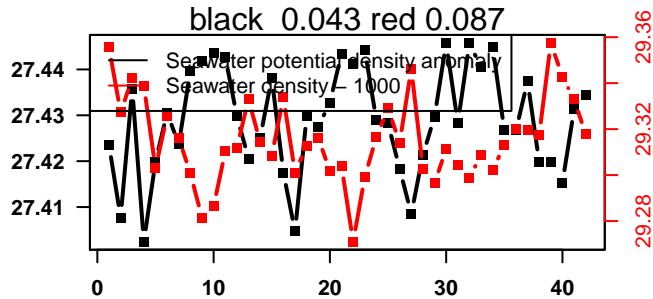

2015-02-09 12:23:23 2015-02-10 04:23:24

lovbio082b_019_00_06.txt

nb days: 0.7 freq: 9.1 min

2015-02-10 12:03:38 2015-02-12 04:03:39

lovbio082b_020_00_06.txt

nb days: 1.7 freq: 9.6 min

2015-02-12 12:09:09 2015-02-14 04:09:10

lovbio082b_021_00_06.txt

nb days: 1.7 freq: 9.6 min

2015-02-14 10:51:19 2015-02-16 05:31:20

lovbio082b_022_00_06.txt

nb days: 1.8 freq: 9.9 min

2015-02-16 11:37:09 2015-02-18 05:37:13

lovbio082b_023_00_06.txt