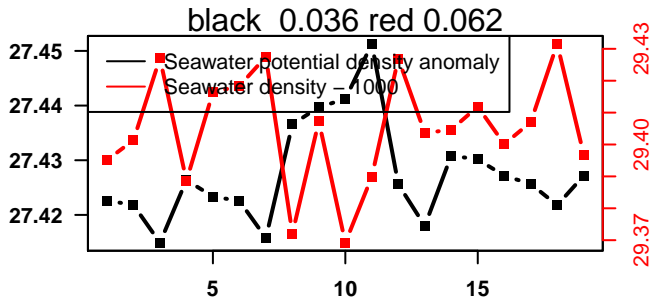

2015-01-26 11:00:53 2015-01-27 03:00:52

lovbio082b_005_00_06.txt

nb days: 0.7 freq: 50.5 min

2015-01-27 11:12:43 2015-01-28 03:12:42

lovbio082b_006_00_06.txt

nb days: 0.7 freq: 50.5 min

2015-01-28 11:43:35 2015-01-29 03:43:34