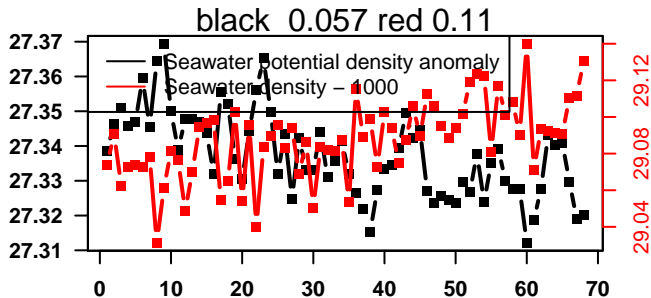

2015-03-27 10:32:58 2015-03-30 05:12:59