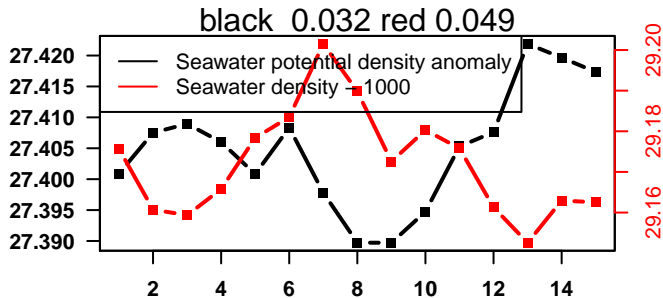

2015-02-02 10:50:12 2015-02-03 02:50:11

lovbio082b_012_00_06.txt

nb days: 0.7 freq: 50.5 min

2015-02-03 10:53:59 2015-02-04 05:34:00

lovbio082b_013_00_06.txt

nb days: 0.8 freq: 9.8 min

2015-02-04 14:54:21 2015-02-05 04:14:22