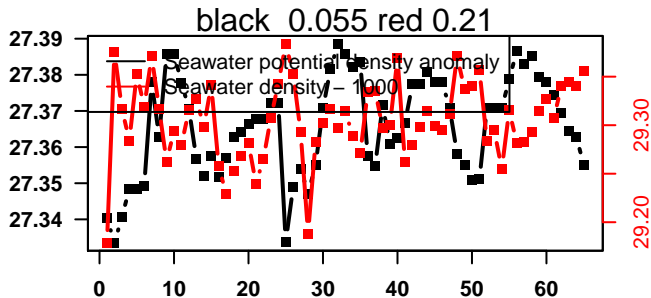

2015-04-16 12:52:32 2015-04-19 04:52:33