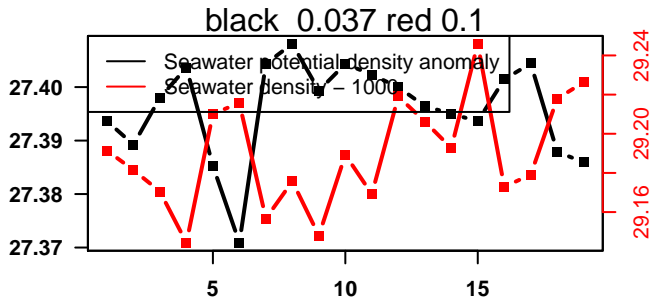

lovbio082b_002_00_06.txt

nb days: 0 freq: 0 min

2015-01-24 11:46:20 2015-01-25 03:46:19

lovbio082b_003_00_06.txt

nb days: 0.7 freq: 53.3 min

2015-01-25 11:13:54 2015-01-26 03:13:53

lovbio082b_004_00_06.txt

nb days: 0.7 freq: 50.5 min

2015-01-26 11:00:53 2015-01-27 03:00:52

lovbio082b_005_00_06.txt

nb days: 0.7 freq: 50.5 min

2015-01-27 11:12:43 2015-01-28 03:12:42

lovbio082b_006_00_06.txt

nb days: 0.7 freq: 50.5 min

2015-01-28 11:43:35 2015-01-29 03:43:34