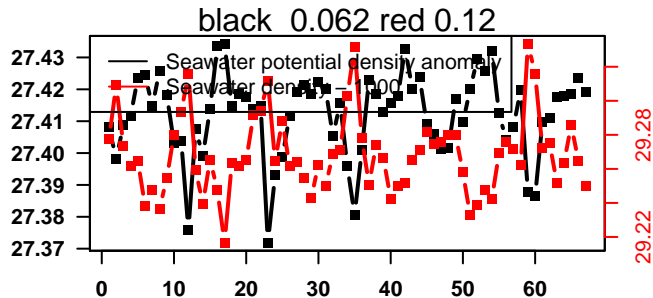

lovbio082b_028_00_06.txt

nb days: 1.8 freq: 9.8 min

2015-02-28 11:07:25 2015-03-03 03:07:26

lovbio082b_029_00_06.txt

nb days: 2.7 freq: 9.6 min

2015-03-03 10:53:29 2015-03-06 05:33:30

lovbio082b_030_00_06.txt

nb days: 2.8 freq: 10 min

2015-03-06 10:52:24 2015-03-09 05:32:25

lovbio082b_031_00_06.txt

nb days: 2.8 freq: 10 min

2015-03-09 12:25:12 2015-03-12 04:25:13

lovbio082b_032_00_06.txt

nb days: 2.7 freq: 9.8 min