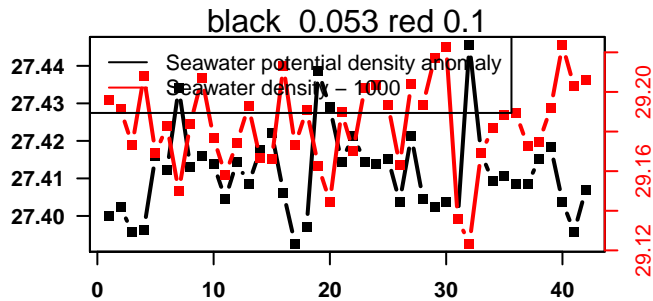

2015-02-22 10:34:32 2015-02-24 05:14:33

lovbio082b_026_00_06.txt

nb days: 1.8 freq: 9.8 min

2015-02-24 12:21:47 2015-02-26 04:21:48

lovbio082b_027_00_06.txt

nb days: 1.7 freq: 9.6 min

2015-02-26 10:35:31 2015-02-28 05:15:32