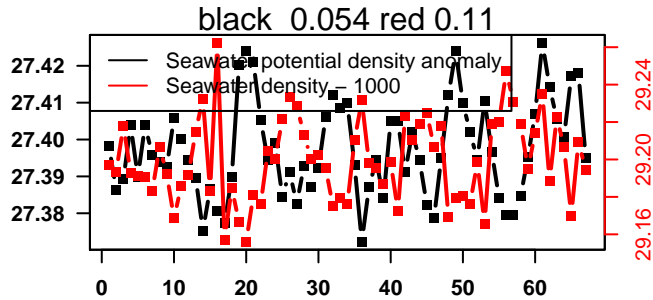

2015-03-12 12:32:12 2015-03-15 04:32:13

lovbio082b_033_00_06.txt

nb days: 2.7 freq: 9.8 min

2015-03-15 09:46:23 2015-03-18 04:26:24

lovbio082b_034_00_06.txt

nb days: 2.8 freq: 9.8 min

2015-03-18 11:45:18 2015-03-21 03:45:19