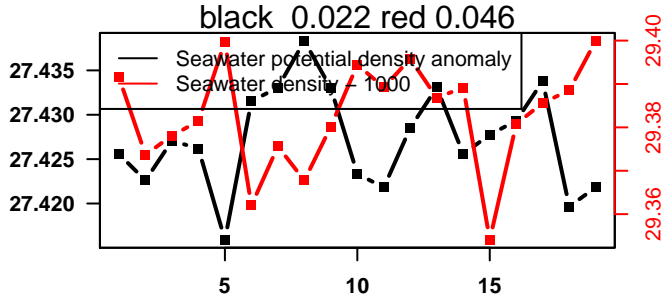

lovbio082b_007_00_06.txt

nb days: 0.7 freq: 50.5 min

2015-01-29 11:23:40 2015-01-30 03:23:39

lovbio082b_008_00_06.txt

nb days: 0.7 freq: 50.5 min

2015-01-30 12:20:49 2015-01-31 04:20:48

lovbio082b_009_00_06.txt

nb days: 0.7 freq: 53.3 min

2015-01-31 11:29:54 2015-02-01 03:29:53

lovbio082b_010_00_06.txt

nb days: 0.7 freq: 50.5 min

2015-02-01 12:07:16 2015-02-02 04:07:15

lovbio082b_011_00_06.txt

nb days: 0.7 freq: 53.3 min