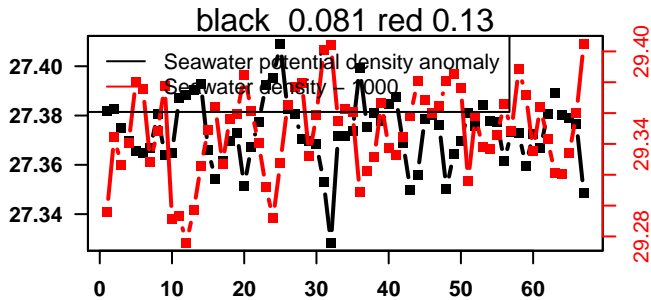

2015-04-01 10:10:02 2015-04-04 04:50:03

lovbio082b_040_00_06.txt

nb days: 2.8 freq: 9.9 min

2015-04-04 11:07:33 2015-04-07 03:07:34

lovbio082b_041_00_06.txt

nb days: 2.7 freq: 9.6 min

2015-04-07 11:17:19 2015-04-10 03:17:20