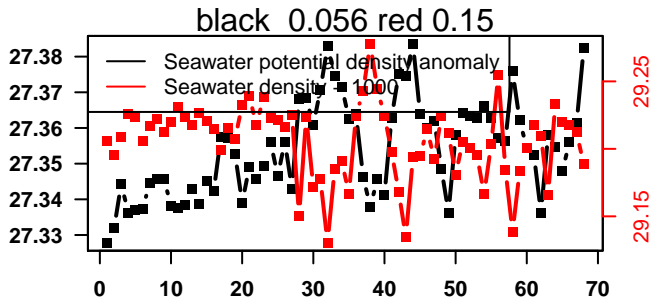

2015-04-01 10:10:02 2015-04-04 04:50:03