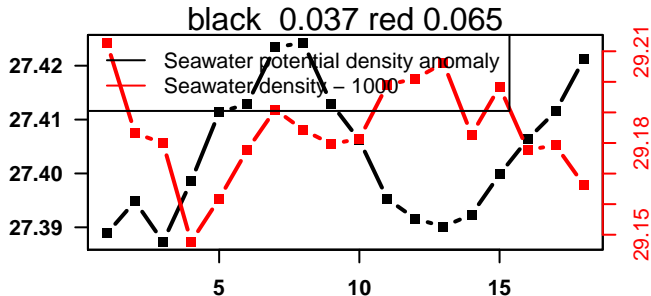

lovbio082b_014_00_06.txt

nb days: 0.6 freq: 8.9 min

2015-02-05 11:57:34 2015-02-06 03:57:35

lovbio082b_015_00_06.txt

nb days: 0.7 freq: 9 min

2015-02-06 11:55:43 2015-02-07 03:55:44

lovbio082b_016_00_06.txt