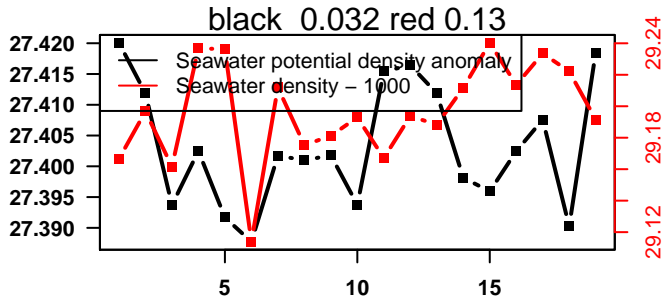

lovbio082b_002_00_06.txt

nb days: 0 freq: 0 min

2015-01-24 11:46:20 2015-01-25 03:46:19

lovbio082b_003_00_06.txt

nb days: 0.7 freq: 53.3 min

2015-01-25 11:13:54 2015-01-26 03:13:53

lovbio082b_004_00_06.txt

nb days: 0.7 freq: 50.5 min

2015-01-26 11:00:53 2015-01-27 03:00:52

lovbio082b_005_00_06.txt

nb days: 0.7 freq: 50.5 min

2015-01-27 11:12:43 2015-01-28 03:12:42

lovbio082b_006_00_06.txt

nb days: 0.7 freq: 50.5 min

2015-01-28 11:43:35 2015-01-29 03:43:34