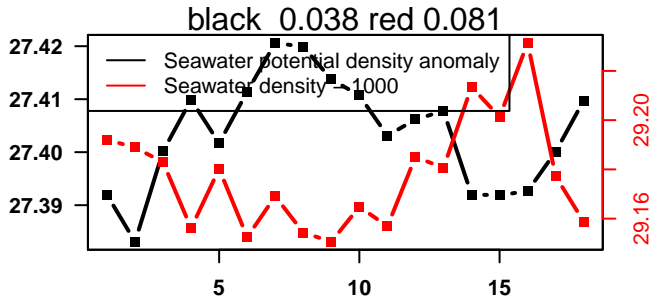

2015-02-09 12:23:23 2015-02-10 04:23:24