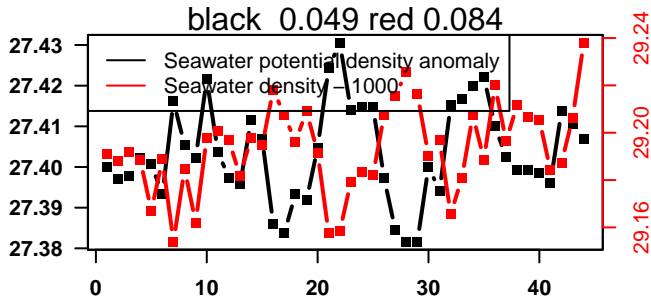

nb days: 1.8 freq: 10 min

2015-02-18 11:18:45 2015-02-20 05:18:49

lovbio082b_024_00_06.txt

nb days: 1.8 freq: 9.9 min

2015-02-20 11:39:56 2015-02-22 05:40:00

lovbio082b_025_00_06.txt

nb days: 1.8 freq: 10 min

2015-02-22 10:34:32 2015-02-24 05:14:33

lovbio082b_026_00_06.txt

nb days: 1.8 freq: 9.8 min

2015-02-24 12:21:47 2015-02-26 04:21:48

lovbio082b_027_00_06.txt

nb days: 1.7 freq: 9.6 min

2015-02-26 10:35:31 2015-02-28 05:15:32