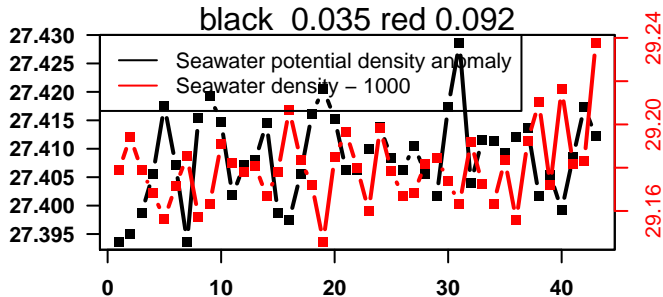

lovbio082b_021_00_06.txt

nb days: 1.7 freq: 9.6 min

2015-02-14 10:51:19 2015-02-16 05:31:20

lovbio082b_022_00_06.txt

nb days: 1.8 freq: 9.9 min

2015-02-16 11:37:09 2015-02-18 05:37:13

lovbio082b_023_00_06.txt

nb days: 1.8 freq: 10 min

2015-02-18 11:18:45 2015-02-20 05:18:49

lovbio082b_024_00_06.txt

nb days: 1.8 freq: 9.9 min

2015-02-20 11:39:56 2015-02-22 05:40:00

lovbio082b_025_00_06.txt

nb days: 1.8 freq: 10 min