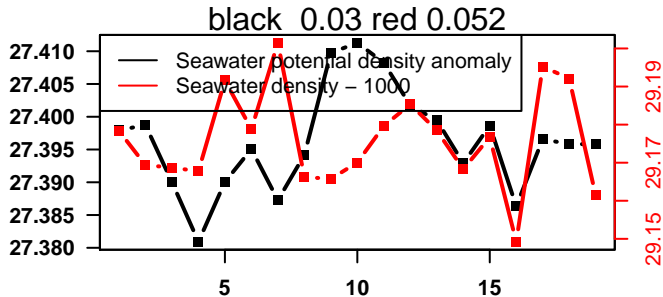

2015-01-29 11:23:40 2015-01-30 03:23:39